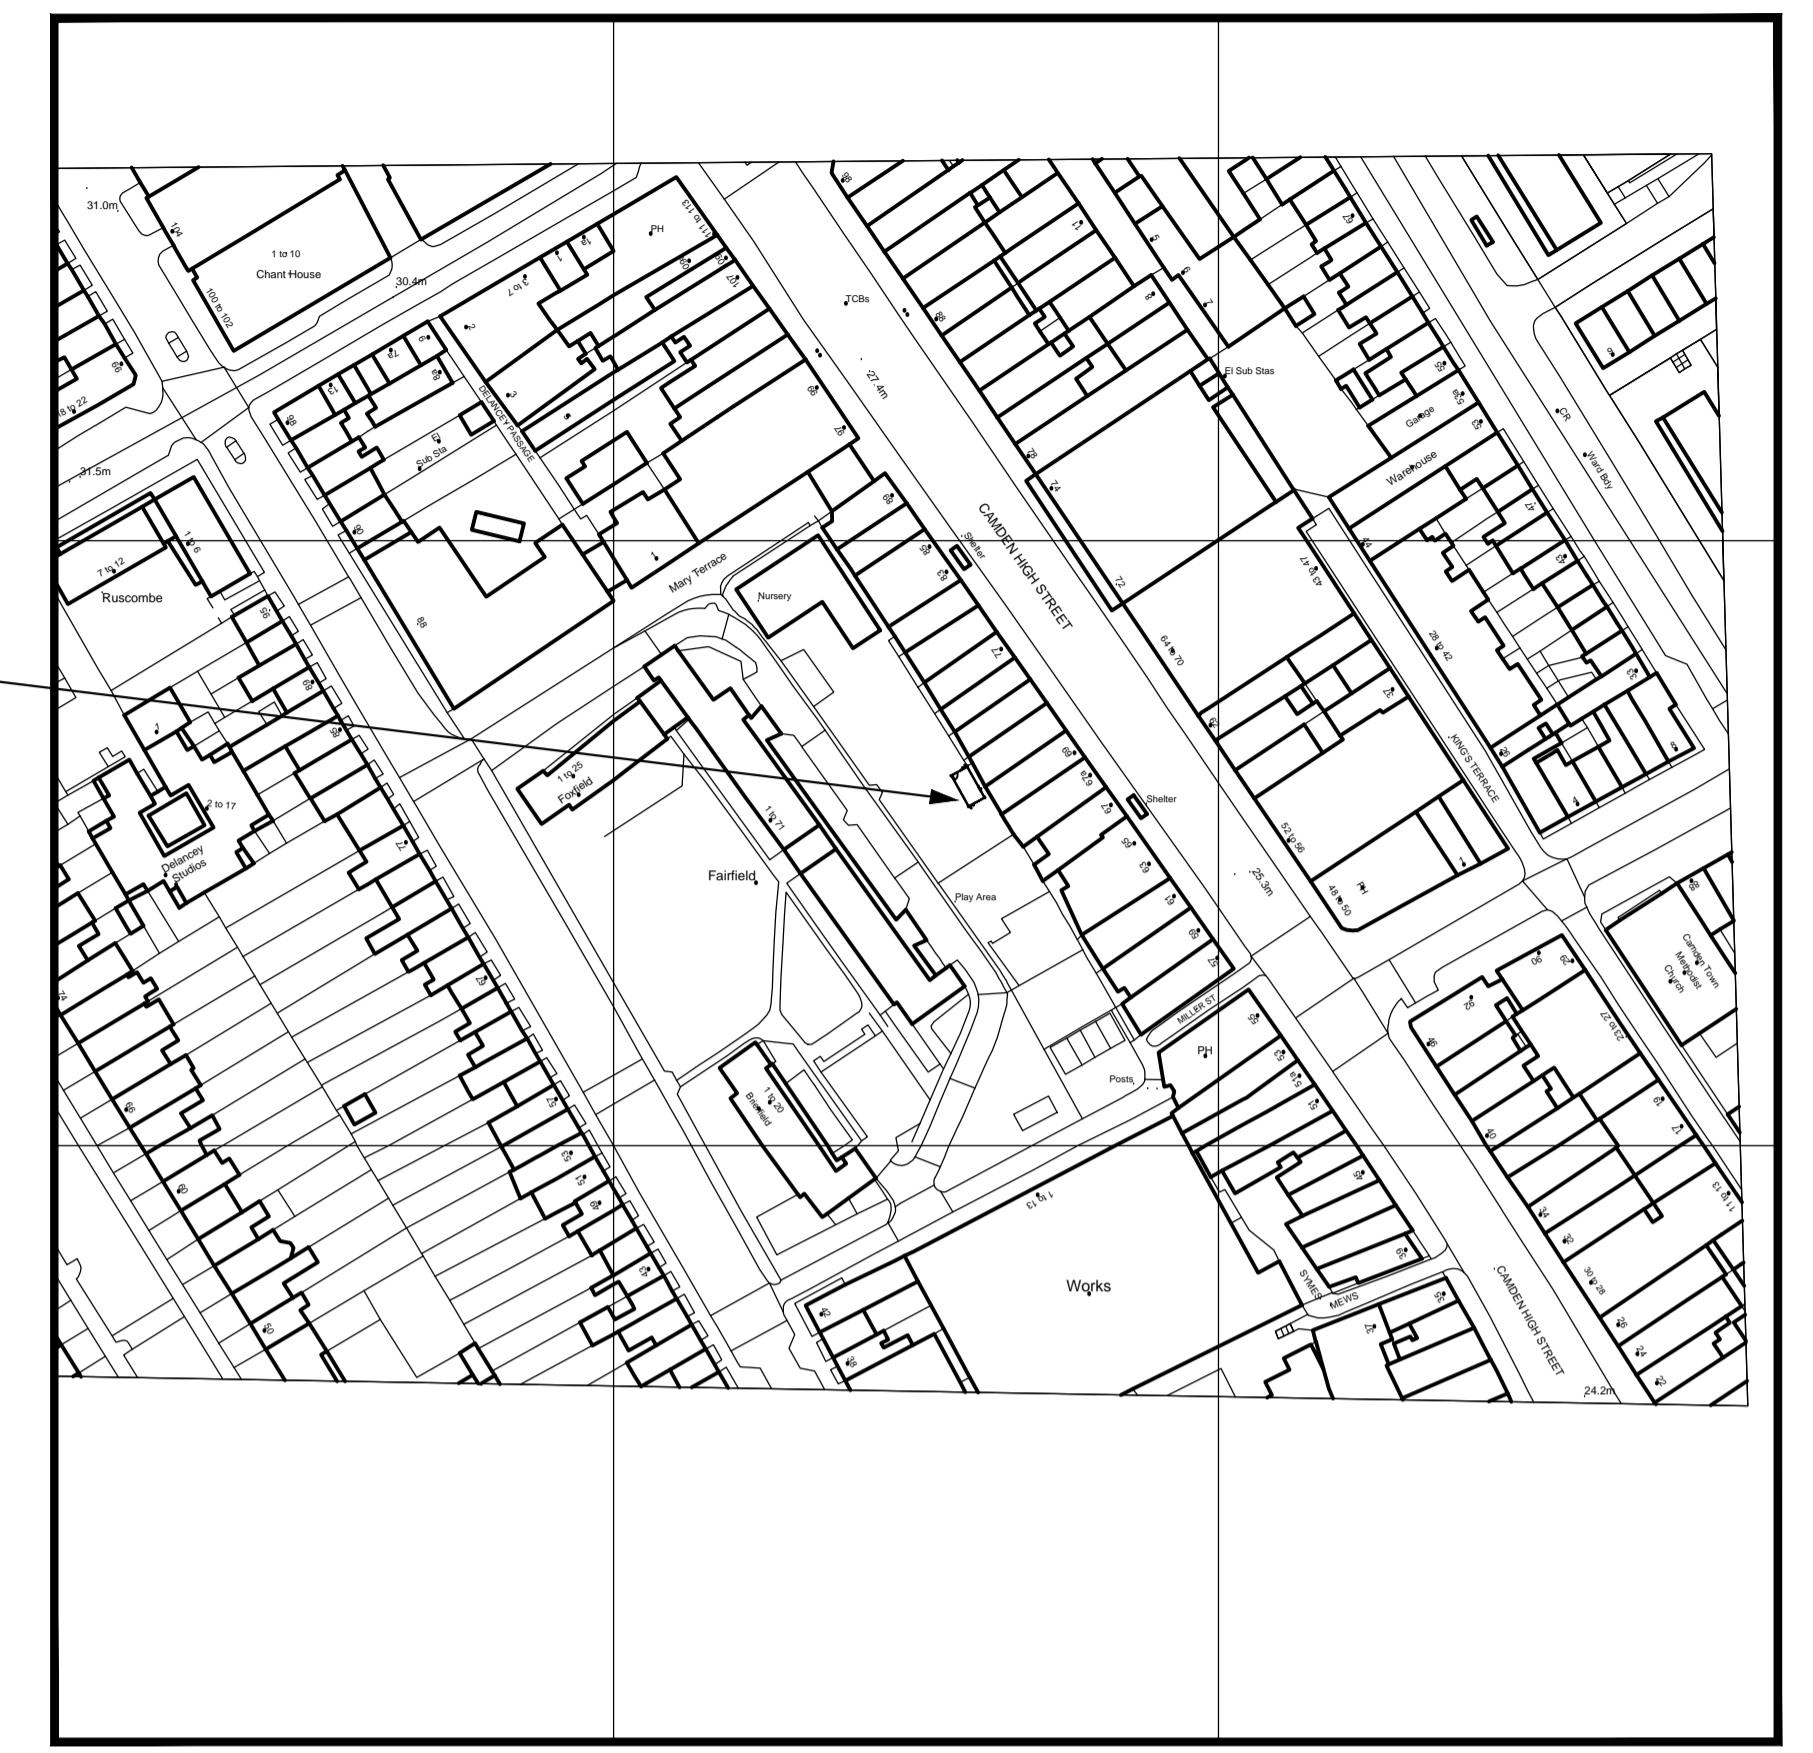

BLOCK PLAN
scale 1:200

Proposed location of
single storey
Portakabin Building.

© Crown Copyright 2006
Reproduction in whole or in part is prohibited
without the prior permission of Ordnance Survey.

LOCATION PLAN
scale 1:1250

© Portakabin Limited 2000
This drawing is the property of Portakabin Limited.
It must not be copied or reproduced or divulged
to anyone without written permission.

Portakabin	Total Solutions
Proposed Temporary Portakabin Offices for PACE at Fairfield Play Centre Mary Terrace, Camden London, NW1 7LR	
Date: 6th July 2016	
Scale : 1:200 & 1:1250	
Drawing Number	TSED220131887