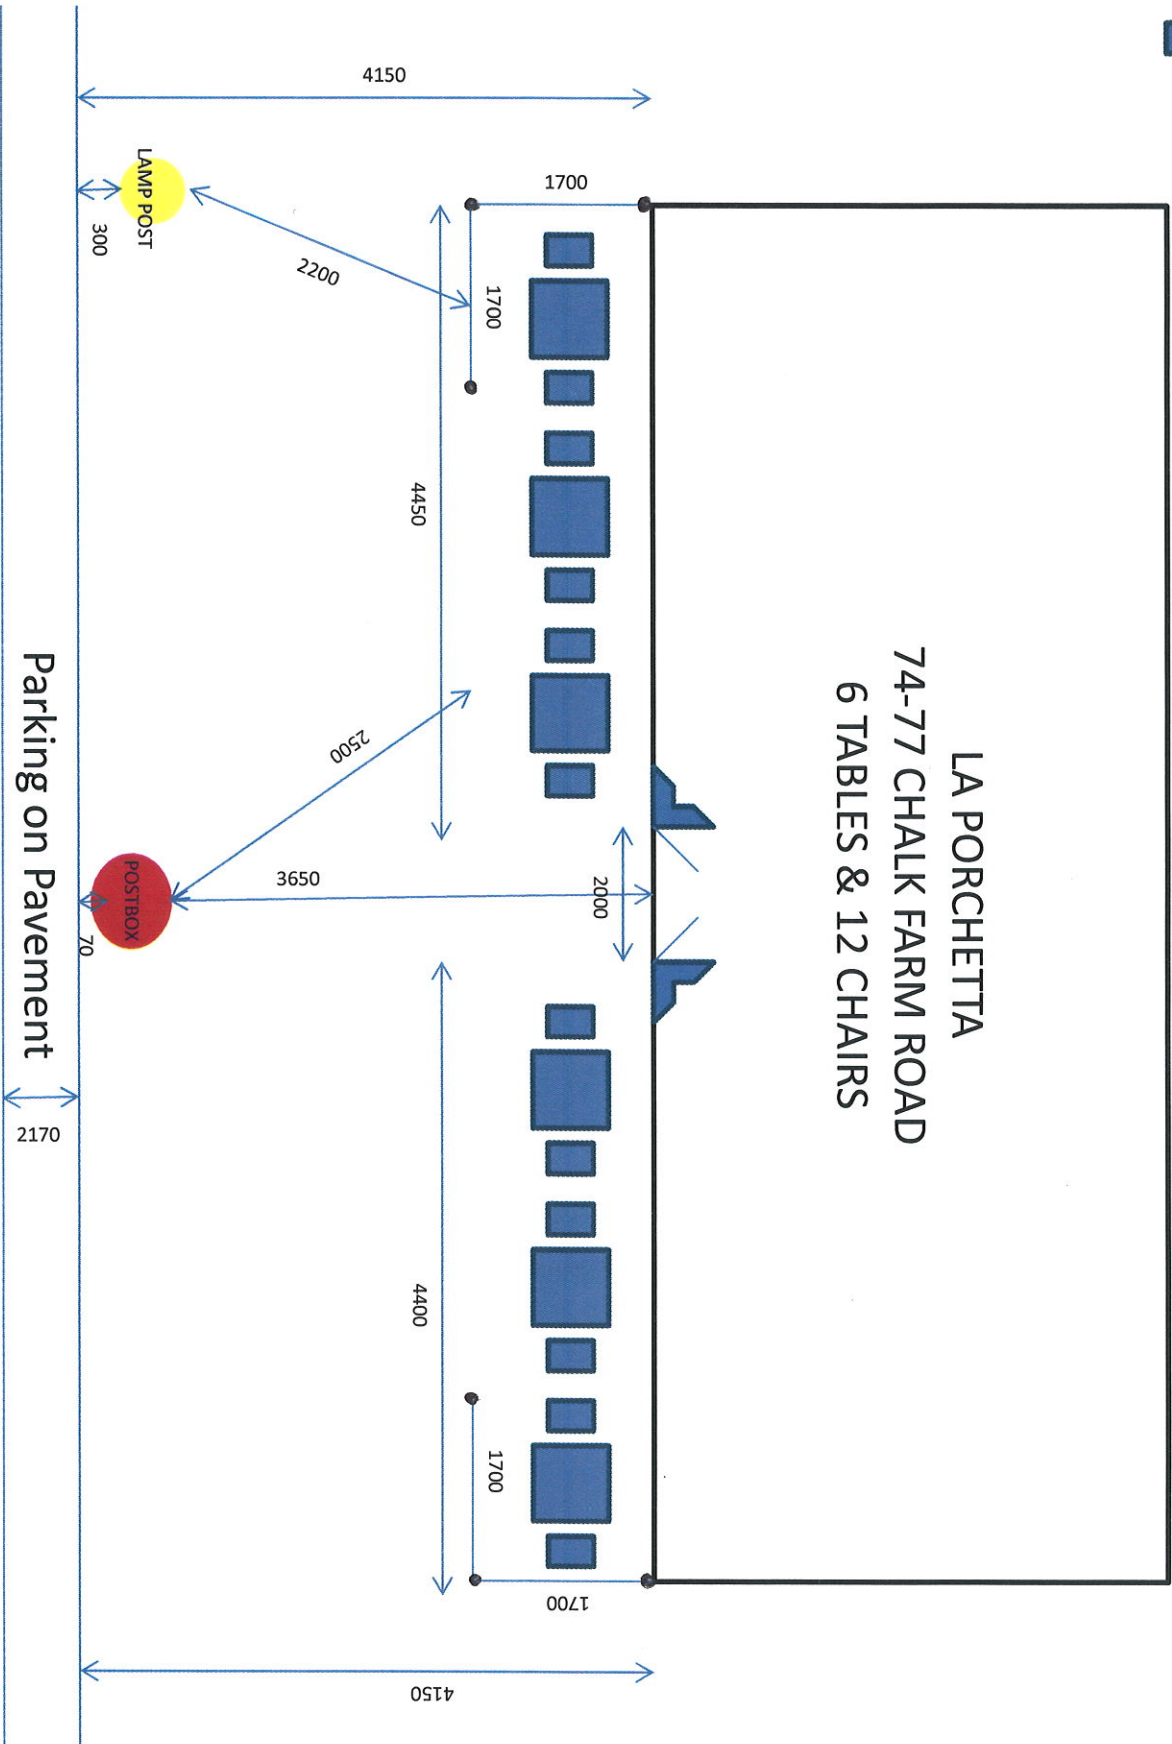

TABLES 60CM

CHAIRS 40CM

LA PORCHETTA
74-77 CHALK FARM ROAD
6 TABLES & 12 CHAIRS

Chalk Farm Road

Parking on Pavement