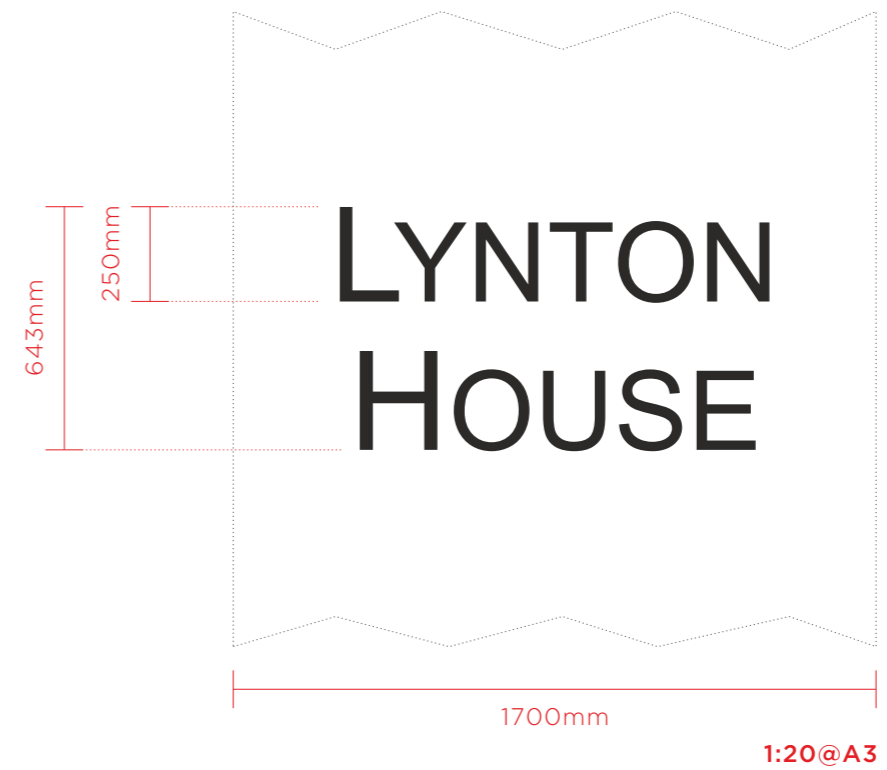

6mm flat cut aluminium lettering to say "LYNTON HOUSE", coated standard black RAL 9005.
 L & H to have cap height of 165mm, remaining letters 139mm cap height.
 Flush fixed to existing stonework by stud fixings.

Right of Main Entrance

QTY: 1

Client: Lynton House
 Job no.: LW31910
 Project: External Sign
 Date / Rev: 04.05.16 / 1
 Scale:
 Drawn by: LW
 Site: 7-12 Tavistock Square, Kings Cross, London WC1H 9LT

6mm flat cut aluminium lettering to say "LYNTON HOUSE", coated standard black RAL 9005.
 L & H to have cap height of 165mm, remaining letters 139mm cap height.
 Flush fixed to existing stonework by stud fixings.

Position of text to be confirmed on site

Right of Main Entrance

QTY: 1

Client: **Lynton House**
 Job no.: **LW31910**
 Project: **External Sign**
 Date / Rev: **04.05.16 / 1**
 Scale:
 Drawn by: **LW**
 Site: **7-12 Tavistock Square, Kings Cross, London WC1H 9LT**