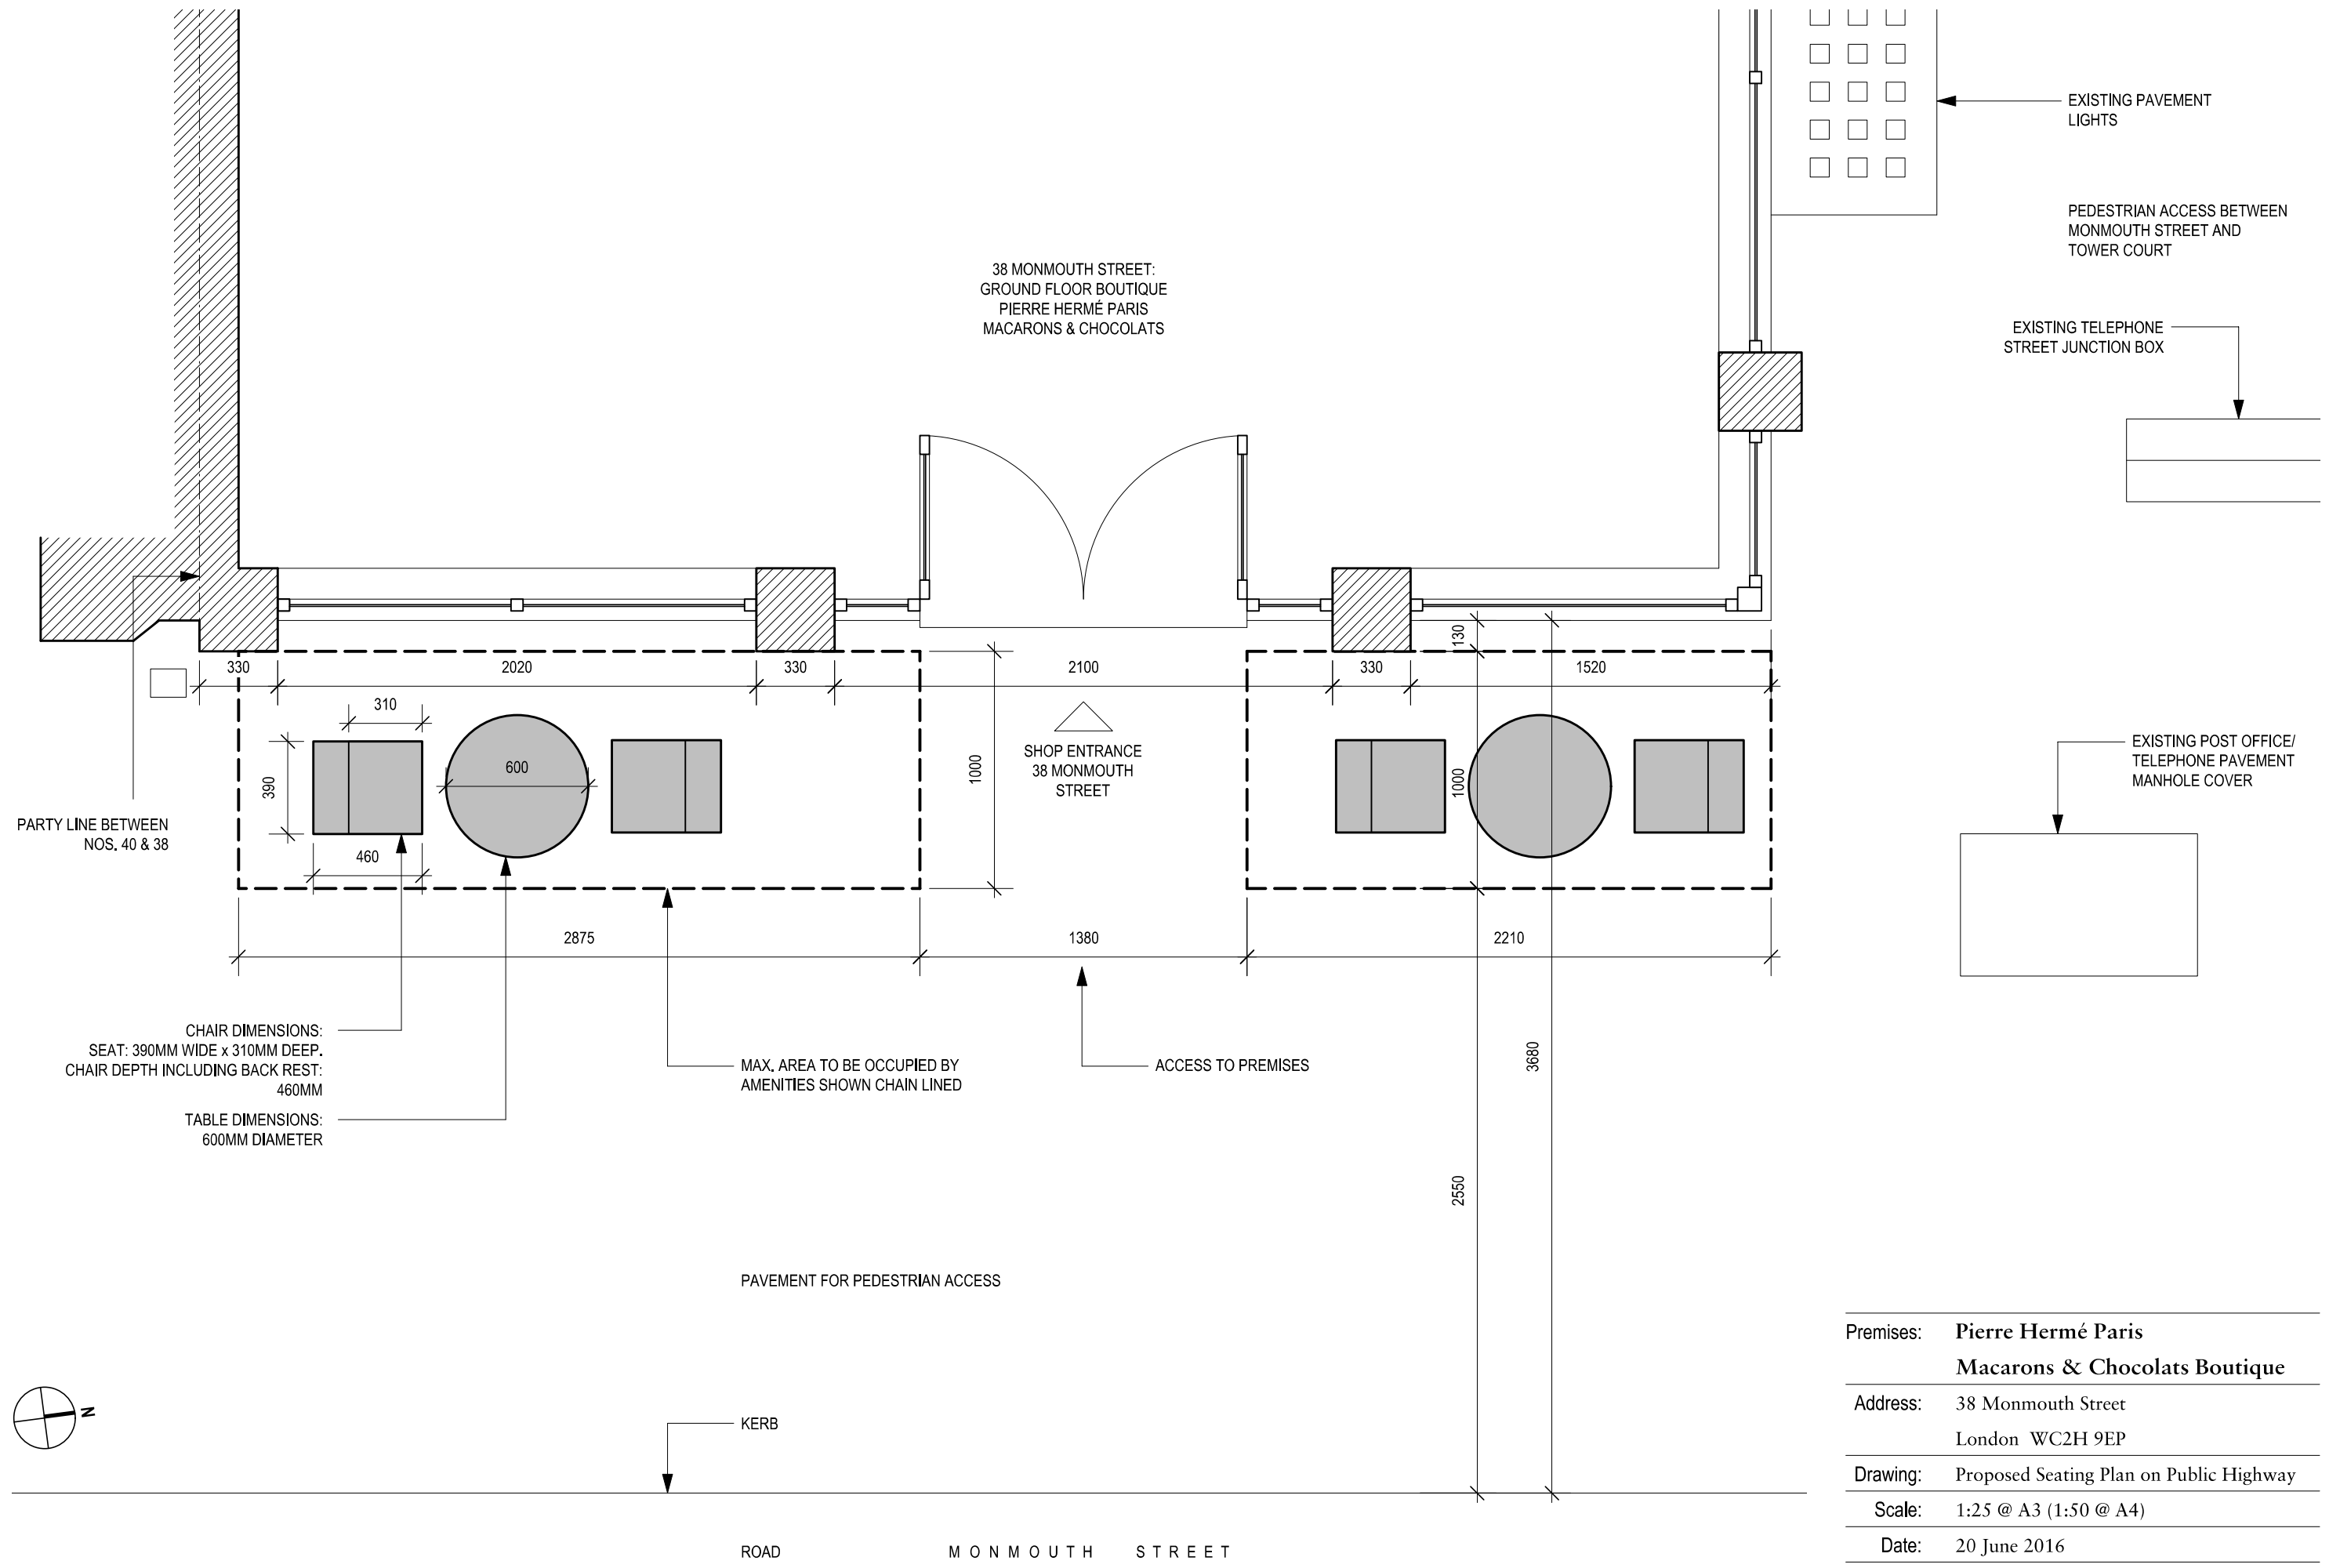

38 MONMOUTH STREET:
GROUND FLOOR BOUTIQUE
PIERRE HERMÉ PARIS
MACARONS & CHOCOLATS

Premises:	Pierre Hermé Paris Macarons & Chocolats Boutique
Address:	38 Monmouth Street London WC2H 9EP
Drawing:	Proposed Seating Plan on Public Highway
Scale:	1:25 @ A3 (1:50 @ A4)
Date:	20 June 2016