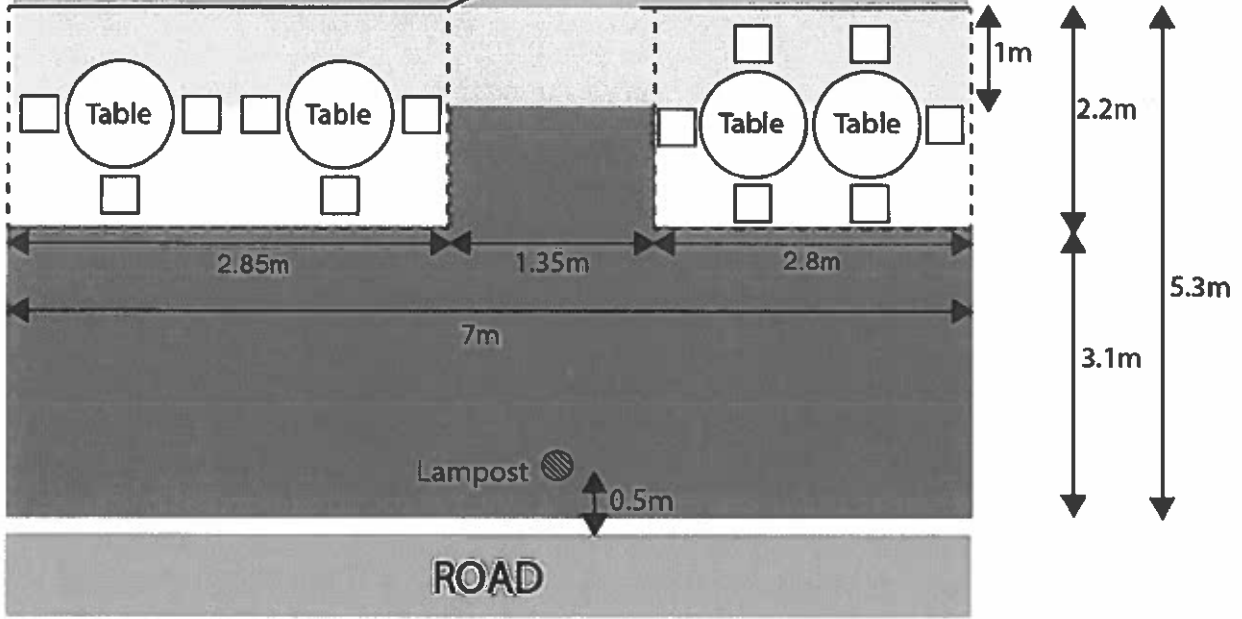

Premises Name: DOPPIO COFFEE LTD

Premises Address: 177 Kentish Town Rd
London, NW18PD

- Area of private Forecourt
- Area to be occupied by Amenities
- Area for Pedestrians Access

 Table dimensions
0.6m in diameter

 Chair dimensions
0.4m by 0.4m

 Lamppost