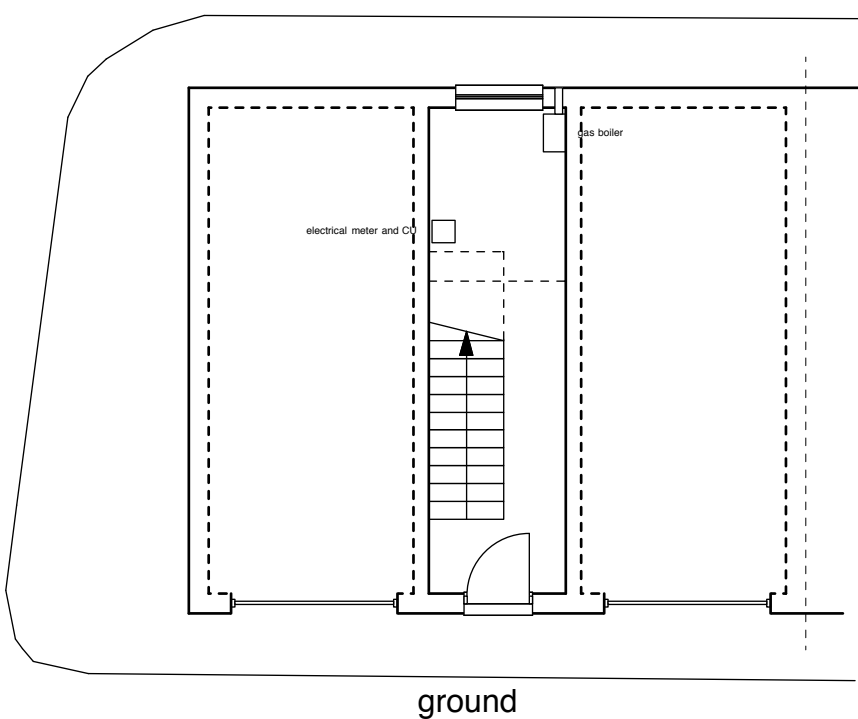

Do not scale from this drawing.
 Dimensions are to be verified on site prior to construction.
 Notes

Revisions

4orm
 1-5 Offord Street London N1 1DH
 studio@4orm.co.uk
 www.4orm.co.uk

Project
 26 Fairfax Place
 London NW6 4EH

Drawing Title
 plans
 proposals

Drawing Status

Date Scale @ A3 Drawn
 may 16 1:100

Drawing Number
 4045-P.03C