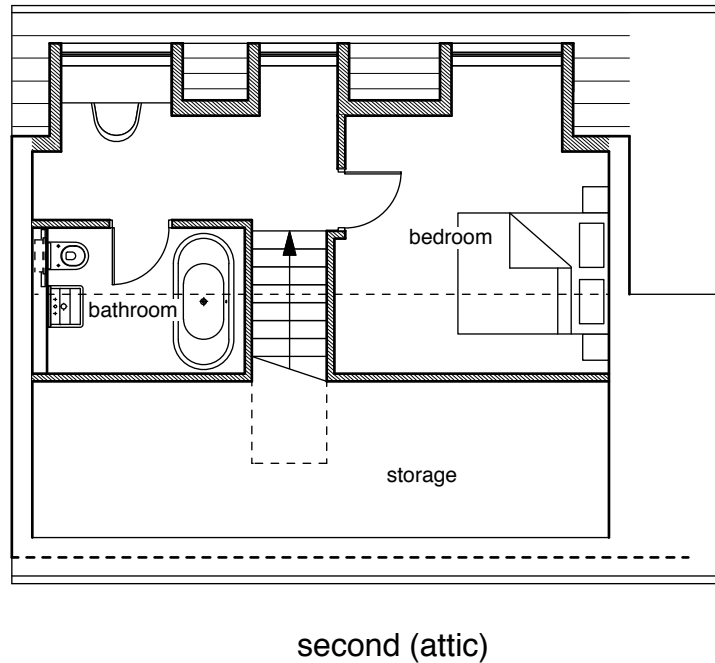

Do not scale from this drawing.
 Dimensions are to be verified on site prior to construction.
 Notes

Revisions

4orm
 1-5 Offord Street London N1 1DH
 studio@4orm.co.uk
 www.4orm.co.uk

Project
 26 Fairfax Place
 London NW6 4EH

Drawing Title
 plans
 proposals

Drawing Status

Date Scale @ A3 Drawn
 may 16 1:100

Drawing Number
 4045-P.03C