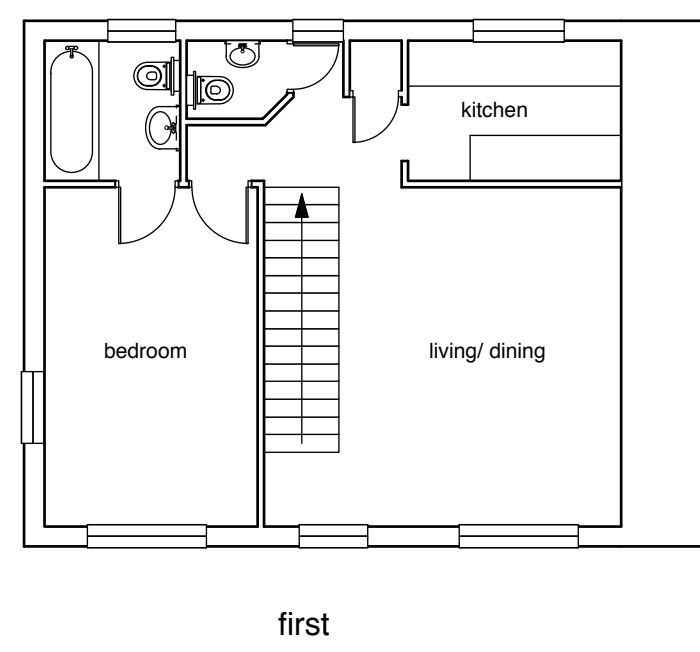

Do not scale from this drawing.
Dimensions are to be verified on site prior to
construction.
Notes

Revisions

4orm
1-5 Offord Street London N1 1DH
studio@4orm.co.uk
www.4orm.co.uk

Project
26 Fairfax Place
London NW6 4EH

Drawing Title
plans
as existing

Drawing Status

Date   Scale @ A3   Drawn
may 16   1:100

Drawing Number
4045-X.03B