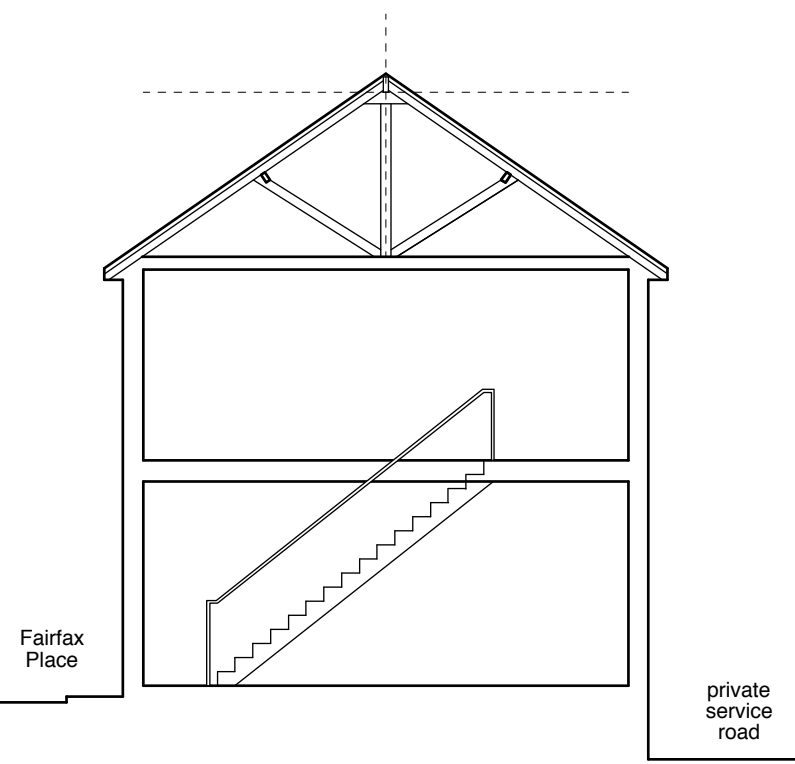

Do not scale from this drawing.
Dimensions are to be verified on site prior to
construction.
Notes

Revisions

4orm
1-5 Offord Street London N1 1DH
studio@4orm.co.uk
www.4orm.co.uk

Project
26 Fairfax Place
London NW6 4EH

Drawing Title
plans
as existing

Drawing Status

Date   Scale @ A3   Drawn
may 16   1:100

Drawing Number
4045-X.03B