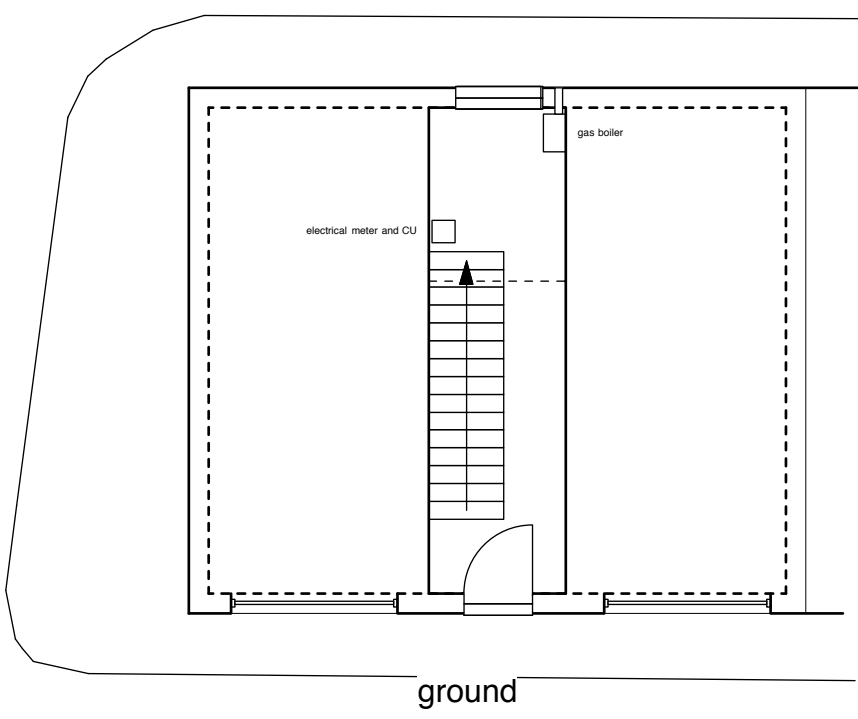

Do not scale from this drawing.  
 Dimensions are to be verified on site prior to  
 construction.  
 Notes

**Revisions**

---

**4orm**  
 1-5 Offord Street London N1 1DH  
 studio@4orm.co.uk  
 www.4orm.co.uk

---

Project  
 26 Fairfax Place  
 London NW6 4EH

---

Drawing Title  
 plans  
 as existing

---

Drawing Status

---

Date                      Scale @ A3                      Drawn  
 may 16                      1:100

---

Drawing Number  
**4045-X.03B**