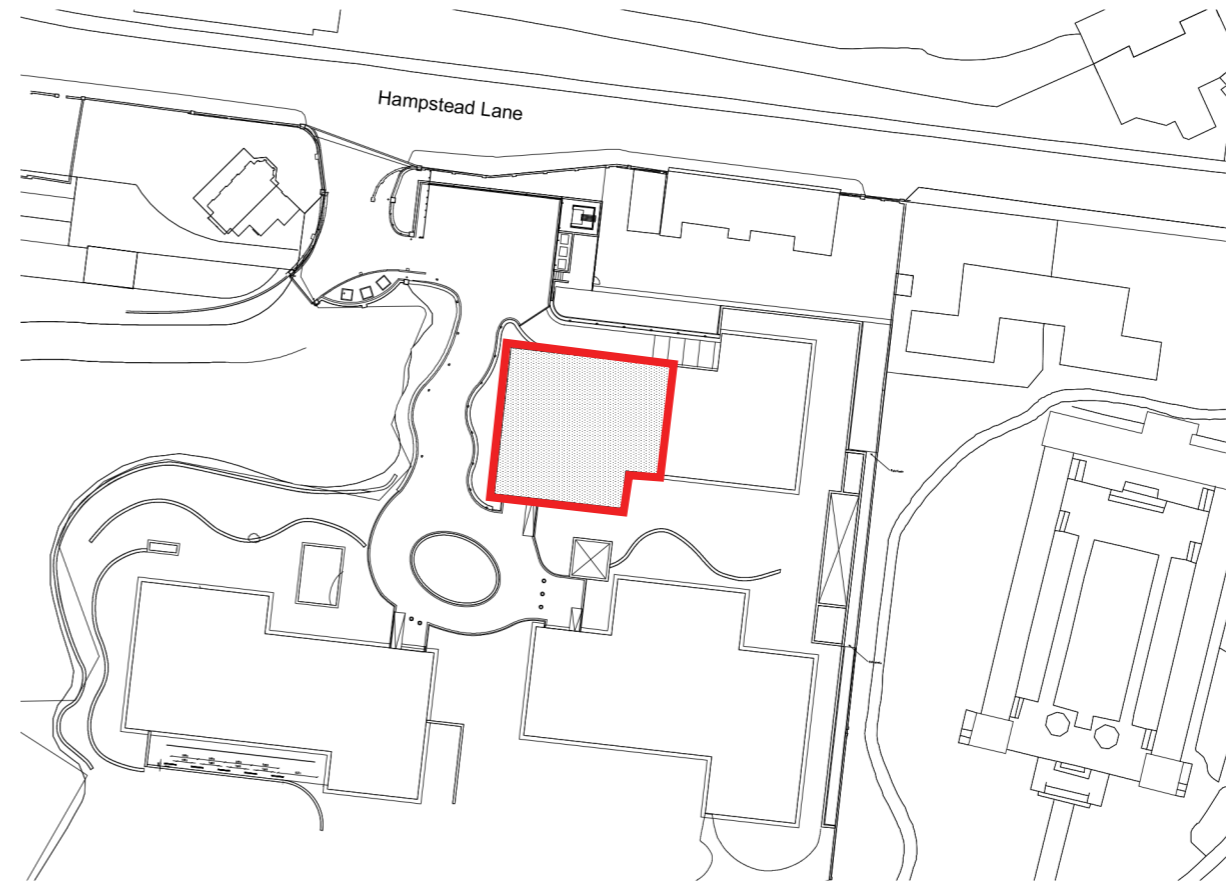

1. Location Plan 1:1250 @ A3

2. Site Plan 1:1000 @ A3

**Project**  
Caenwood Court, Block A, Apt.6  
Sunroom Extension

**Drawing**  
Location Maps

Drawn	Date	Scale
AC	06.05.16	-

Job No	Drawing No	Revision
-	051	B