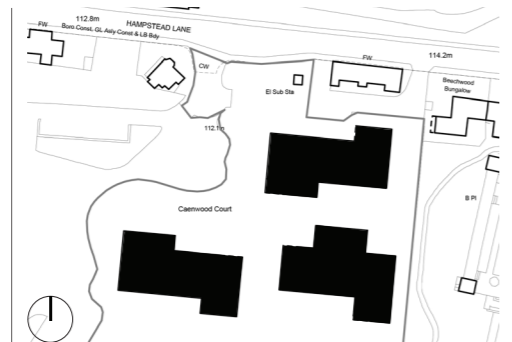

1. Location Plan 1:1250 @ A3

2. Site Plan 1:1000 @ A3

**Project**  
Caenwood Court, Block A, Apt.6  
Sunroom Extension

**Drawing**  
Location Maps

Drawn	Date	Scale
AC	06.05.16	-

Job No	Drawing No	Revision
-	051	B