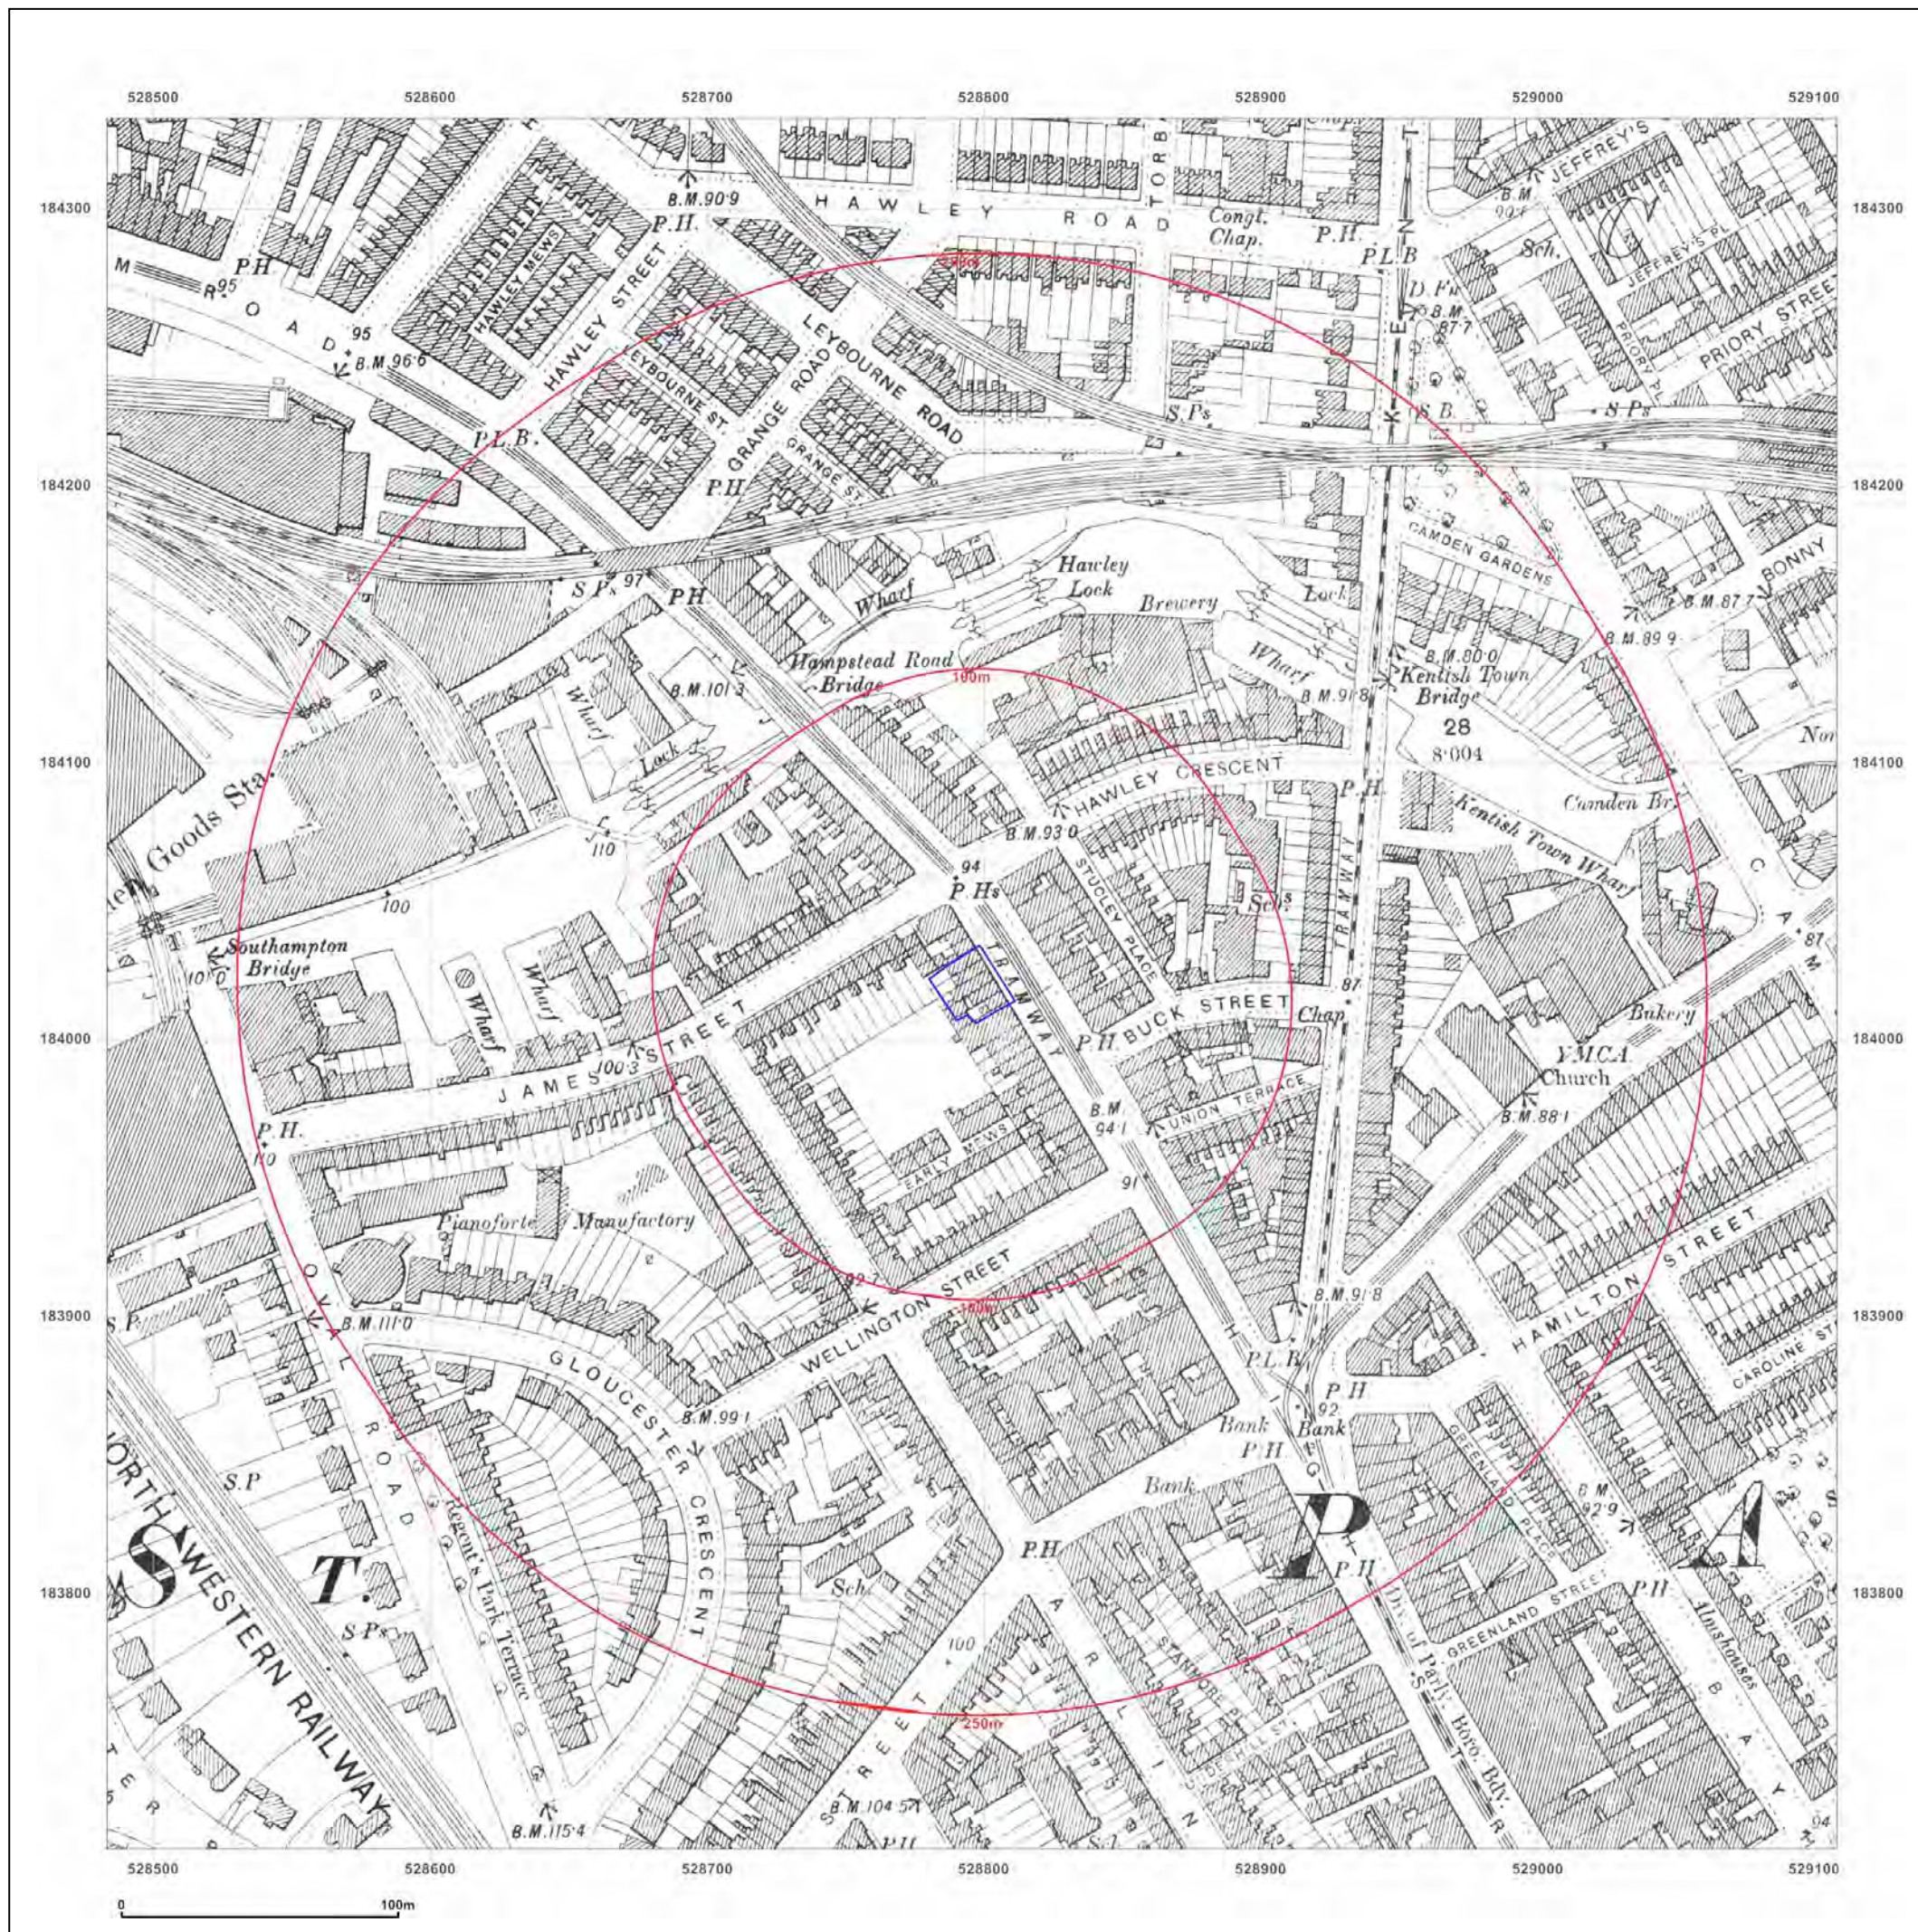

Site Details:

251 - 259 CAMDEN HIGH STREET, LONDON

Client Ref: 3305
 Report Ref: CGL01-3018882
 Grid Ref: 528796, 184020

Map Name: 1056 Scale Town Plan

Map date: 1896

Scale: 1:1,056

Printed at: 1:1,056

Surveyed 1894
 Revised N/A
 Edition 1896
 Copyright N/A
 Levelled N/A

Production date: 06 June 2016

To view map legend click here [Legend](#)

Site Details:

251 - 259 CAMDEN HIGH STREET, LONDON

Client Ref: 3305
Report Ref: CGL01-3018882
Grid Ref: 528796, 184020

Map Name: County Series

Map date: 1896

Scale: 1:2,500

Printed at: 1:2,500

Surveyed 1896
Revised 1896
Edition N/A
Copyright N/A
Levelled N/A

Produced by
Groundsure Insights
T: 08444 159000
E: info@groundsure.com
W: www.groundsure.com

© Crown copyright and database rights 2015 Ordnance Survey 100035207

Production date: 06 June 2016

To view map legend click here [Legend](#)

Site Details:

251 - 259 CAMDEN HIGH STREET, LONDON

Client Ref: 3305
Report Ref: CGL01-3018882
Grid Ref: 528796, 184020