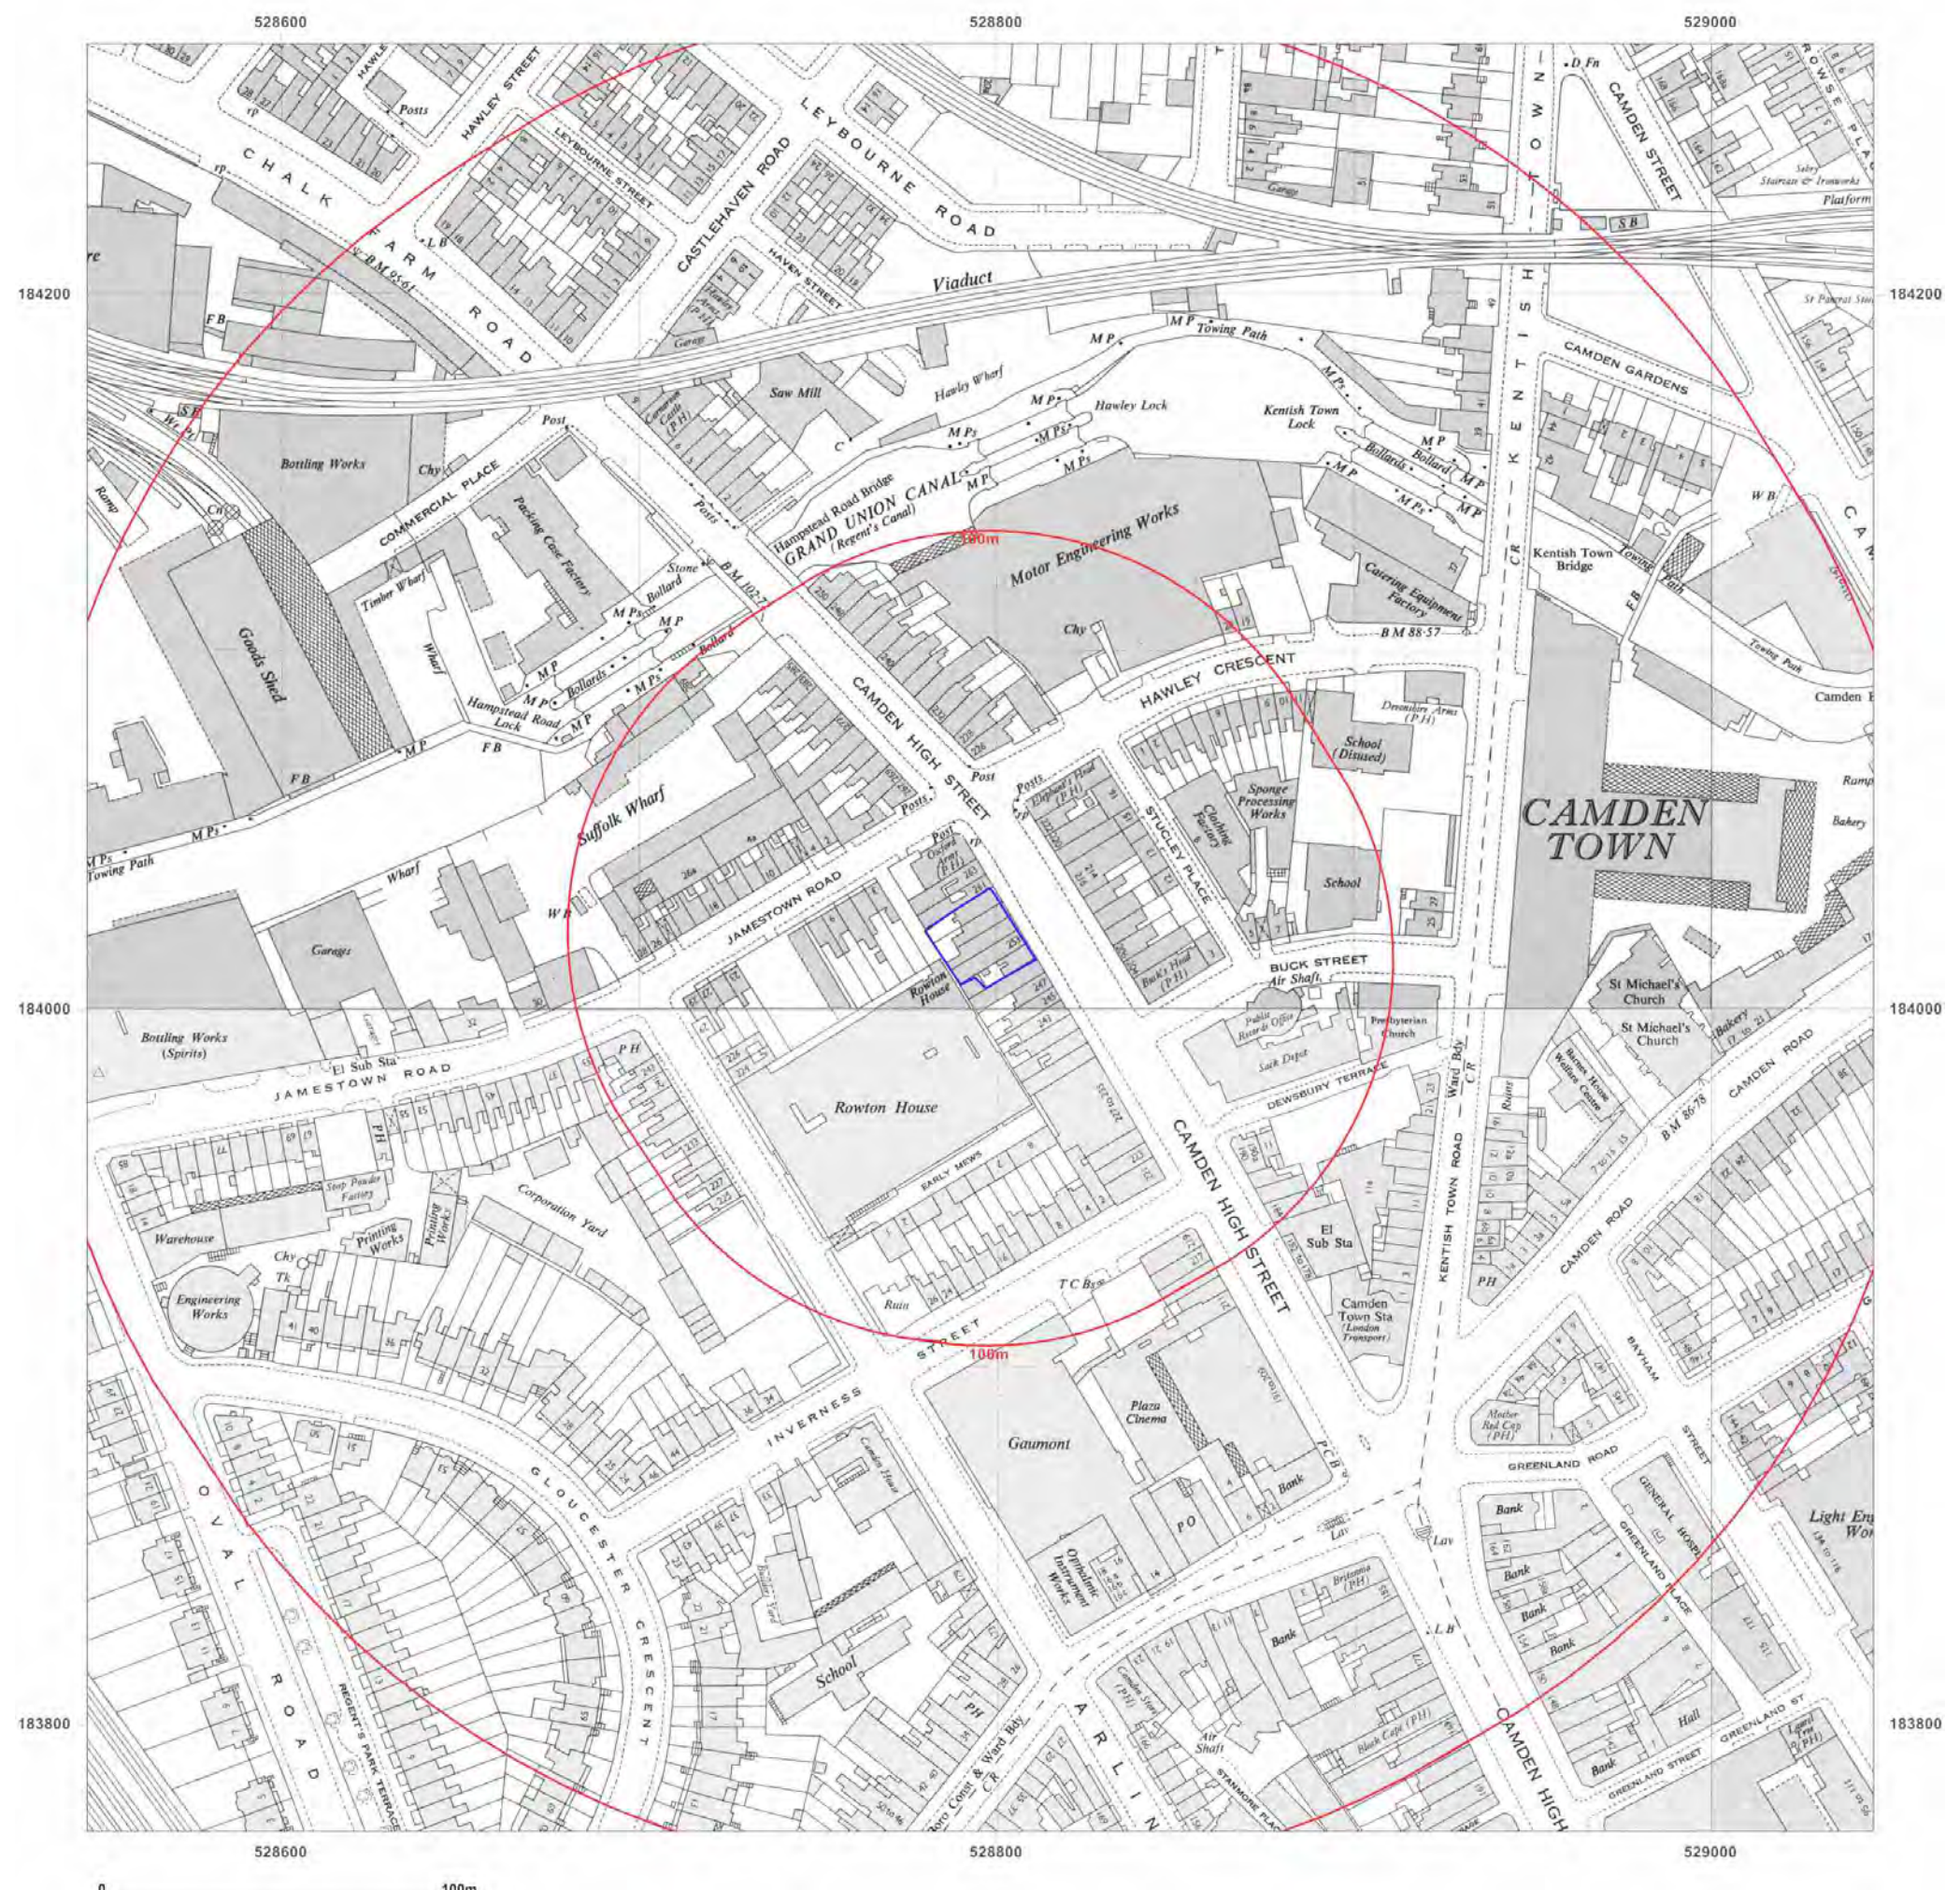

Site Details:

251 - 259 CAMDEN HIGH STREET, LONDON

Client Ref: 3305
Report Ref: CGL01-3018882
Grid Ref: 528796, 184020

Map Name: National Grid

Map date: 1951-1952

Scale: 1:1,250

Printed at: 1:2,000

Surveyed 1952 Revised 1952 Edition N/A Copyright N/A Levelled 1934	Surveyed 1952 Revised 1952 Edition N/A Copyright N/A Levelled 1934
Surveyed 1952 Revised 1952 Edition N/A Copyright N/A Levelled 1934	Surveyed 1951 Revised 1951 Edition N/A Copyright N/A Levelled 1934

Produced by
Groundsure Insights
T: 08444 159000
E: info@groundsure.com
W: www.groundsure.com

© Crown copyright and database rights 2015 Ordnance Survey 100035207

Production date: 06 June 2016

To view map legend click here [Legend](#)