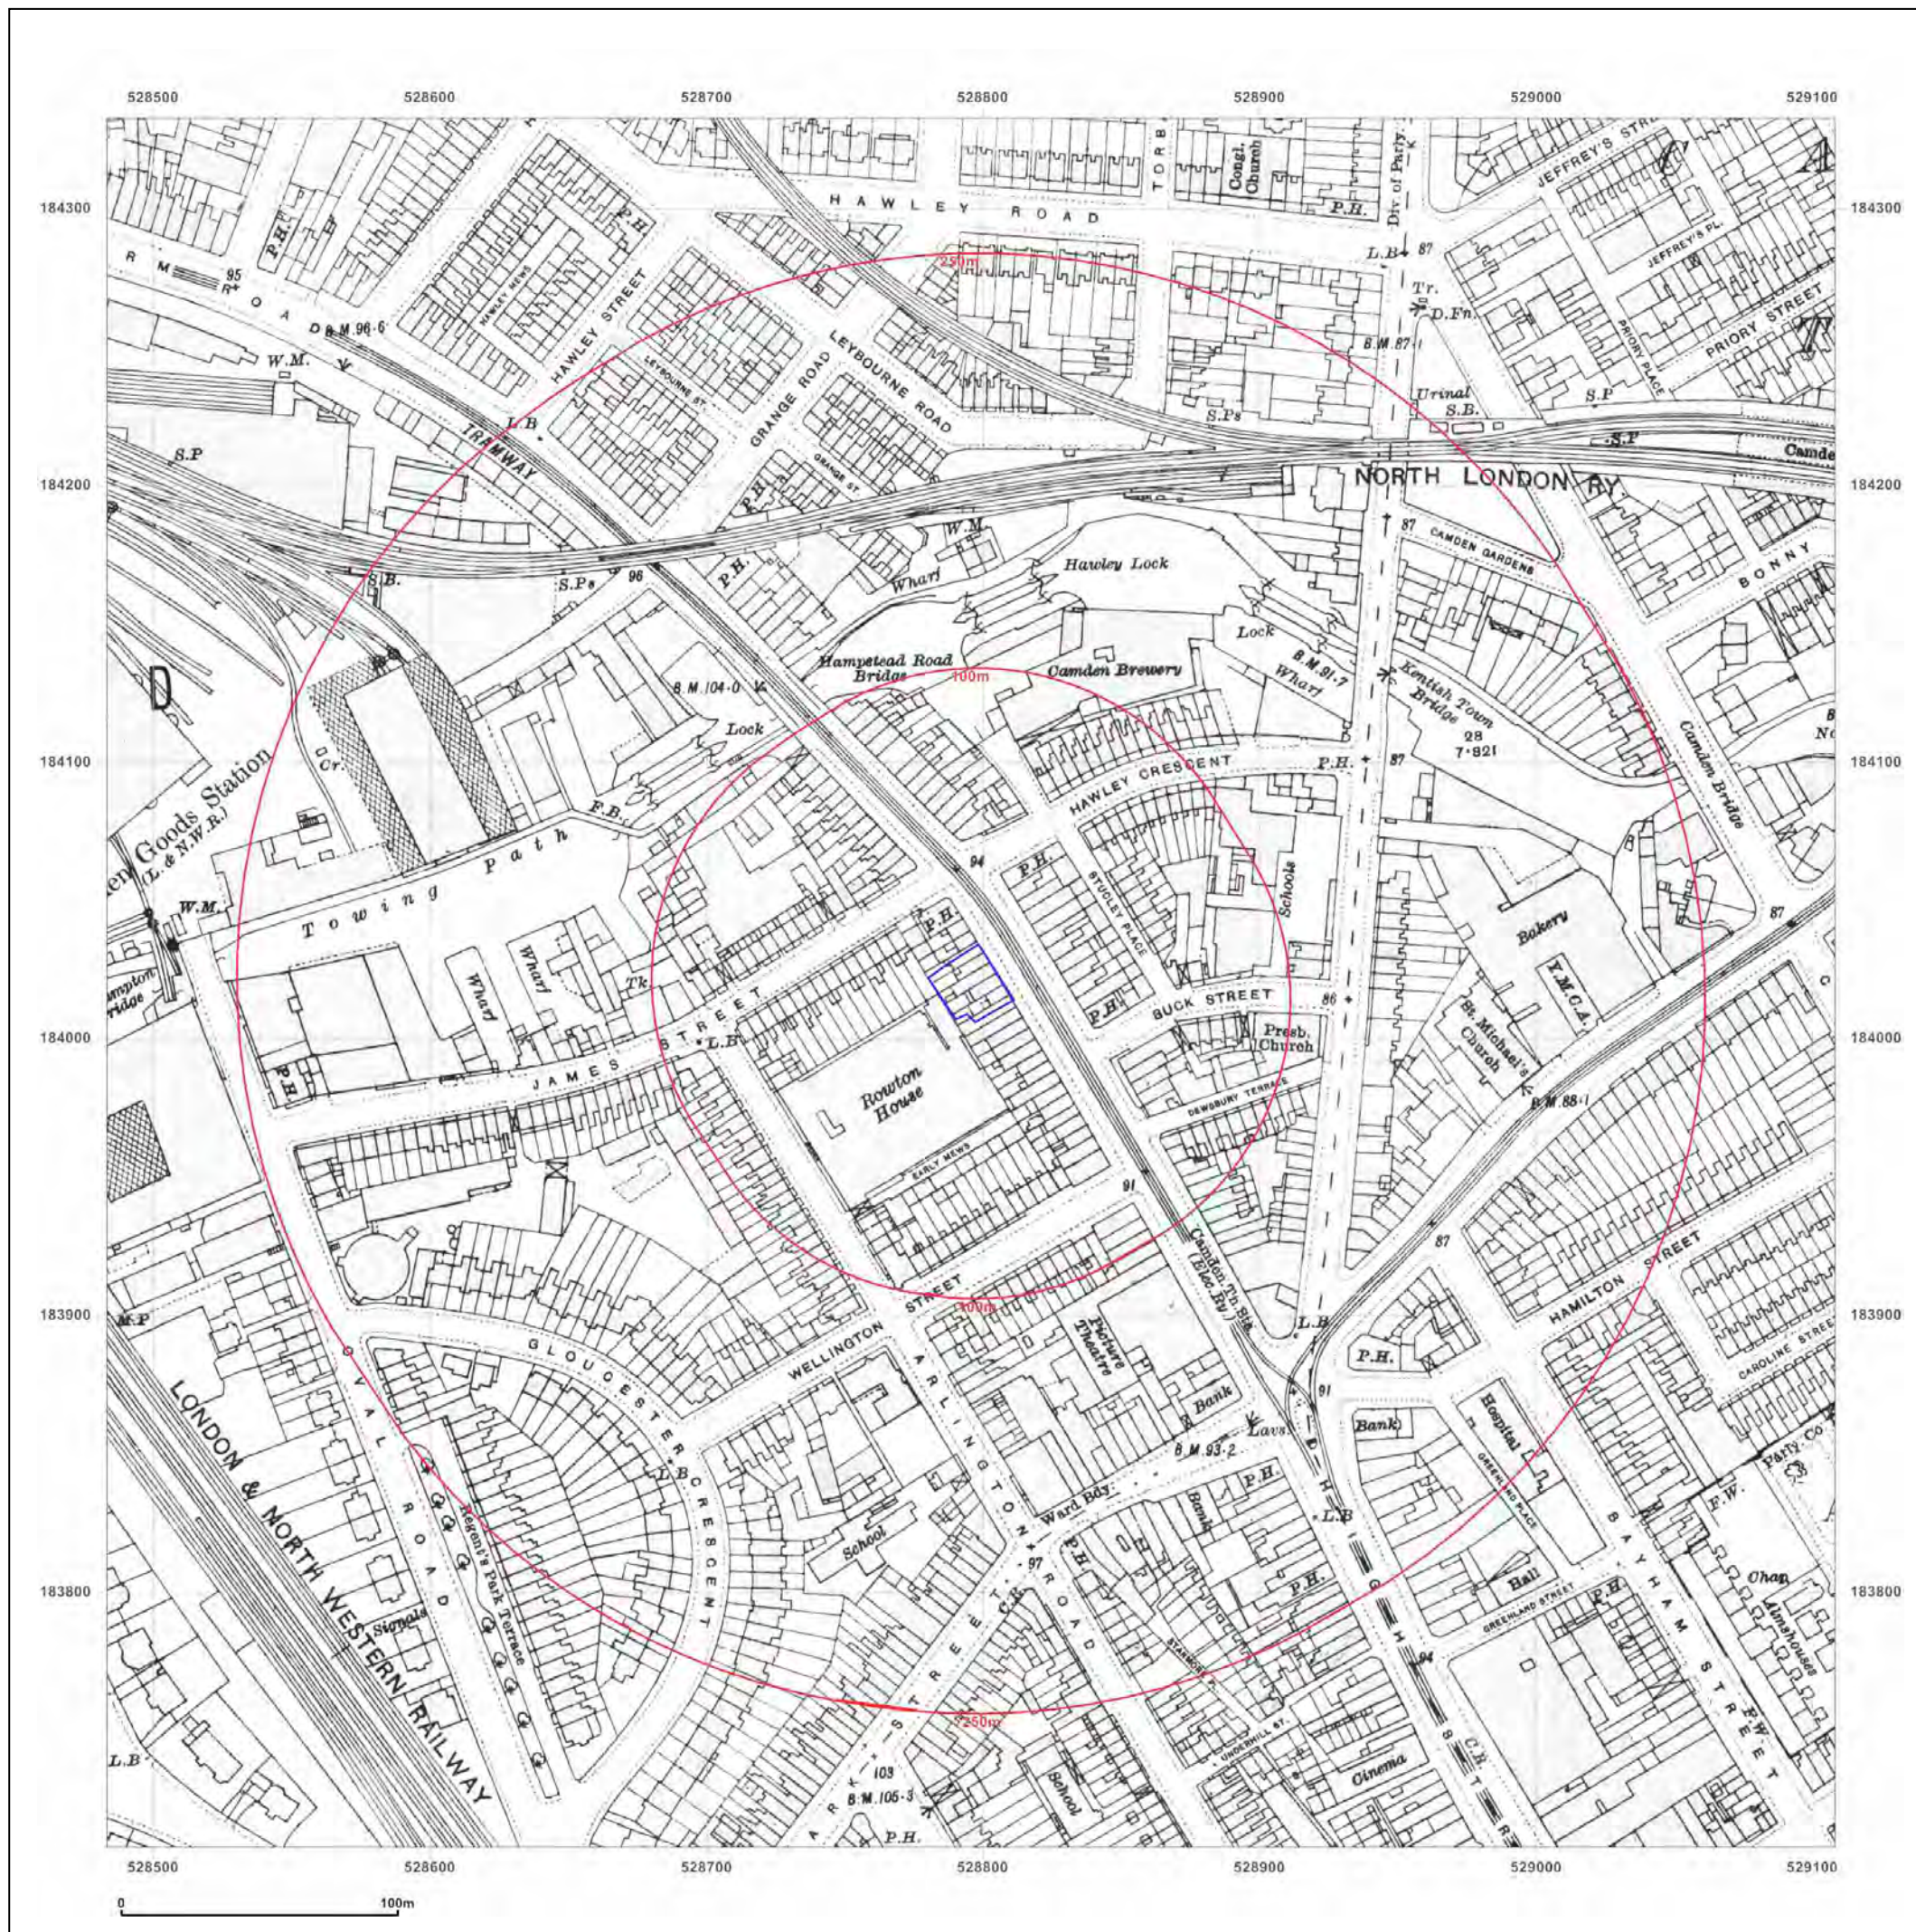

Produced by
Groundsure Insights
T: 08444 159000
E: info@groundsure.com
W: www.groundsure.com

© Crown copyright and database rights 2015 Ordnance Survey 100035207

Production date: 06 June 2016

To view map legend click here [Legend](#)