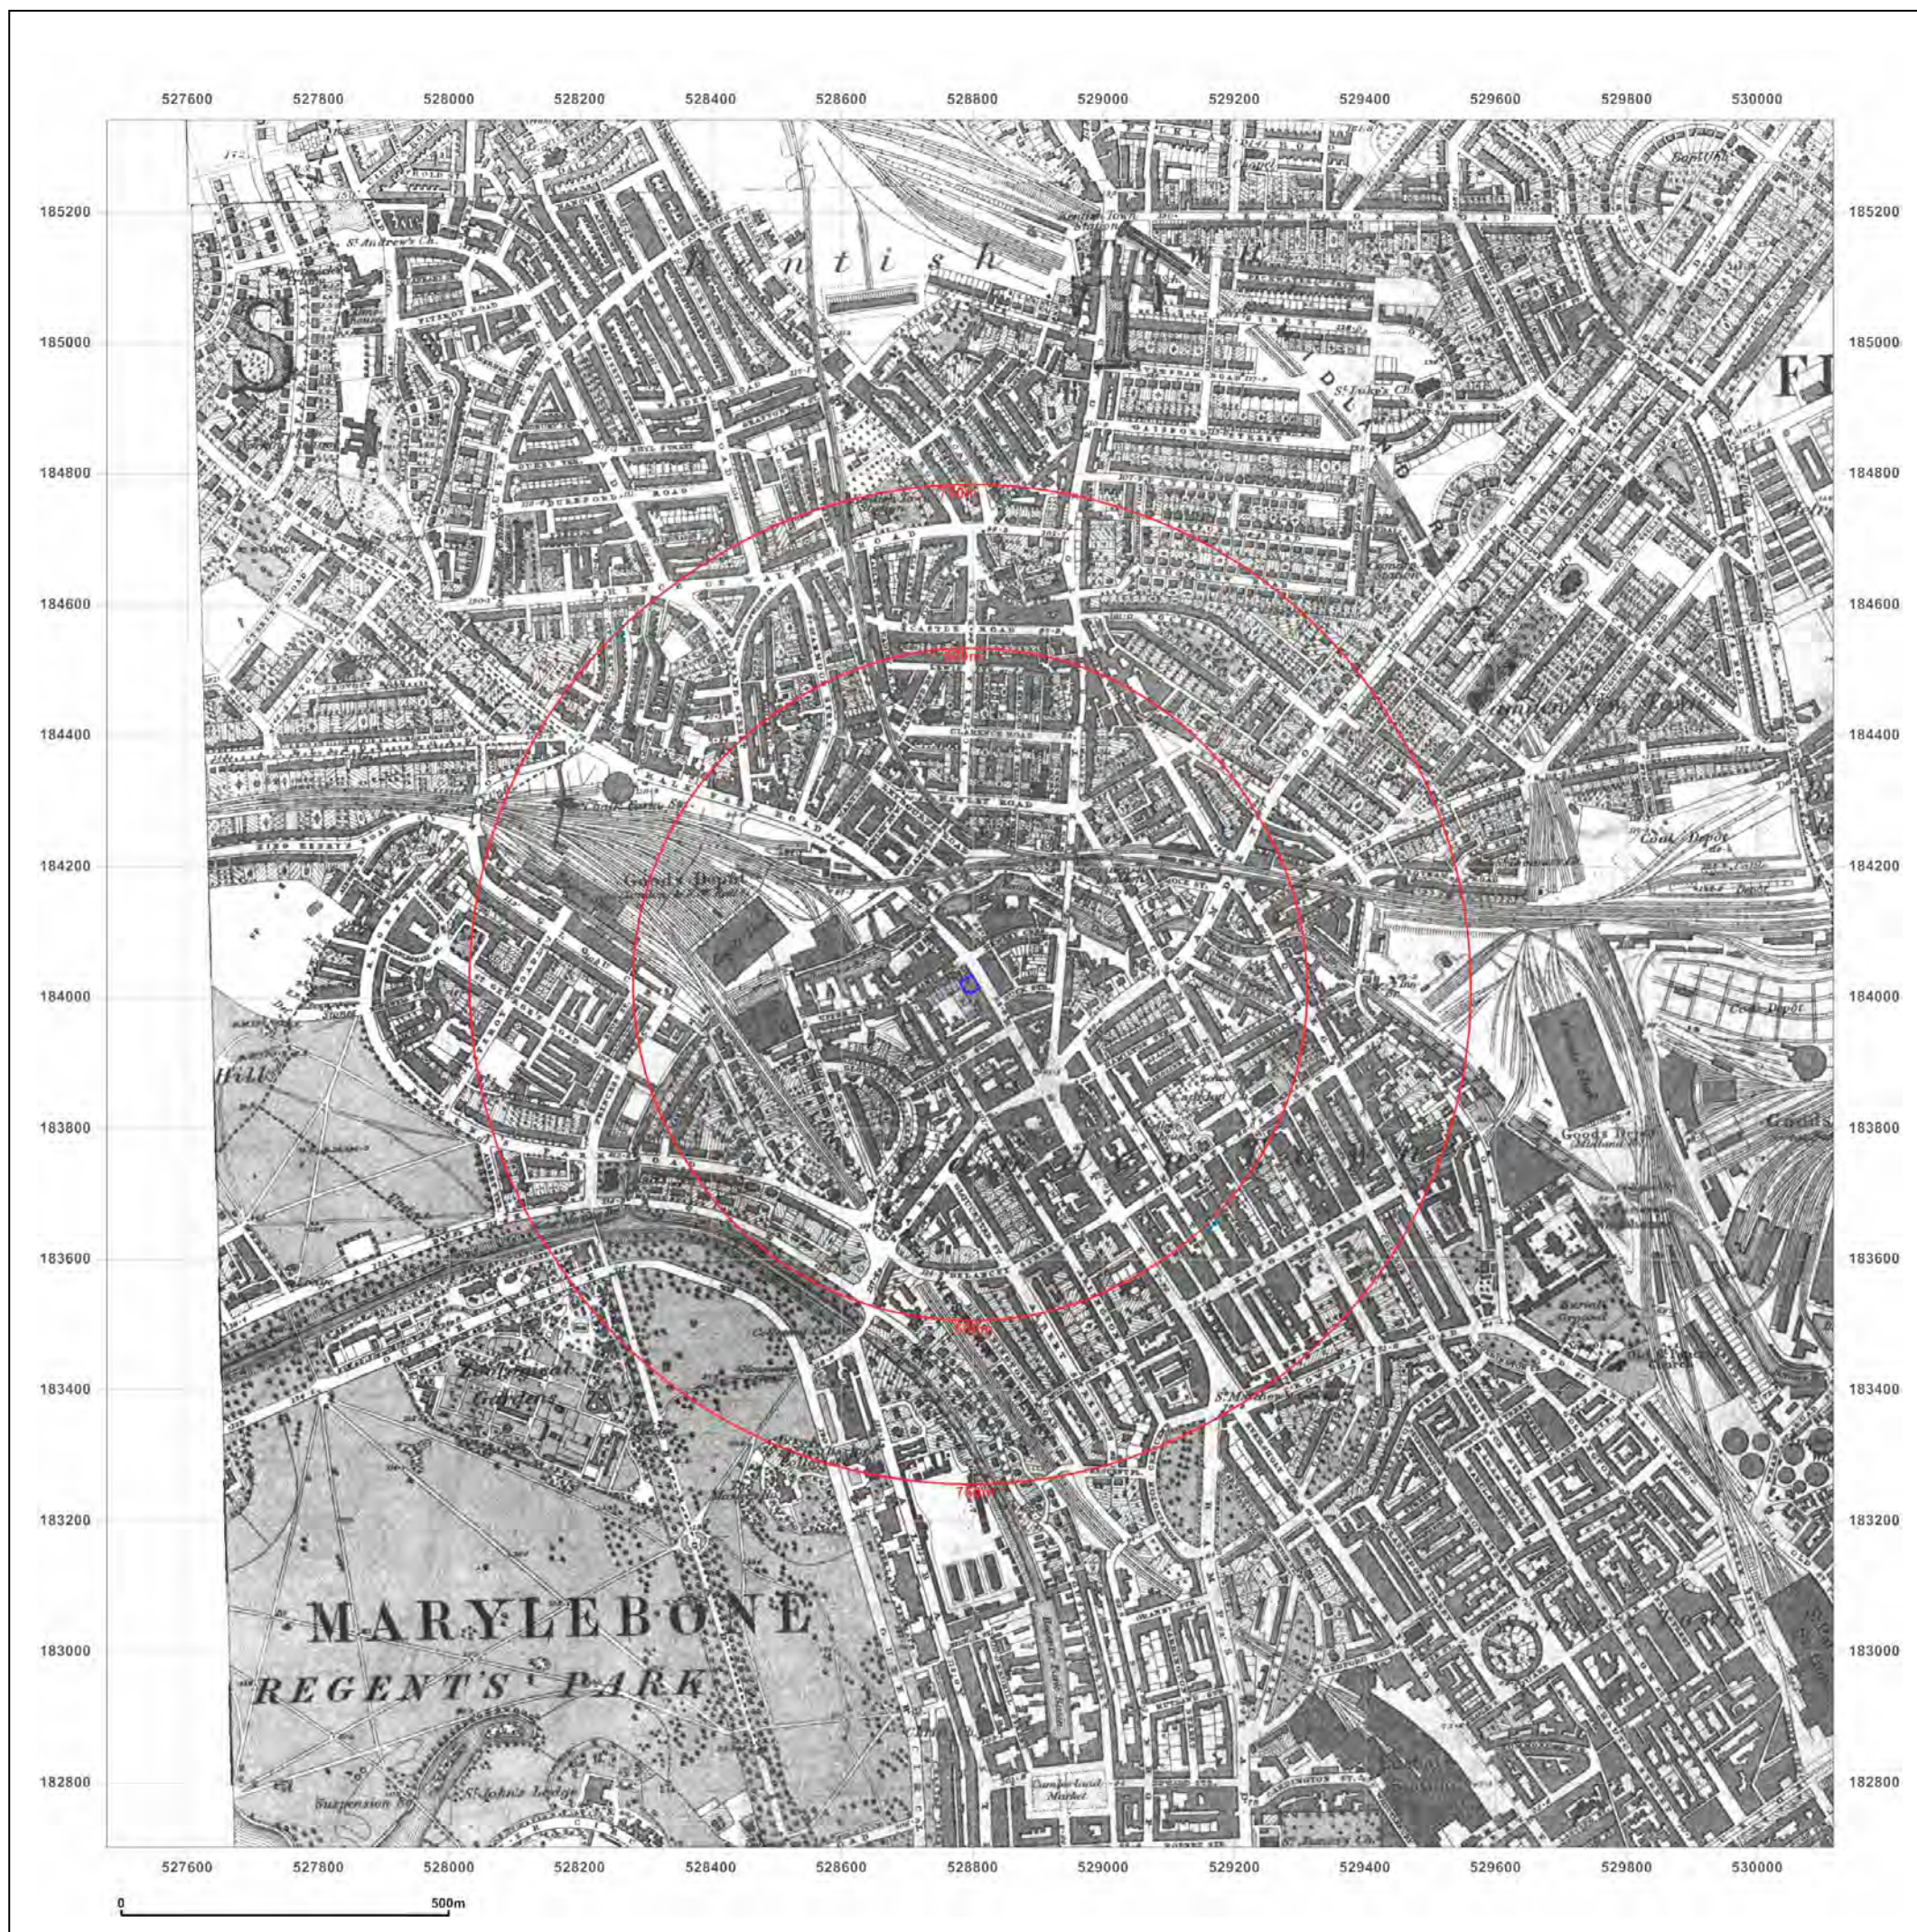

Site Details:

251 - 259 CAMDEN HIGH STREET, LONDON

Client Ref: 3305
Report Ref: CGL01-3018882
Grid Ref: 528796, 184020

Map Name: County Series

Map date: 1879-1882

Scale: 1:10,560

Printed at: 1:10,560

Surveyed 1879
Revised 1879
Edition N/A
Copyright N/A
Levelled N/A

Surveyed 1873
Revised 1873
Edition 1882
Copyright N/A
Levelled N/A

Produced by
Groundsure Insights
T: 08444 159000
E: info@groundsure.com
W: www.groundsure.com

© Crown copyright and database rights 2015 Ordnance Survey 100035207

Production date: 06 June 2016

To view map legend click here [Legend](#)