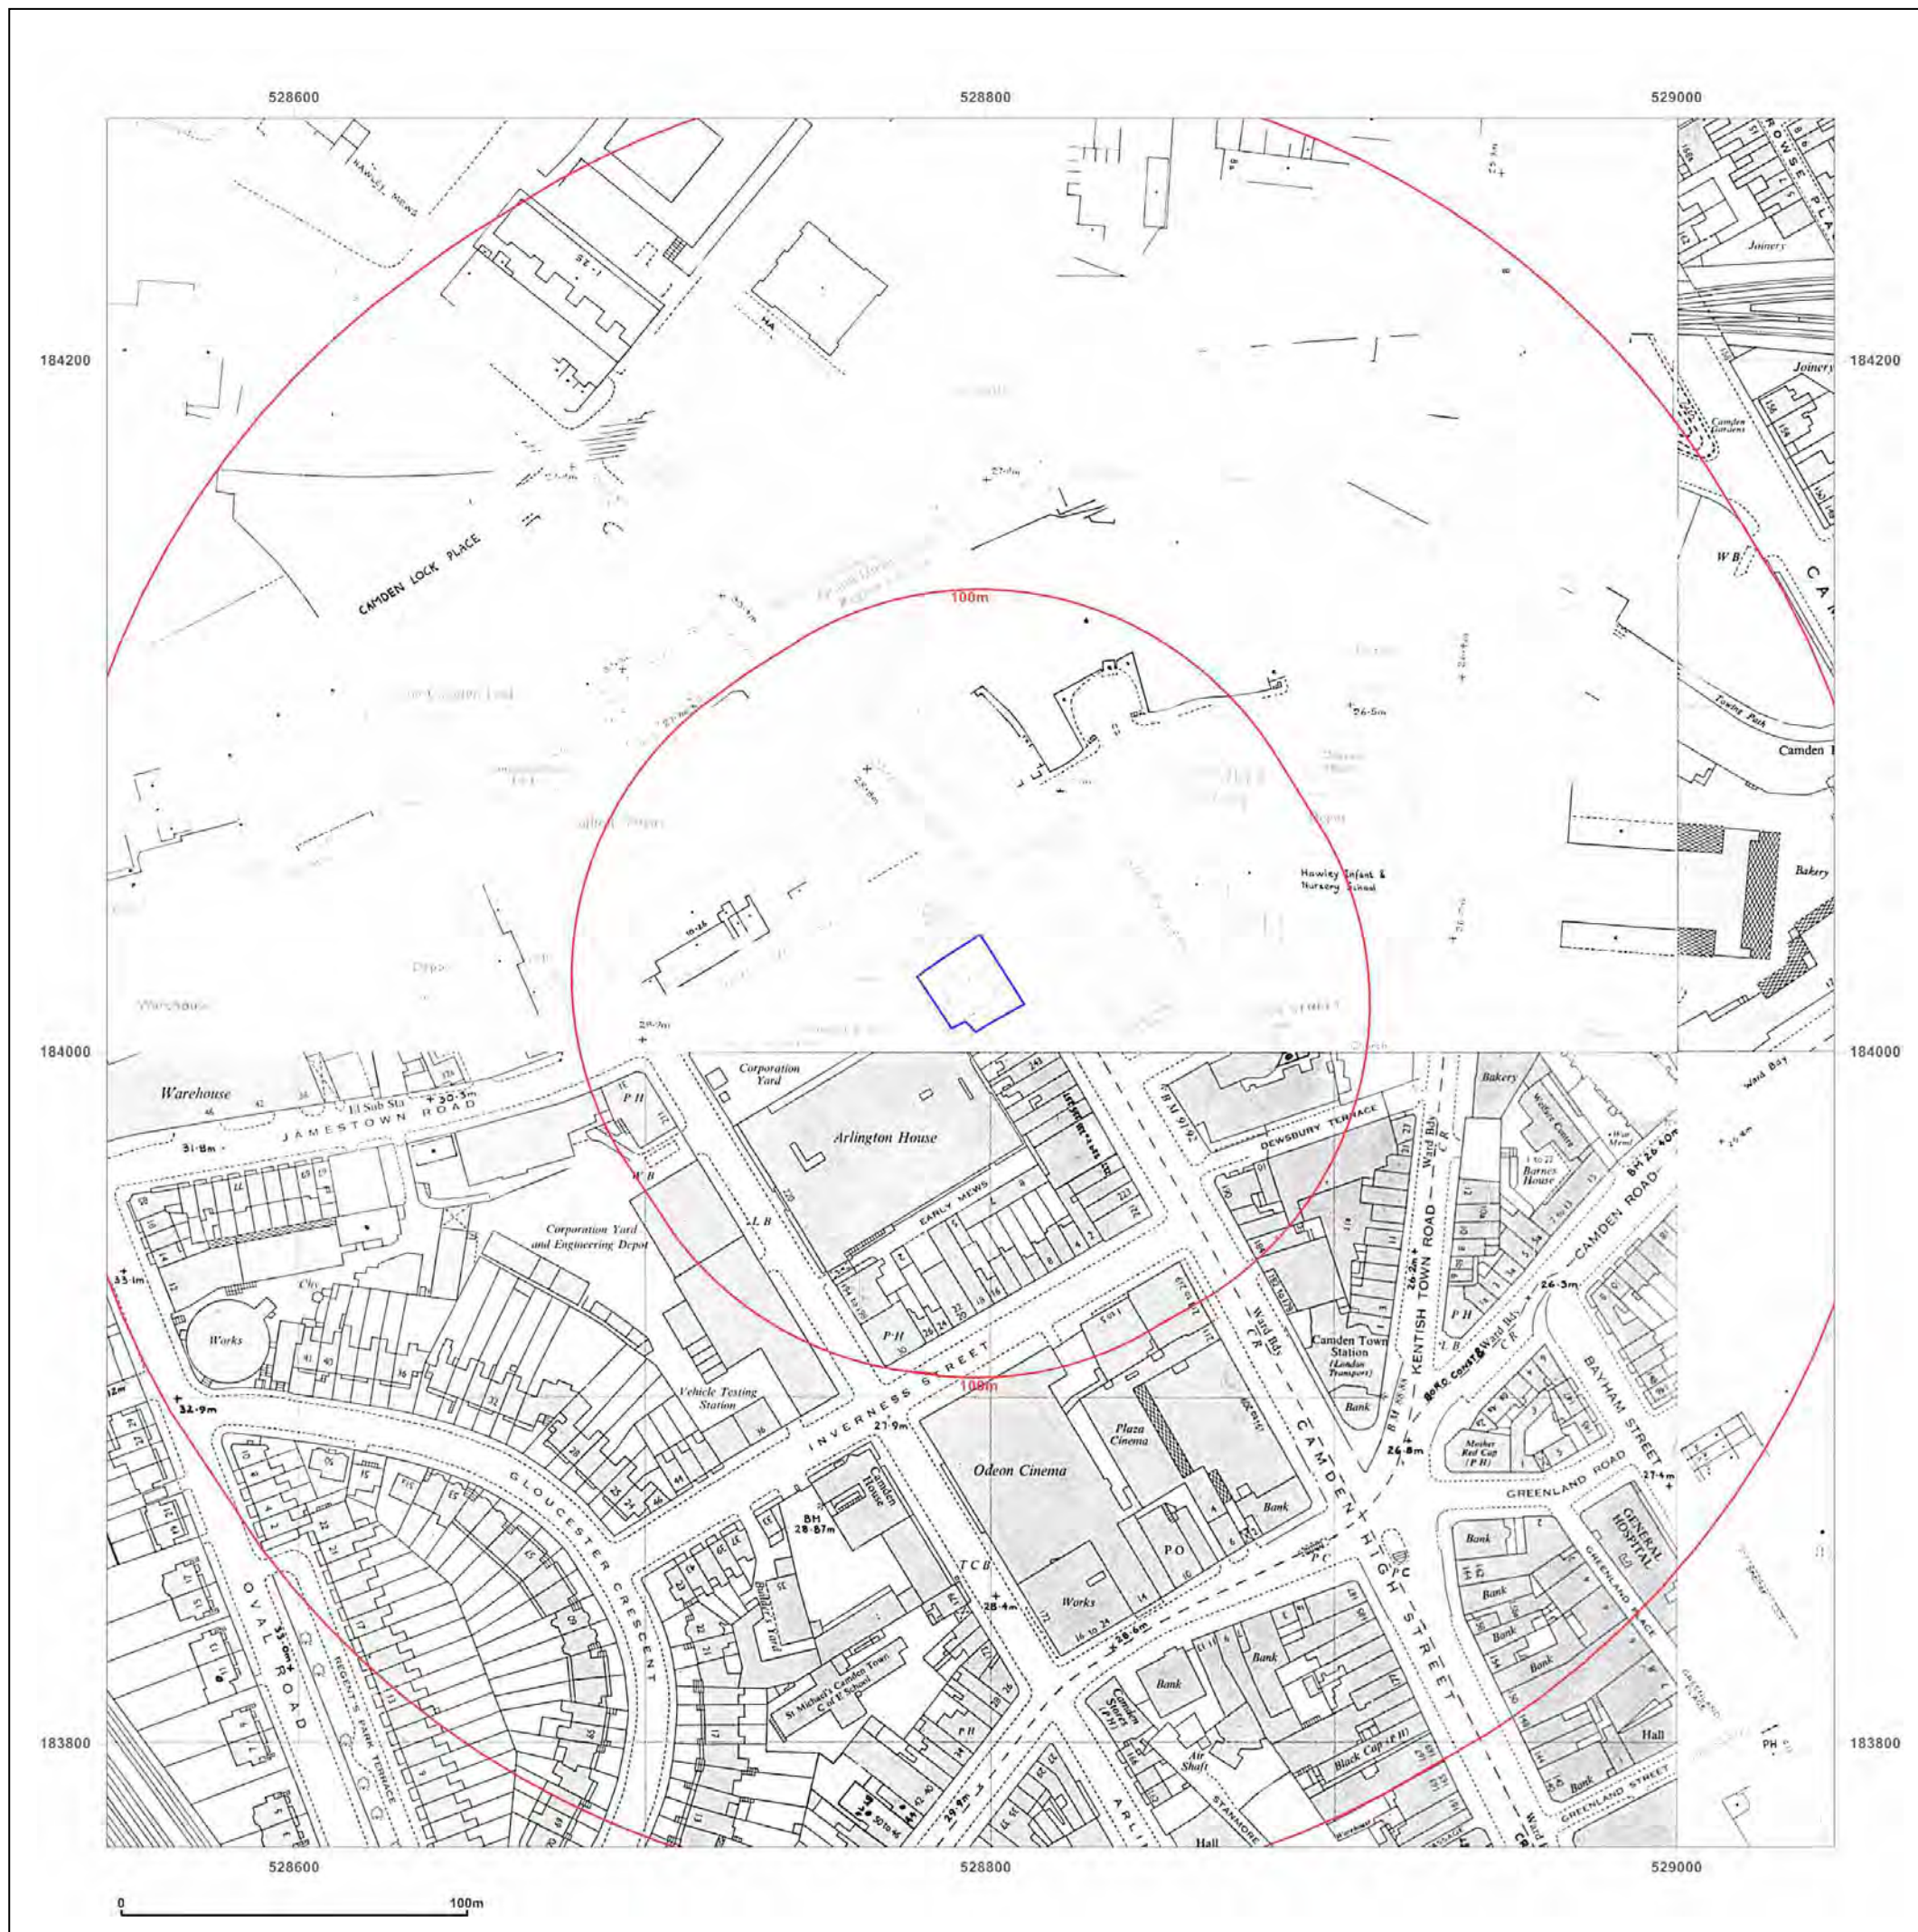

Site Details:

251 - 259 CAMDEN HIGH STREET, LONDON

Client Ref: 3305
Report Ref: CGL01-3018882
Grid Ref: 528796, 184020

Map Name: National Grid

Map date: 1982-1987

Scale: 1:1,250

Printed at: 1:2,000

Surveyed N/A Revised N/A Edition N/A Copyright 1988 Levelled 1974	Surveyed 1974 Revised 1982 Edition N/A Copyright 1982 Levelled 1974
Surveyed 1975 Revised 1982 Edition N/A Copyright 1982 Levelled 1975	Surveyed N/A Revised N/A Edition N/A Copyright 1987 Levelled 1975

Produced by
Groundsure Insights
T: 08444 159000
E: info@groundsure.com
W: www.groundsure.com

© Crown copyright and database rights 2015 Ordnance Survey 100035207

Production date: 06 June 2016

To view map legend click here [Legend](#)