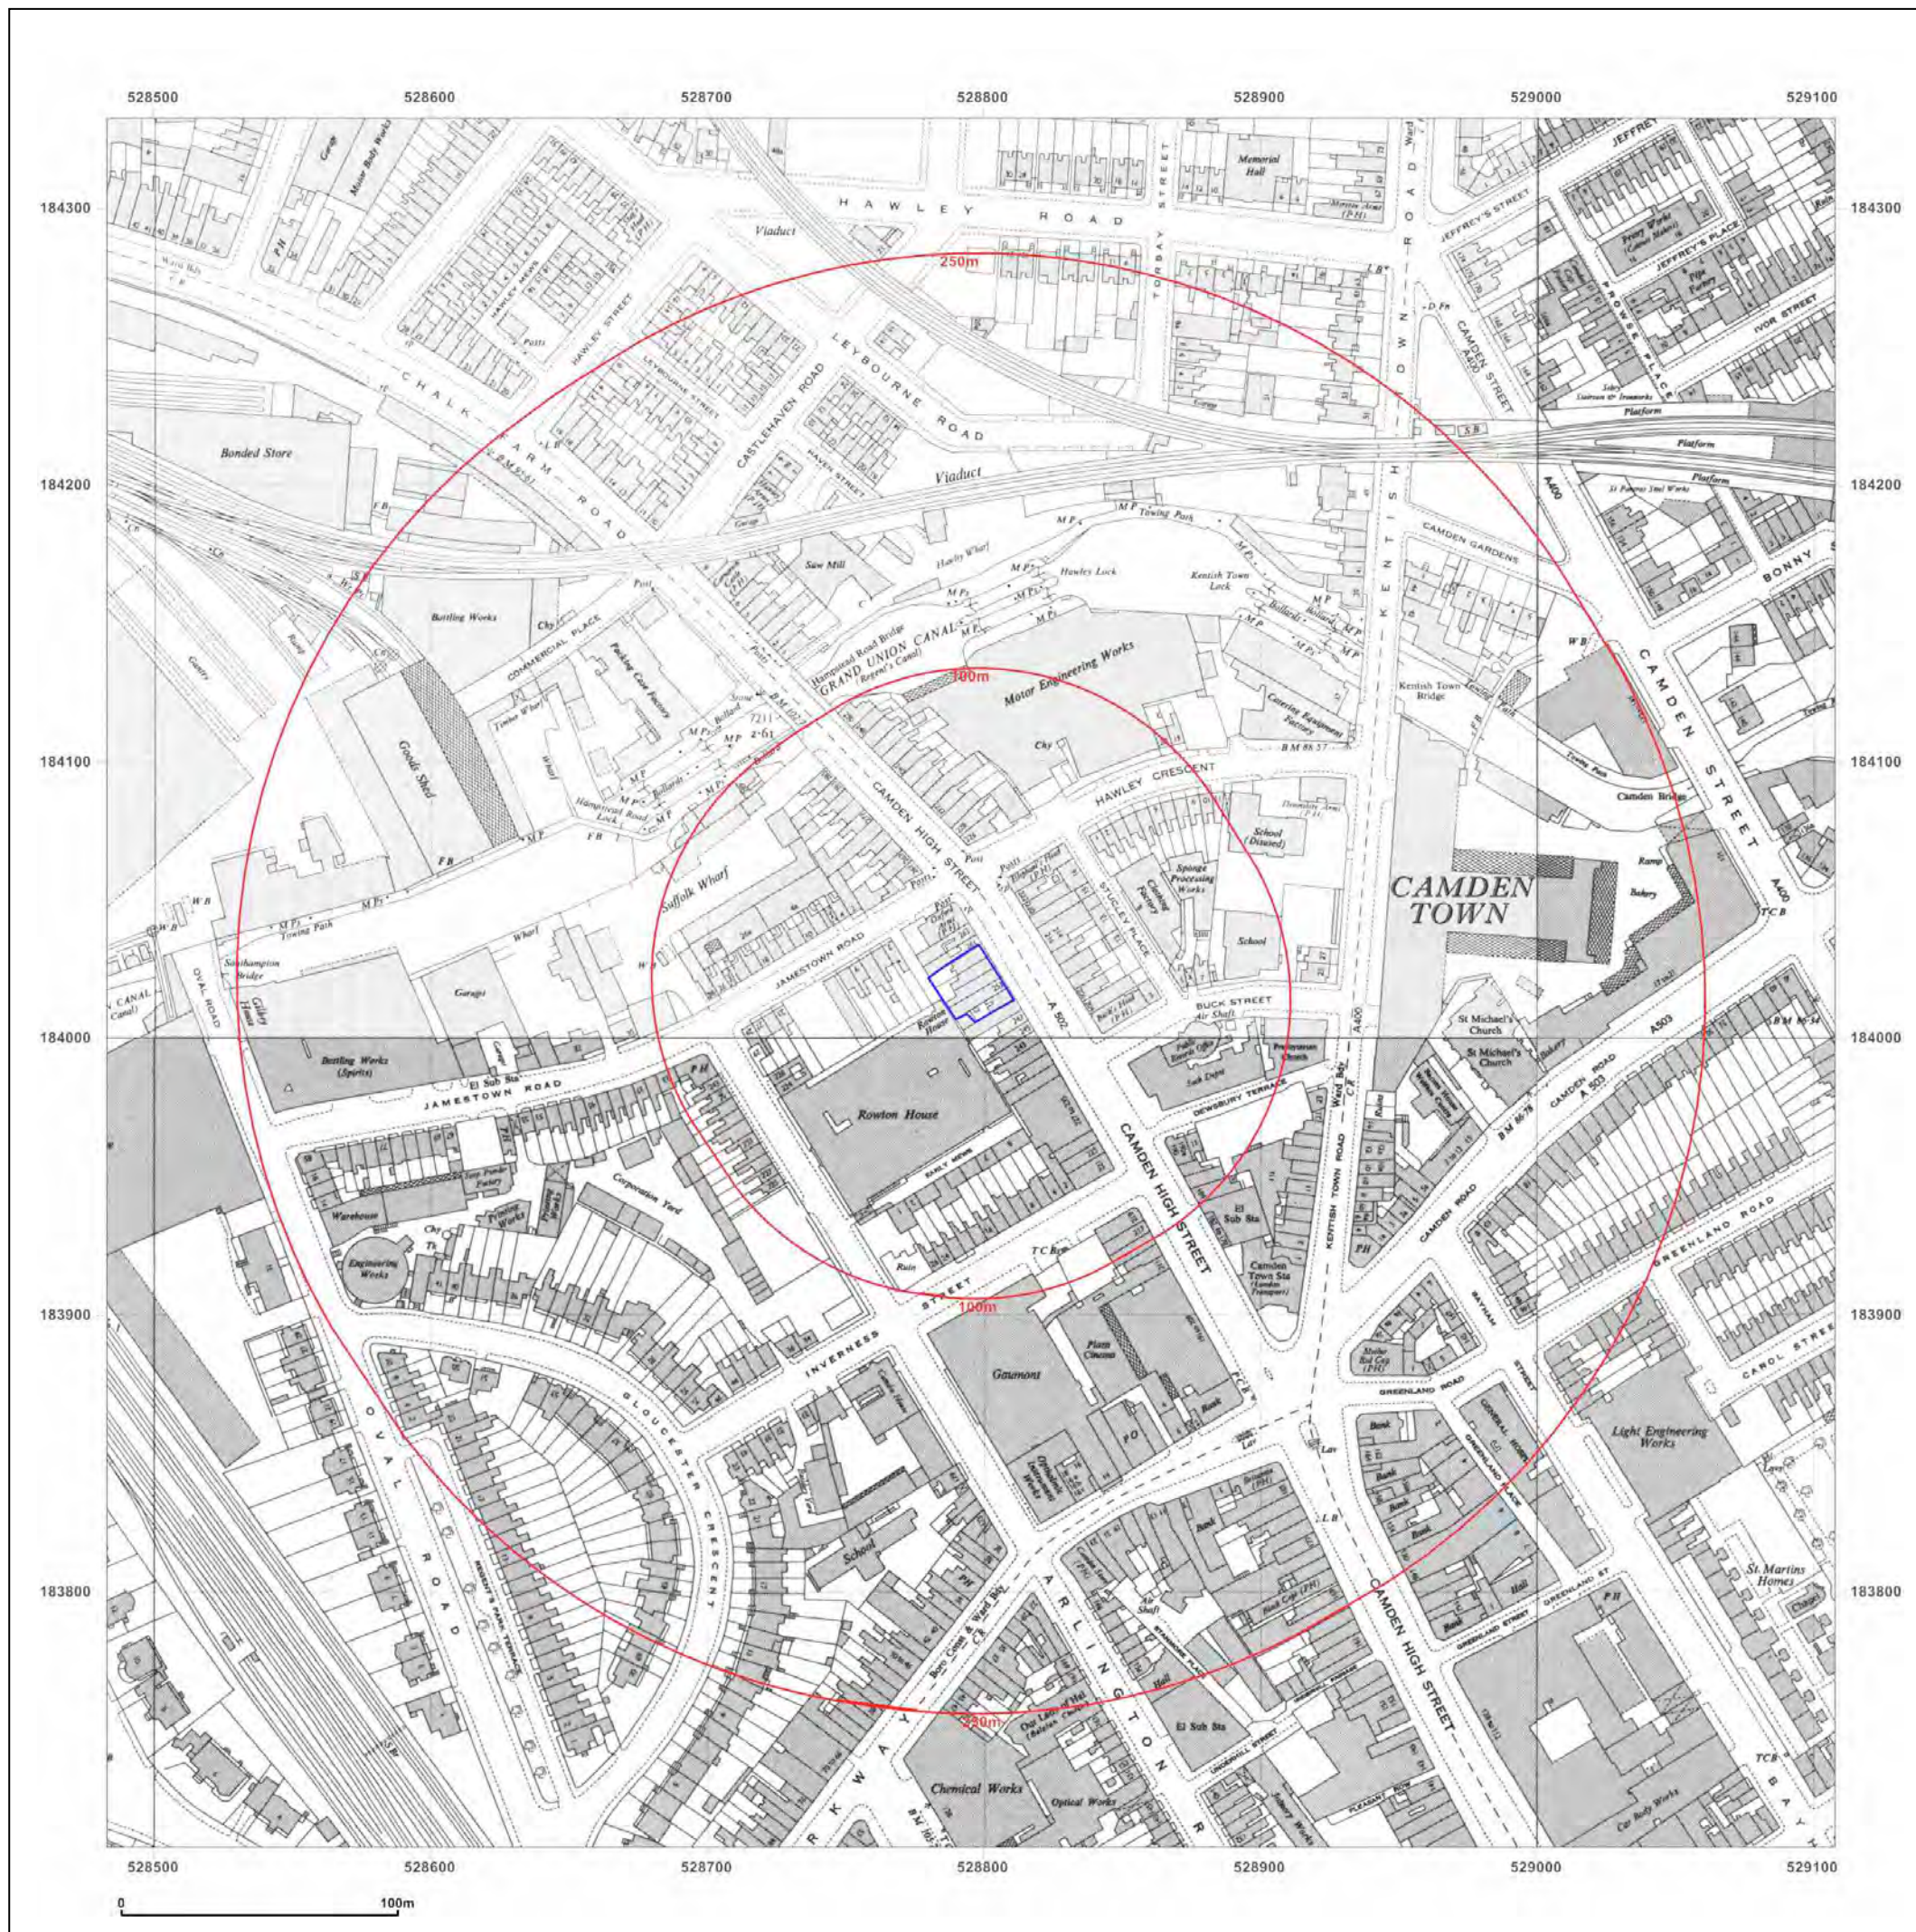

Site Details:

251 - 259 CAMDEN HIGH STREET, LONDON

Client Ref: 3305
Report Ref: CGL01-3018882
Grid Ref: 528796, 184020

Map Name: National Grid

Map date: 1952

Scale: 1:2,500

Printed at: 1:2,500

Surveyed 1952
Revised 1952
Edition 1955
Copyright N/A
Levelled 1934

Surveyed 1952
Revised 1952
Edition 1954
Copyright N/A
Levelled 1934

Surveyed 1952
Revised 1952
Edition 1954
Copyright N/A
Levelled 1934

Surveyed 1952
Revised 1952
Edition N/A
Copyright N/A
Levelled 1934

Produced by
Groundsure Insights
T: 08444 159000
E: info@groundsure.com
W: www.groundsure.com

© Crown copyright and database rights 2015 Ordnance Survey 100035207

Production date: 06 June 2016

To view map legend click here [Legend](#)