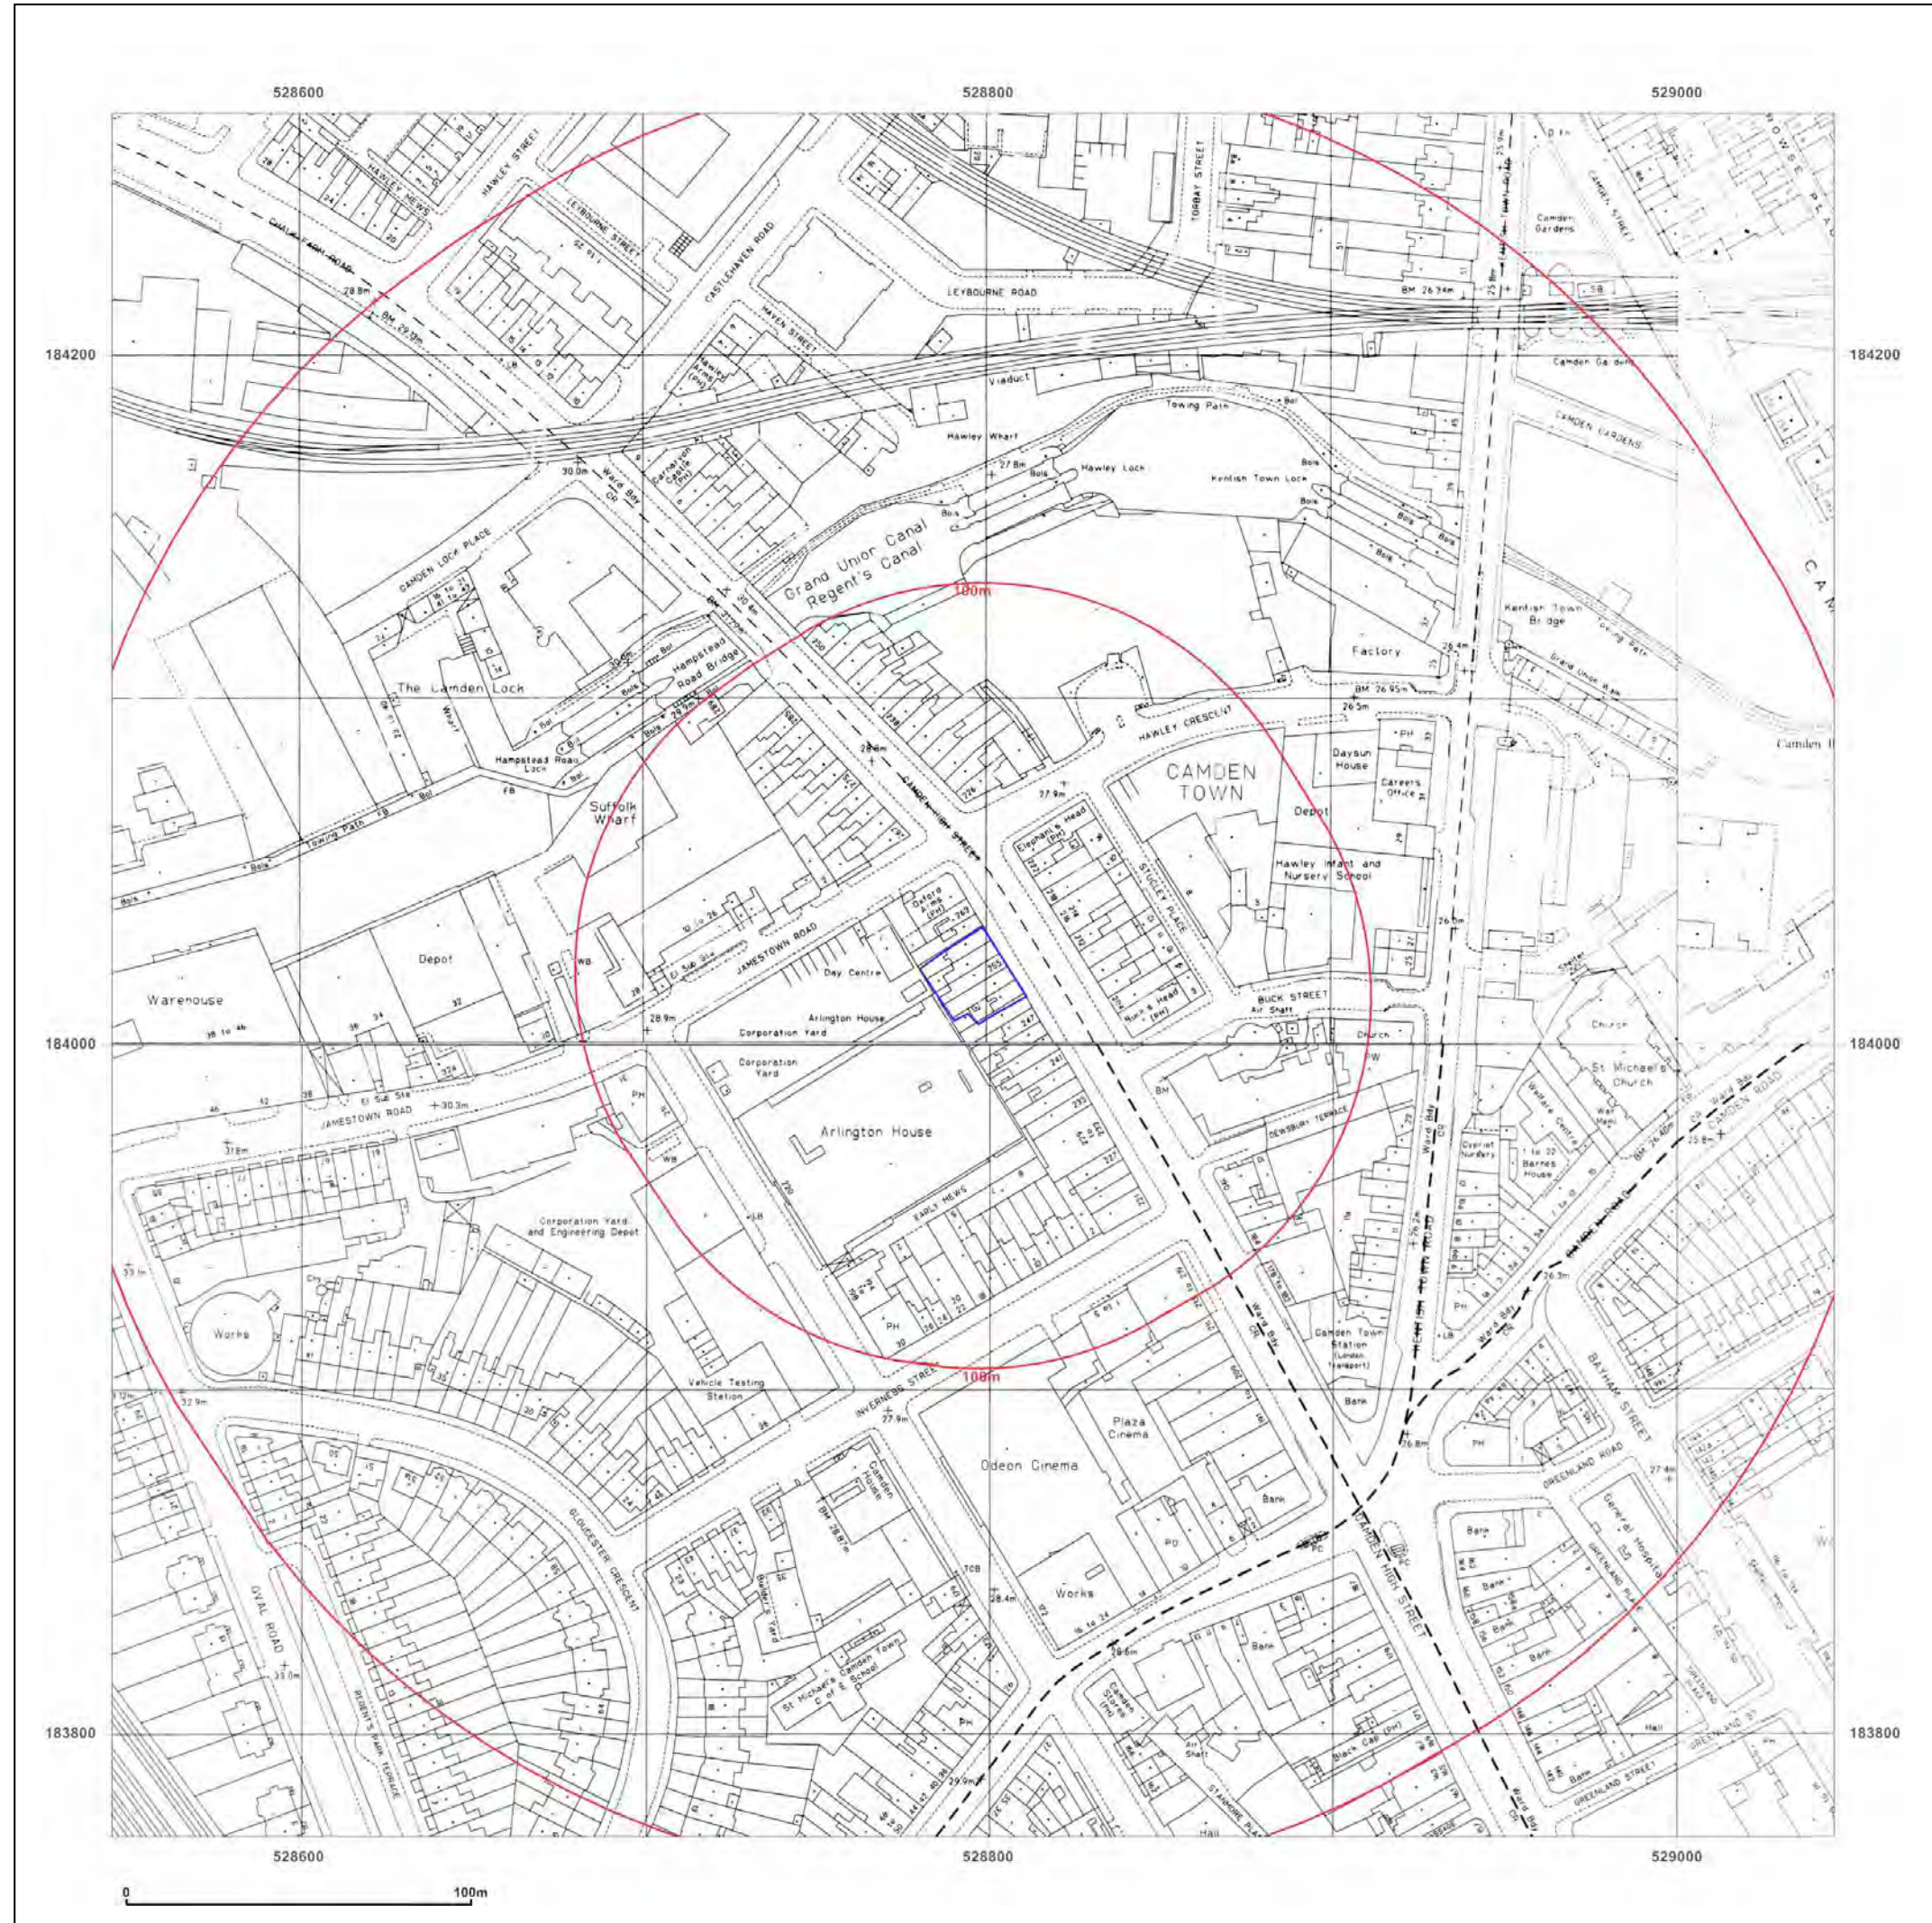

Site Details:

251 - 259 CAMDEN HIGH STREET, LONDON

Client Ref: 3305
Report Ref: CGL01-3018882
Grid Ref: 528796, 184020

Map Name: National Grid

Map date: 1986-1991

Scale: 1:1,250

Printed at: 1:2,000

Surveyed N/A Revised N/A Edition N/A Copyright 1991 Levelled N/A	Surveyed 1974 Revised 1986 Edition N/A Copyright 1986 Levelled 1974
Surveyed 1991 Revised 1991 Edition N/A Copyright 1991 Levelled N/A	Surveyed 1991 Revised 1991 Edition N/A Copyright 1991 Levelled N/A

Produced by
Groundsure Insights
T: 08444 159000
E: info@groundsure.com
W: www.groundsure.com

© Crown copyright and database rights 2015 Ordnance Survey 100035207

Production date: 06 June 2016

To view map legend click here [Legend](#)