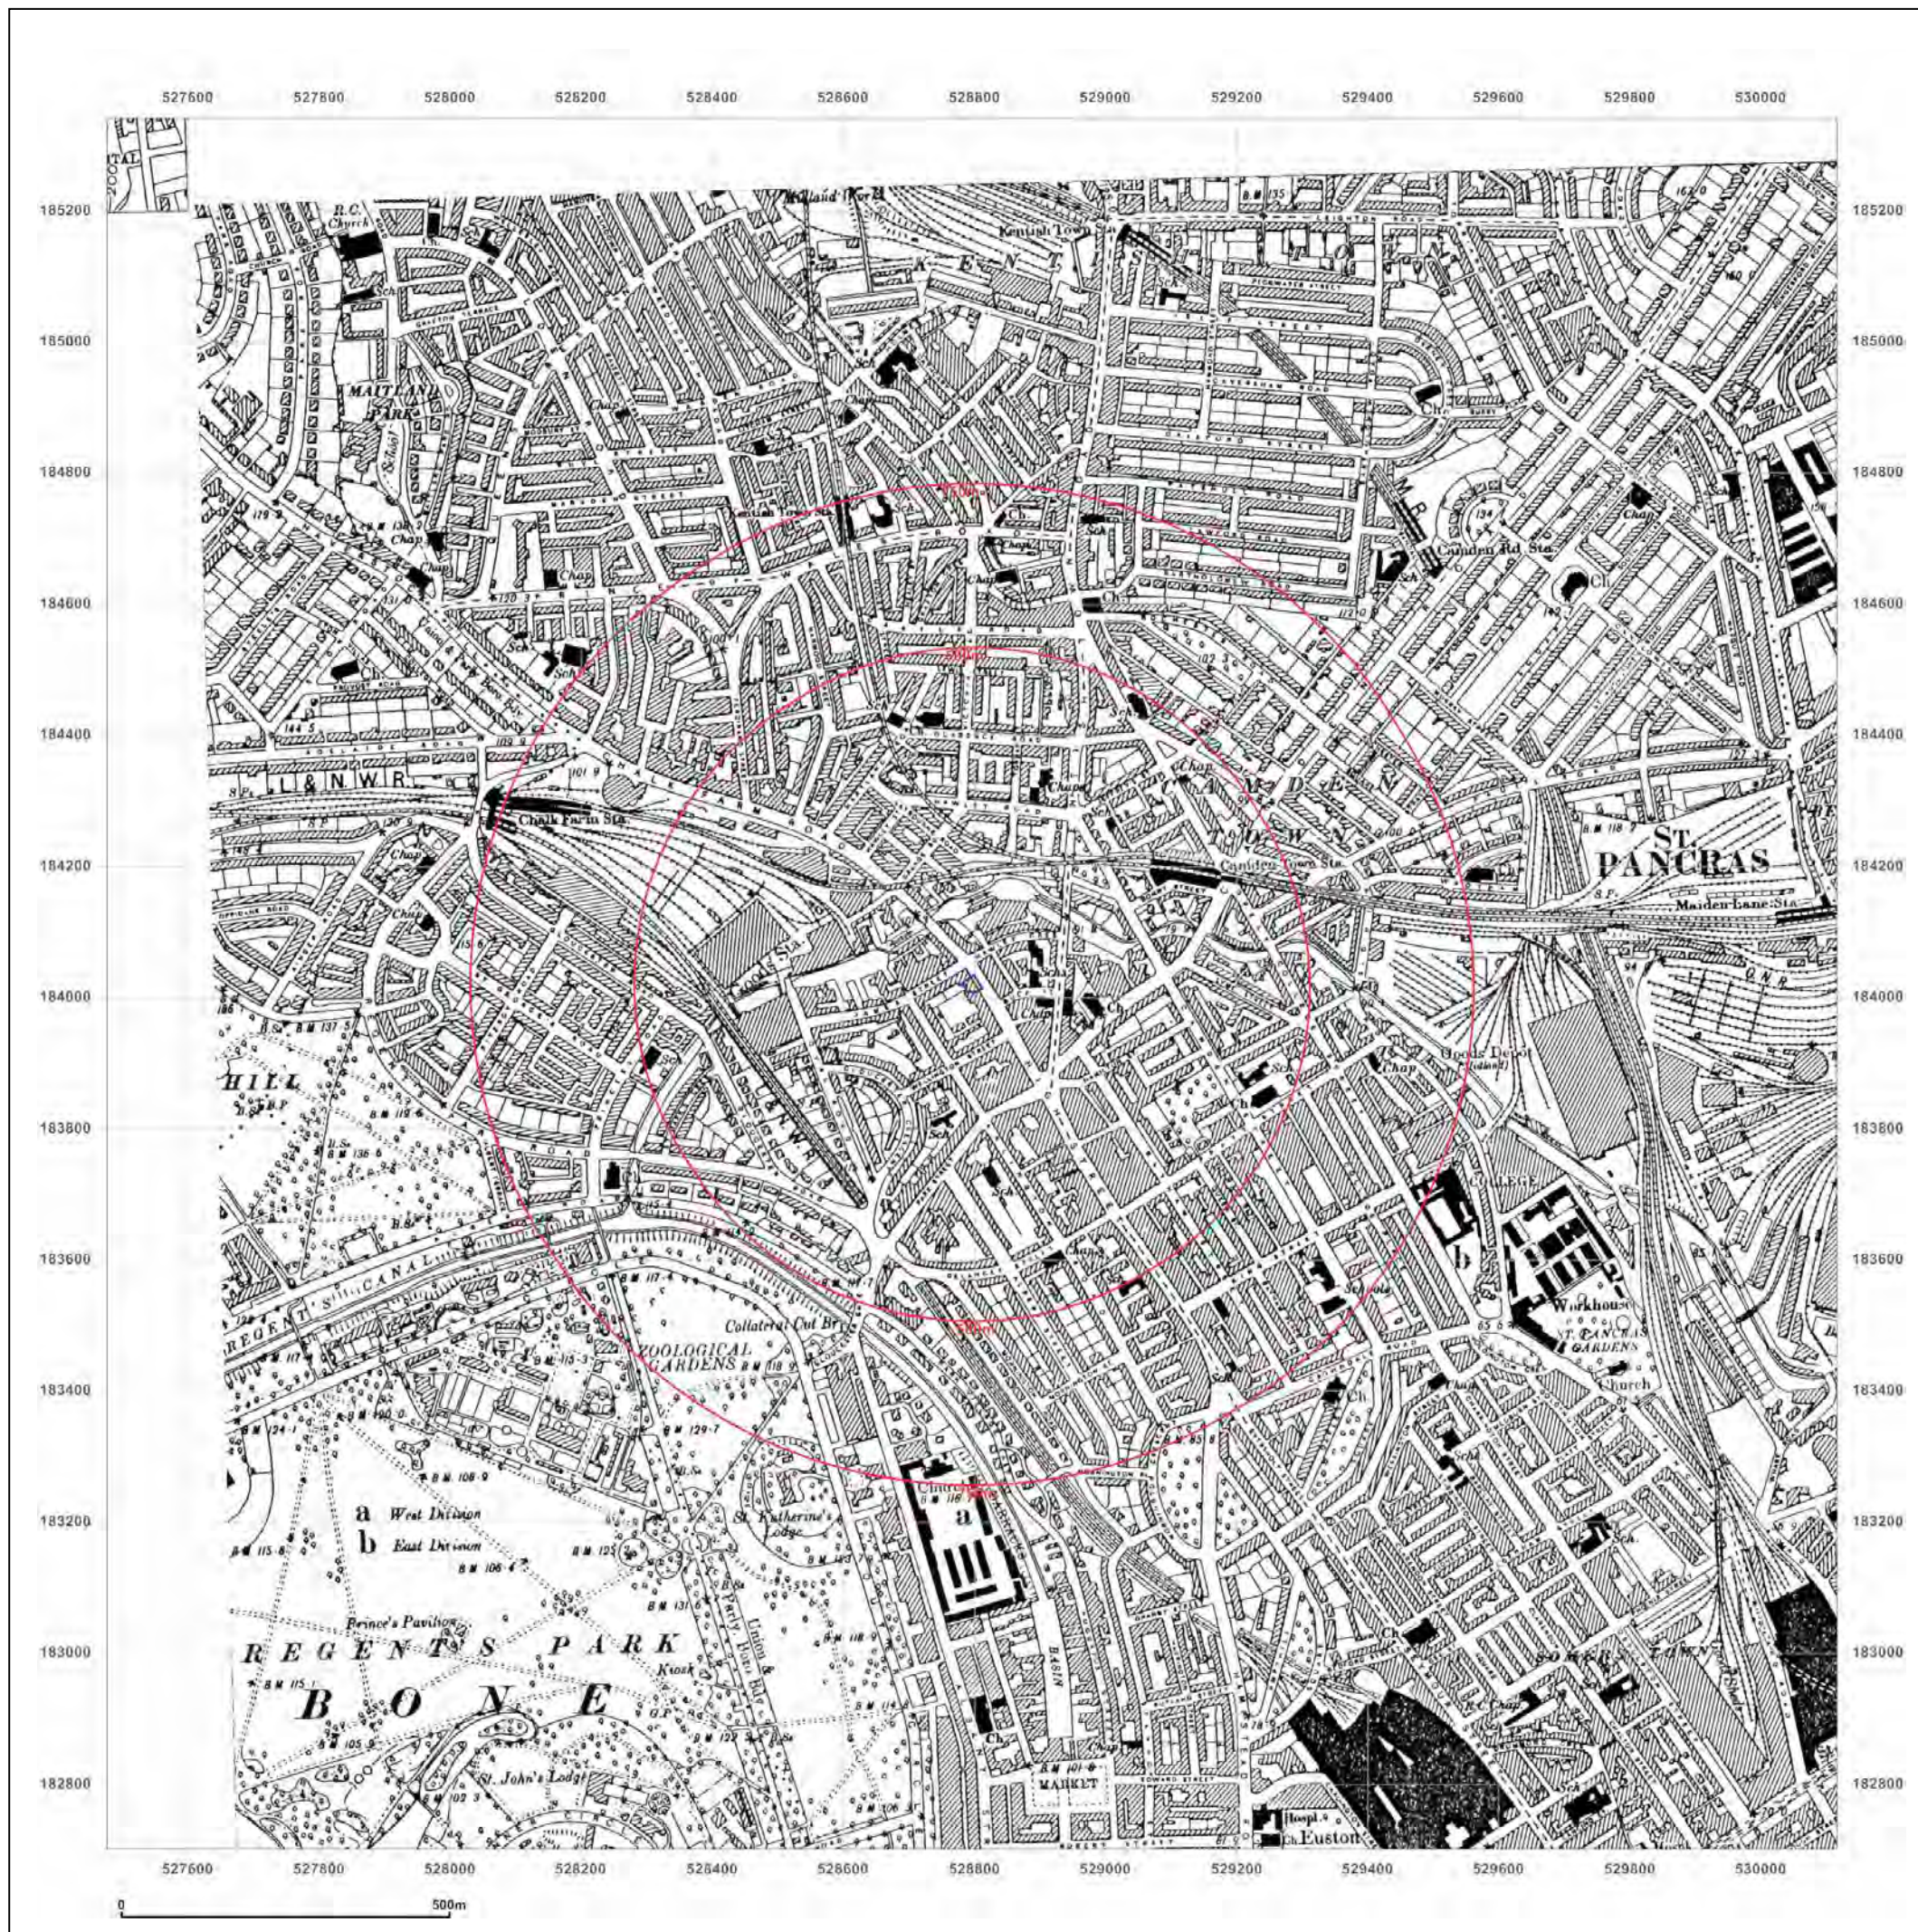

Site Details:

251 - 259 CAMDEN HIGH STREET, LONDON

Client Ref: 3305
Report Ref: CGL01-3018882
Grid Ref: 528796, 184020

Map Name: County Series

Map date: 1896

Scale: 1:10,560

Printed at: 1:10,560

Surveyed 1891
Revised 1894
Edition 1896
Copyright N/A
Levelled N/A

Surveyed 1871
Revised 1894
Edition 1896
Copyright N/A
Levelled N/A

Produced by
Groundsure Insights
T: 08444 159000
E: info@groundsure.com
W: www.groundsure.com

© Crown copyright and database rights 2015 Ordnance Survey 100035207

Production date: 06 June 2016

To view map legend click here [Legend](#)