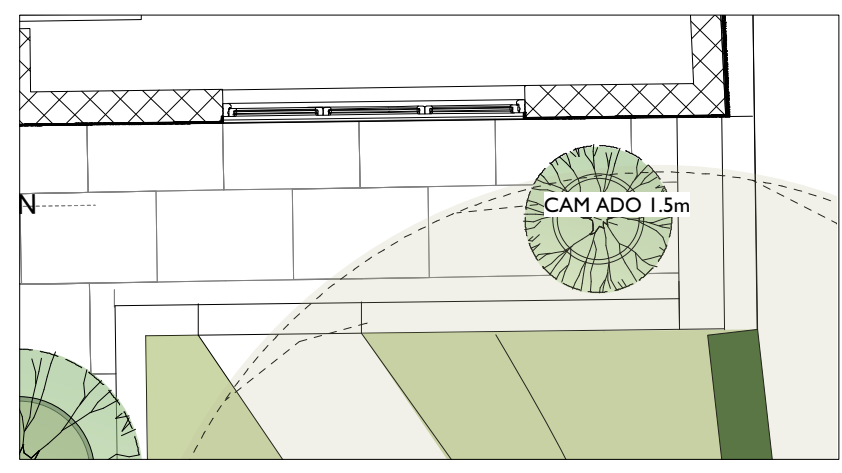


 Existing Numbered trees and tree groups

01:01 All dimensions are taken from Laser Surveys Ltd. drawing no. L L6934/1 .
 01:02 Tree Survey reference numbering is as referenced in MWA tree survey NW270215.01DW . All existing tree information shown on the drawing is as detailed on the MWA tree survey dated 10/03/15 reference NW270215.01DW .
 Front Garden and Patio layout and details taken from Shakib's details, Dec 2015 and March 2016.

Title : 69 Redington Road, London, NW3 7RP
 Terrace Planting Scheme

Dwg no : LDL/RRL/16152/07/Rev00

Status: For planning

Scale : 1:50 @ A3

Date: 17/03/16