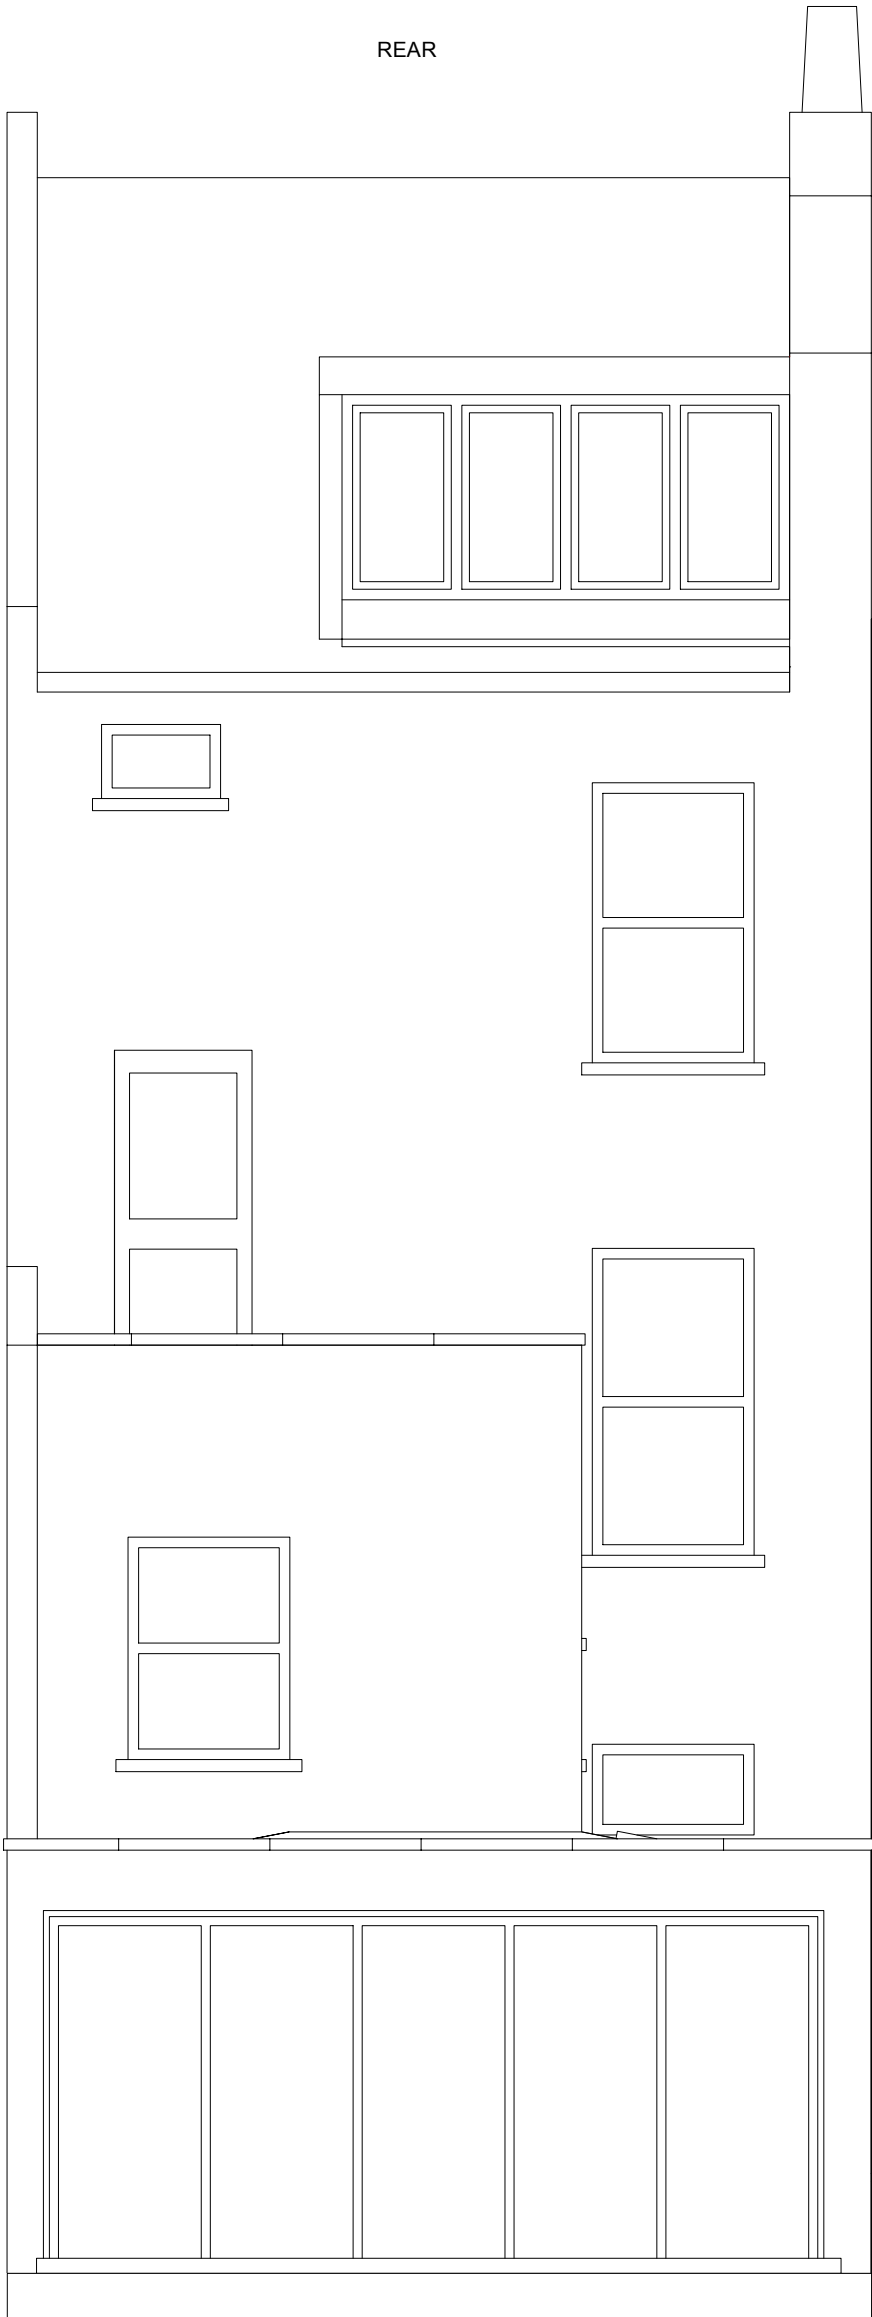

1m

5m

Name
Mr Thomas Schneider
Address
158 Iversion Road, NW6 2HH
Scale @ A3
1 : 50
Date
26/06/2016
Drawing
03.575
Existing Elevations

REAR

FRONT