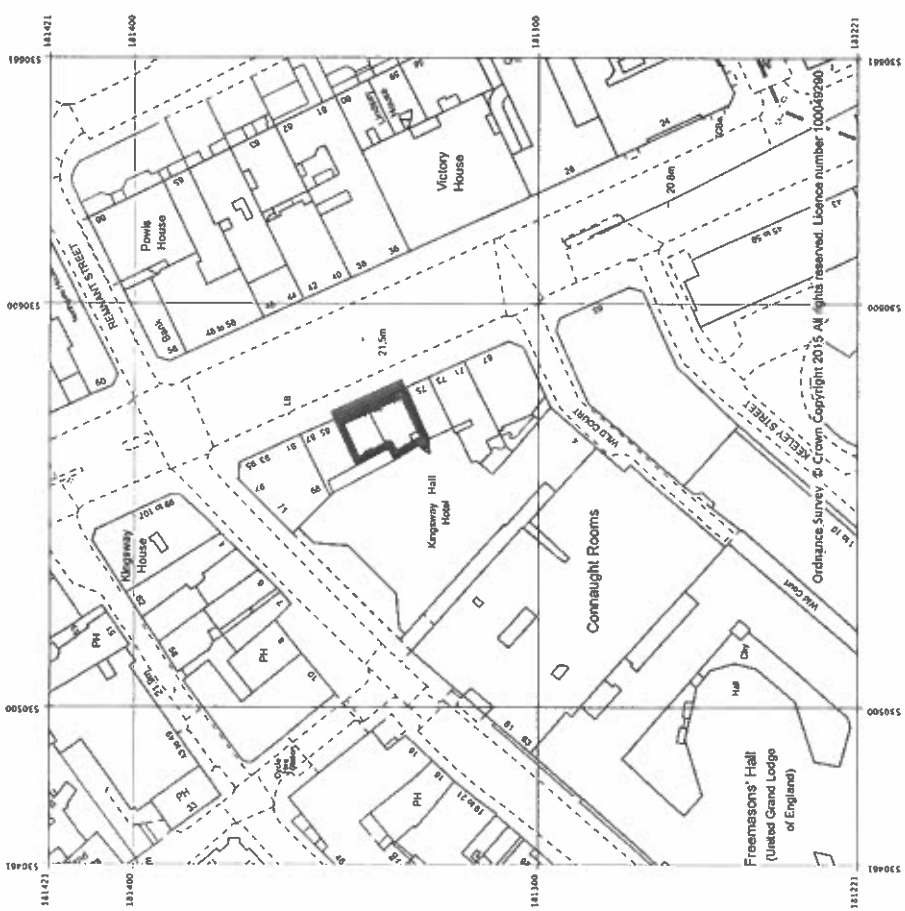

SITE PLAN
SCALE 1:1250