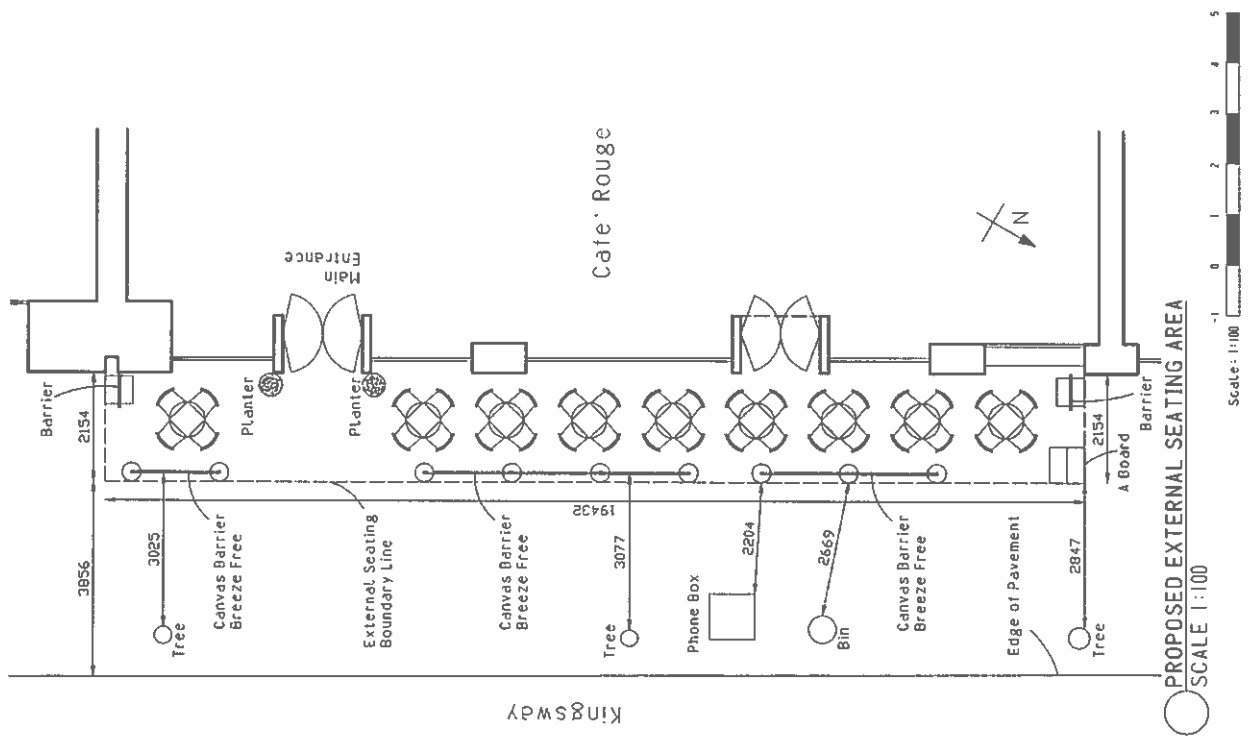

Valerio Salvo Design
28 Haddon Road, Dagenham, London E9 6AN
Tel: 020 7471 3200
Fax: 020 7471 3201
www.valerio-salvo.com

RIBA Chartered Architects
Cafe Rouge London WC2B 5SR
Valerio Salvo Project: Cafe Rouge Kingsway

1/1

EXTERNAL SEATING AREA SCHEDULE

Tables 700mm Dia. = 9
Chairs = 36

PROPOSED EXTERNAL SEATING AREA
SCALE 1:100