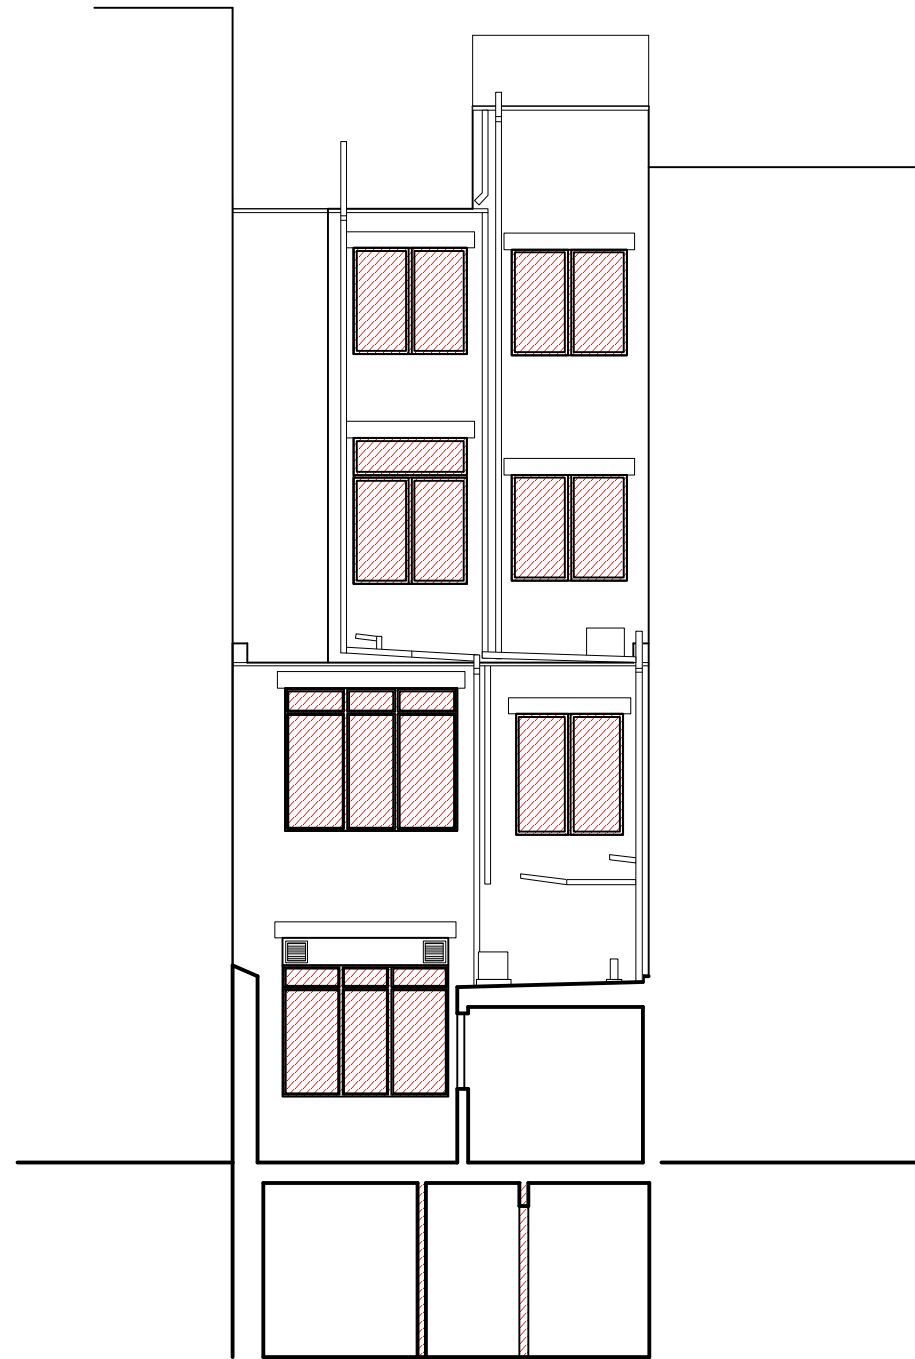

Notes:

Poetry Society
22 Betterton Street
London
WC2H 9BX

Elevation to Betterton Street

Rear Elevation

 Demolitions

Poetry Society Offices and Poetry Café

Mills Power

REVISIONS:
A 29.04.16 ISSUED FOR TENDER
C 28.06.16 ISSUED FOR PLANNING

NOTES:
DO NOT SCALE FROM THIS DRAWING
ALL DIMENSIONS TO BE VERIFIED ON SITE

DEMOS-ELEVATIONS POETRY SOCIETY

1:100 @ A3 049-332

www.millspower.com 52 Summerlee Avenue London N2 9QP 07734 591972