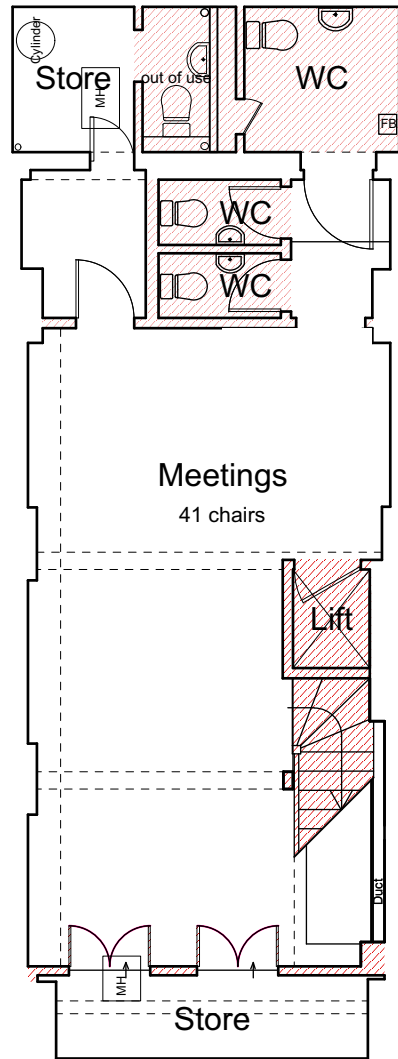

**Notes:**

Poetry Society  
22 Betterton Street  
London  
WC2H 9BX

**Basement**

**Ground Floor**

**First Floor**

Demolitions

**Poetry Society Offices and Poetry Café**

**Mills Power**

REVISIONS:  
A 29.04.16 ISSUED FOR TENDER  
C 28.06.16 ISSUED FOR PLANNING

NOTES:  
DO NOT SCALE FROM THIS DRAWING  
ALL DIMENSIONS TO BE VERIFIED ON SITE

DEMOS-PLANS

POETRY SOCIETY

1:100 @ A3

049-233

www.millspower.com 52 Summerlee Avenue London N2 9QP 07734 591972