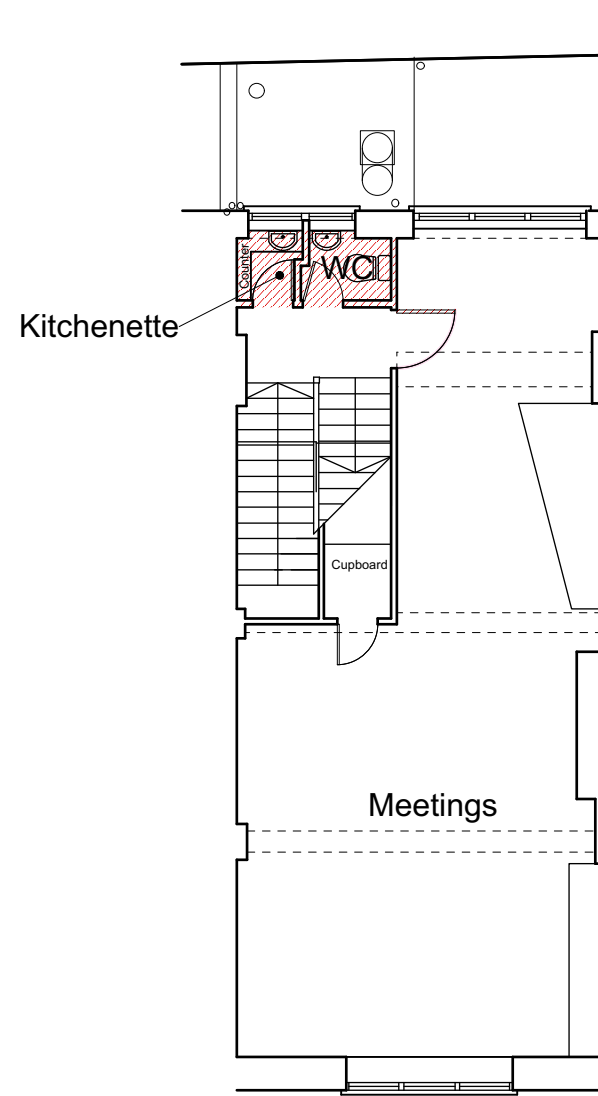

**Notes:**

Poetry Society  
22 Betterton Street  
London  
WC2H 9BX

**Basement**

**Ground Floor**

**First Floor**

Demolitions

**Poetry Society Offices and Poetry Café**

**Mills Power**

REVISIONS:  
A 29.04.16 ISSUED FOR TENDER  
C 28.06.16 ISSUED FOR PLANNING

NOTES:  
DO NOT SCALE FROM THIS DRAWING  
ALL DIMENSIONS TO BE VERIFIED ON SITE

DEMOS-PLANS

POETRY SOCIETY

1:100 @ A3

049-233

www.millspower.com 52 Summerlee Avenue London N2 9QP 07734 591972