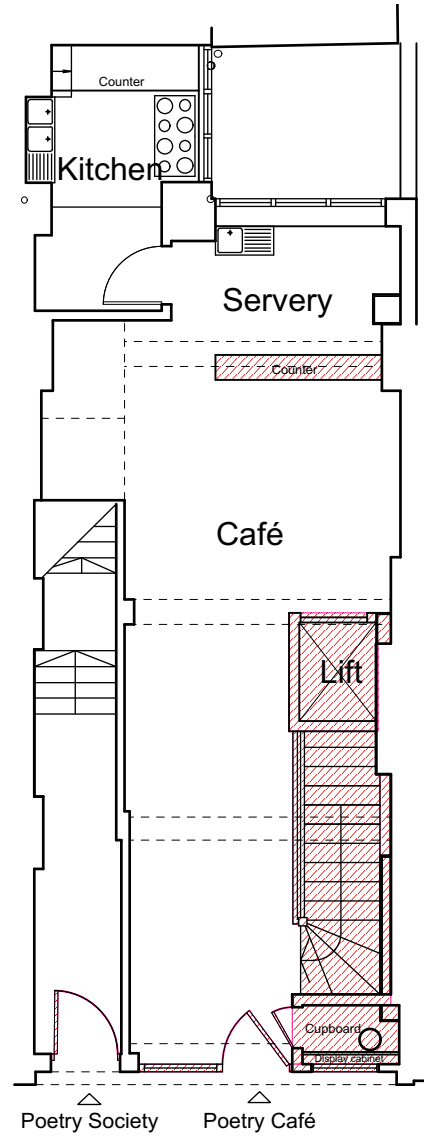

**Notes:**

Poetry Society  
22 Betterton Street  
London  
WC2H 9BX

**Basement**

**Ground Floor**

**First Floor**

Demolitions

**Poetry Society Offices and Poetry Café**

**Mills Power**

REVISIONS:  
A 29.04.16 ISSUED FOR TENDER  
C 28.06.16 ISSUED FOR PLANNING

NOTES:  
DO NOT SCALE FROM THIS DRAWING  
ALL DIMENSIONS TO BE VERIFIED ON SITE

DEMOS-PLANS

POETRY SOCIETY

1:100 @ A3

049-233

www.millspower.com 52 Summerlee Avenue London N2 9QP 07734 591972