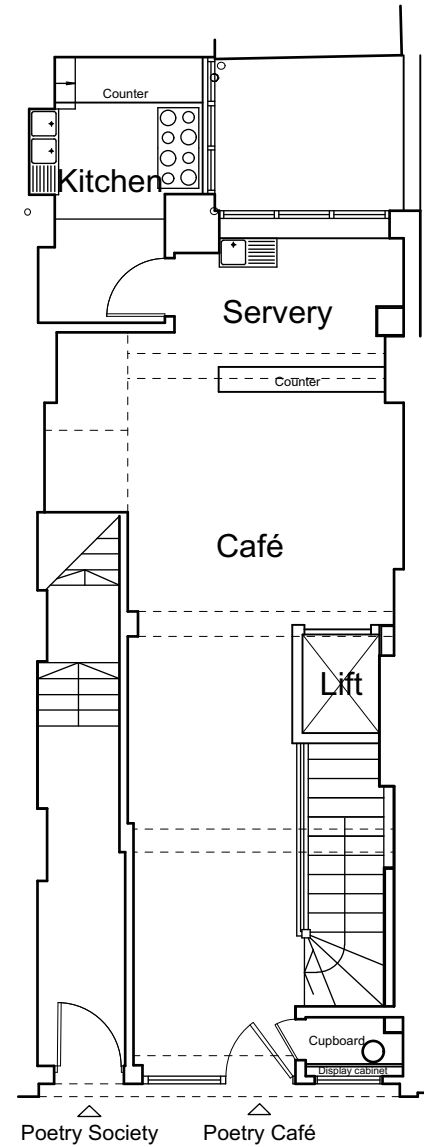

Basement

Ground Floor

First Floor

Poetry Society Offices and Poetry Café

Mills Power

REVISIONS:
 - 27.09.25 FIRST ISSUE
 C 28.06.16 ISSUED FOR PLANNING

NOTES:
 DO NOT SCALE FROM THIS DRAWING
 ALL DIMENSIONS TO BE VERIFIED ON SITE

EXISTING PLANS

POETRY SOCIETY

1:100 @ A3

049-051

www.millspower.com 52 Summerlee Avenue London N2 9QP 07734 591972