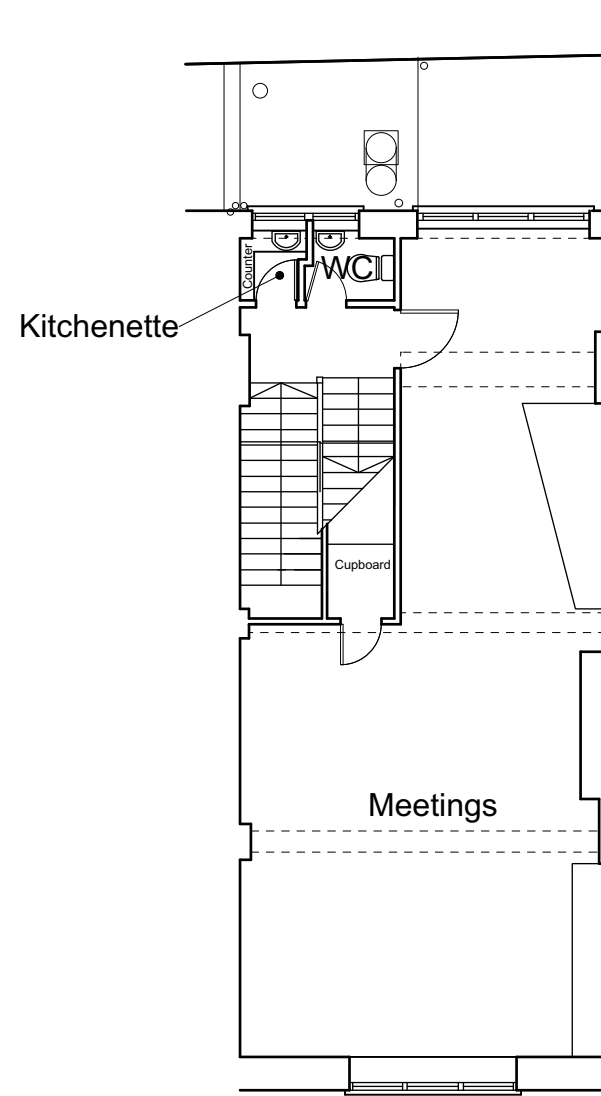

Basement

Ground Floor

First Floor

Poetry Society Offices and Poetry Café

Mills Power

REVISIONS:
 - 27.09.25 FIRST ISSUE
 C 28.06.16 ISSUED FOR PLANNING

NOTES:
 DO NOT SCALE FROM THIS DRAWING
 ALL DIMENSIONS TO BE VERIFIED ON SITE

EXISTING PLANS

POETRY SOCIETY

1:100 @ A3

049-051

www.millspower.com 52 Summerlee Avenue London N2 9QP 07734 591972