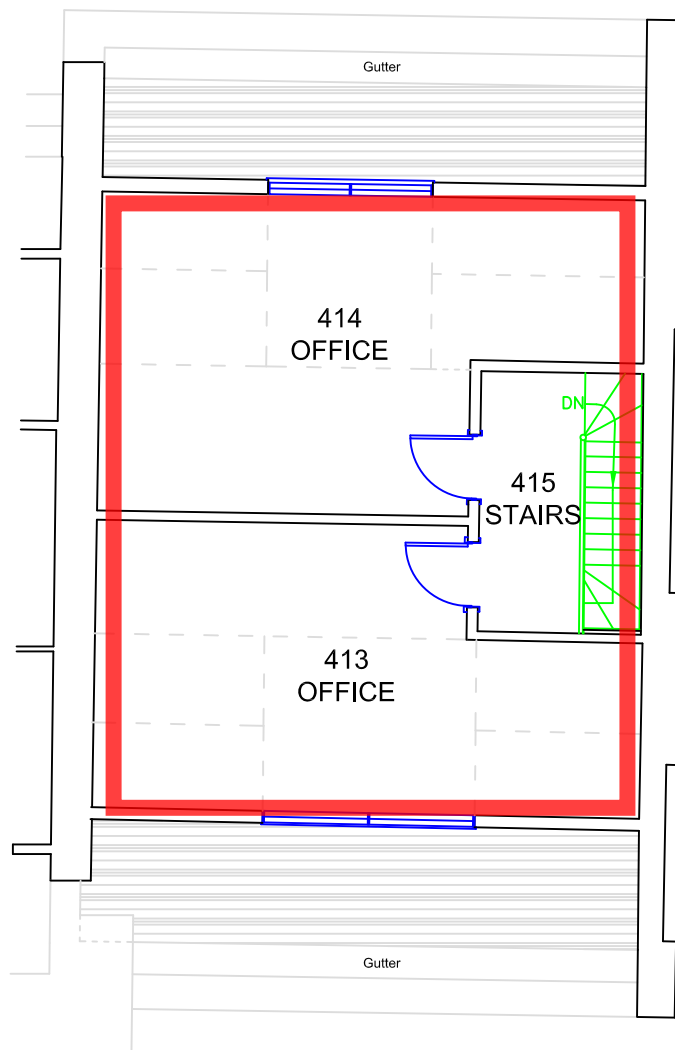

BASE FLOOR PLAN
 GORDON SQUARE, 26
 GROUND FLOOR

UCL ESTATES
GOWER STREET, LONDON WC1E 6BT

BASE FLOOR PLAN

GORDON SQUARE, 26
FIRST FLOOR

UCL ESTATES
GOWER STREET, LONDON WC1E 6BT

BASE FLOOR PLAN
GORDON SQUARE, 26
SECOND FLOOR

UCL ESTATES
GOWER STREET, LONDON WC1E 6BT

Base Floor Plan
GORDON SQUARE, 26
THIRD FLOOR

UCL ESTATES
GOWER STREET, LONDON WC1E 6BT

BASE FLOOR PLAN

GORDON SQUARE, 26
FOURTH FLOOR

UCL ESTATES
GOWER STREET, LONDON WC1E 6BT

BASE FLOOR PLAN

GORDON SQUARE, 26
BASEMENT