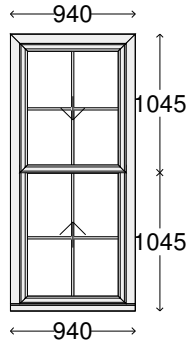

7	Eurocell Vertical Slider (Glazed) O/A Sizes 940mm x 2090mm (V/S)
	Third Floor