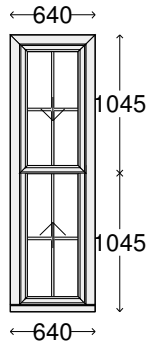

Glazing Details & Appertures

Energy Rated C - VS 4-16-4 Clear Low E : 16mm Swiss V Spacer Georgian
Bar 18mm Bar White Std Joints Argon Gas Filled
A1 - (439 x 926) A6 - (440 x 925)

10	Eurocell Vertical Slider (Glazed) O/A Sizes 640mm x 2090mm (V/S)
	Third Floor