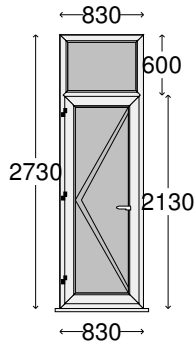

Glazing Details & Apertures

Energy Rated C - VS 4-16-4 Clear Low E : 16mm Swiss V Spacer Georgian
Bar 18mm Bar White Std Joints Argon Gas Filled
A1 - (749 x 926) A6 - (750 x 925)

6	Logik 70mm Residential Door (Glazed) O/A Sizes 830mm x 2760mm (Style 4)
	Third Floor