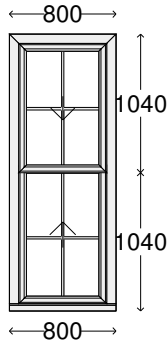

1	Eurocell Vertical Slider (Glazed) O/A Sizes 640mm x 2090mm (V/S) Third Floor	Specification	Chk
		Frame (Head) VSW001 V/S Outerframe [ ] Frame (Cill) VSW005 Cill Adapter [ ] Frame (Left jamb) VSW001 V/S Outerframe [ ] Frame (Right jamb) VSW001 V/S Outerframe [ ] Sash VSW002 57mm Slim Sash [ ] Sash #2 VSW003 68mm Med Sash [ ] <b>Colour White</b> [ ] <b>Sash colour White</b> [ ] Bead type Ovolo Bottom V/S Bead [ ] Open in/out Open in [ ] Glazed in/out Glazed in [ ] VS Hardware Colour White [ ] VS Sash Horn with Horns [ ] VS Travel Restrictor None [ ]	

**Glazing Details & Apertures**

Energy Rated C - V/S 4-16-4 Obs Low E : 16mm Swiss V Spacer  
 Stippolyte Georgian Bar 18mm Bar White Std Joints Argon  
 Gas Filled  
 A1 - (439 x 926) A6 - (440 x 925)

2	Eurocell Vertical Slider (Glazed) O/A Sizes 940mm x 2090mm (V/S) Third Floor	Specification	Chk
		Frame (Head) VSW001 V/S Outerframe [ ] Frame (Cill) VSW005 Cill Adapter [ ] Frame (Left jamb) VSW001 V/S Outerframe [ ] Frame (Right jamb) VSW001 V/S Outerframe [ ] Sash VSW002 57mm Slim Sash [ ] Sash #2 VSW003 68mm Med Sash [ ] <b>Colour White</b> [ ] <b>Sash colour White</b> [ ] Bead type Ovolo Bottom V/S Bead [ ] Open in/out Open in [ ] Glazed in/out Glazed in [ ] VS Hardware Colour White [ ] VS Sash Horn with Horns [ ] VS Travel Restrictor None [ ]	

**Glazing Details & Apertures**

Energy Rated C - VS 4-16-4 Clear Low E : 16mm Swiss V Spacer Georgian  
 Bar 18mm Bar White Std Joints Argon Gas Filled  
 A1 - (739 x 926) A6 - (740 x 925)

<b>3</b>	Eurocell Vertical Slider (Glazed) O/A Sizes 800mm x 2080mm (V/S)
	Third Floor