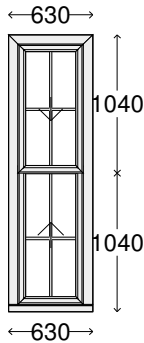

Glazing Details & Apertures

Energy Rated C - VS 4-16-4 Clear Low E : 16mm Swiss V Spacer Georgian
Bar 18mm Bar White Std Joints Argon Gas Filled
A1 - (599 x 921) A6 - (600 x 920)

4	Eurocell Vertical Slider (Glazed) O/A Sizes 630mm x 2080mm (V/S)
	Third Floor