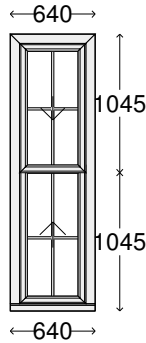

9	Eurocell Vertical Slider (Glazed) O/A Sizes 640mm x 2090mm (V/S)
	Third Floor