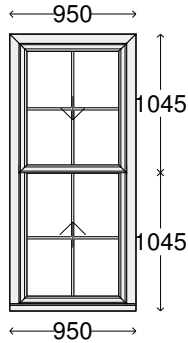

5	Eurocell Vertical Slider (Glazed) O/A Sizes 950mm x 2090mm (V/S)
	Third Floor