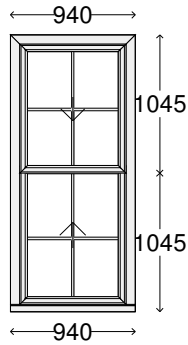

Glazing Details & Apertures

Energy Rated C - VS 4-16-4 Clear Low E : 16mm Swiss V Spacer Georgian
Bar 18mm Bar White Std Joints Argon Gas Filled
A1 - (739 x 926) A6 - (740 x 925)

8	Eurocell Vertical Slider (Glazed) O/A Sizes 940mm x 2090mm (V/S)
	Third Floor