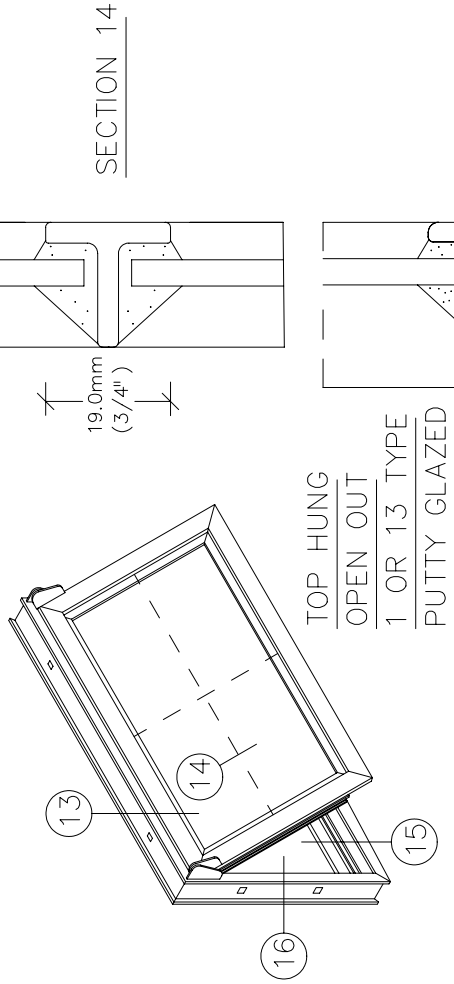

Homelight Windows

TEFLS

B4