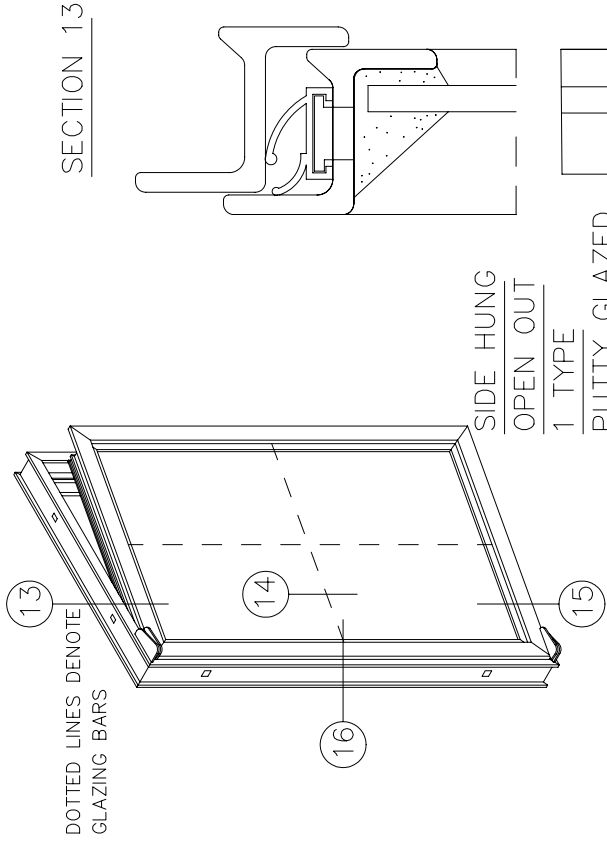

Homelight Windows

TEFLS

B4