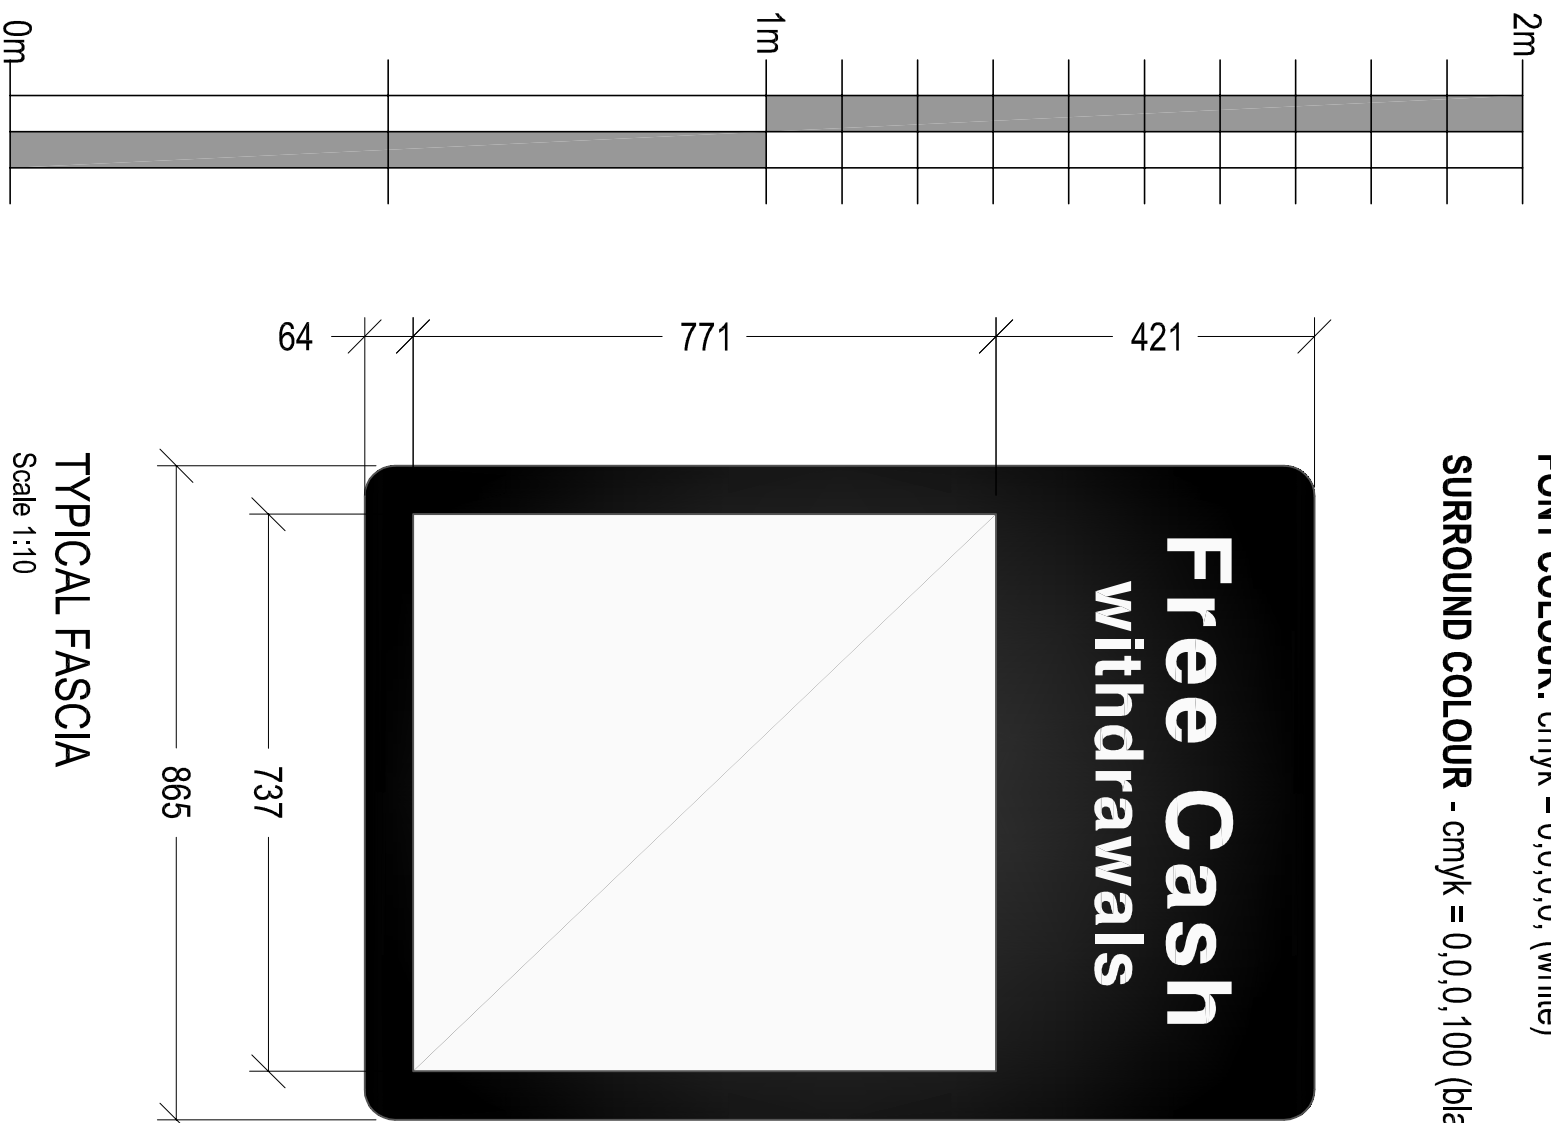

FONT: Eurostile

FONT COLOUR: cmyk = 0,0,0,0, (white)

SURROUND COLOUR - cmyk = 0,0,0,100 (black)

Date:	Comments:	By:

GENERAL NOTES:
1) All dimensions in millimeters unless otherwise stated.

Project:
NOTE MACHINE
GENERAL SITE INSTALLATION
ARRANGEMENTS

Drawing Title: TYPICAL FASCIA ELEVATIONS - NON ILLUMINATED			
Ref:	Date:	Rev:	
NM-GA-F1-1N1	24-04-2016		
Scale:	Paper:	Date Rev:	
1:10	A3		