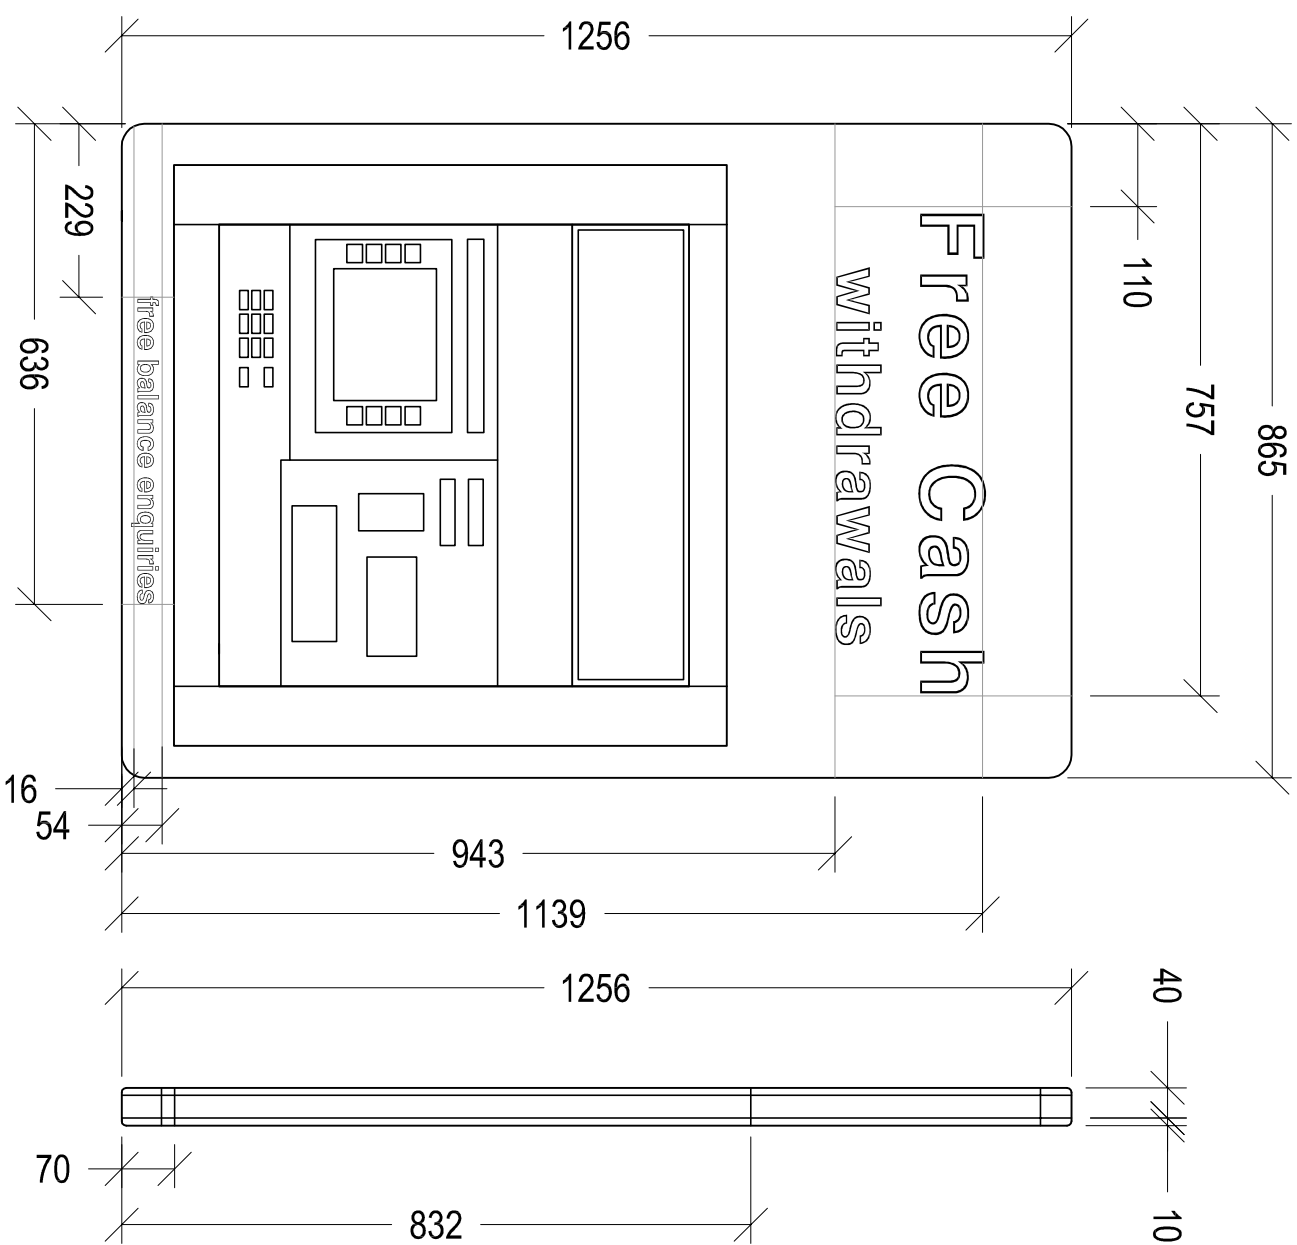

FONT: Eurostile

FONT COLOUR: cmyk = 0,0,0,0, (white)

SURROUND COLOUR - cmyk = 0,0,0,100 (black)

Date:	Comments:	By:

GENERAL NOTES:
1) All dimensions in millimeters unless otherwise stated.

Project:
NOTE MACHINE
GENERAL SITE INSTALLATION
ARRANGEMENTS

Drawing Title: TYPICAL FASCIA ELEVATIONS - NON ILLUMINATED			
Ref:	Date:	Rev:	
NM-GA-F1-1N1	24-04-2016		
Scale:	Paper:	Date Rev:	
1:10	A3		