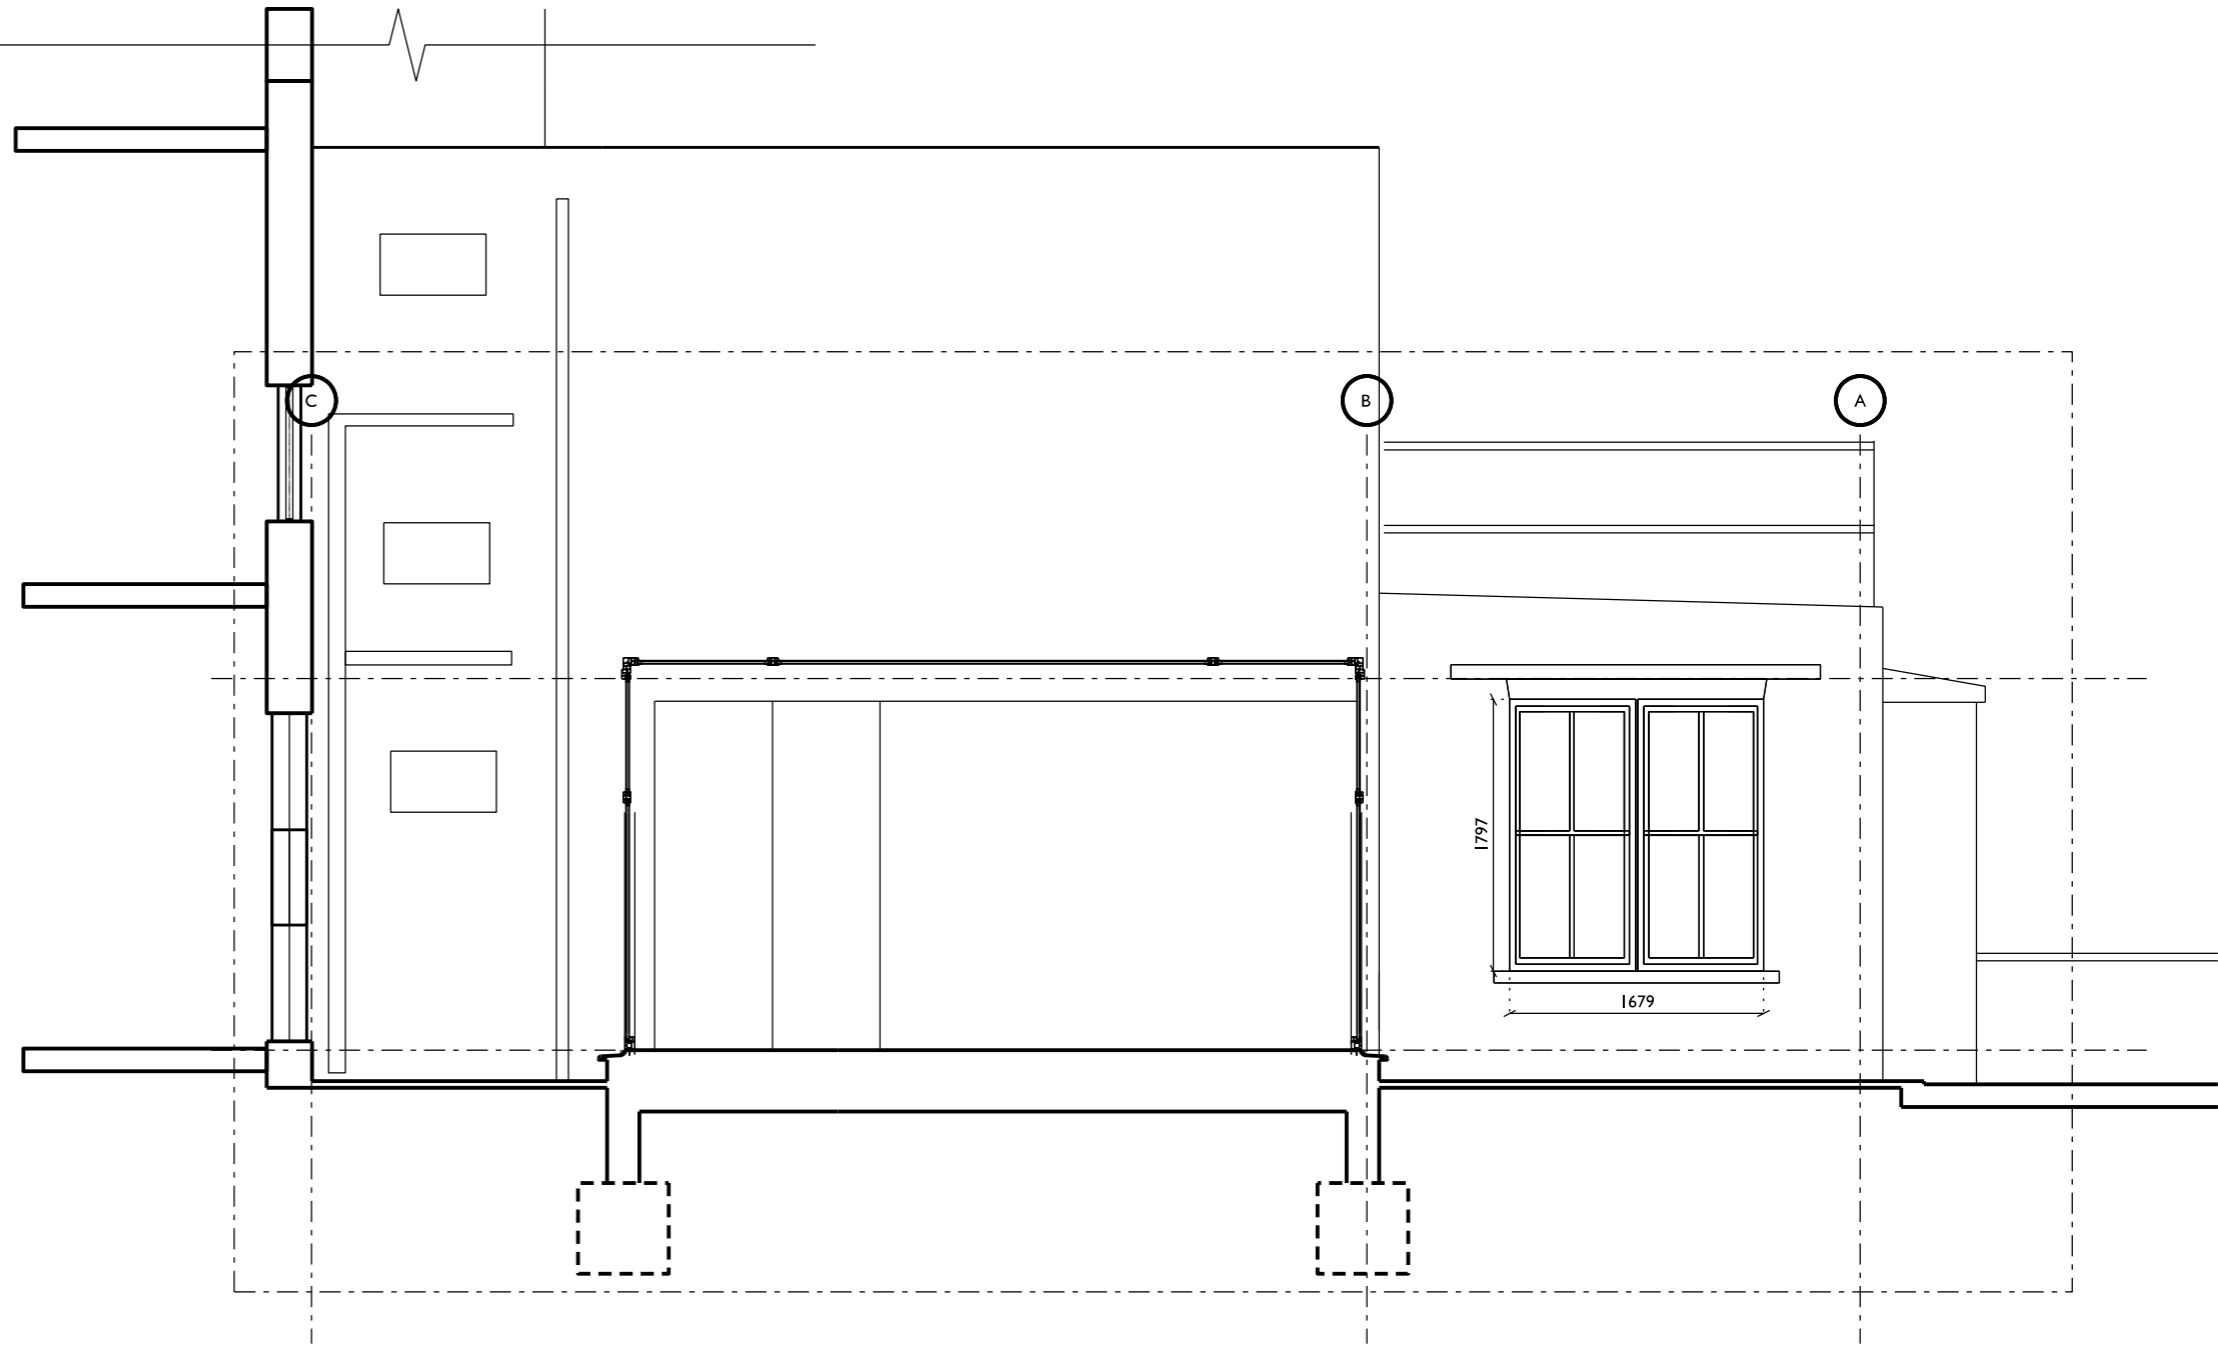

Key Plan

SECTION DD

MARTINS CAMISULI Unit 1, 2A Oakford road London NW5 1AH Tel 020 7267 8622 www.martinscamisuli.co.uk

JOB TITLE 6 Courthope Road
DRWG TITLE Proposed Section DD GA
DRWG NO 134(02)_05
SCALE 1.50@A3
DATE December 2015

REV
NOTES Detail Design

DESIGN DRAWING FOR INFORMATION ONLY, AND IS NOT TO BE CONSTRUCTED FROM.
 ALL DIMENSIONS TO BE CHECKED ON SITE. THIS DRAWING IS COPYRIGHT