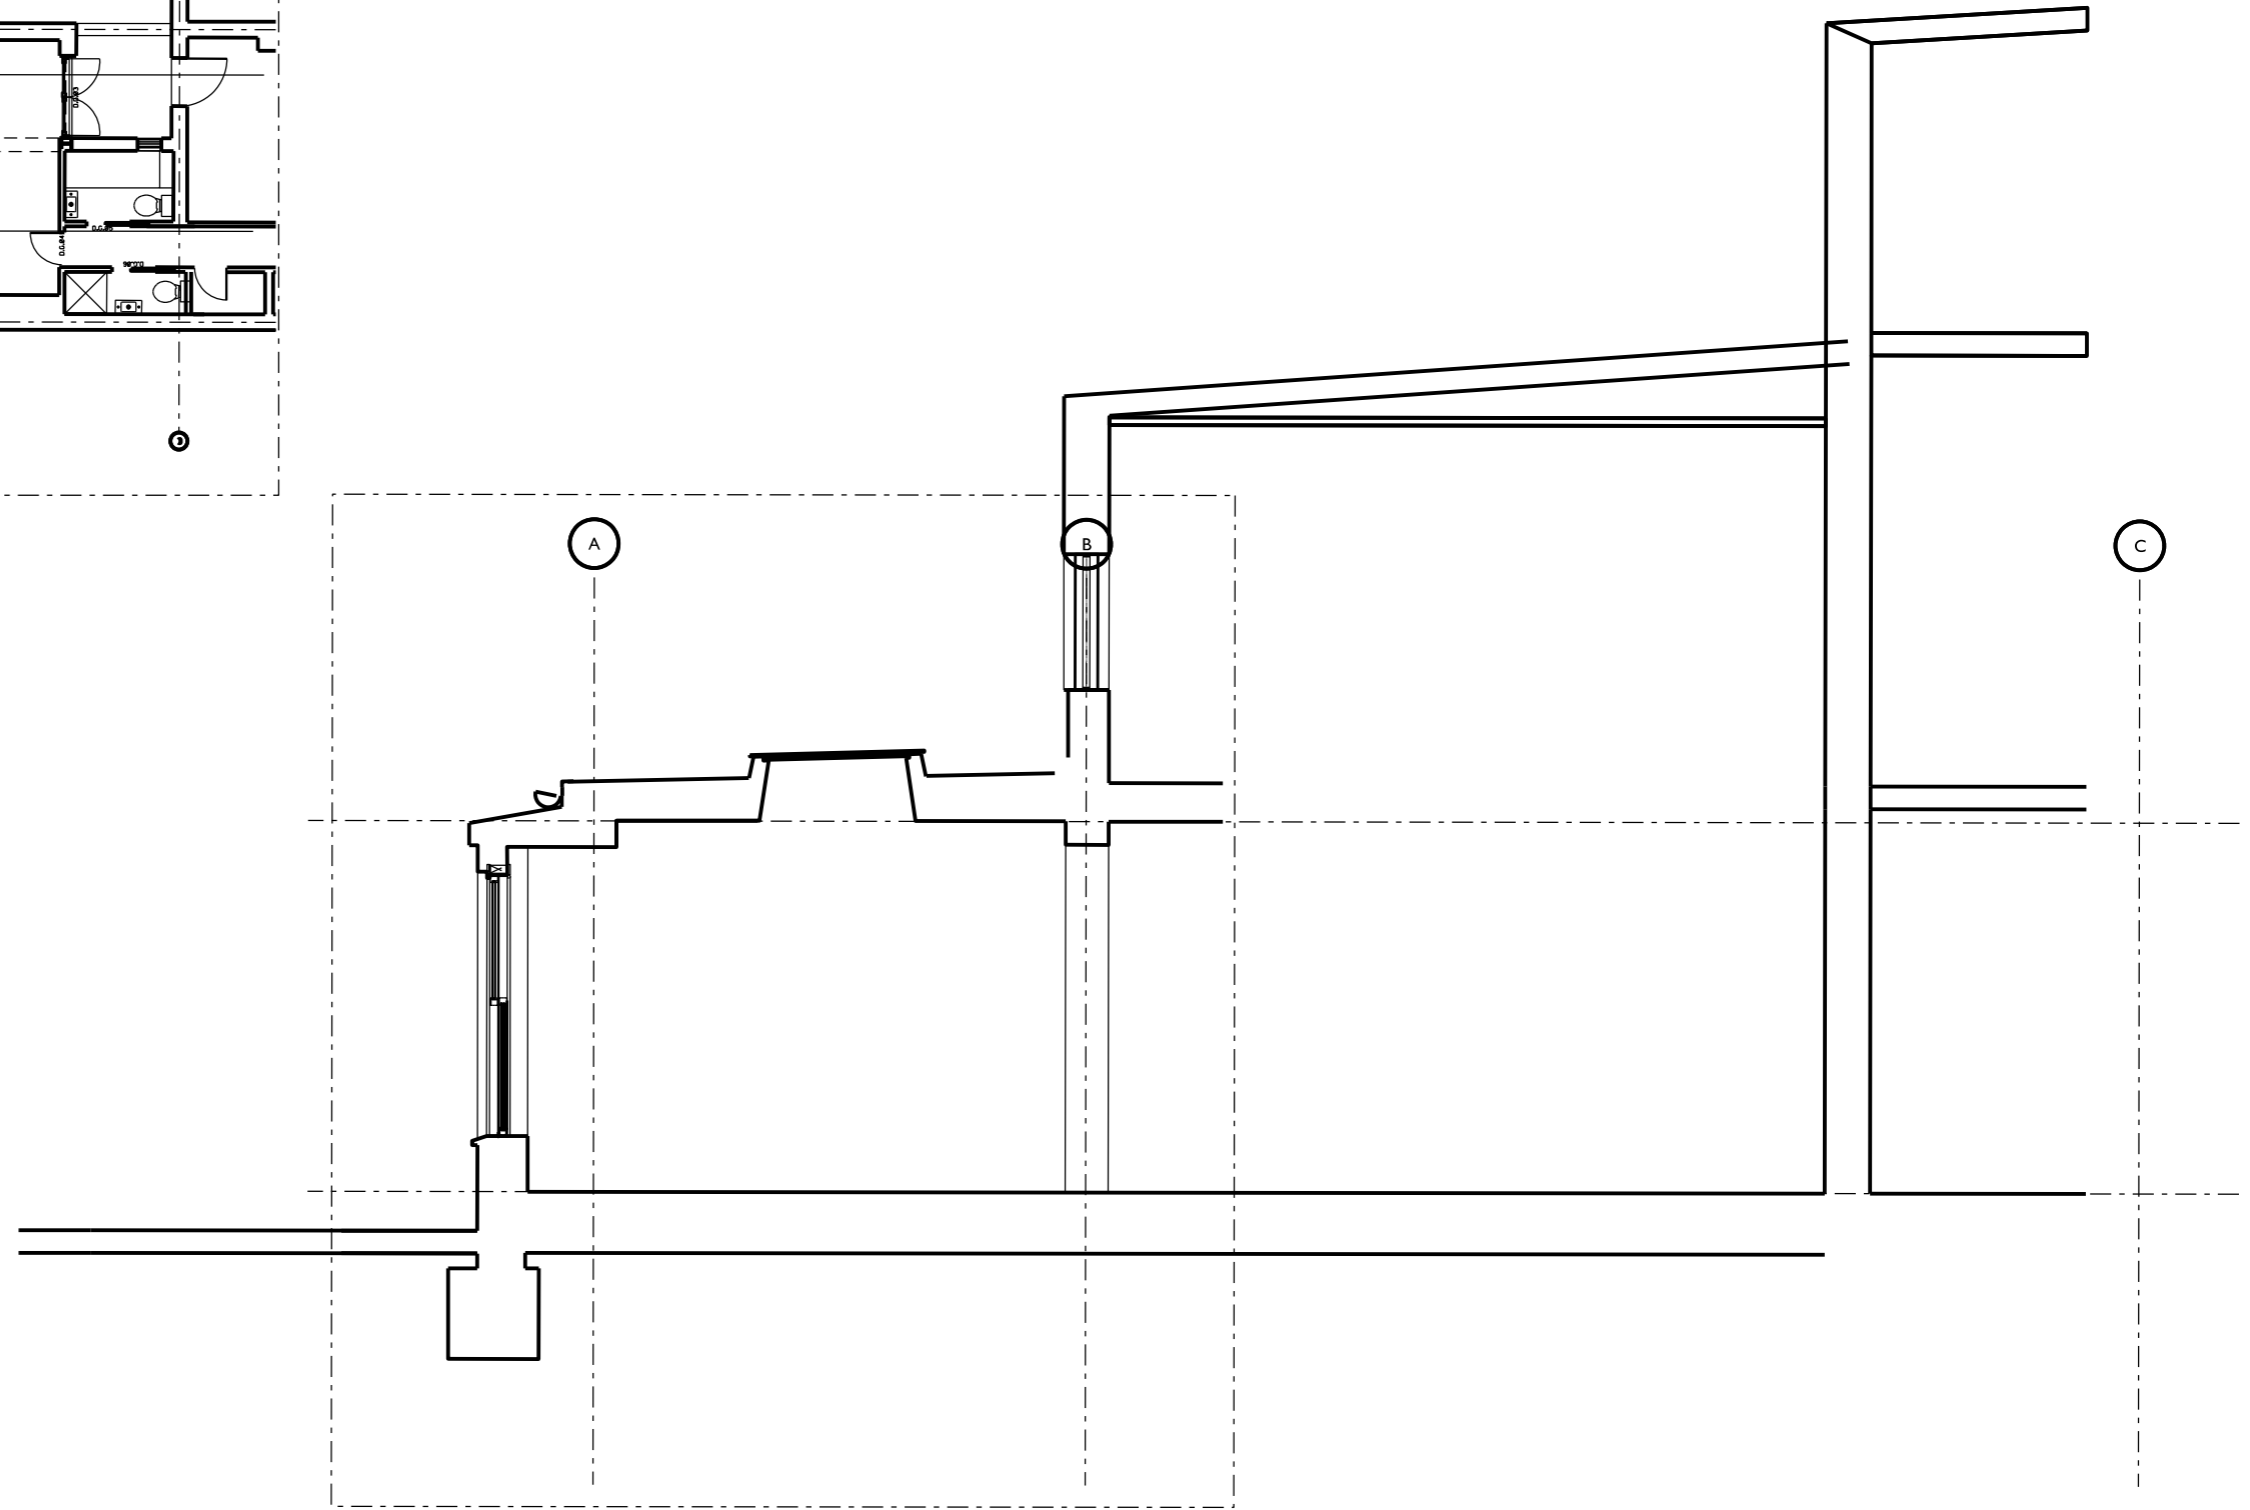

Key Plan

SECTION BB

MARTINS CAMISULI Unit 1, 2A Oakford road London NW5 1AH Tel 020 7267 8622 www.martinscamisuli.co.uk

JOB TITLE 6 Courthope Road
DRWG TITLE Proposed Section BB GA
DRWG NO 134(02)_04
SCALE 1.50@A3
DATE December 2015

REV
NOTES Detail Design

DESIGN DRAWING FOR INFORMATION ONLY, AND IS NOT TO BE CONSTRUCTED FROM.
 ALL DIMENSIONS TO BE CHECKED ON SITE. THIS DRAWING IS COPYRIGHT