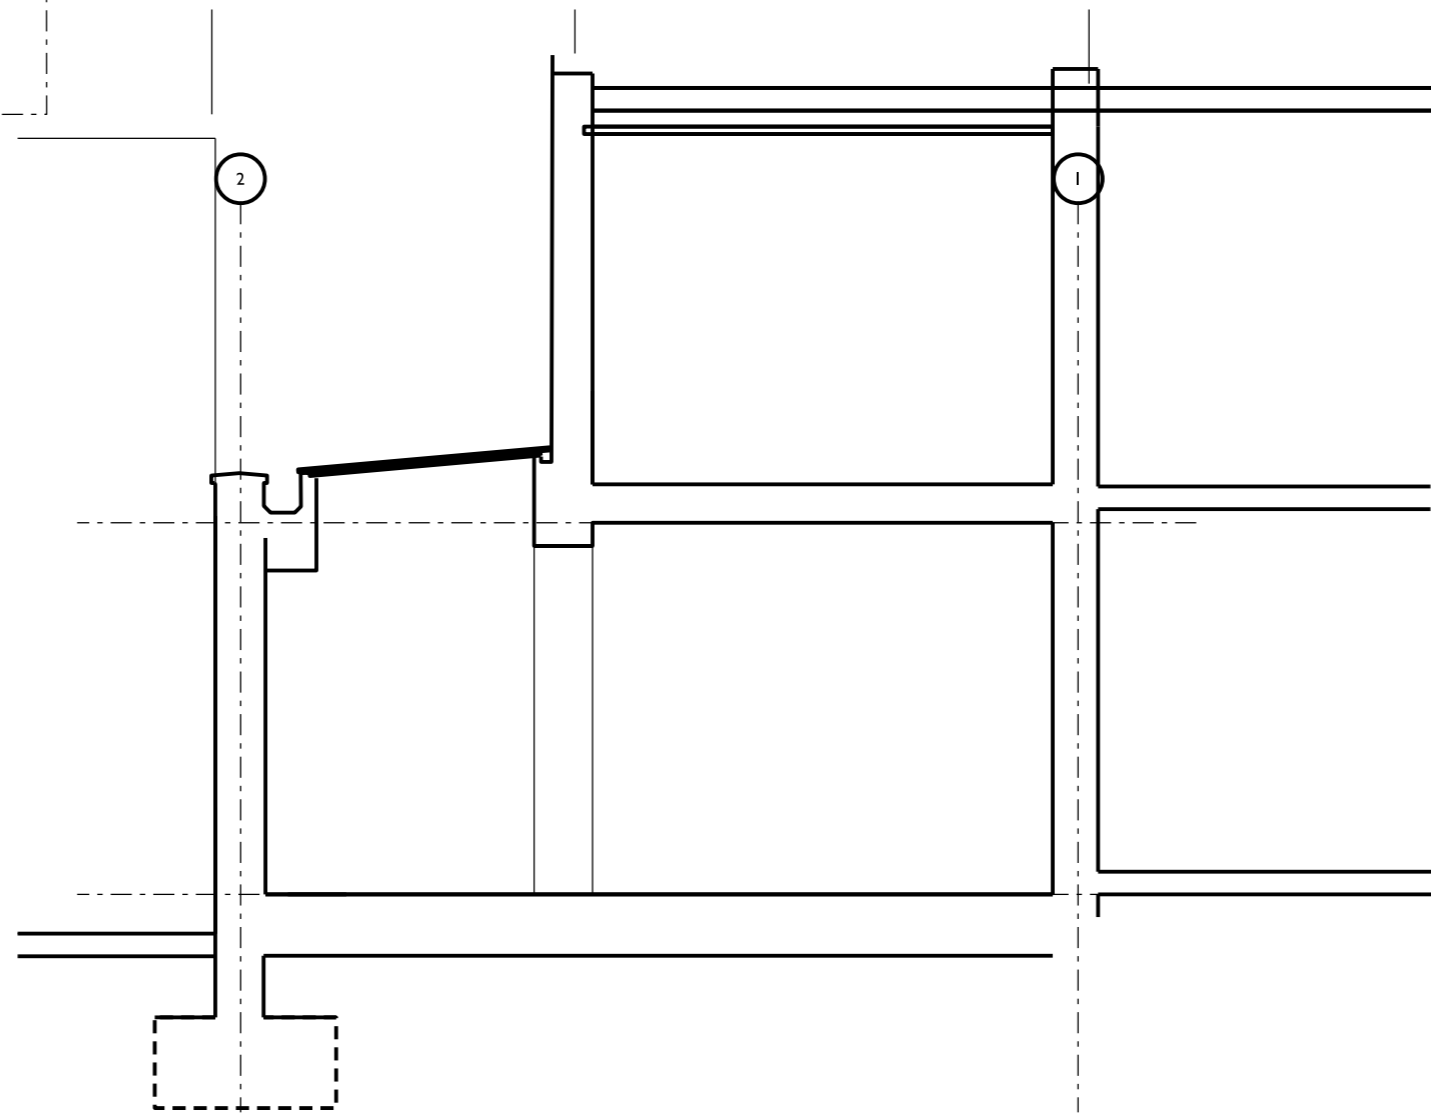

Key Plan

MARTINS CAMISULI Unit 1, 2A Oakford road London NW5 1AH Tel 020 7267 8622 www.martinscamisuli.co.uk

JOB TITLE 6 Courthope Road
DRWG TITLE Proposed Section BB GA
DRWG NO 134(02)_03
SCALE 1.50@A3
DATE December 2015

REV
NOTES Detail Design

DESIGN DRAWING FOR INFORMATION ONLY, AND IS NOT TO BE CONSTRUCTED FROM.
 ALL DIMENSIONS TO BE CHECKED ON SITE. THIS DRAWING IS COPYRIGHT