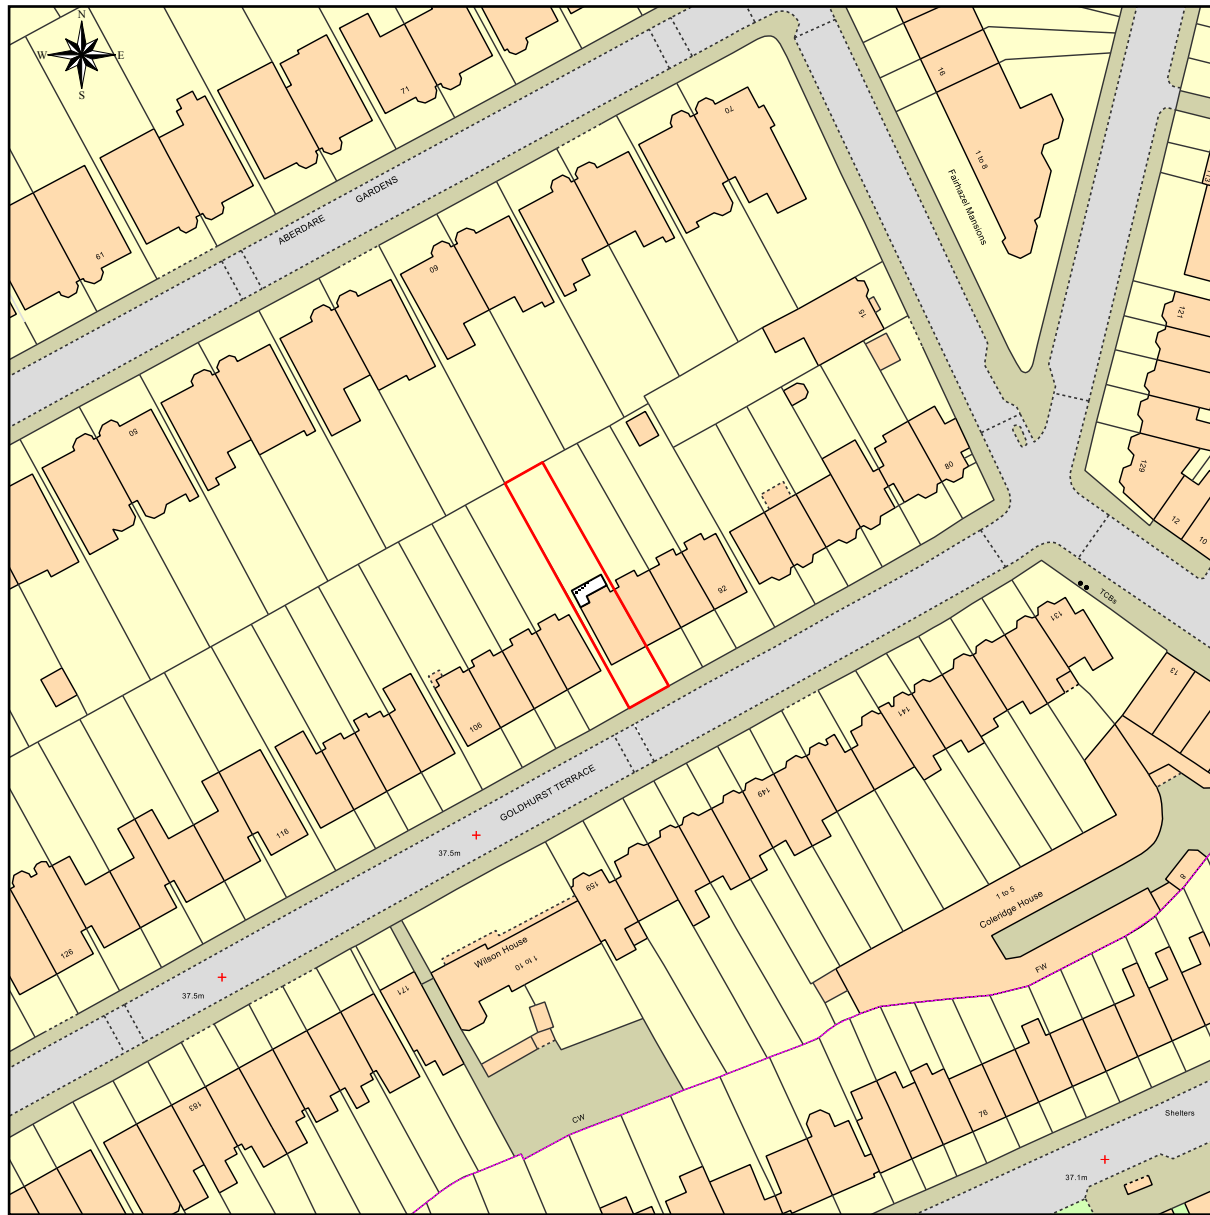

# Location Plan of 98 goldhurst terrace, london, NW6 3HS

This Plan includes the following Licensed Data: OS MasterMap Colour PDF Location Plan by the Ordnance Survey National Geographic Database and incorporating surveyed revision available at the date of production. Reproduction in whole or in part is prohibited without the prior permission of Ordnance Survey. The representation of a road, track or path is no evidence of a right of way. The representation of features, as lines is no evidence of a property boundary. © Crown copyright and database rights, 2016. Ordnance Survey 0100031673

0m 20m 40m 60m 80m 100m

Scale: 1:1250, paper size: A4

Revisions  
A - Extension shortened to 4m,  
21/06/2016

**daprato** design

Architectural Design Consultants  
32 Bloomsbury Street, London WC1B 3QJ  
E-mail: info@daprato.design.com  
Mob: 07958478063

[www.daprato.design.com](http://www.daprato.design.com)

planning

DRAWING TITLE	DRAWING NUMBER		
LOCATION PLAN Garden Flat, 98a Goldhurst Terrace, London NW6 3HS	1602/P/020		
	SCALE	DATE	REVISION
	1:1250@A4	MAR. 2016	A