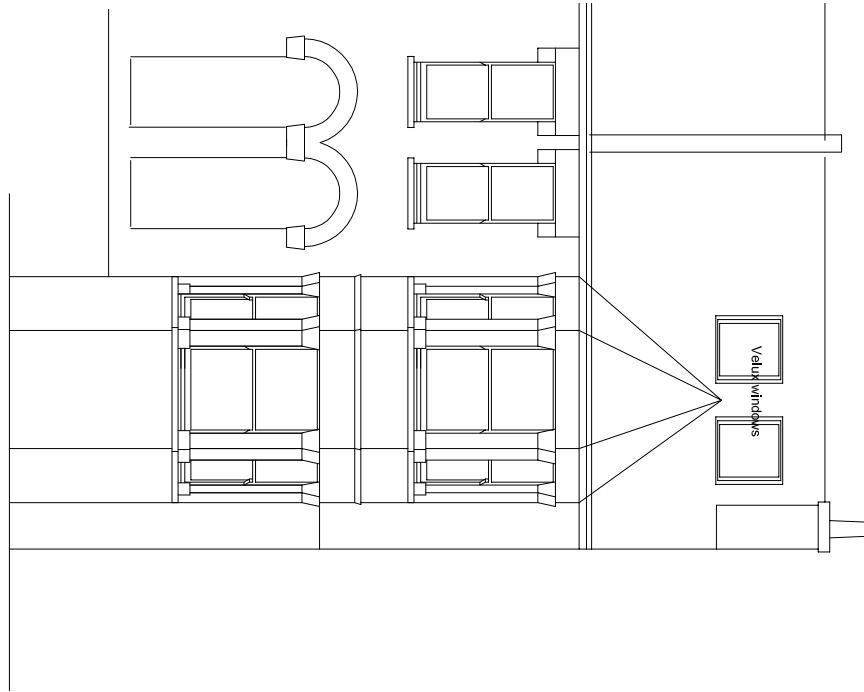

FRONT ELEVATION

REAR ELEVATION

A4

Yiannis Pareas Chartered Architects
82 Mill Lane
London NW6 1NL
Tel 020 7431 5022 fax 020 7435 6571

FLAT 2
33 GLADYS ROAD
LONDON NW6 2PU

SCALE 1:100

Rev B 27/06/16 Width of dormer reduced

Rev A 11/05/16 Rear wall to dormer changed

**ELEVATIONS
AS PROPOSED**

DRAWING NO 643/6

B