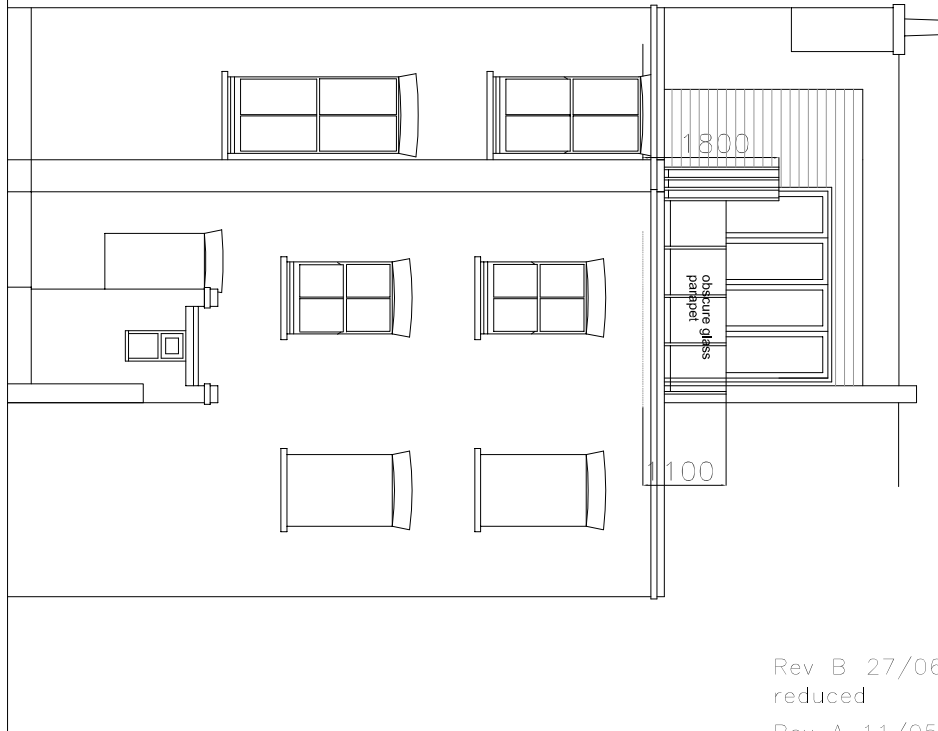

FRONT ELEVATION

REAR ELEVATION

A4

Yiannis Pareas Chartered Architects
82 Mill Lane
London NW6 1NL
Tel 020 7431 5022 fax 020 7435 6571

FLAT 2
33 GLADYS ROAD
LONDON NW6 2PU

SCALE 1:100

Rev B 27/06/16 Width of dormer reduced

Rev A 11/05/16 Rear wall to dormer changed

**ELEVATIONS
AS PROPOSED**

DRAWING NO 643/6

B