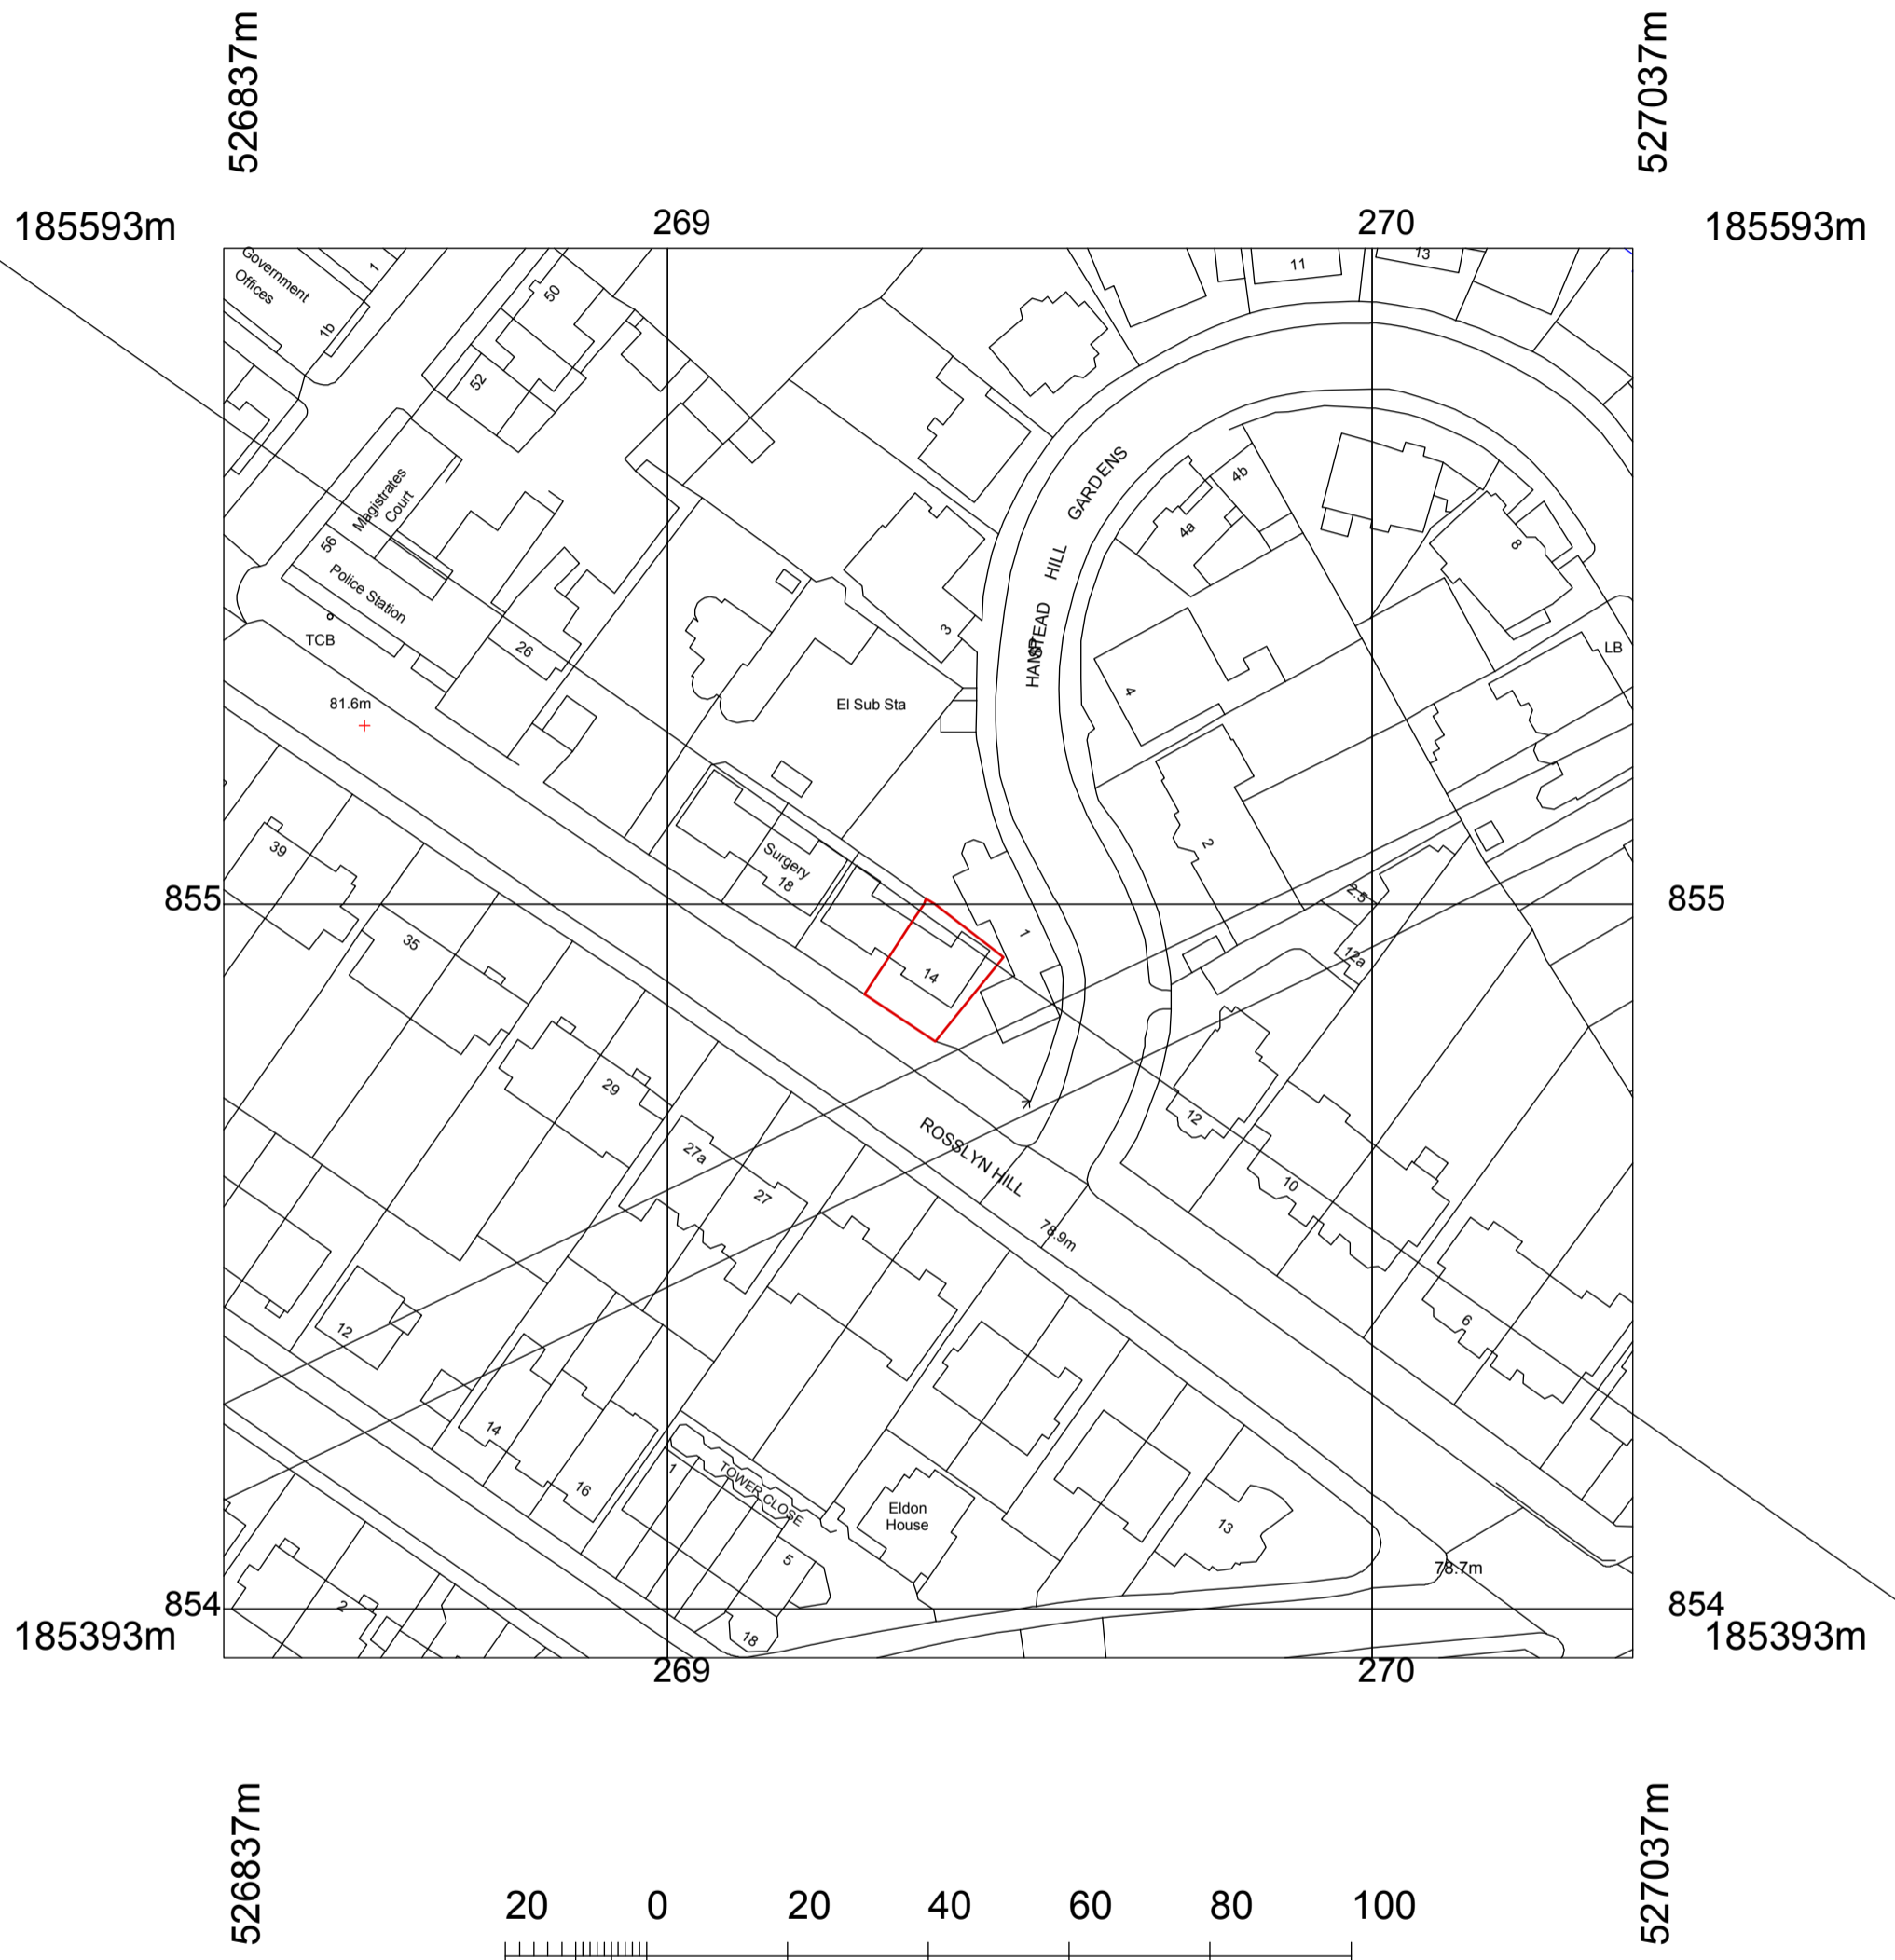

14 Rosslyn Hill

© Crown copyright and database rights 2016 OS 100035409

Reproduction in whole or in part is prohibited
without the permission of Ordnance Survey.

PLANNING ISSUE	
Project: 14 Rosslyn Hill	
Drawing Title: Site map	
Date: 24/06/2016	Scale: 1:1000 @ A3
nicholas lee architects Ltd 34A Rosslyn Hill, London NW3 1NH Tel: 020 7435 9315 www.nleearchitects.com	