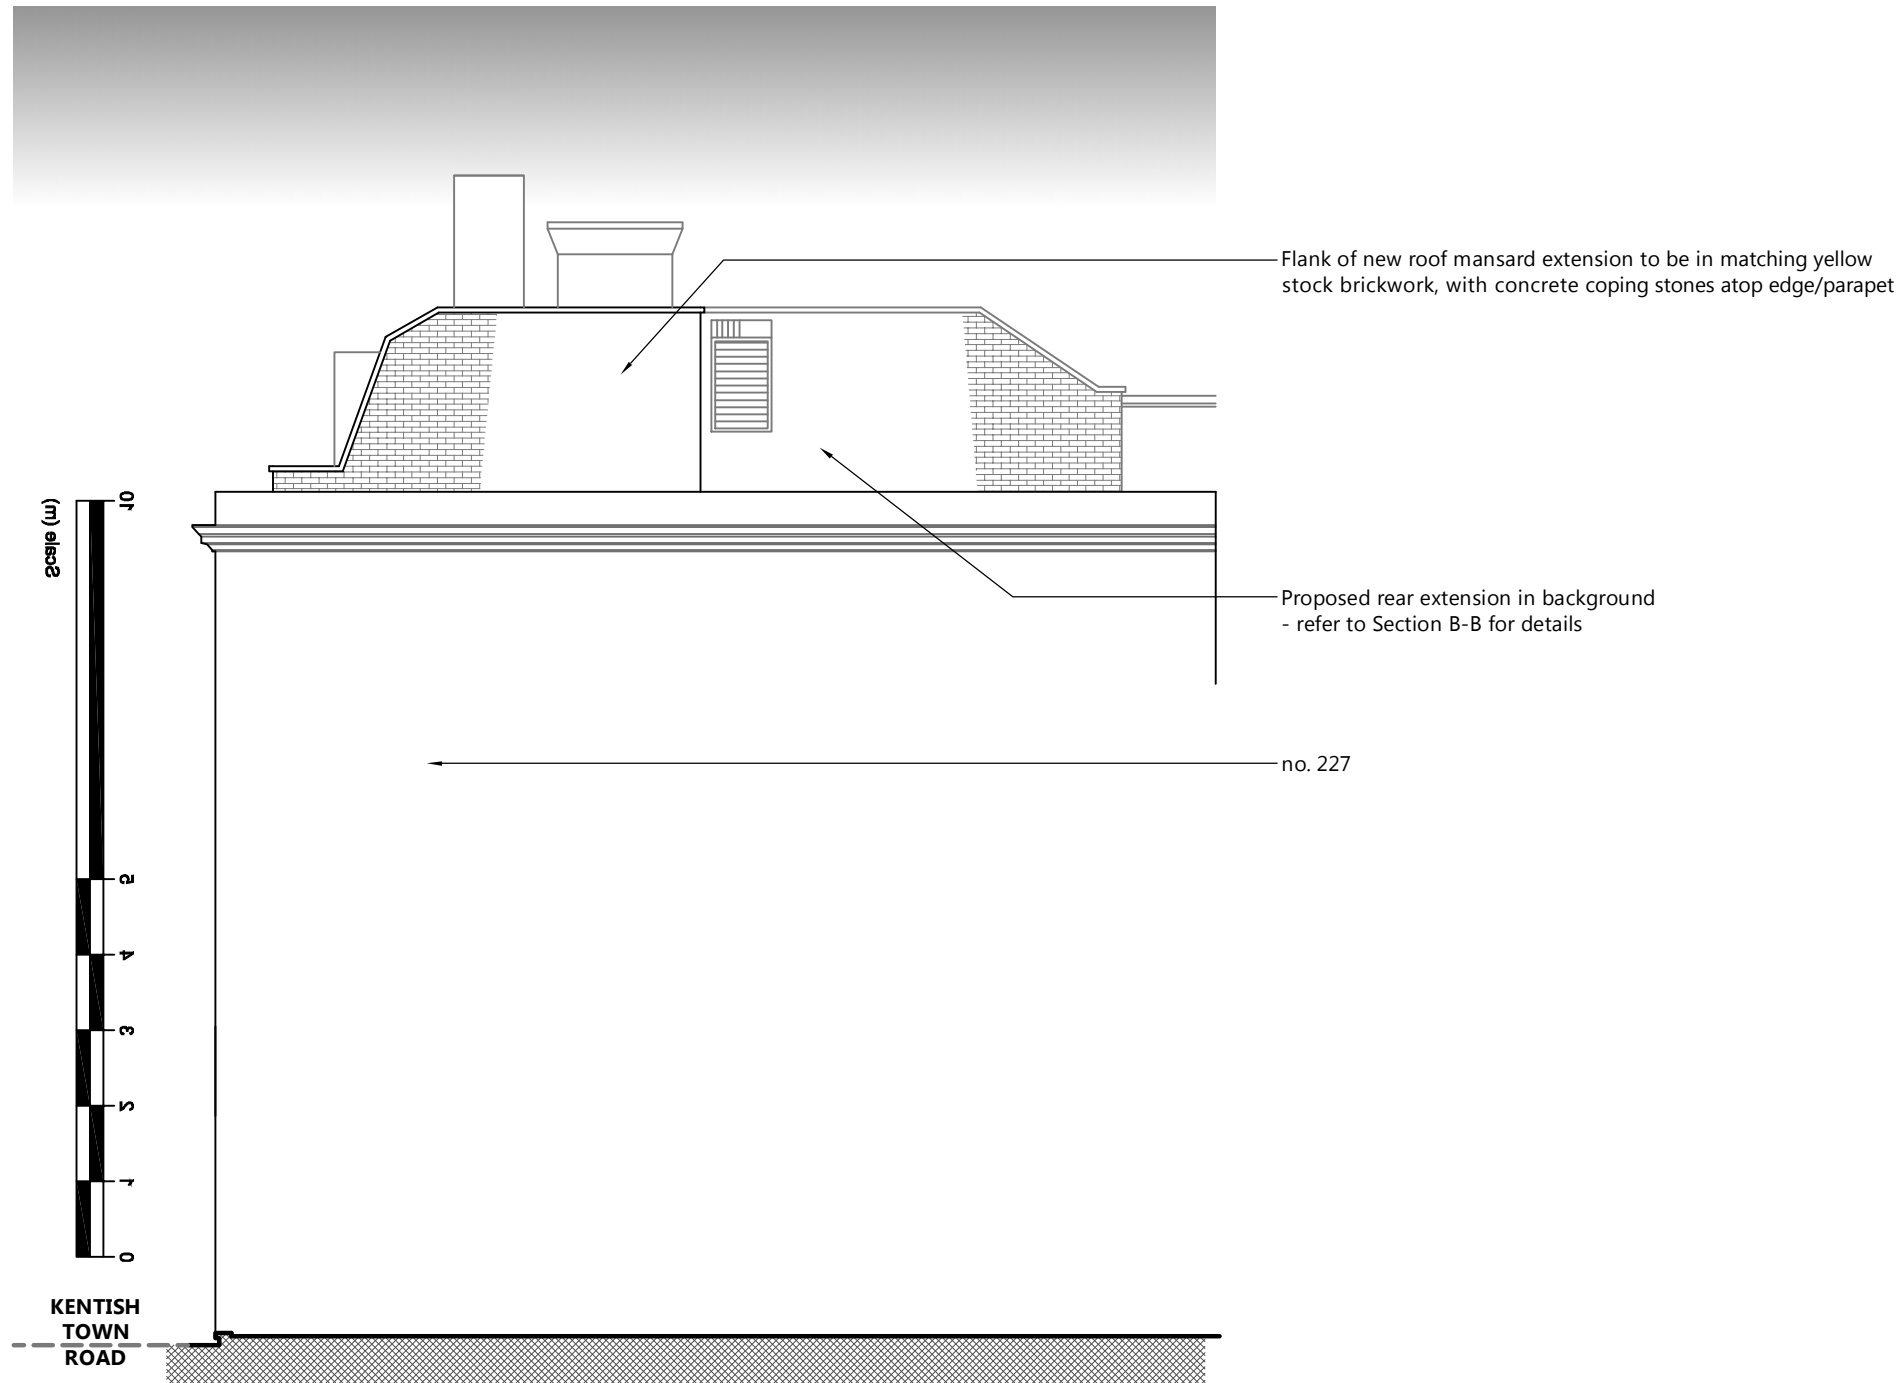

**F flank Elevation**  
Looking South

**NOTES:**  
ALL SCALES/DIMENSIONS FOR PLANNING PURPOSES ONLY.

<b>F flank Elevation Looking South as Proposed</b>	
<b>225 Kentish Town Road London NW5 2JU</b>	
<b>Alterations</b>	<b>Apr. 2014</b>
	<b>1:100 @ A3</b>
<b>Create REIT Ltd</b>	<b>22209-P14</b>
 <b>1 SANDWICH STREET LONDON WC1H 9PF</b> Tel: (020) 7391 7100 Fax: (020) 7391 7121	