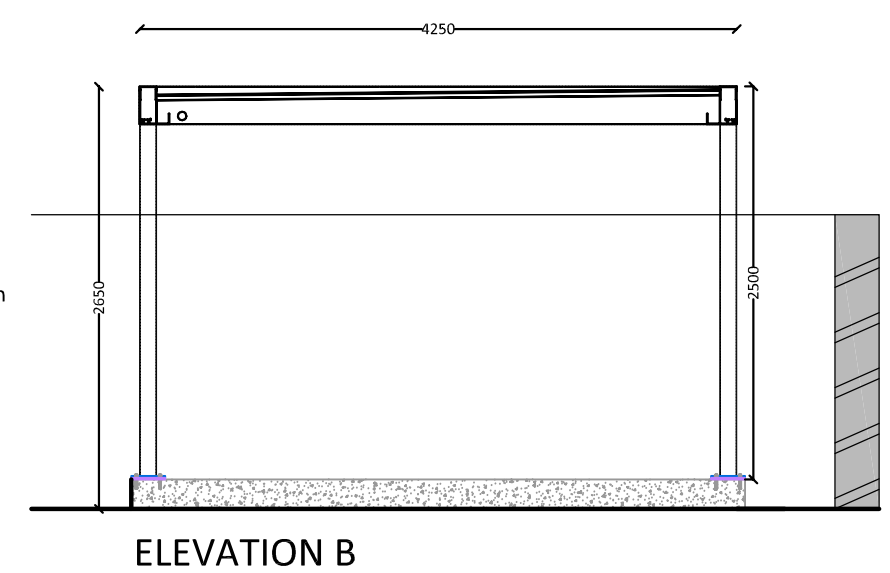

Umbis Gazebo automated solar shading device
 All louvres are fully automated
 2 x 2400 WATT heaters
 8 LED lights 6 WATT with dimming function
 rain sensor
 colour is grey
 Width 4250mm x Length 6000mm x Height 2600mm
 The structure will be mainly aluminium with two timber louvre walls.
 Including 4 supporting legs and integrated rain water drainage system.

PROPOSED GAZEBO

project Flats 1 & 2, 7 Strathray Gardens London NW3 4PA	drawing PLANNING	
drawn JRS	checked RS	
client	scale 1:50	paper size A3
	drawing no 7905 / 12	66 Bickenhall Mansions Bickenhall Street London W1U 6BS t: +44(0)207 486 6675 e: info@mdclondon.com w: www.mdclondon.com