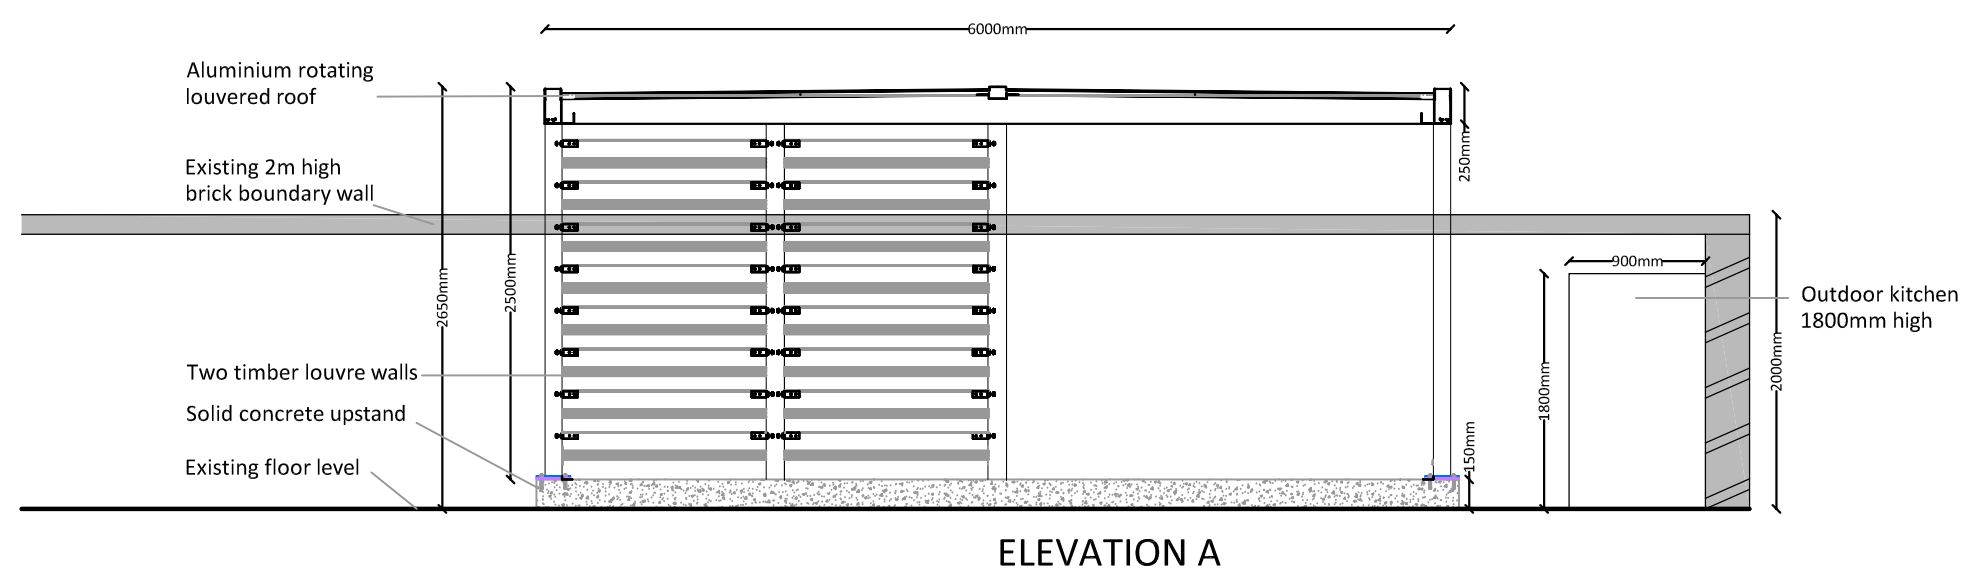

Umbis Gazebo automated solar shading device
 All louvres are fully automated
 2 x 2400 WATT heaters
 8 LED lights 6 WATT with dimming function
 rain sensor
 colour is grey
 Width 4250mm x Length 6000mm x Height 2600mm
 The structure will be mainly aluminium with two timber louvre walls.
 Including 4 supporting legs and integrated rain water drainage system.

PROPOSED GAZEBO

project Flats 1 & 2, 7 Strathray Gardens London NW3 4PA	drawing PLANNING	
drawn JRS	checked RS	
client	scale 1:50	paper size A3
	drawing no 7905 / 12	66 Bickenhall Mansions Bickenhall Street London W1U 6BS t: +44(0)207 486 6675 e: info@mdclondon.com w: www.mdclondon.com