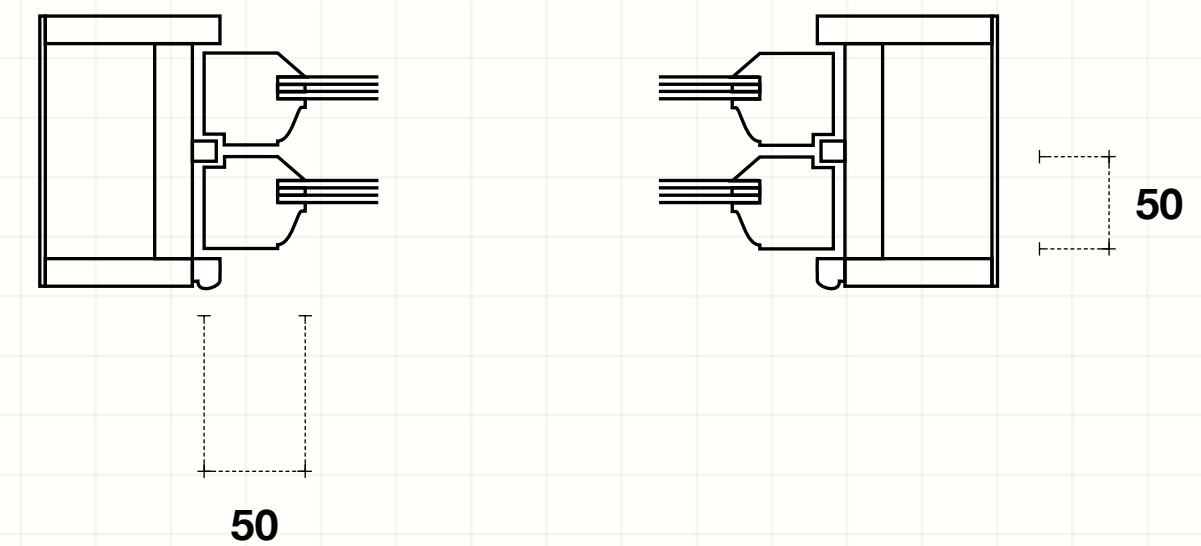

16 Eton Villas
NW3 4SG

Stairwell Window

~~4/4/4 Slimlite double glazing (toughened)~~
~~Meranti Hardwood~~

Revision: single glazed / softwood / painted finish (eggshell)

Specification :

- ~~FSC accredited Meranti hardwood~~
Supporting responsible forestry