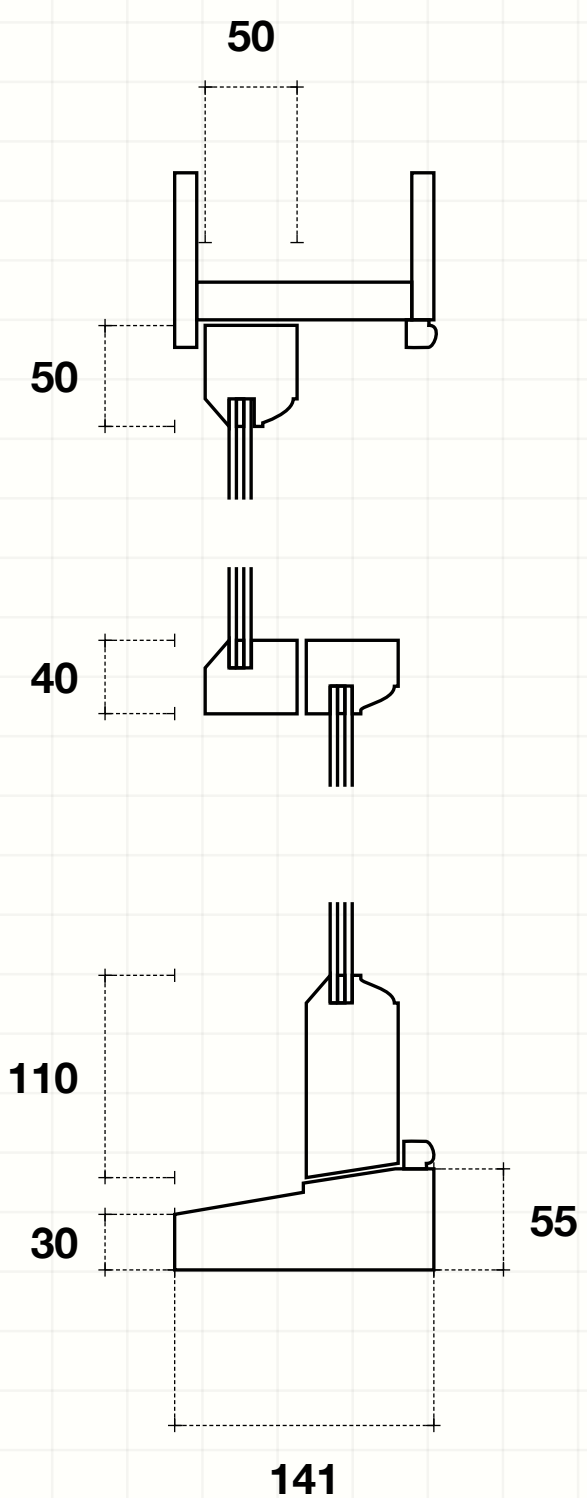

16 Eton Villas
NW3 4SG

Stairwell Window

~~4/4/4 Slimlite double glazing (toughened)~~
~~Meranti Hardwood~~

Revision: single glazed / softwood / painted finish (eggshell)

Specification :

- ~~FSC accredited Meranti hardwood~~
Supporting responsible forestry