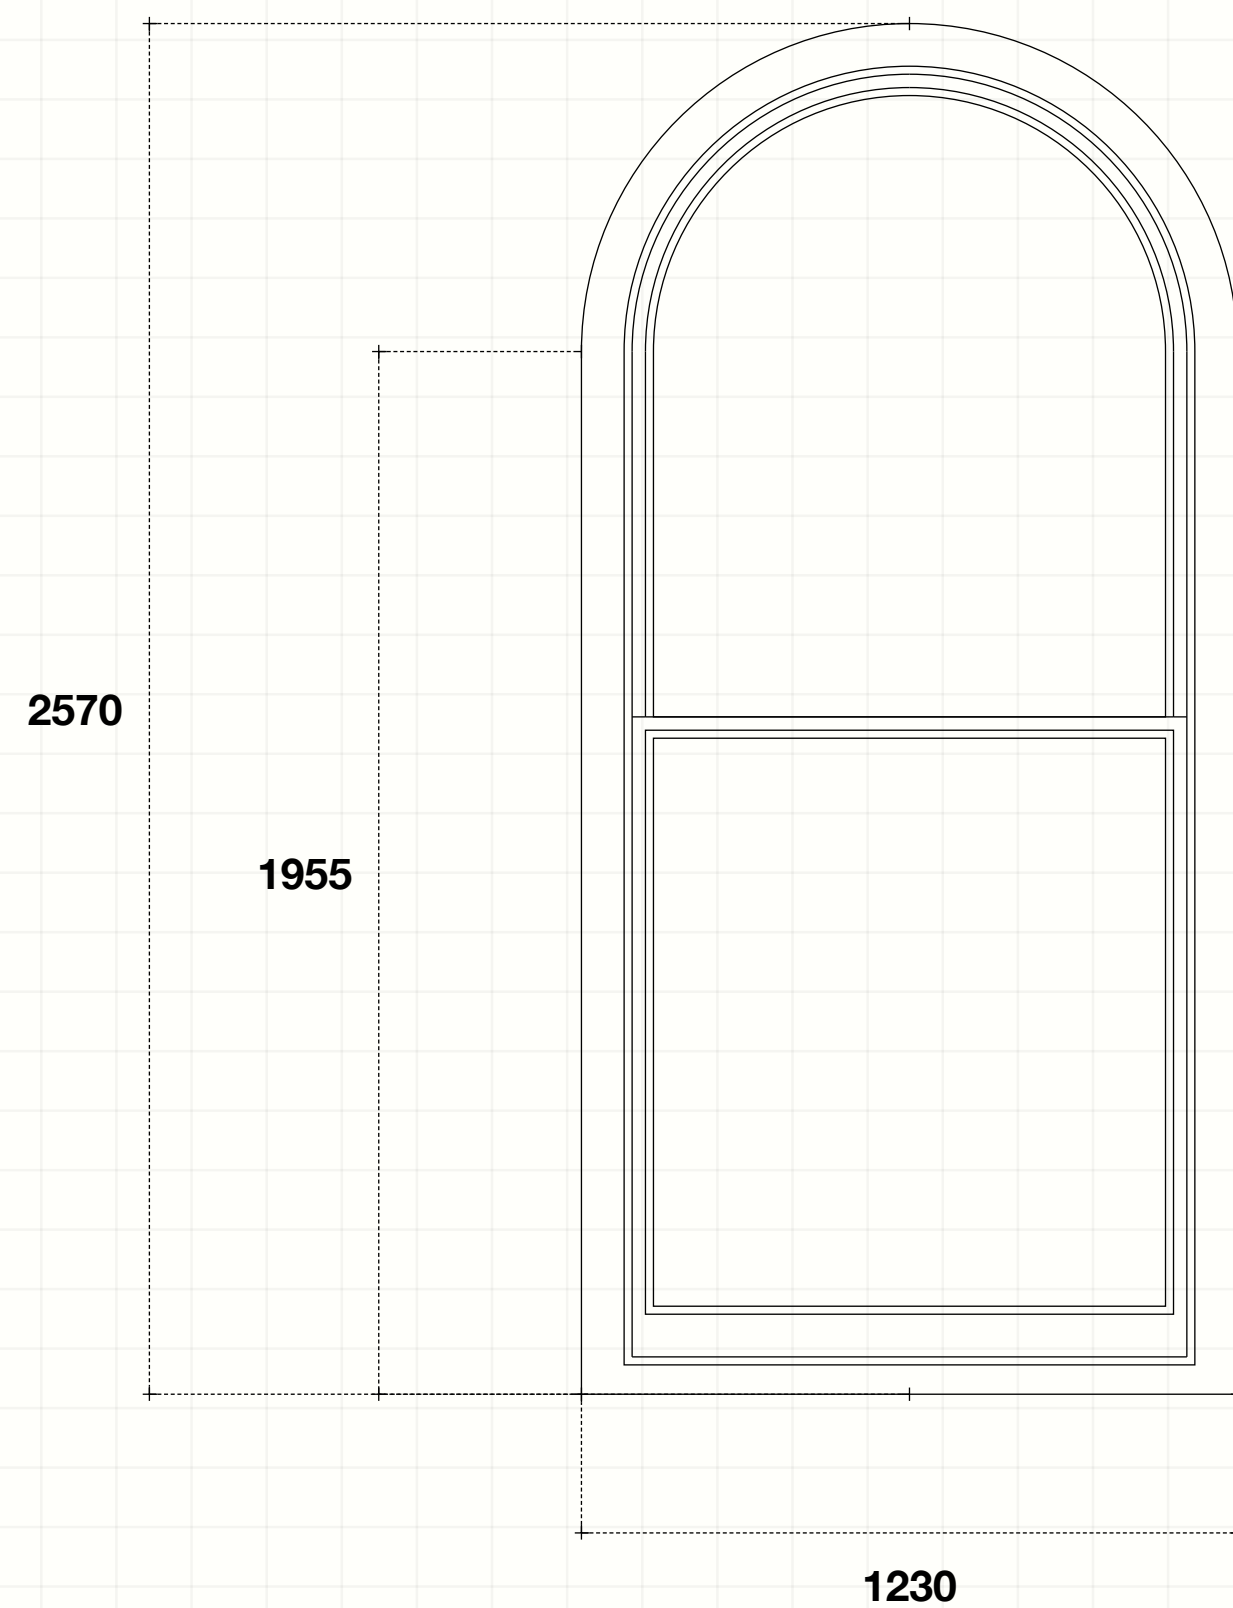

16 Eton Villas
NW3 4SG

Stairwell Window

~~4/4/4 Slimlite double glazing (toughened)~~
~~Meranti Hardwood~~

Revision: single glazed / softwood / painted finish (eggshell)

Specification :

- ~~FSC accredited Meranti hardwood~~
Supporting responsible forestry