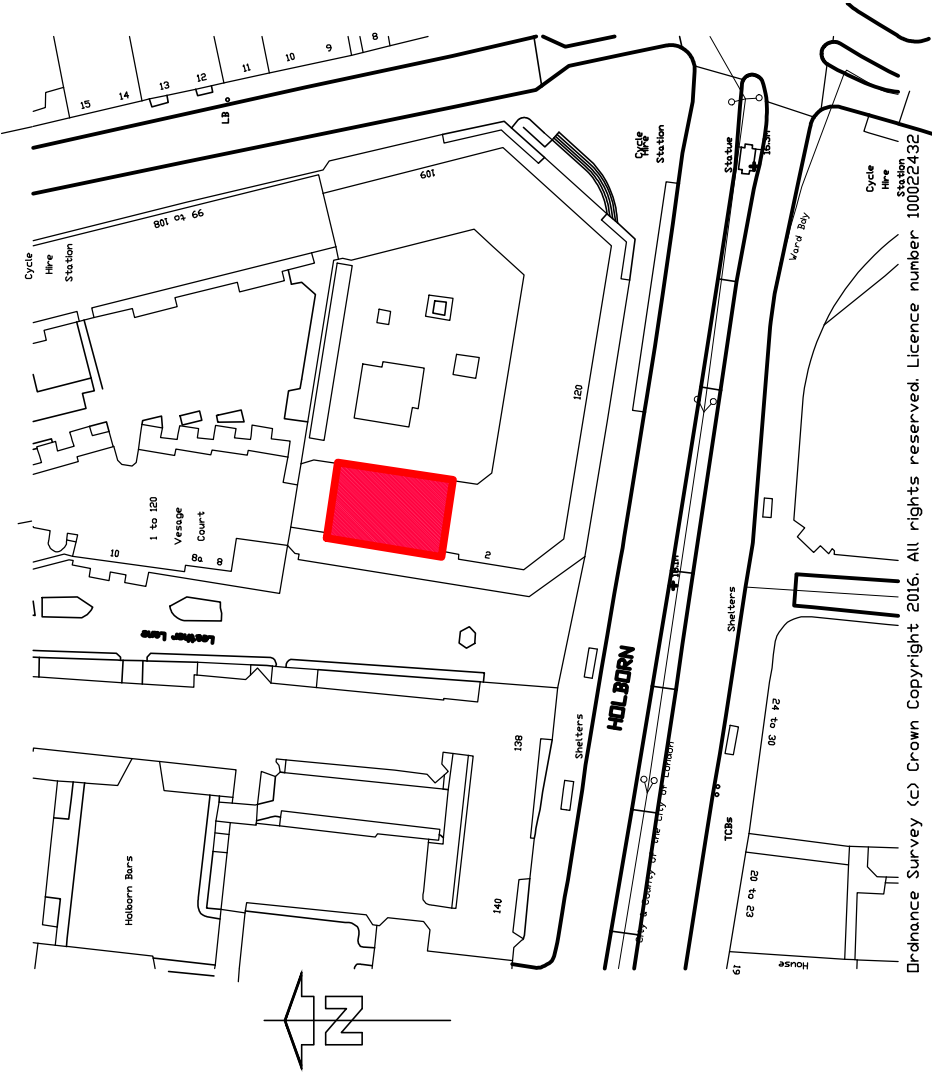

SIR CHRISTOPHER HATTON

LAYOUT OF PAVEMENT AREA

Barrier style

Furniture style

High tables & bench style

SITE LOCATION PLAN - (Scale 1:1250)

Scale bar

MAY 2016