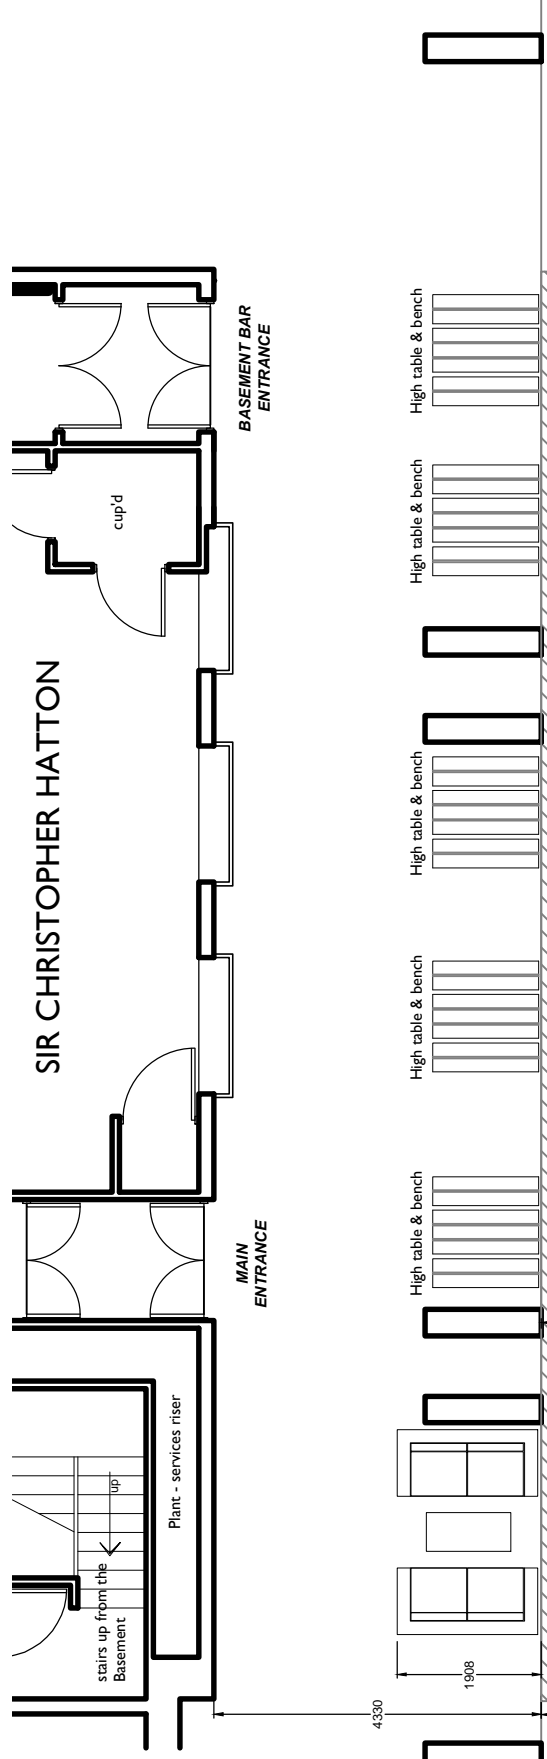

SIR CHRISTOPHER HATTON

LAYOUT OF PAVEMENT AREA

Barrier style

Furniture style

High tables & bench style

SITE LOCATION PLAN - (Scale 1:1250)

Scale bar

MAY 2016