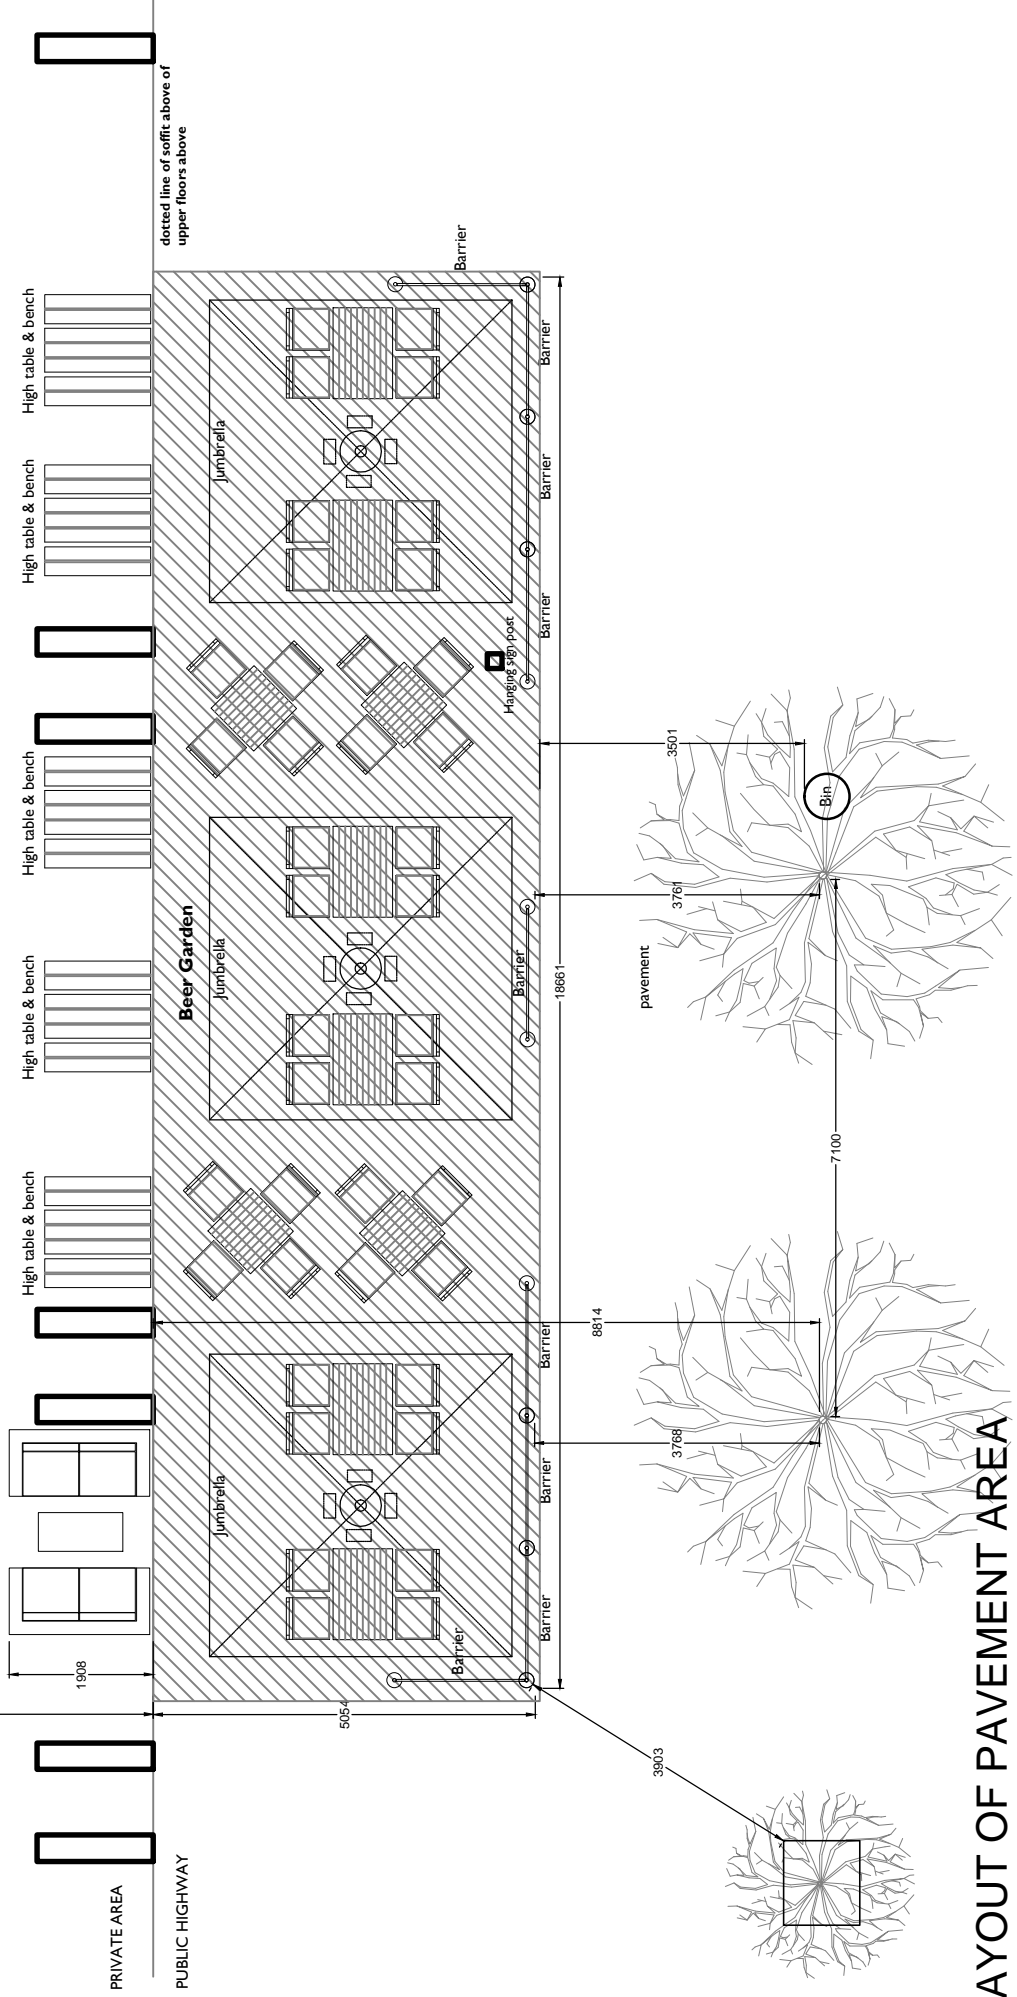

SIR CHRISTOPHER HATTON

LAYOUT OF PAVEMENT AREA

Barrier style

Furniture style

High tables & bench style

SITE LOCATION PLAN - (Scale 1:1250)

Scale bar

MAY 2016