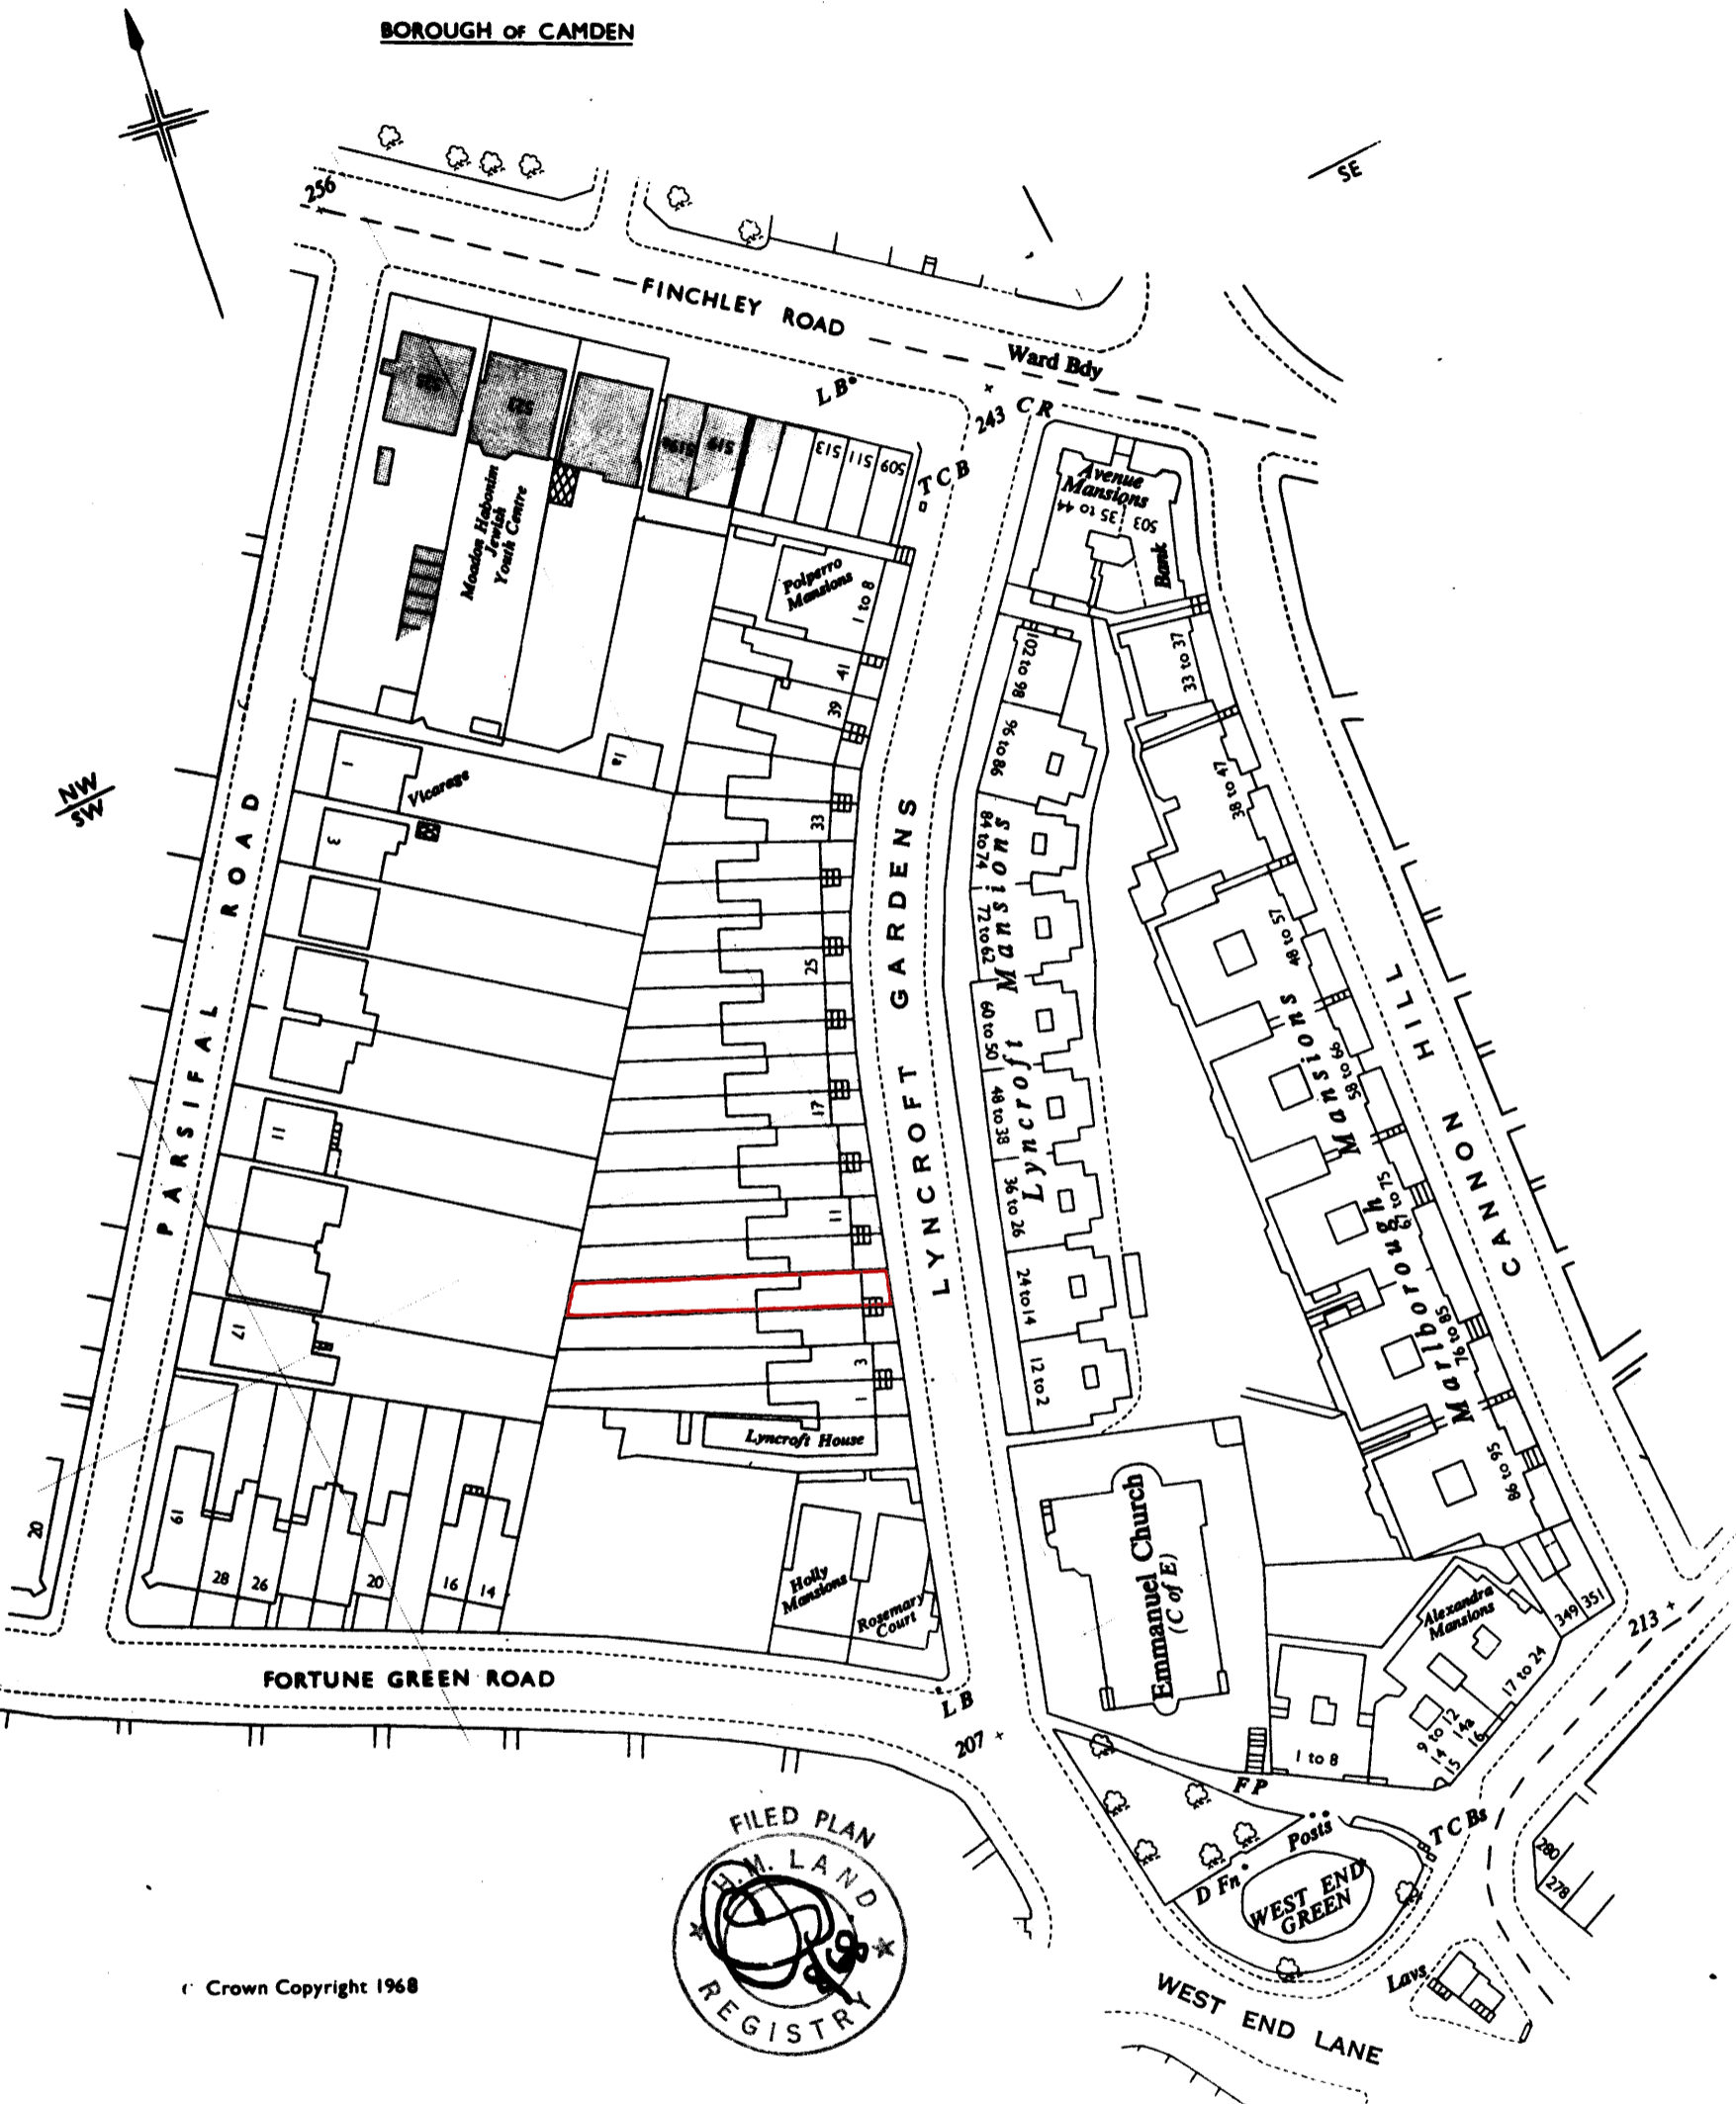

# H. M. LAND REGISTRY

NATIONAL GRID PLAN  
GREATER LONDON

TQ 2585 SECTION Q AD

Scale 1/1250

BOROUGH OF CAMDEN

© Crown Copyright 1968

## Title No. LN 50569

This is a copy of the title plan on 10 JUN 2016 at 10:04:36. This copy does not take account of any application made after that time even if still pending in the Land Registry when this copy was issued.

The Land Registry endeavours to maintain high quality and scale accuracy of title plan images. The quality and accuracy of any print will depend on your printer, your computer and its print settings. This title plan shows the general position, not the exact line, of the boundaries. It may be subject to distortions in scale. Measurements scaled from this plan may not match measurements between the same points on the ground.