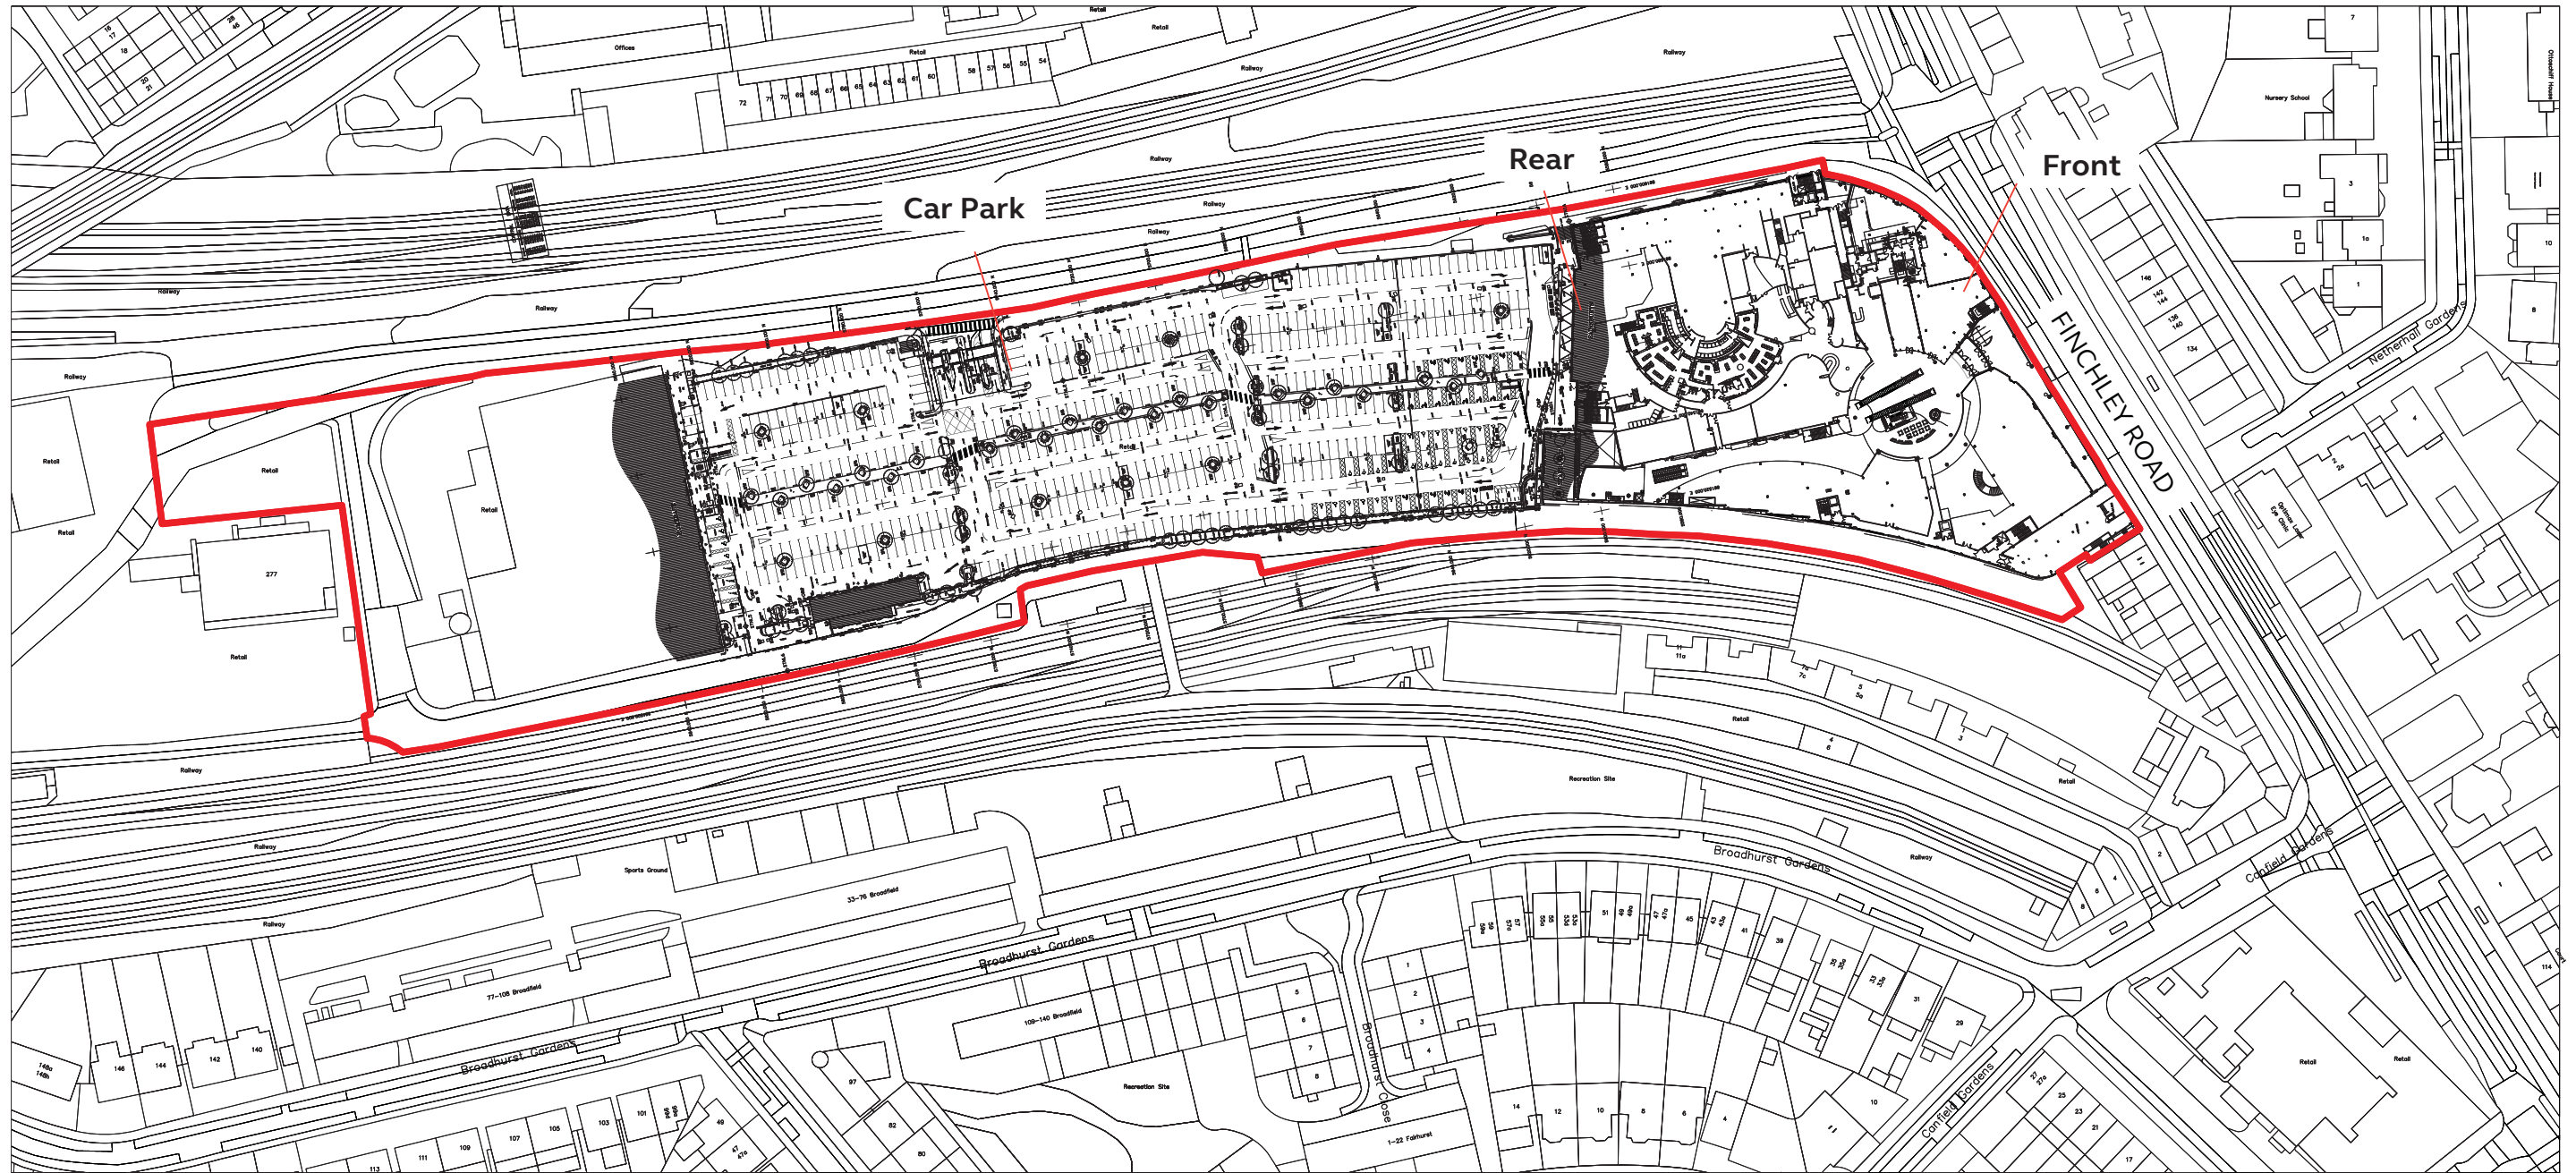

O2 Shopping Centre, London NW3

Site plan

SCALE 1:2500

SITE BOUNDARY LINE