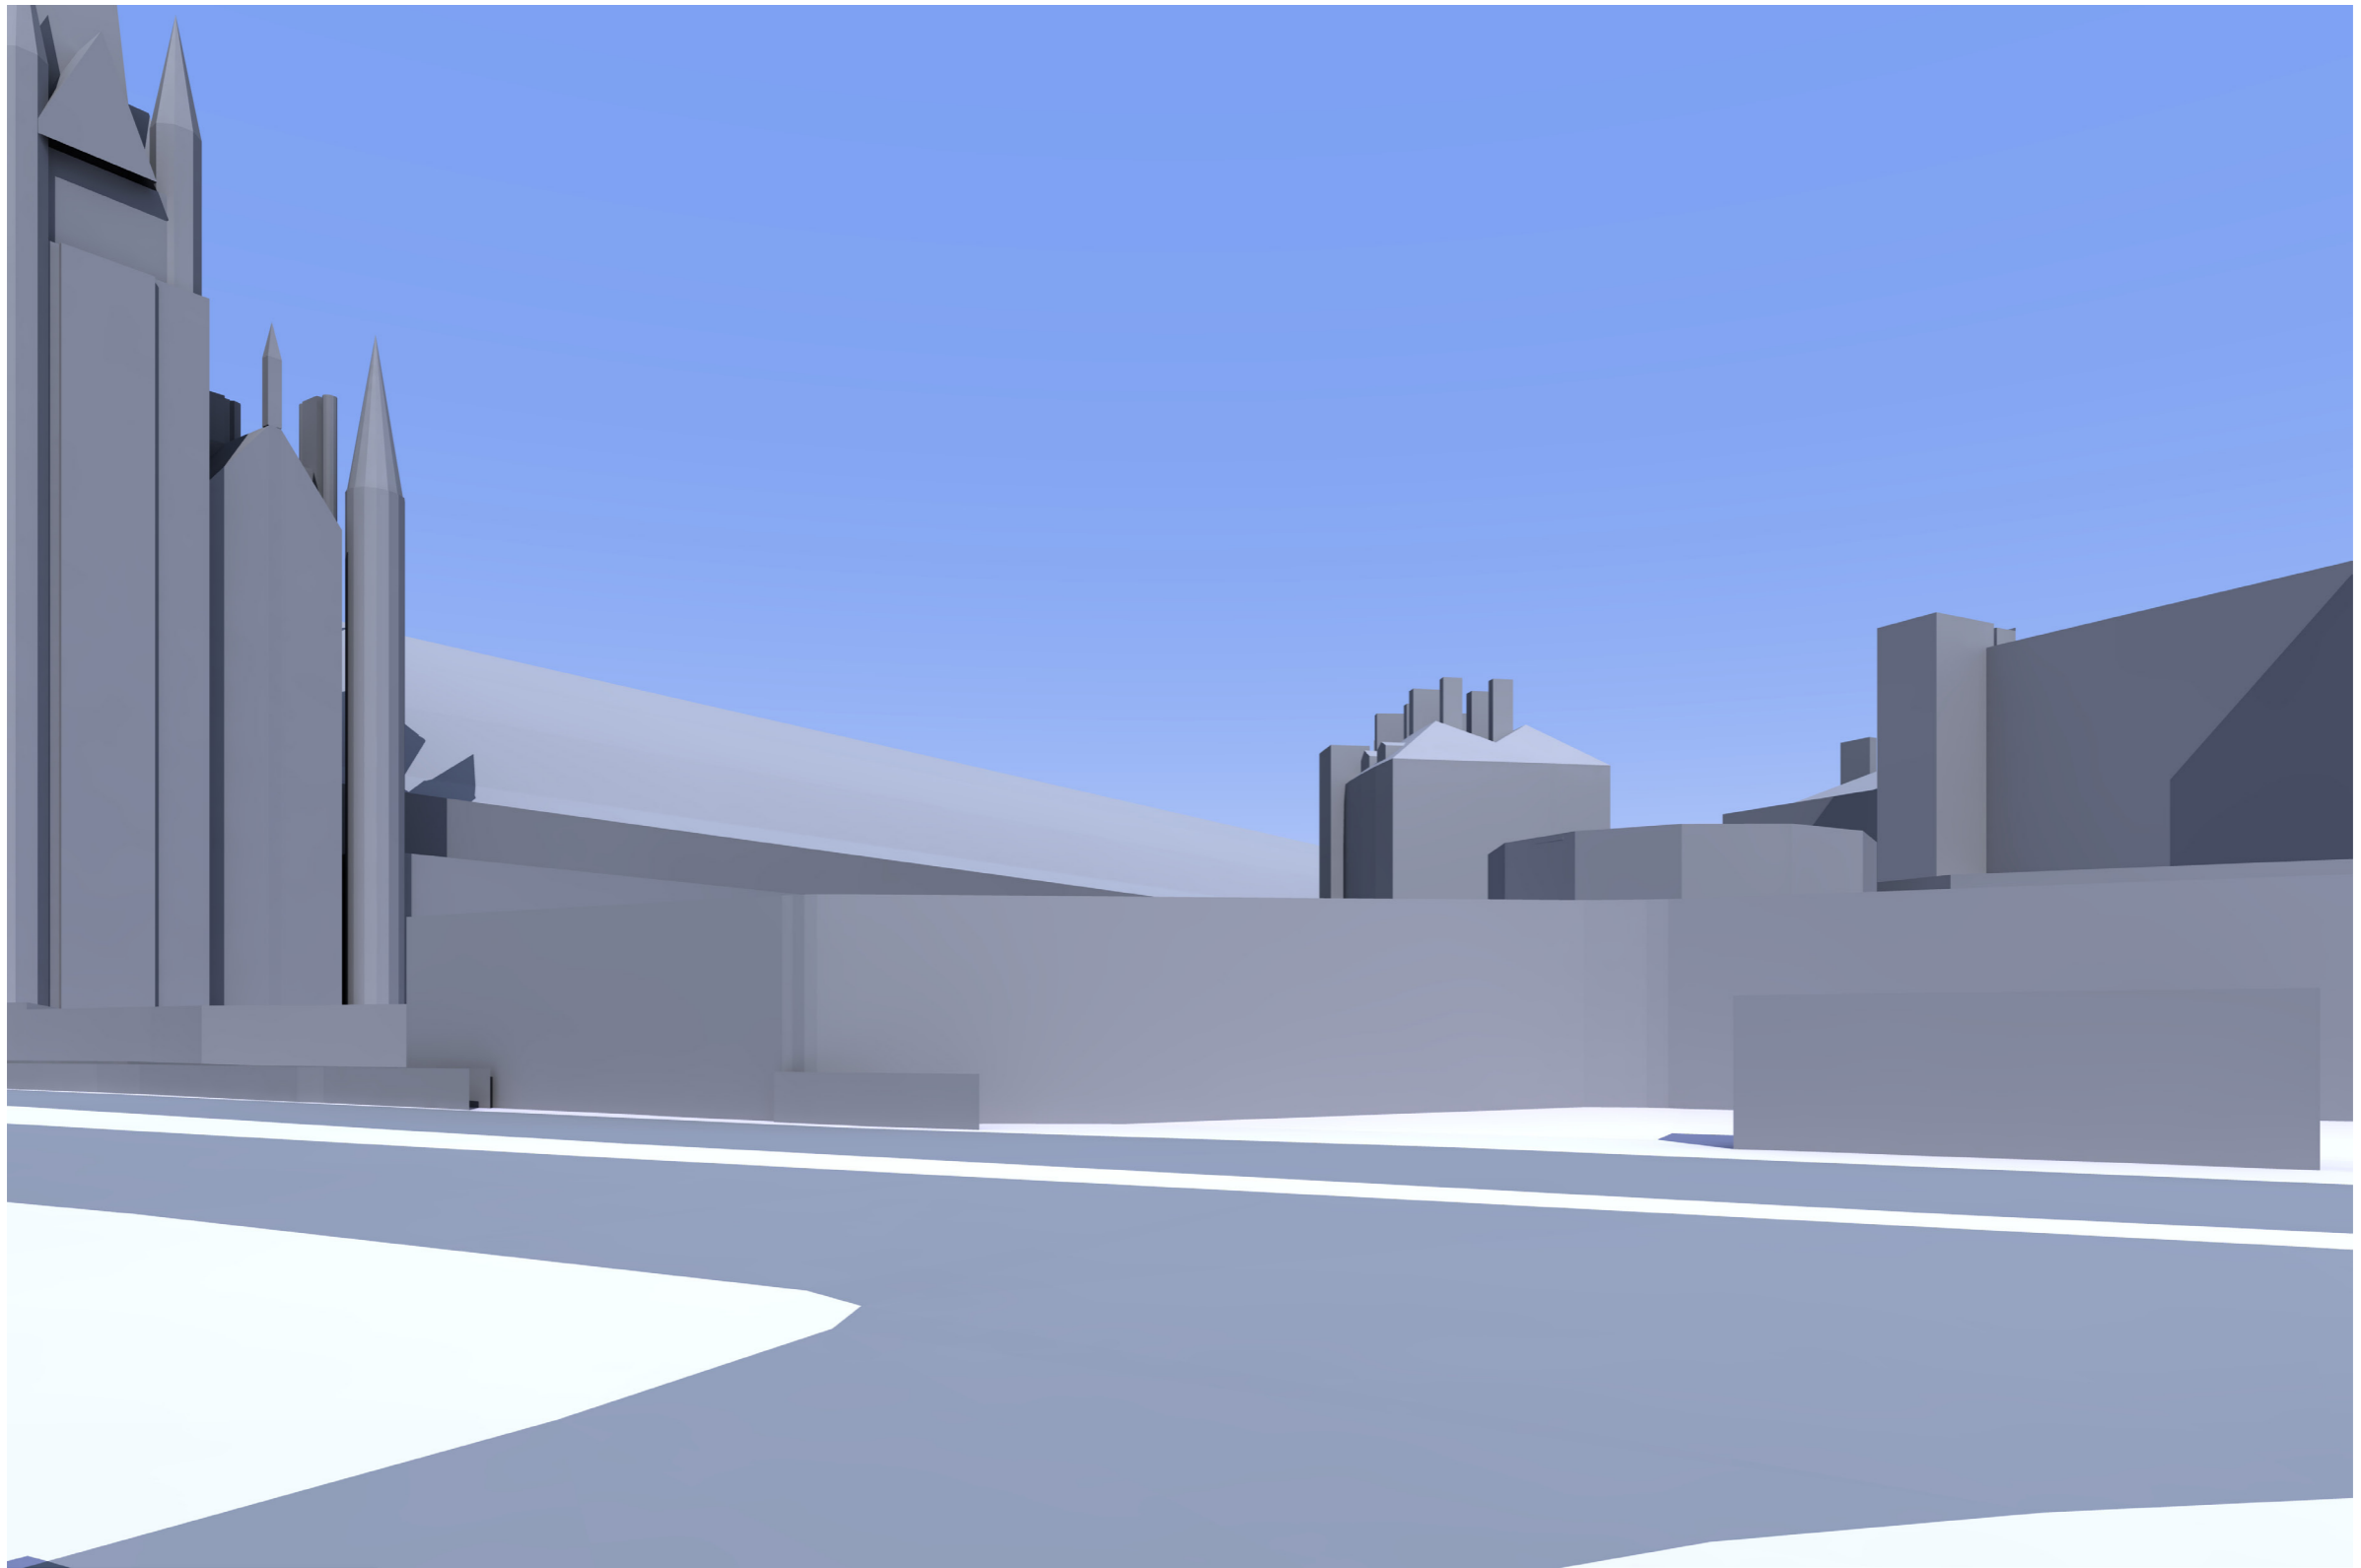

CENTRAL SOMERS TOWN LONDON

BLIMP HEIGHT ANALYSIS

Aligned zmapping context model

Blimp photography - zoomed

Massing render featuring aligned blimp guide to match blimp photography

Height guide for blimp marker

NOTE - Marker positioned to centre of proposed tower - assumed location of residents blimp

CITYSCAPE DIGITAL LTD

69 - 85 TABERNACLE STREET
LONDON, EC2A 4BD

www.cityscapedigital.co.uk
T: 0207 566 8550