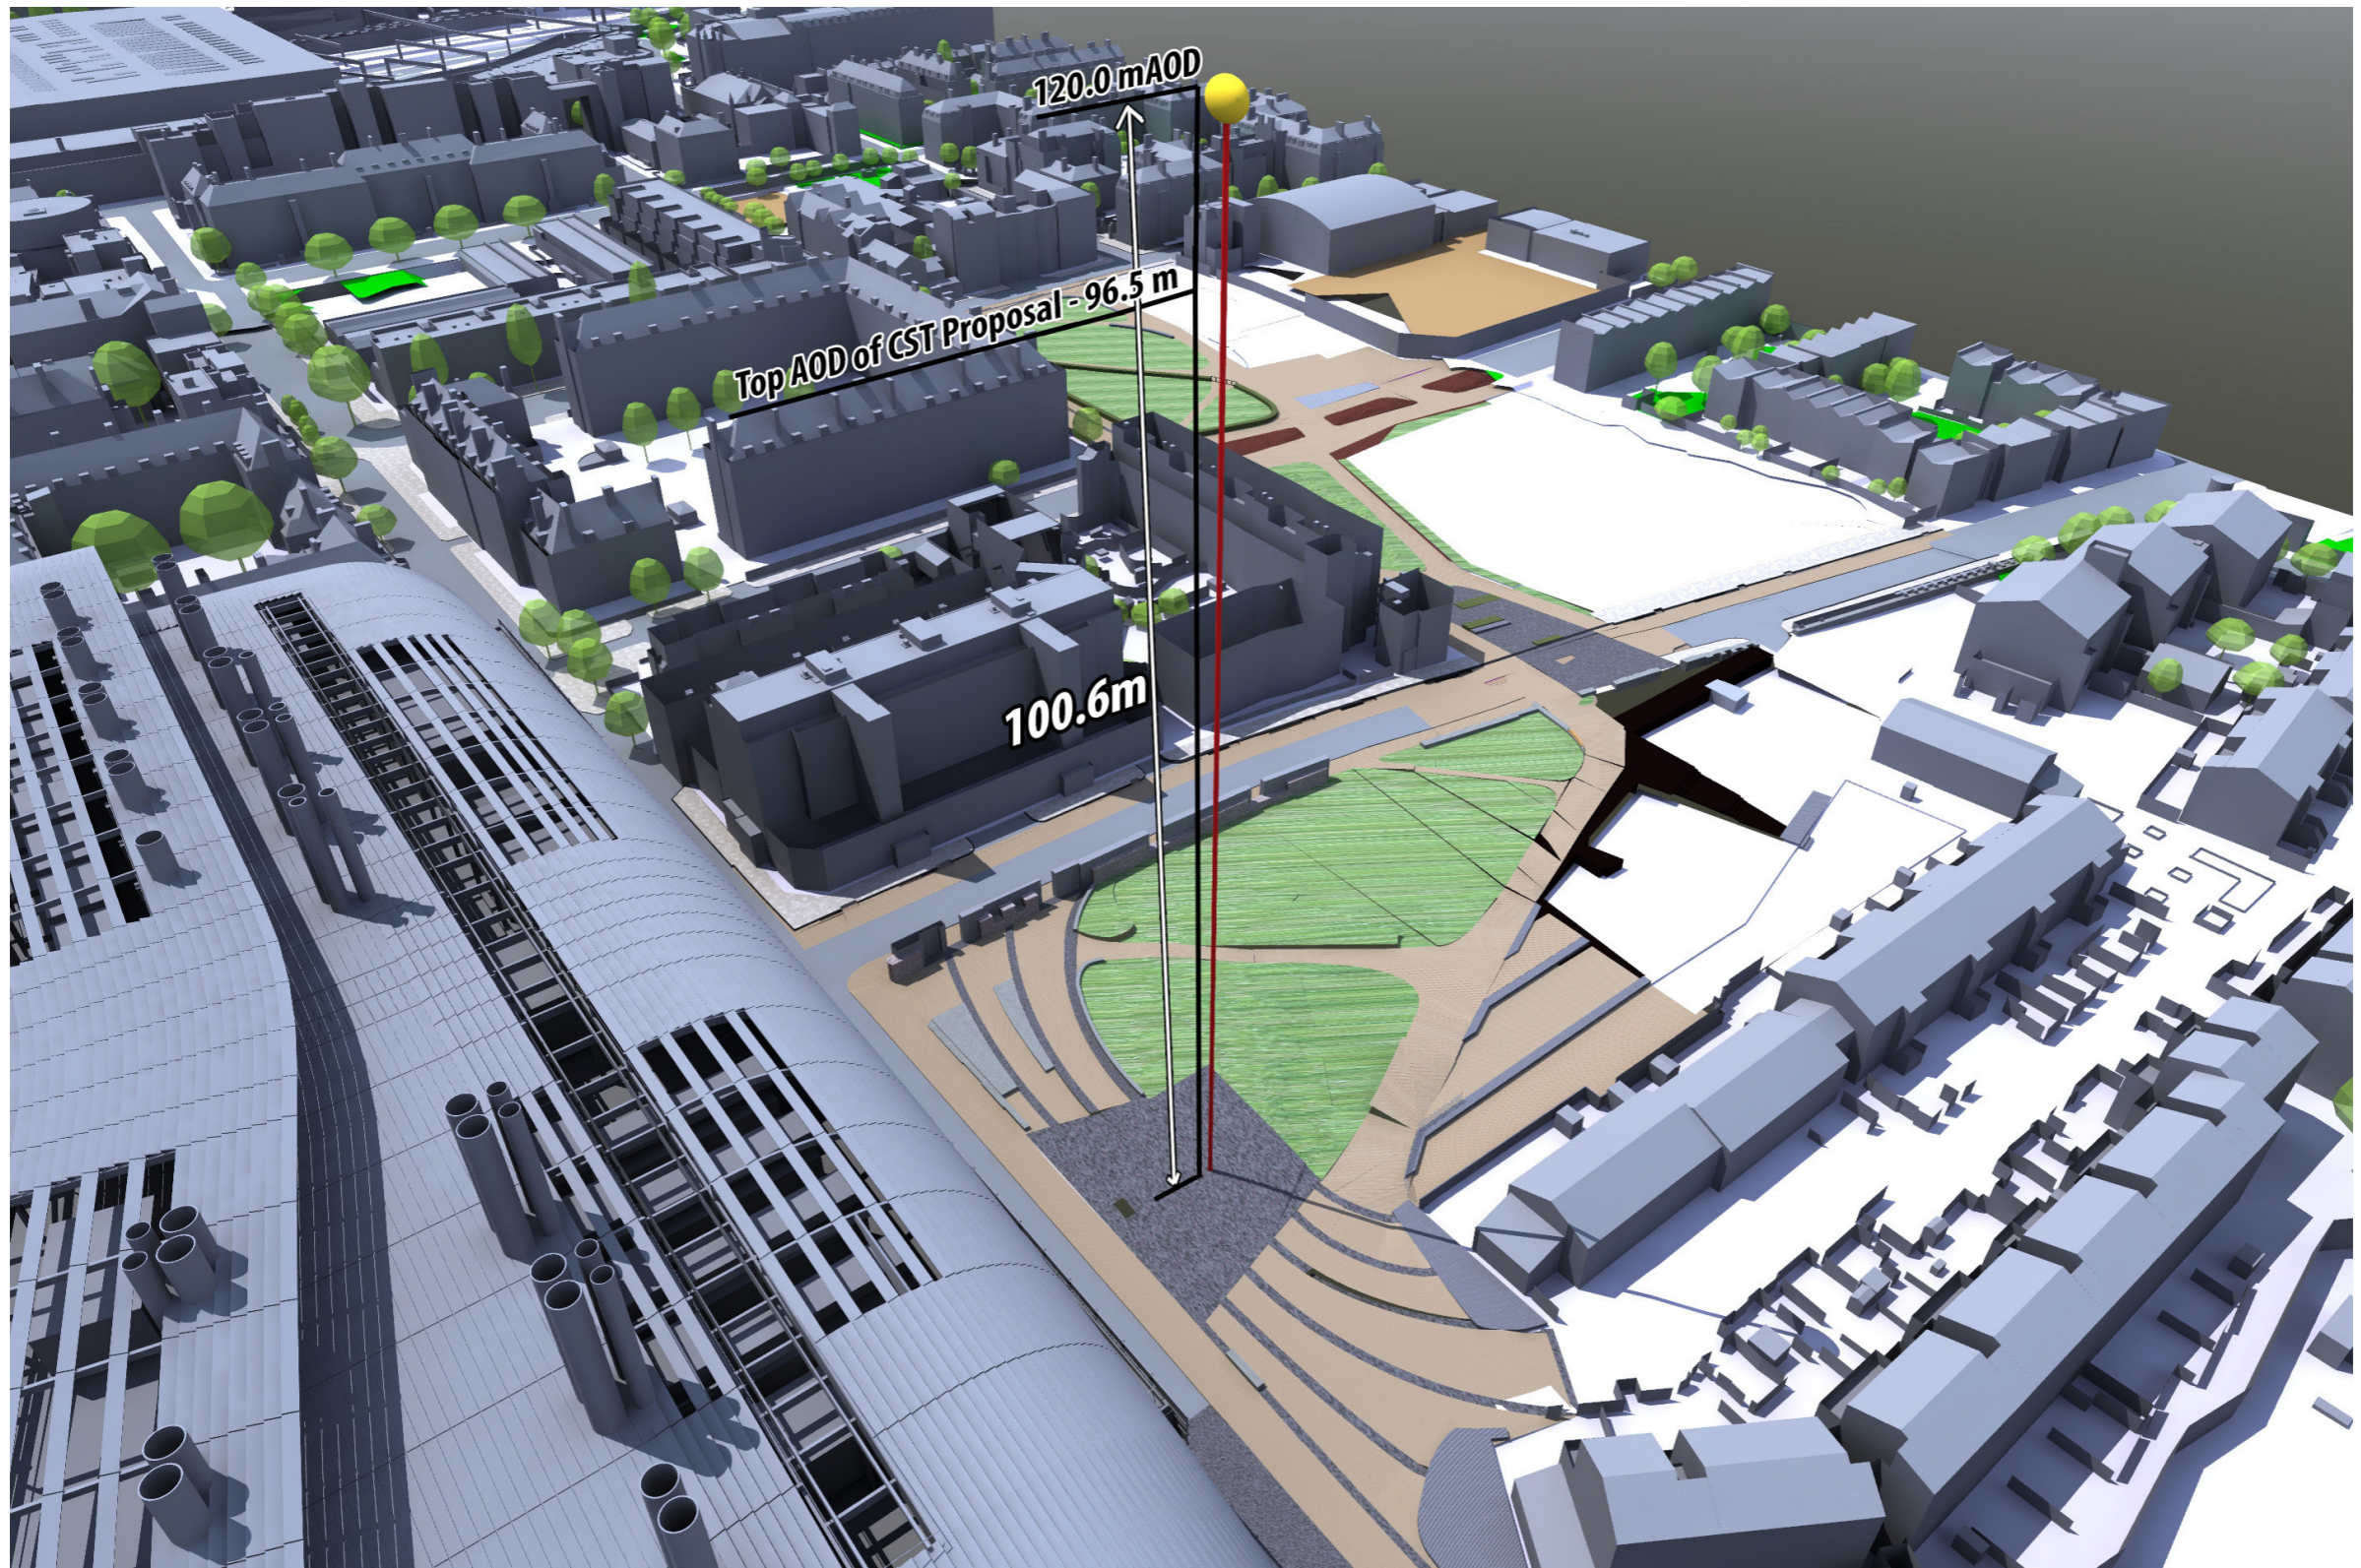

CENTRAL SOMERS TOWN LONDON

BLIMP HEIGHT ANALYSIS

Aligned zmapping context model

Blimp photography - zoomed

Massing render featuring aligned blimp guide to match blimp photography

Height guide for blimp marker

NOTE - Marker positioned to centre of proposed tower - assumed location of residents blimp

CITYSCAPE DIGITAL LTD

69 - 85 TABERNACLE STREET
LONDON, EC2A 4BD

www.cityscapedigital.co.uk
T: 0207 566 8550