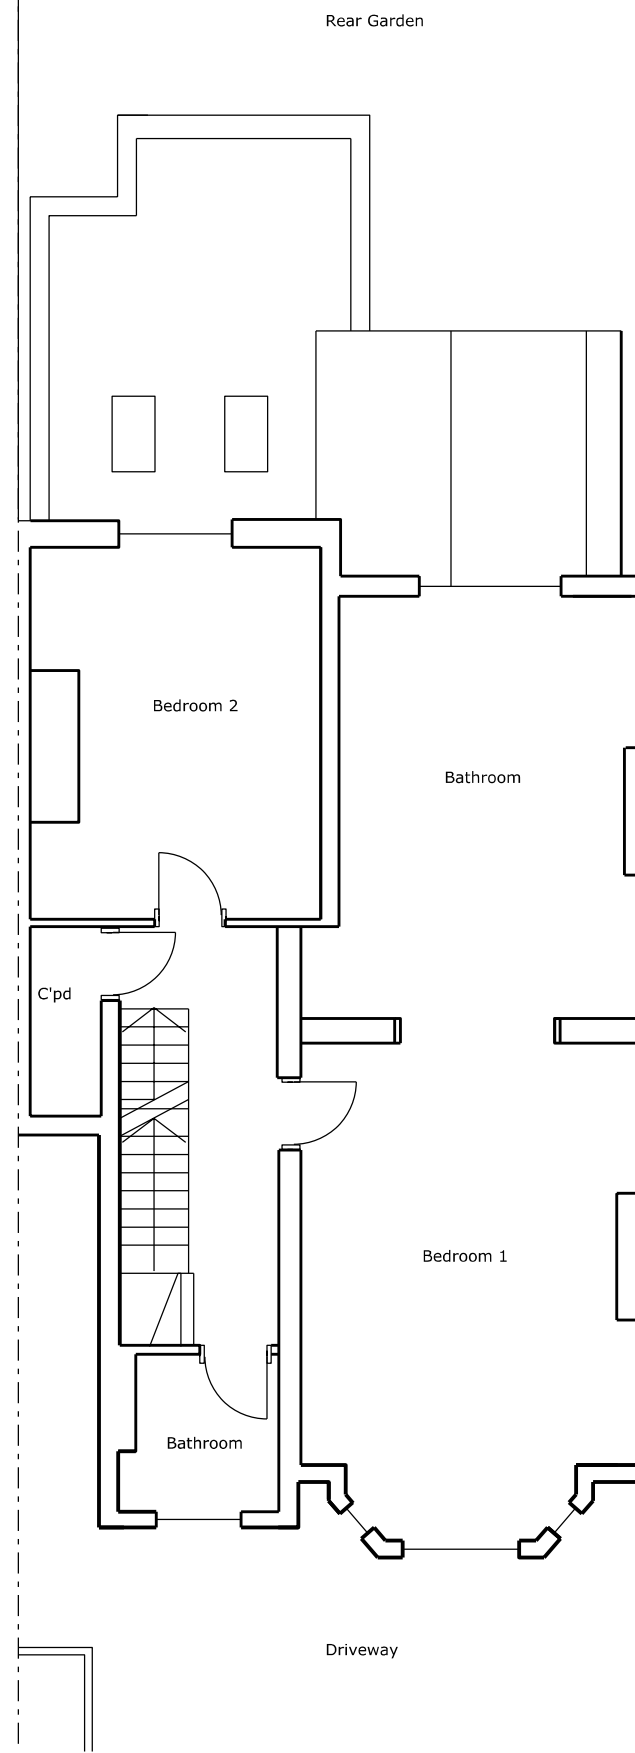

Ground Floor Layout

First Floor Layout

Revisions			
Rev. Date	Description	Drawn	Checked

152 Goldhurst Terrace London NW6			
Existing Ground & First floor Layout			
Scale	1:100 at A3	Job no.	107
Date	10.05.15	Drawing by	ZD
Drawing status	Planning	Checked by	ID
Drawing no.	100	Revision	00