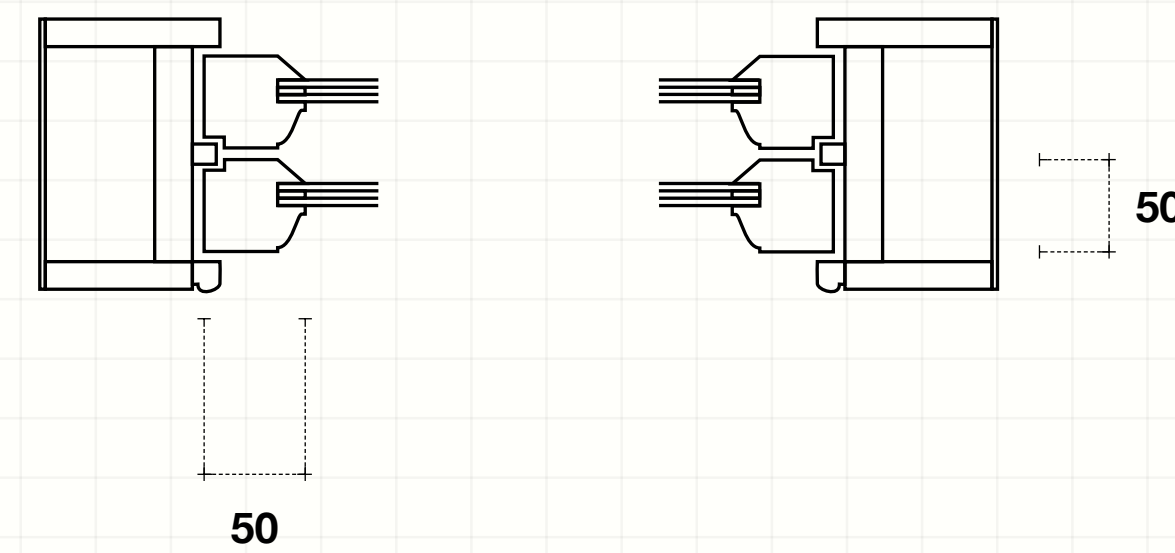

Membership no : 3927

Joe and Hannah Bekhor

16 Eton Villas
NW3 4SG

Stairwell Window

4/4/4 Slimlite double glazing (toughened)
Meranti Hardwood

80 Mill Lane
London
NW6 1NL

info@originaldoubleglazed.co.uk

www.originaldoubleglazed.co.uk