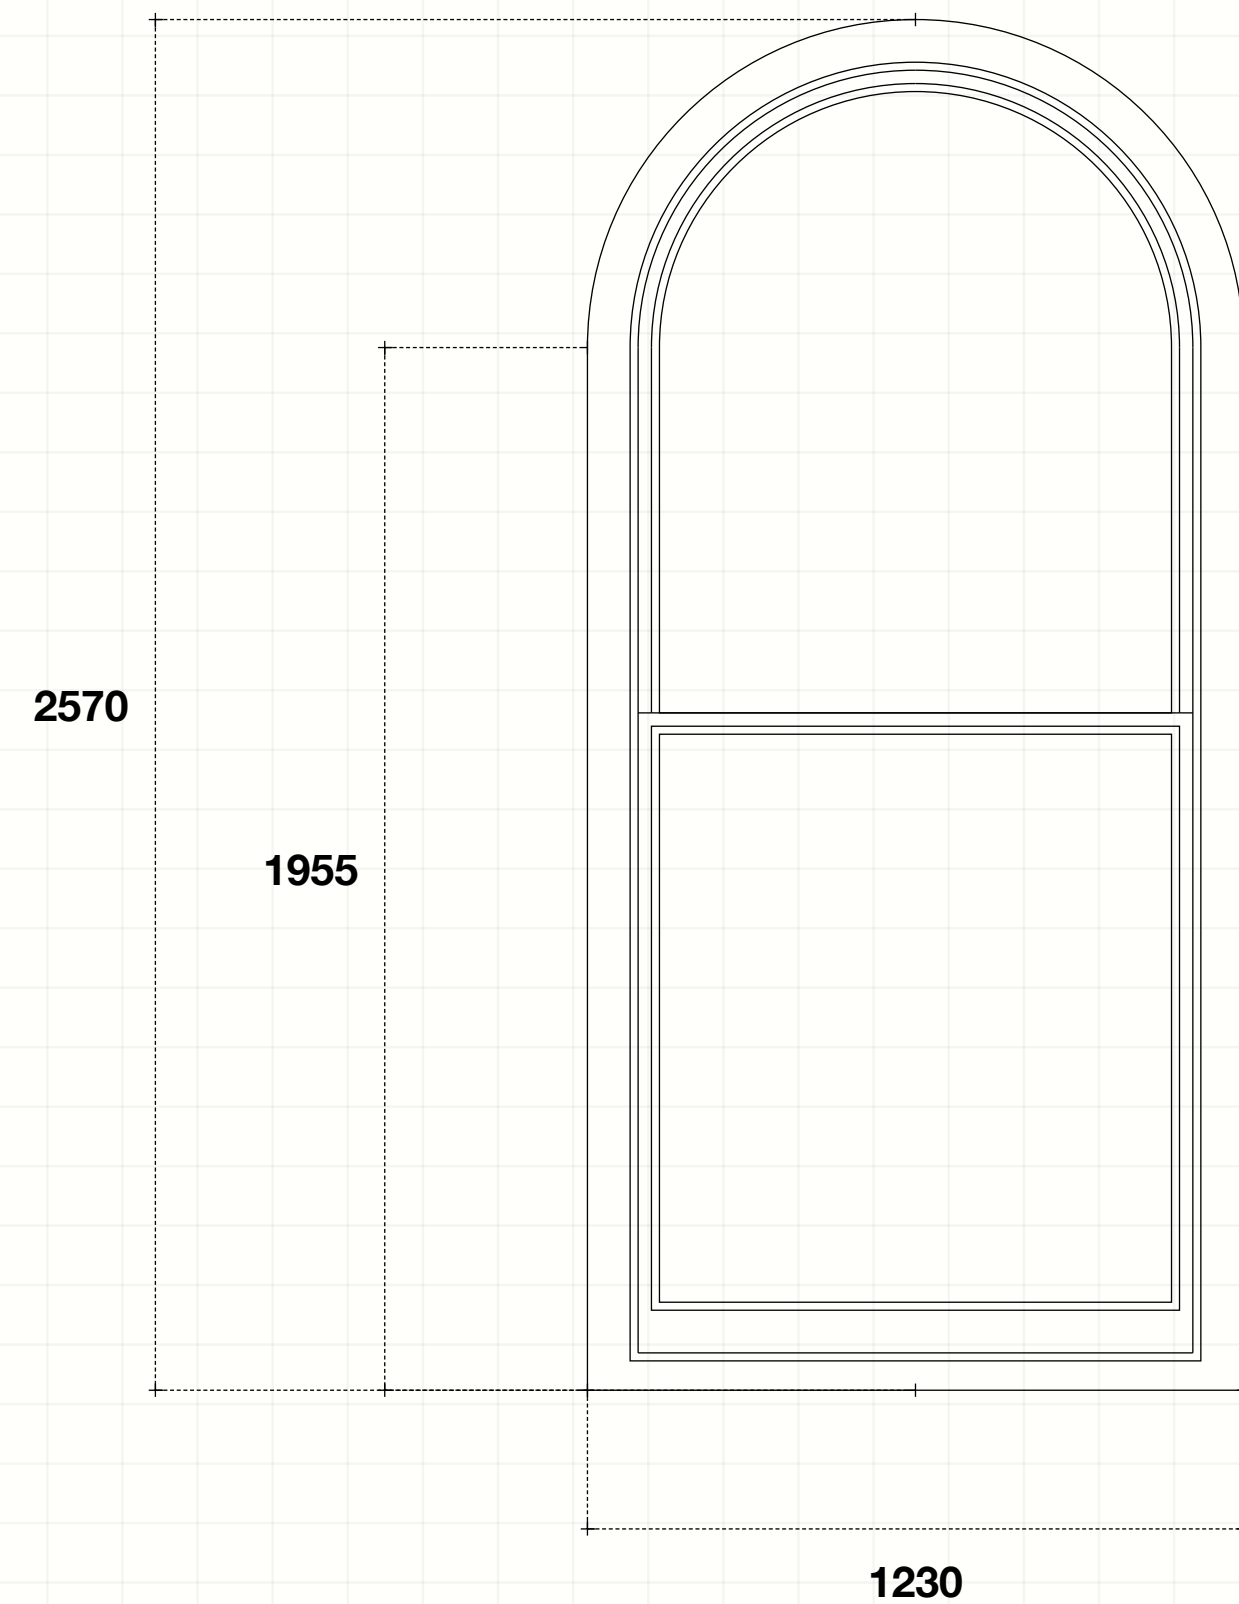

Membership no : 3927

Joe and Hannah Bekhor

16 Eton Villas
NW3 4SG

Stairwell Window

4/4/4 Slimlite double glazing (toughened)
Meranti Hardwood

80 Mill Lane
London
NW6 1NL

info@originaldoubleglazed.co.uk

www.originaldoubleglazed.co.uk