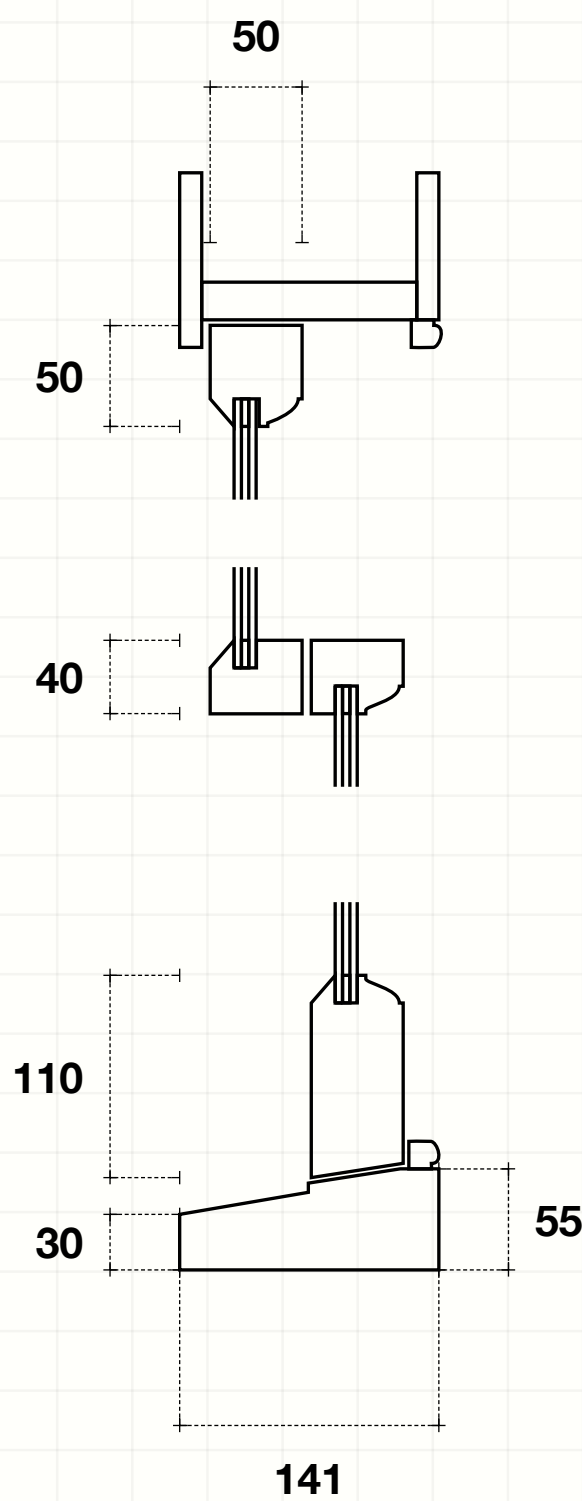

Membership no : 3927

Joe and Hannah Bekhor

16 Eton Villas
NW3 4SG

Stairwell Window

4/4/4 Slimlite double glazing (toughened)
Meranti Hardwood

80 Mill Lane
London
NW6 1NL

info@originaldoubleglazed.co.uk

www.originaldoubleglazed.co.uk