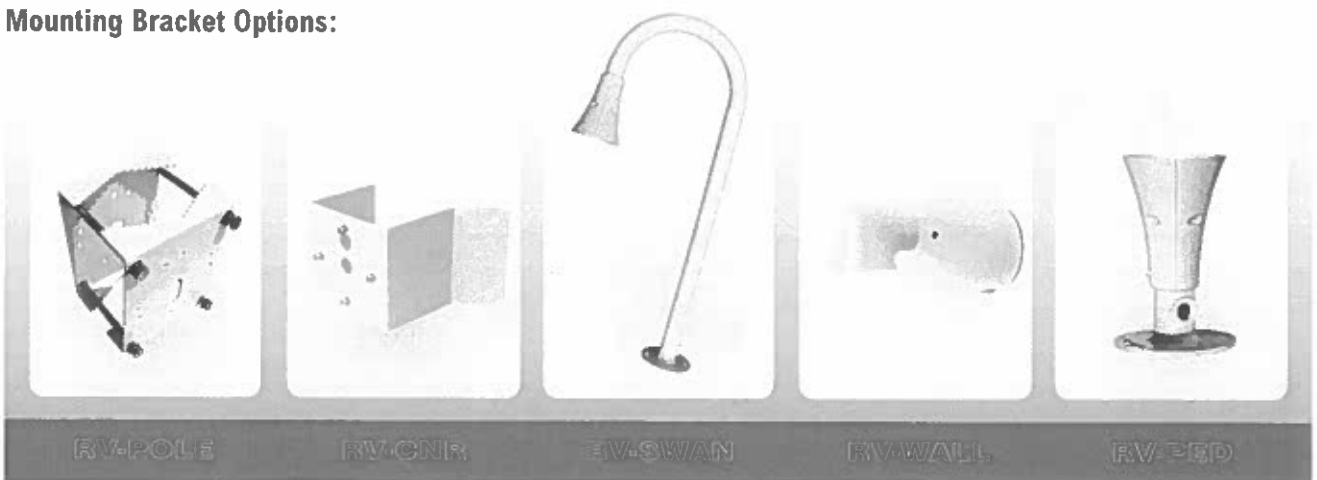

X-SERIES

RVX28-IR RVX28-IR-W(wiper)

Key Features

- Cameras supplied as Dome-Easy convert to PTZ
- Rugged Aluminium casting and toughened window
- 0.1/second to 200/second for precise control
- 28X Sony FCB Camera Module
- Up the Coax and 485 control options
- 100 presets, 8 tours, alarm options
- Privacy, 24 programmable zones
- Wiper option available
- Versions available without IR

Specification

Camera Module	FCB-EX980EP, 28X module 550 TV lines, Colour/mono TDN.
IR Illumination:	
IR Wavelength	830nm (940nm wavelength to special order).
Range	Up to 100 metres.
Mechanical:	
Material	Powder coat die cast aluminium. Toughened glass window.
Environment	-35°C to +50°C. IP 66.
Weight	7Kg.
Telemetry:	
RS 485	Pelco P, Pelco D, Vista, Dennard.
Coaxial	BBV.
Power Supply Options:	
RV-PSU	110-240V input. 24VDC 2A output.
RV-PSU-ALM16	PSU including 16 alarm inputs.
RV-PSU-ALM16-W	PSU with 16 alarm inputs and wireless PIR interface.

Order Codes

RVX28-IR	X-Series Dome/PTZ Camera, 28X zoom with built in IR.
RVX28-IR-W	X-Series Dome/PTZ Camera, 28X zoom with built in IR and Wiper.

Related Products: RVX18-IR & RVX18-IR-W

Mounting Bracket Options:

Redvision CCTV Ltd, 17 Highview, High Street, Bordon, Hampshire, GU35 0AX, UK