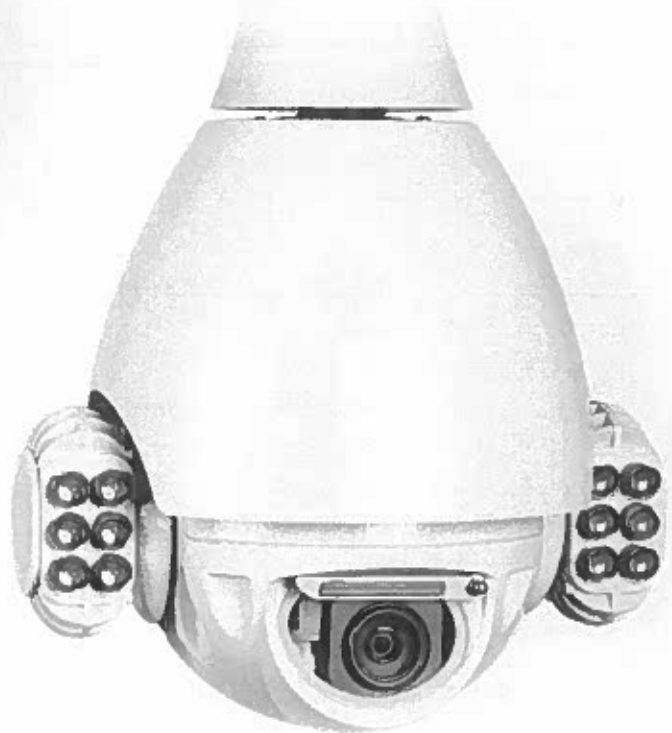

ONE PRODUCT... ONE DOME/PTZ

RVX28-IR RVX28-IR-W(wiper)

All X-SERIES cameras can be configured as either conventional Domes or Ball type Pan & Tilts. Cameras are supplied as Domes, but can easily be transformed to Pan & Tilts by removing the Dome Top Cover.

In-built IR provides up to 100 metres illumination at Zero Lux. Wiper options available.

Dome Configuration.

X-series domes all have flat toughened glass windows providing superior optics compared to plastic Domes. Unlike conventional Domes the X-series Cameras can see above the horizon without the video picture being clipped by the Dome top.

Ball PTZ Configuration.

X-Series Ball PTZ can be inverted and tower mounted. This mounting option provides full 360° vision.

PEDESTAL

SWAN

WALL

PENDANT

Redvision CCTV Ltd, 17 Highview, High Street, Bordon, Hampshire, GU35 0AX, UK

Specification

| | |
|-----------------------|---|
| Camera Module | FCB-EX980EP, 28X module 550 TV lines, Colour/mono TDN. |
| IR Illumination: | |
| IR Wavelength | 830nm (940nm wavelength to special order). |
| Range | Up to 100 metres. |
| Mechanical: | |
| Material | Powder coat die cast aluminium. Toughened glass window. |
| Environment | -35°C to +50°C. IP 66. |
| Weight | 7Kg. |
| Telemetry: | |
| RS 485 | Pelco P, Pelco D, Vista, Dennard. |
| Coaxial | BBV. |
| Power Supply Options: | |
| RV-PSU | 110-240V input. 24VDC 2A output. |
| RV-PSU-ALM16 | PSU including 16 alarm inputs. |
| RV-PSU-ALM16-W | PSU with 16 alarm inputs and wireless PIR interface. |