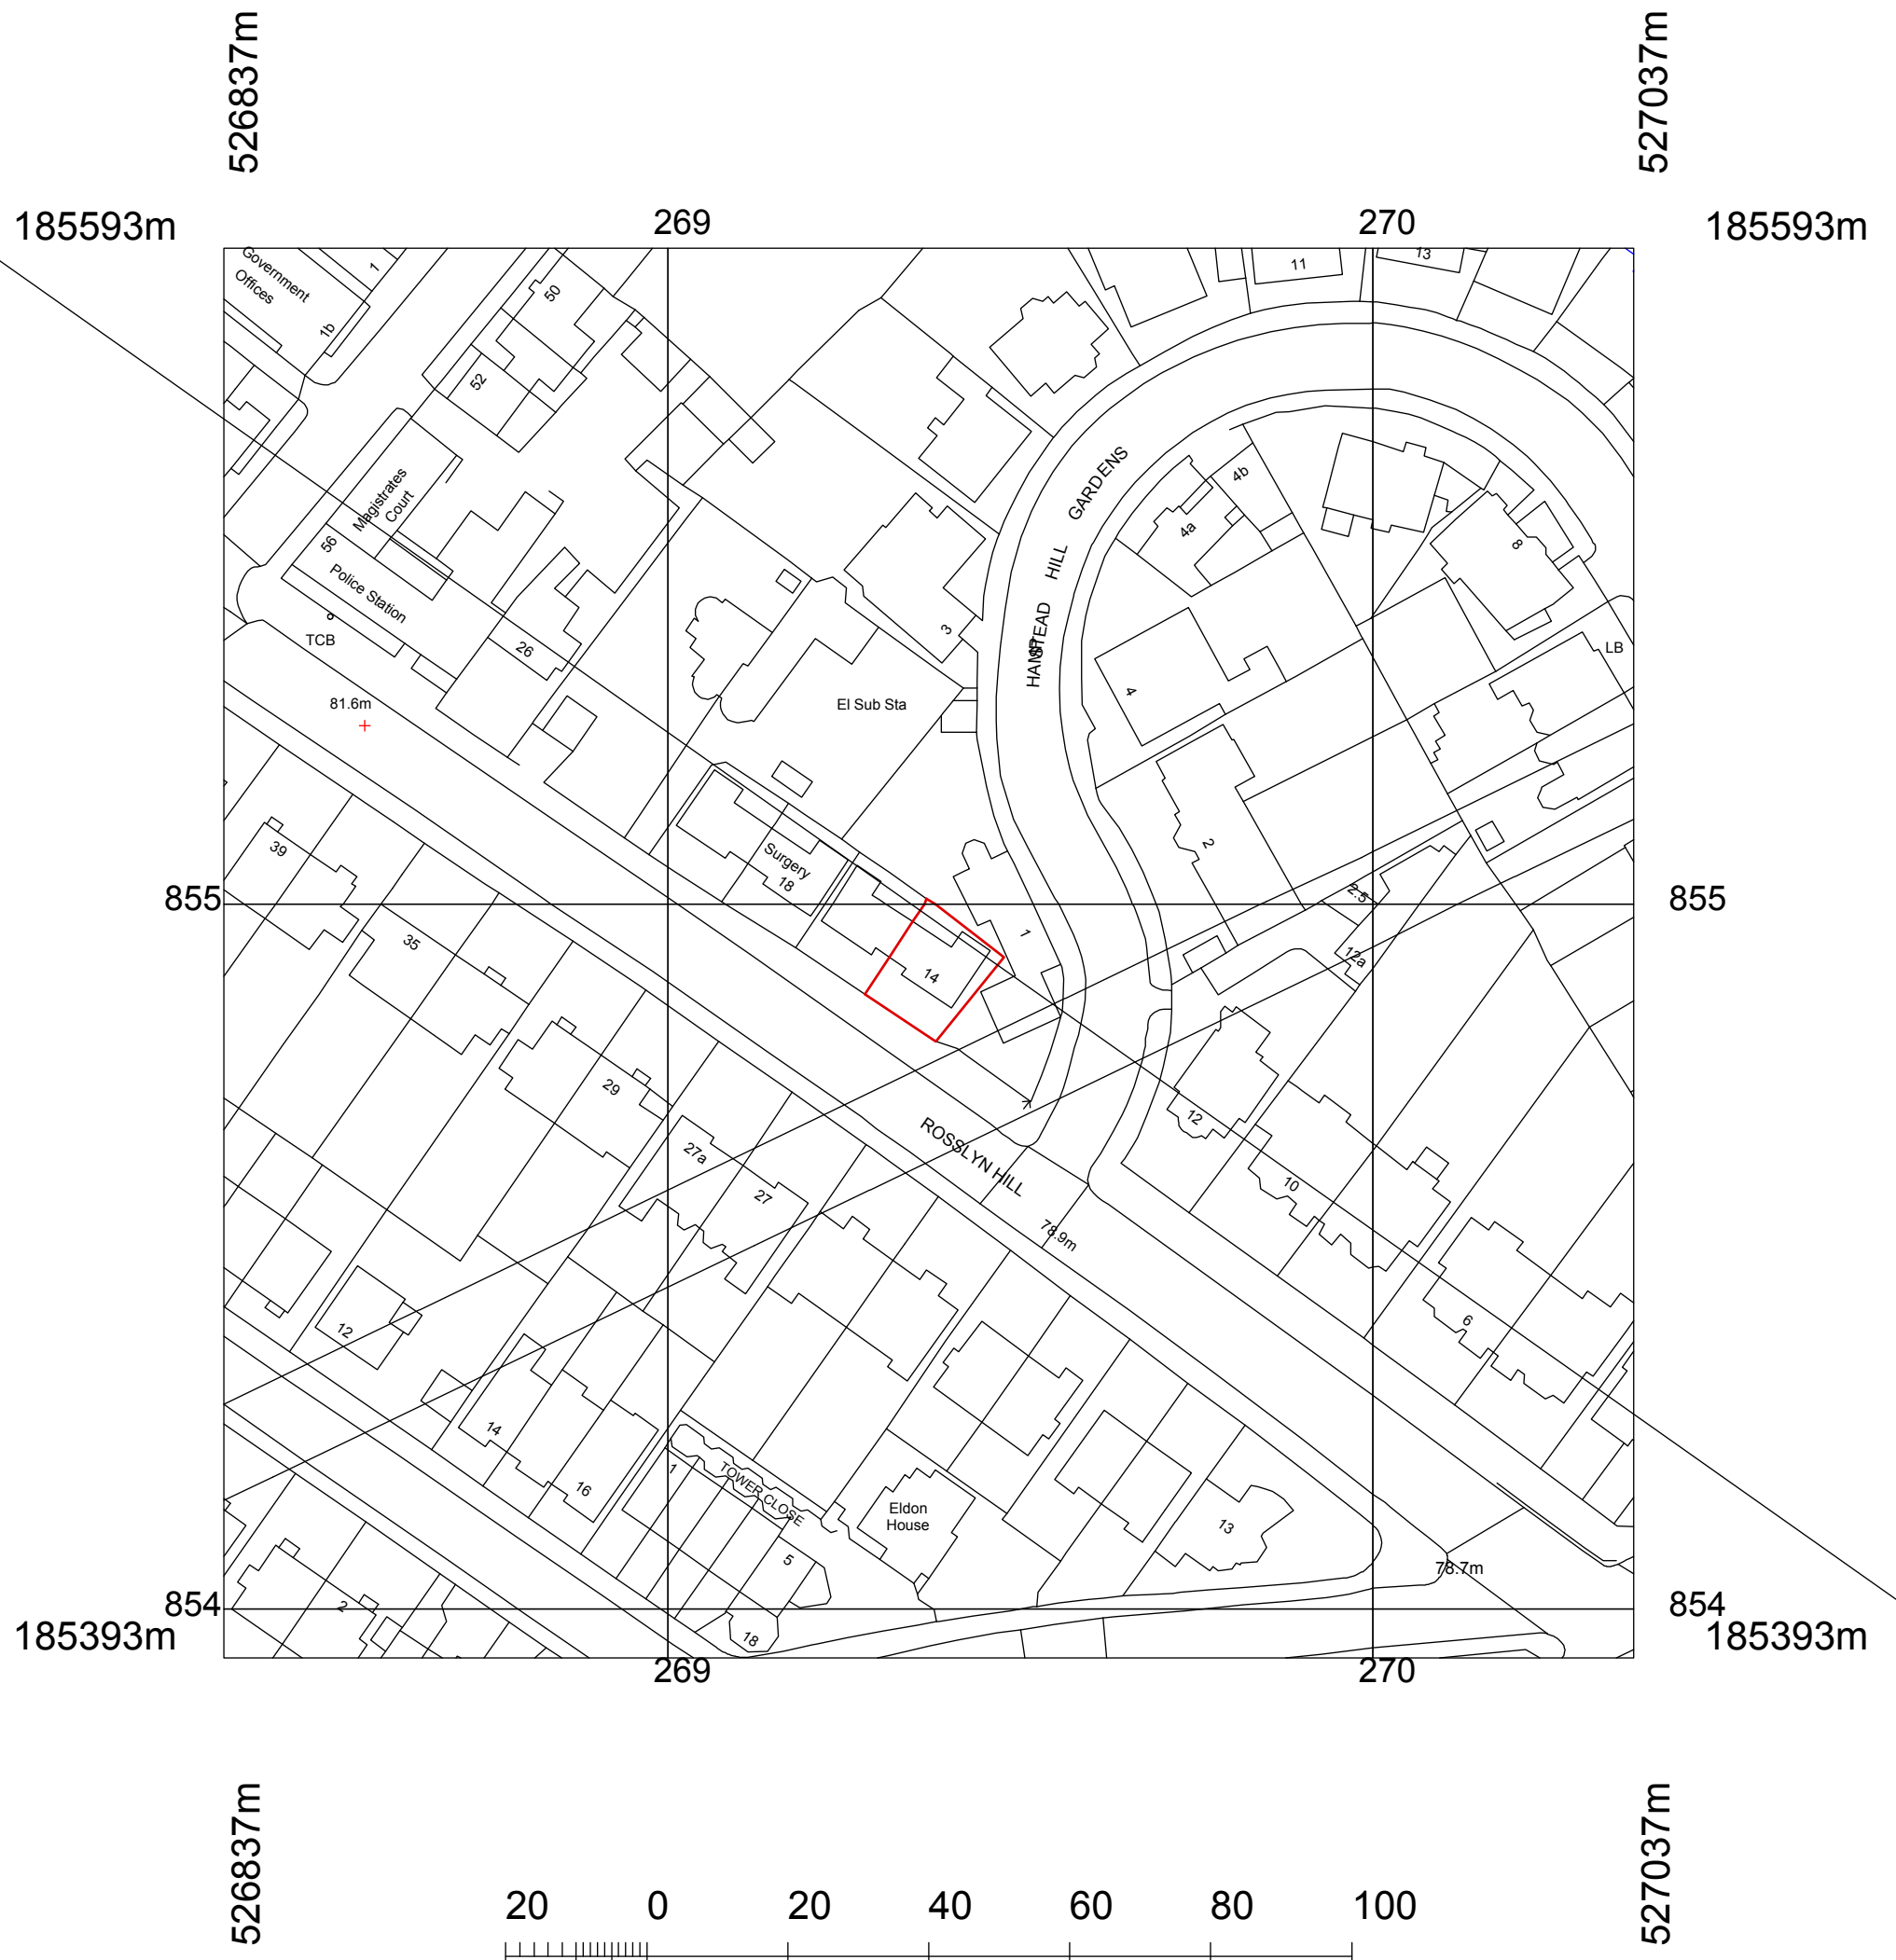

14 Rosslyn Hill

© Crown copyright and database rights 2016 OS 100035409

Reproduction in whole or in part is prohibited without the permission of Ordnance Survey.

PLANNING ISSUE	
Project: 14 Rosslyn Hill	
Drawing Title: Site map	
Date: 10/06/16	Scale: 1:1000 @ A3
nicholas lee architects Ltd 34A Rosslyn Hill, London NW3 1NH Tel: 020 7435 9315 www.nleearchitects.com	