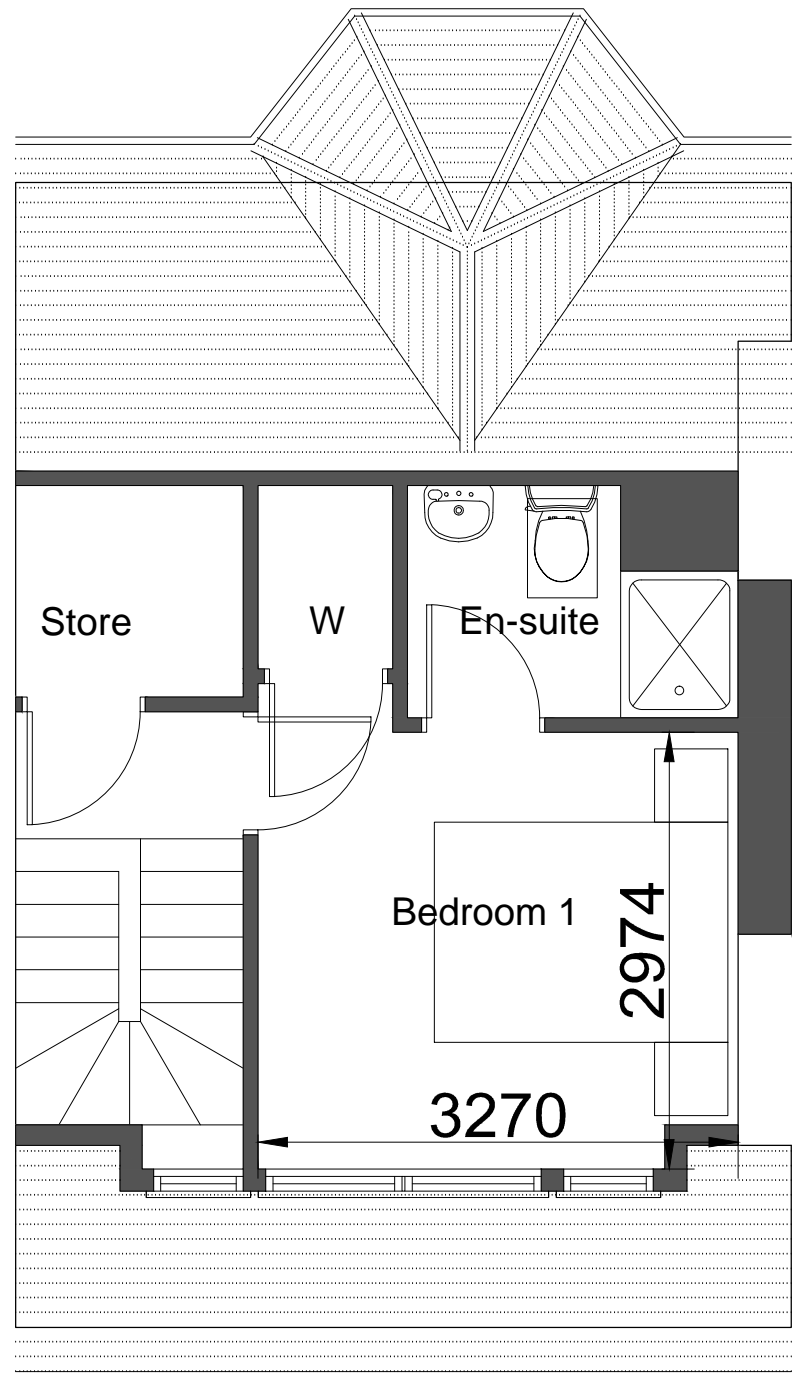

**FIRST FLOOR
AS PROPOSED**

**ATTIC FLOOR
AS PROPOSED**

Metres

**Neil Macleod Architect
RIBA RIAS**

34A Diamond Road
Watford
Hertfordshire, WD24 5EW
Phone: 07903 747752
E-mail: macleod_architect@hotmail.com

Project PROPOSED LOFT EXTENSION
CONVERSION
53B Sumatra Road, Kilburn
for Mr J O'Dwyer

Drawing Plans as
Proposed

Scale 1:50 @ A3

Date Apr 2016

Drwg No. **16 / 01 - PL02**

Rev **A**