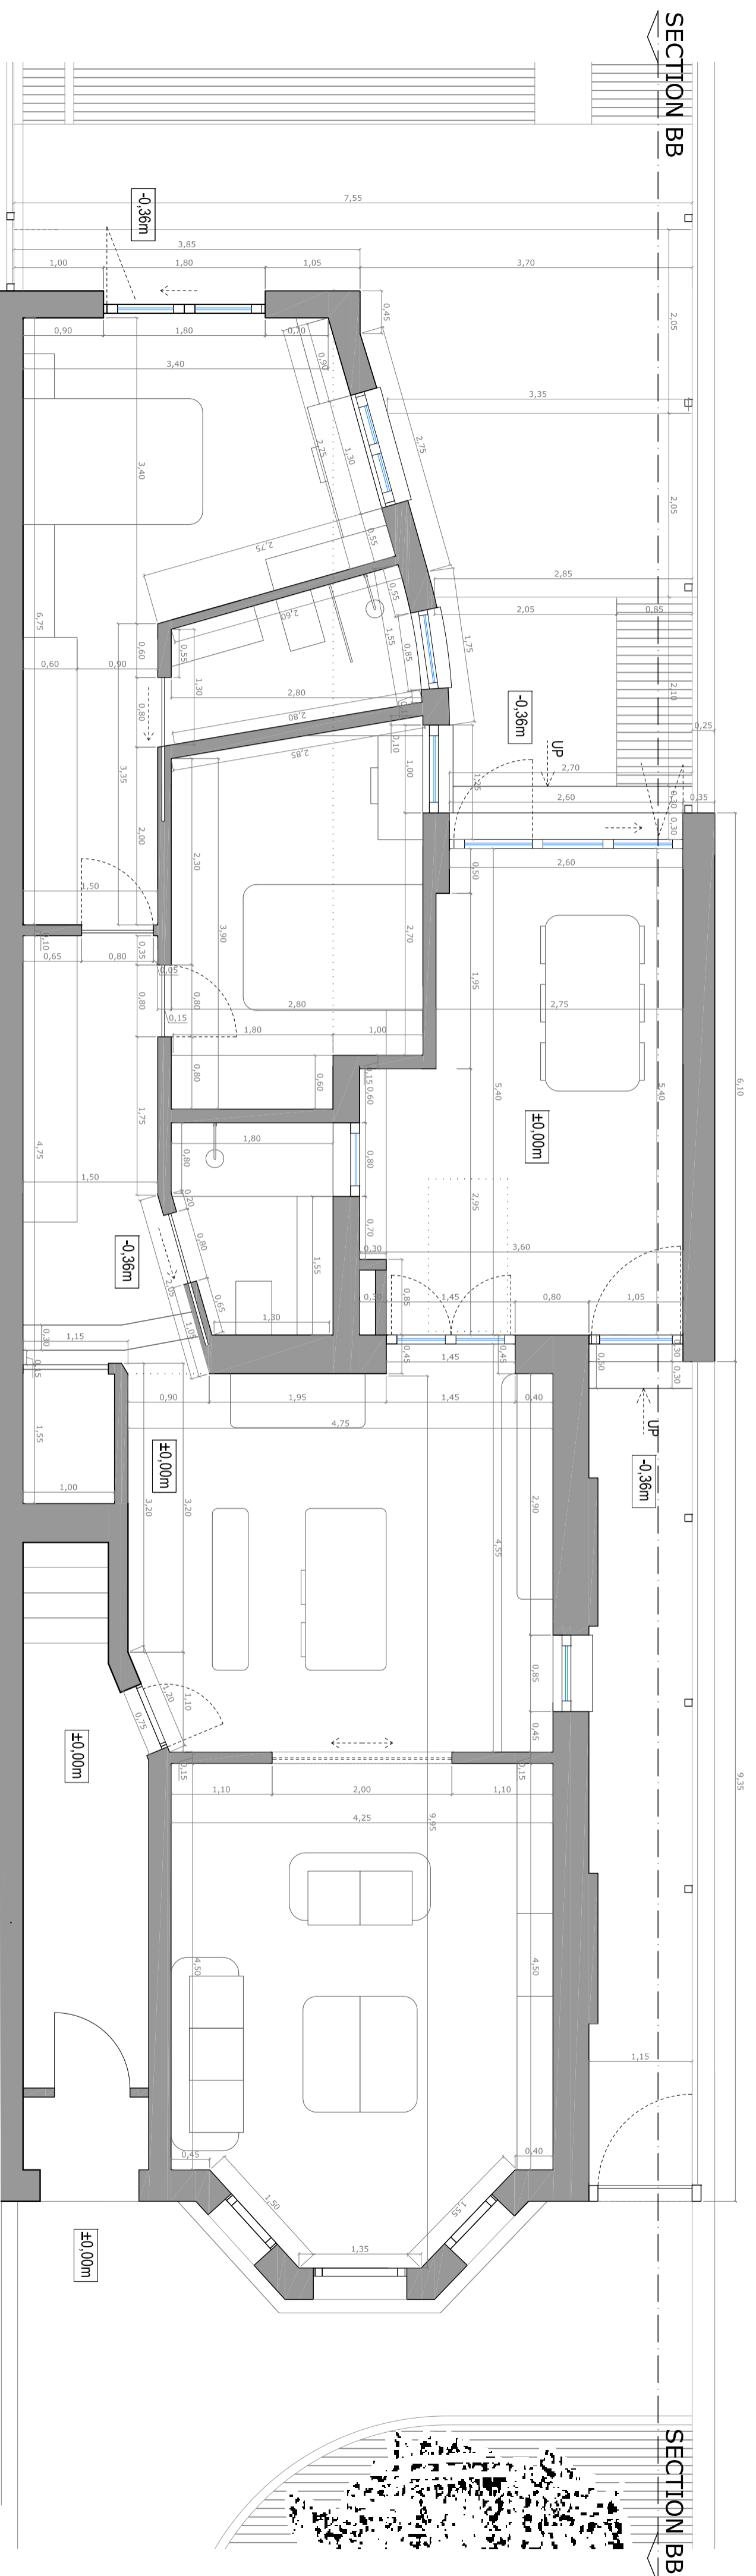

SECTION FROM SOUTH BB . SCALE 1/75 DIMENSIONS IN MTS

GROUND FLOORPLAN. SCALE 1/50. DIMENSIONS IN MTS

* ALL DIMENSIONS IN MTS. NO DIMENSIONS TO BE SCALED FROM DRAWING. ALL DIMENSIONS TO BE CHECKED ON SITE