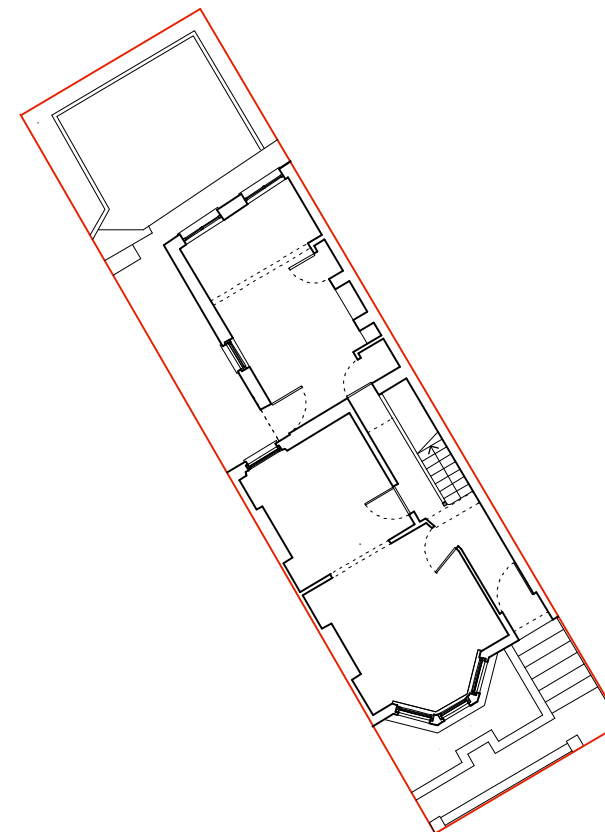

SITE PLAN 1:200@A3

Rev	Date
-	13.06.16
-	stage C: planning
-	-issued for information
-	-client
-	-council: planning

DRAWING STATUS For Information

Issued only for purpose indicated

This drawing to be read in conjunction with all consultants information.

This drawing is protected by copyright.

JOB NUMBER 177

JOB TITLE
Nieto Residence
45 Constantine Road, London, NW3 2LN

DRAWING TITLE
site and location plans
existing

SCALE: Varies

DATE: June 2015

DRAWING NO.	REV
A/01/001	-