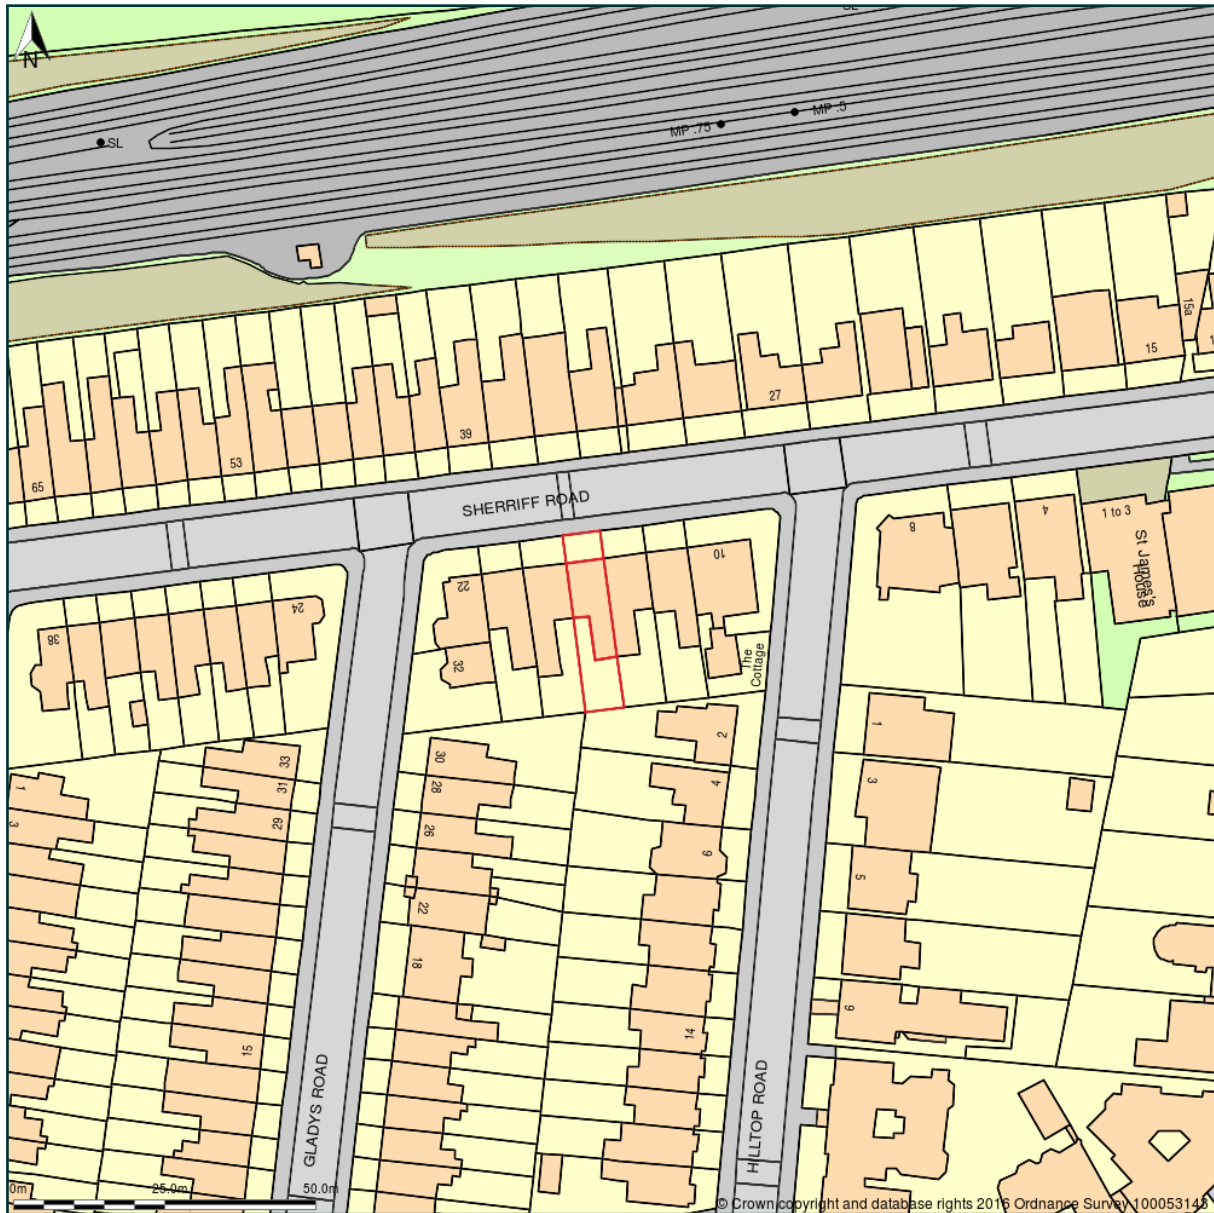

16, Sherriff Road, London, Camden, NW6 2AU

Site Plan shows area bounded by: 525267.13, 184431.27 525467.13, 184631.27 (at a scale of 1:1250) The representation of a road, track or path is no evidence of a right of way. The representation of features as lines is no evidence of a property boundary.

Produced on 7th Jun 2016 from the Ordnance Survey National Geographic Database and incorporating surveyed revision available at this date. Reproduction in whole or part is prohibited without the prior permission of Ordnance Survey. © Crown copyright 2016. Supplied by buyaplan.co.uk a licensed Ordnance Survey partner (100053143). Unique plan reference: #00131657-A6058A