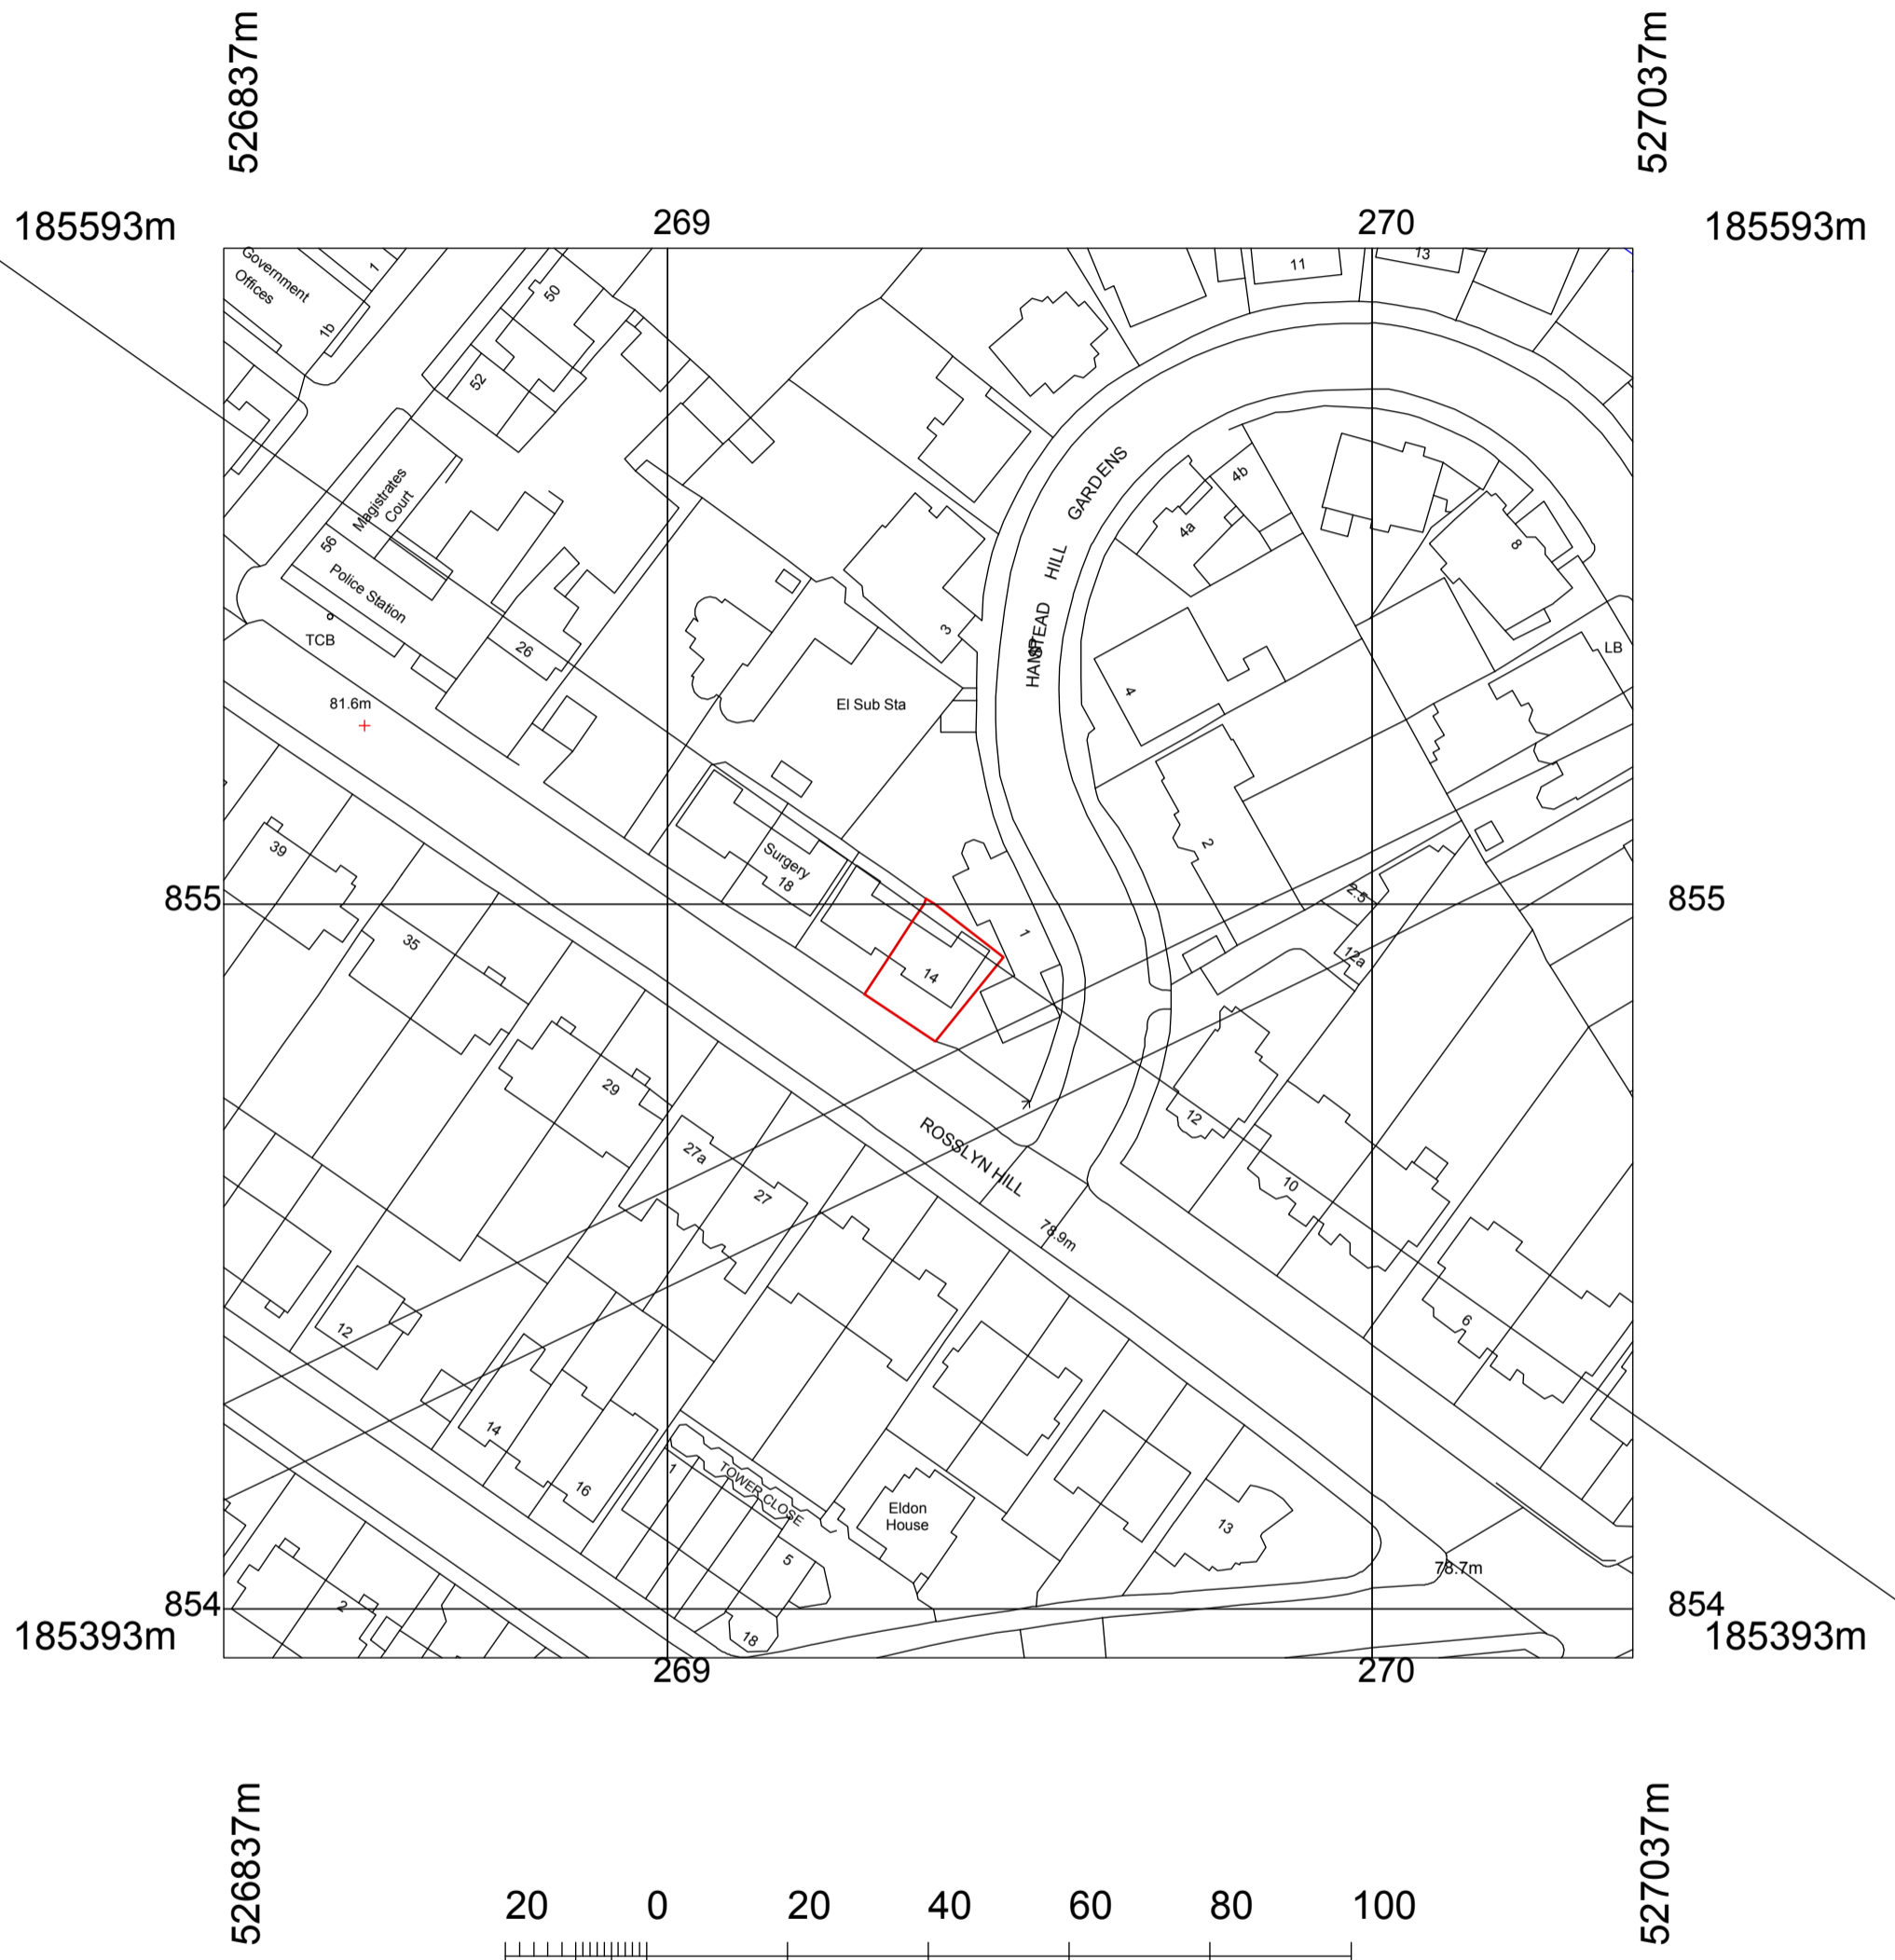

14 Rosslyn Hill

© Crown copyright and database rights 2016 OS 100035409

Reproduction in whole or in part is prohibited
without the permission of Ordnance Survey.

| | |
|---|--------------------|
| PLANNING ISSUE | |
| Project: 14 Rosslyn Hill | |
| Drawing Title: Site map | |
| Date: 10/06/16 | Scale: 1:1000 @ A3 |
| nicholas lee architects Ltd 34A Rosslyn Hill, London NW3 1NH Tel: 020 7435 9315 www.nleearchitects.com | |