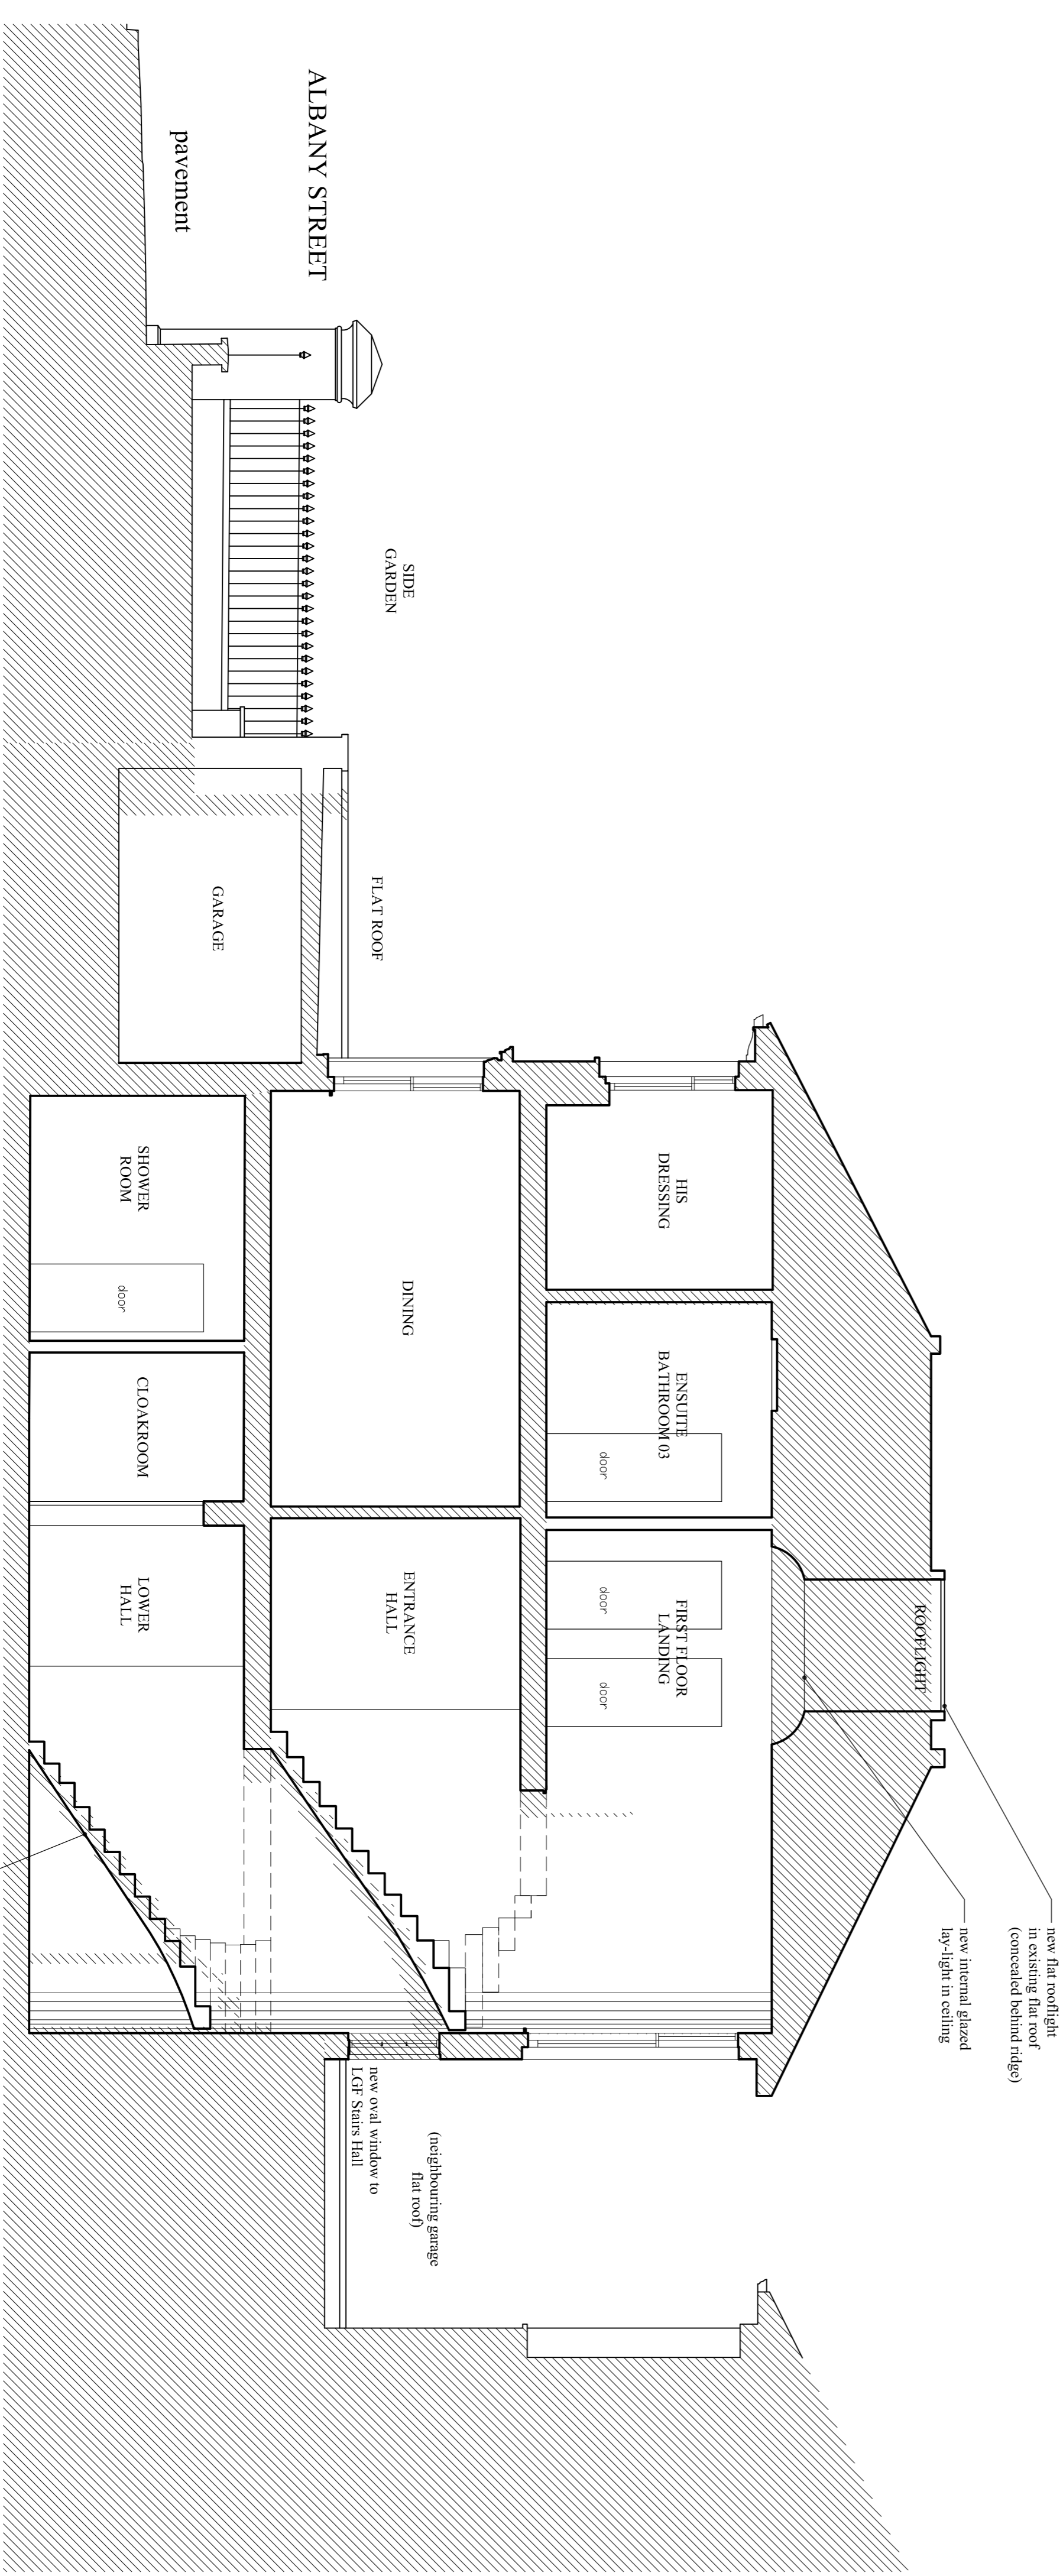

SECTION AA - As Proposed

SECTION BB - As Proposed

Reference for Section Lines

PLANNING		
A	regency-style canopy added	
REVISIONS		
A	regency-style canopy added	25.05.16

CHARLES BRICE LTD
95 YORK STREET
MARXTLEBONE
LONDON W1H 4QG
Tel: 020 7491 1932 Fax: 020 7491 1952
Email: office@charlesbrice.co.uk
www.charlesbrice.co.uk

Title Sections AA & BB
- As Proposed
Project 15 Park Village West
London NW1 4AE
Client Mr & Mrs Gurbanov

Scale	Date	Drawn By
1:50@A1	Mar 2016	db
Job Number	Drawing Number	Revision
885	PL07	A