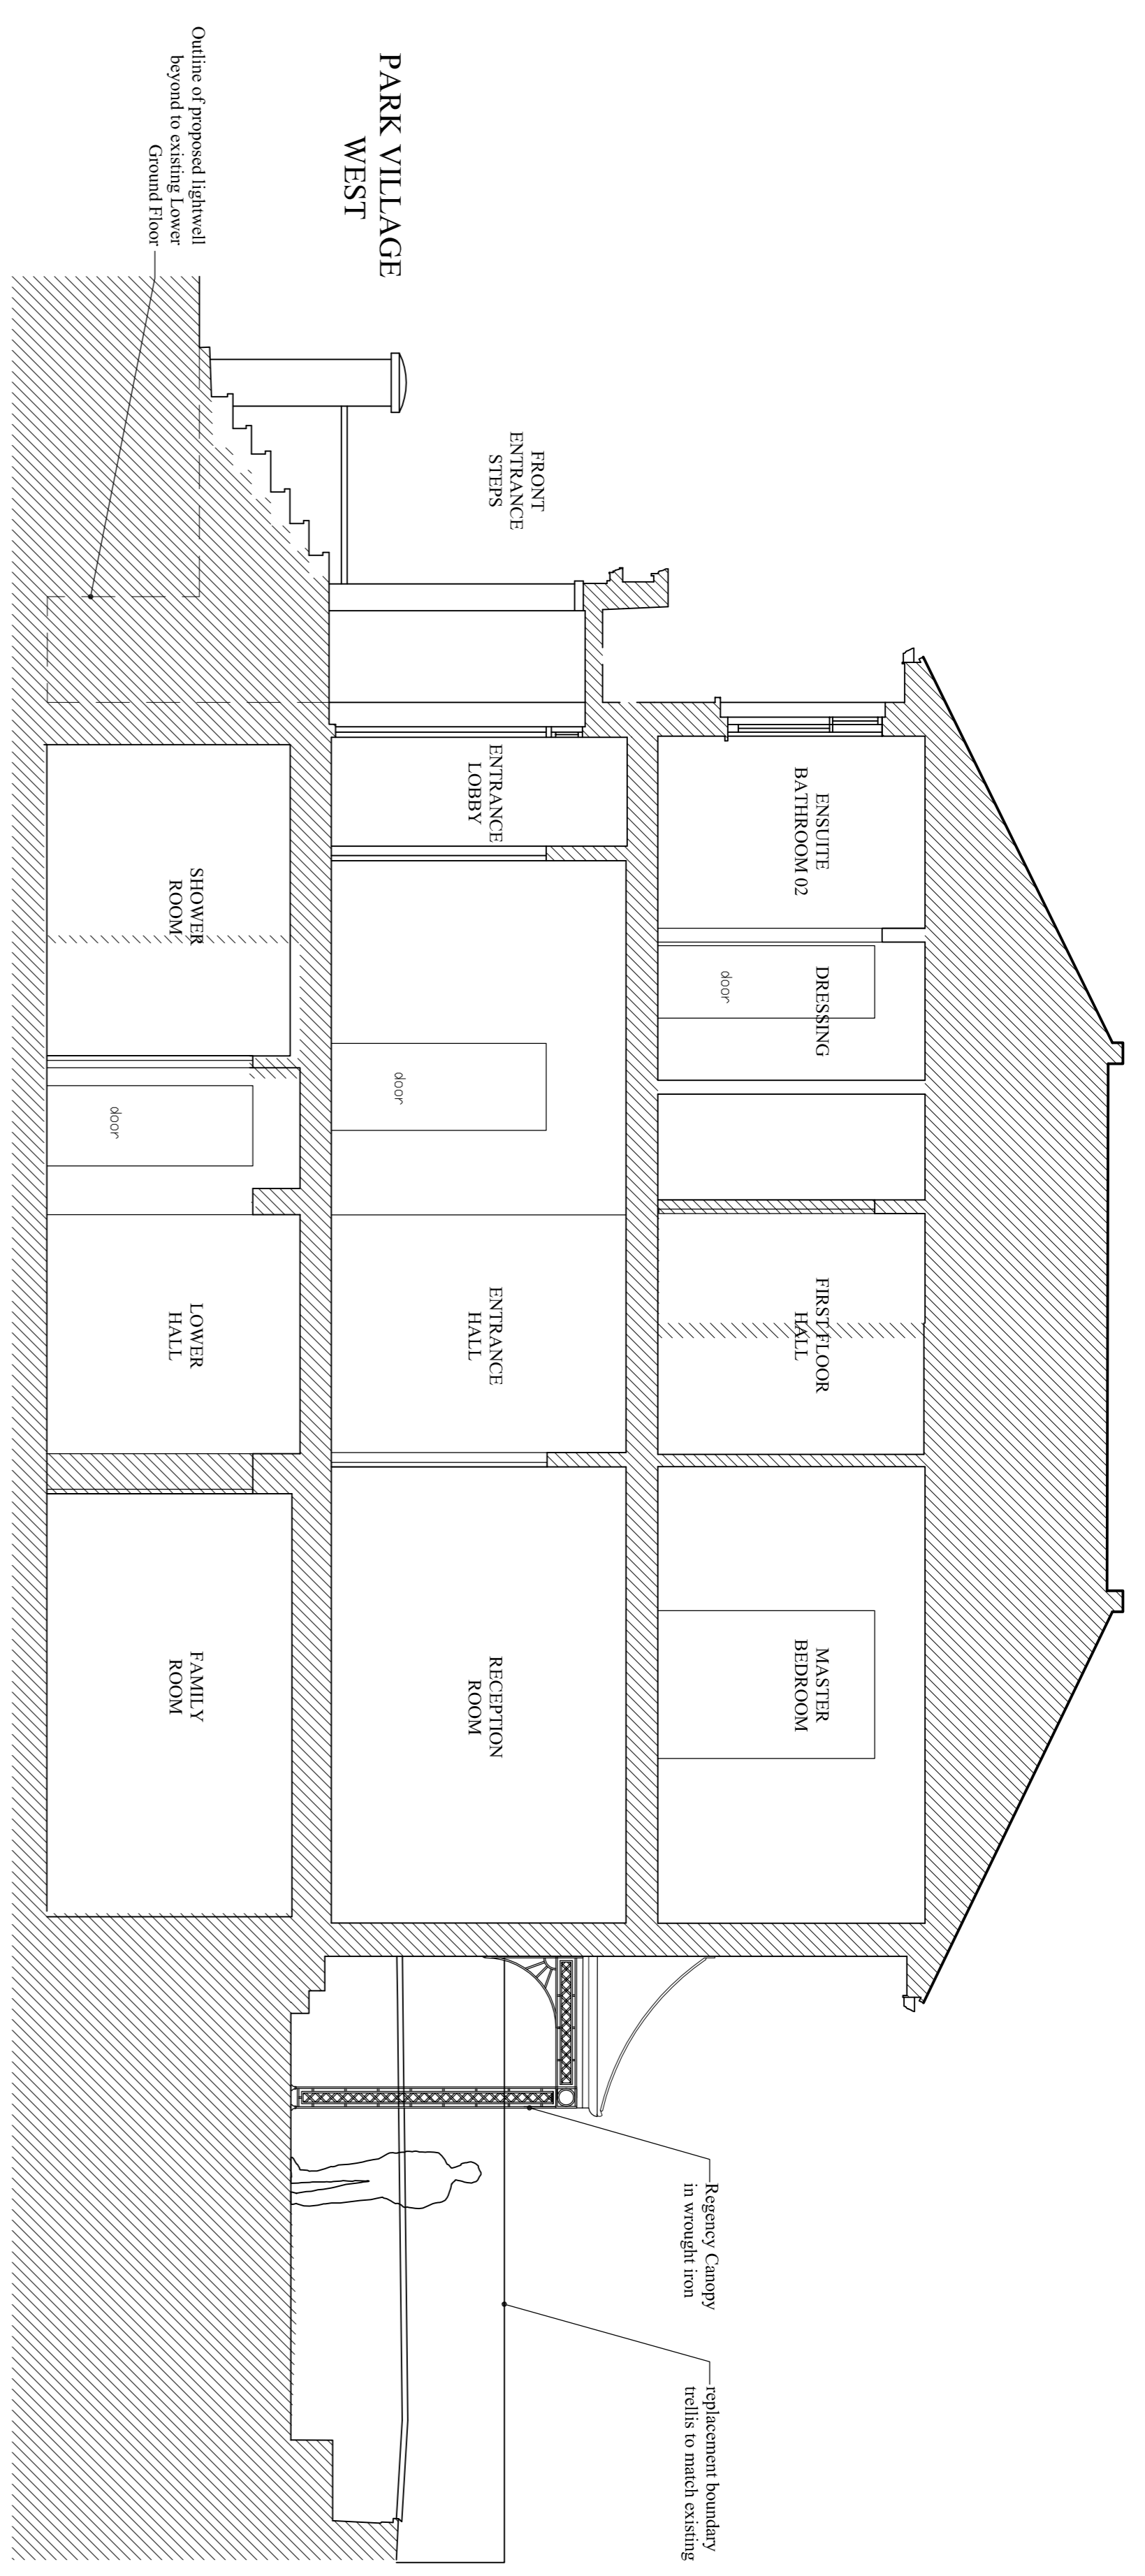

SECTION AA - As Proposed

SECTION BB - As Proposed

Reference for Section Lines

PLANNING		
A	regency-style canopy added	
REVISIONS		
A	regency-style canopy added	25.05.16

CHARLES BRICE LTD
95 YORK STREET
MARXTLEBONE
LONDON W1H 4QG
Tel: 020 7491 1932 Fax: 020 7491 1952
Email: office@charlesbrice.co.uk
www.charlesbrice.co.uk

Title Sections AA & BB
- As Proposed
Project 15 Park Village West
London NW1 4AE
Client Mr & Mrs Gurbanov

Scale	Date	Drawn By
1:50@A1	Mar 2016	db
Job Number	Drawing Number	Revision
885	PL07	A