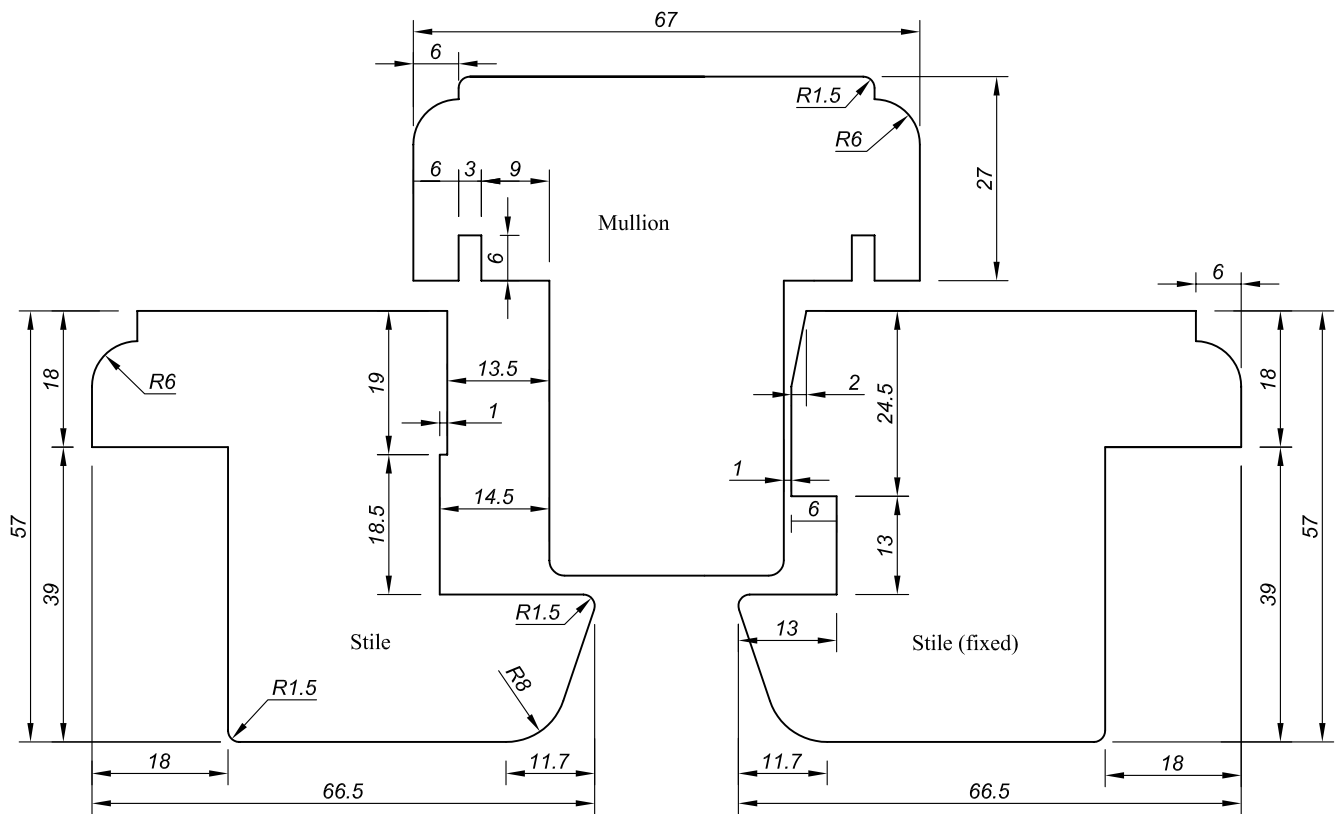

**DO NOT SCALE FROM
THIS DRAWING**

Bennett Windows & Doors

Park Road, Ratby, Leicestershire, LE6 0JL

Tel: 0116 239 5353

Fax: 0116 238 7295

Title "New Era" Horizontal
Section Thro 69mm
Mullion

Drawing No: NE2A

Revision: A

Scale: 1:1

Date: 25-03-05

Drawn By: MTWL

Checked: