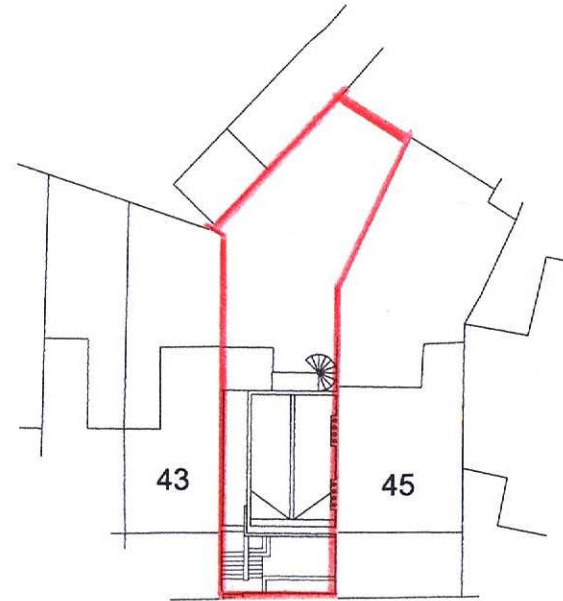

LOCATION PLAN 1:1250

Downshire Hill
SITE PLAN 1:500

LOCATION & SITE PLAN
44 Downshire Hill, London NW3 1NU
18 Nov15 53021-10

Claymore Design & Build

copyright 2015