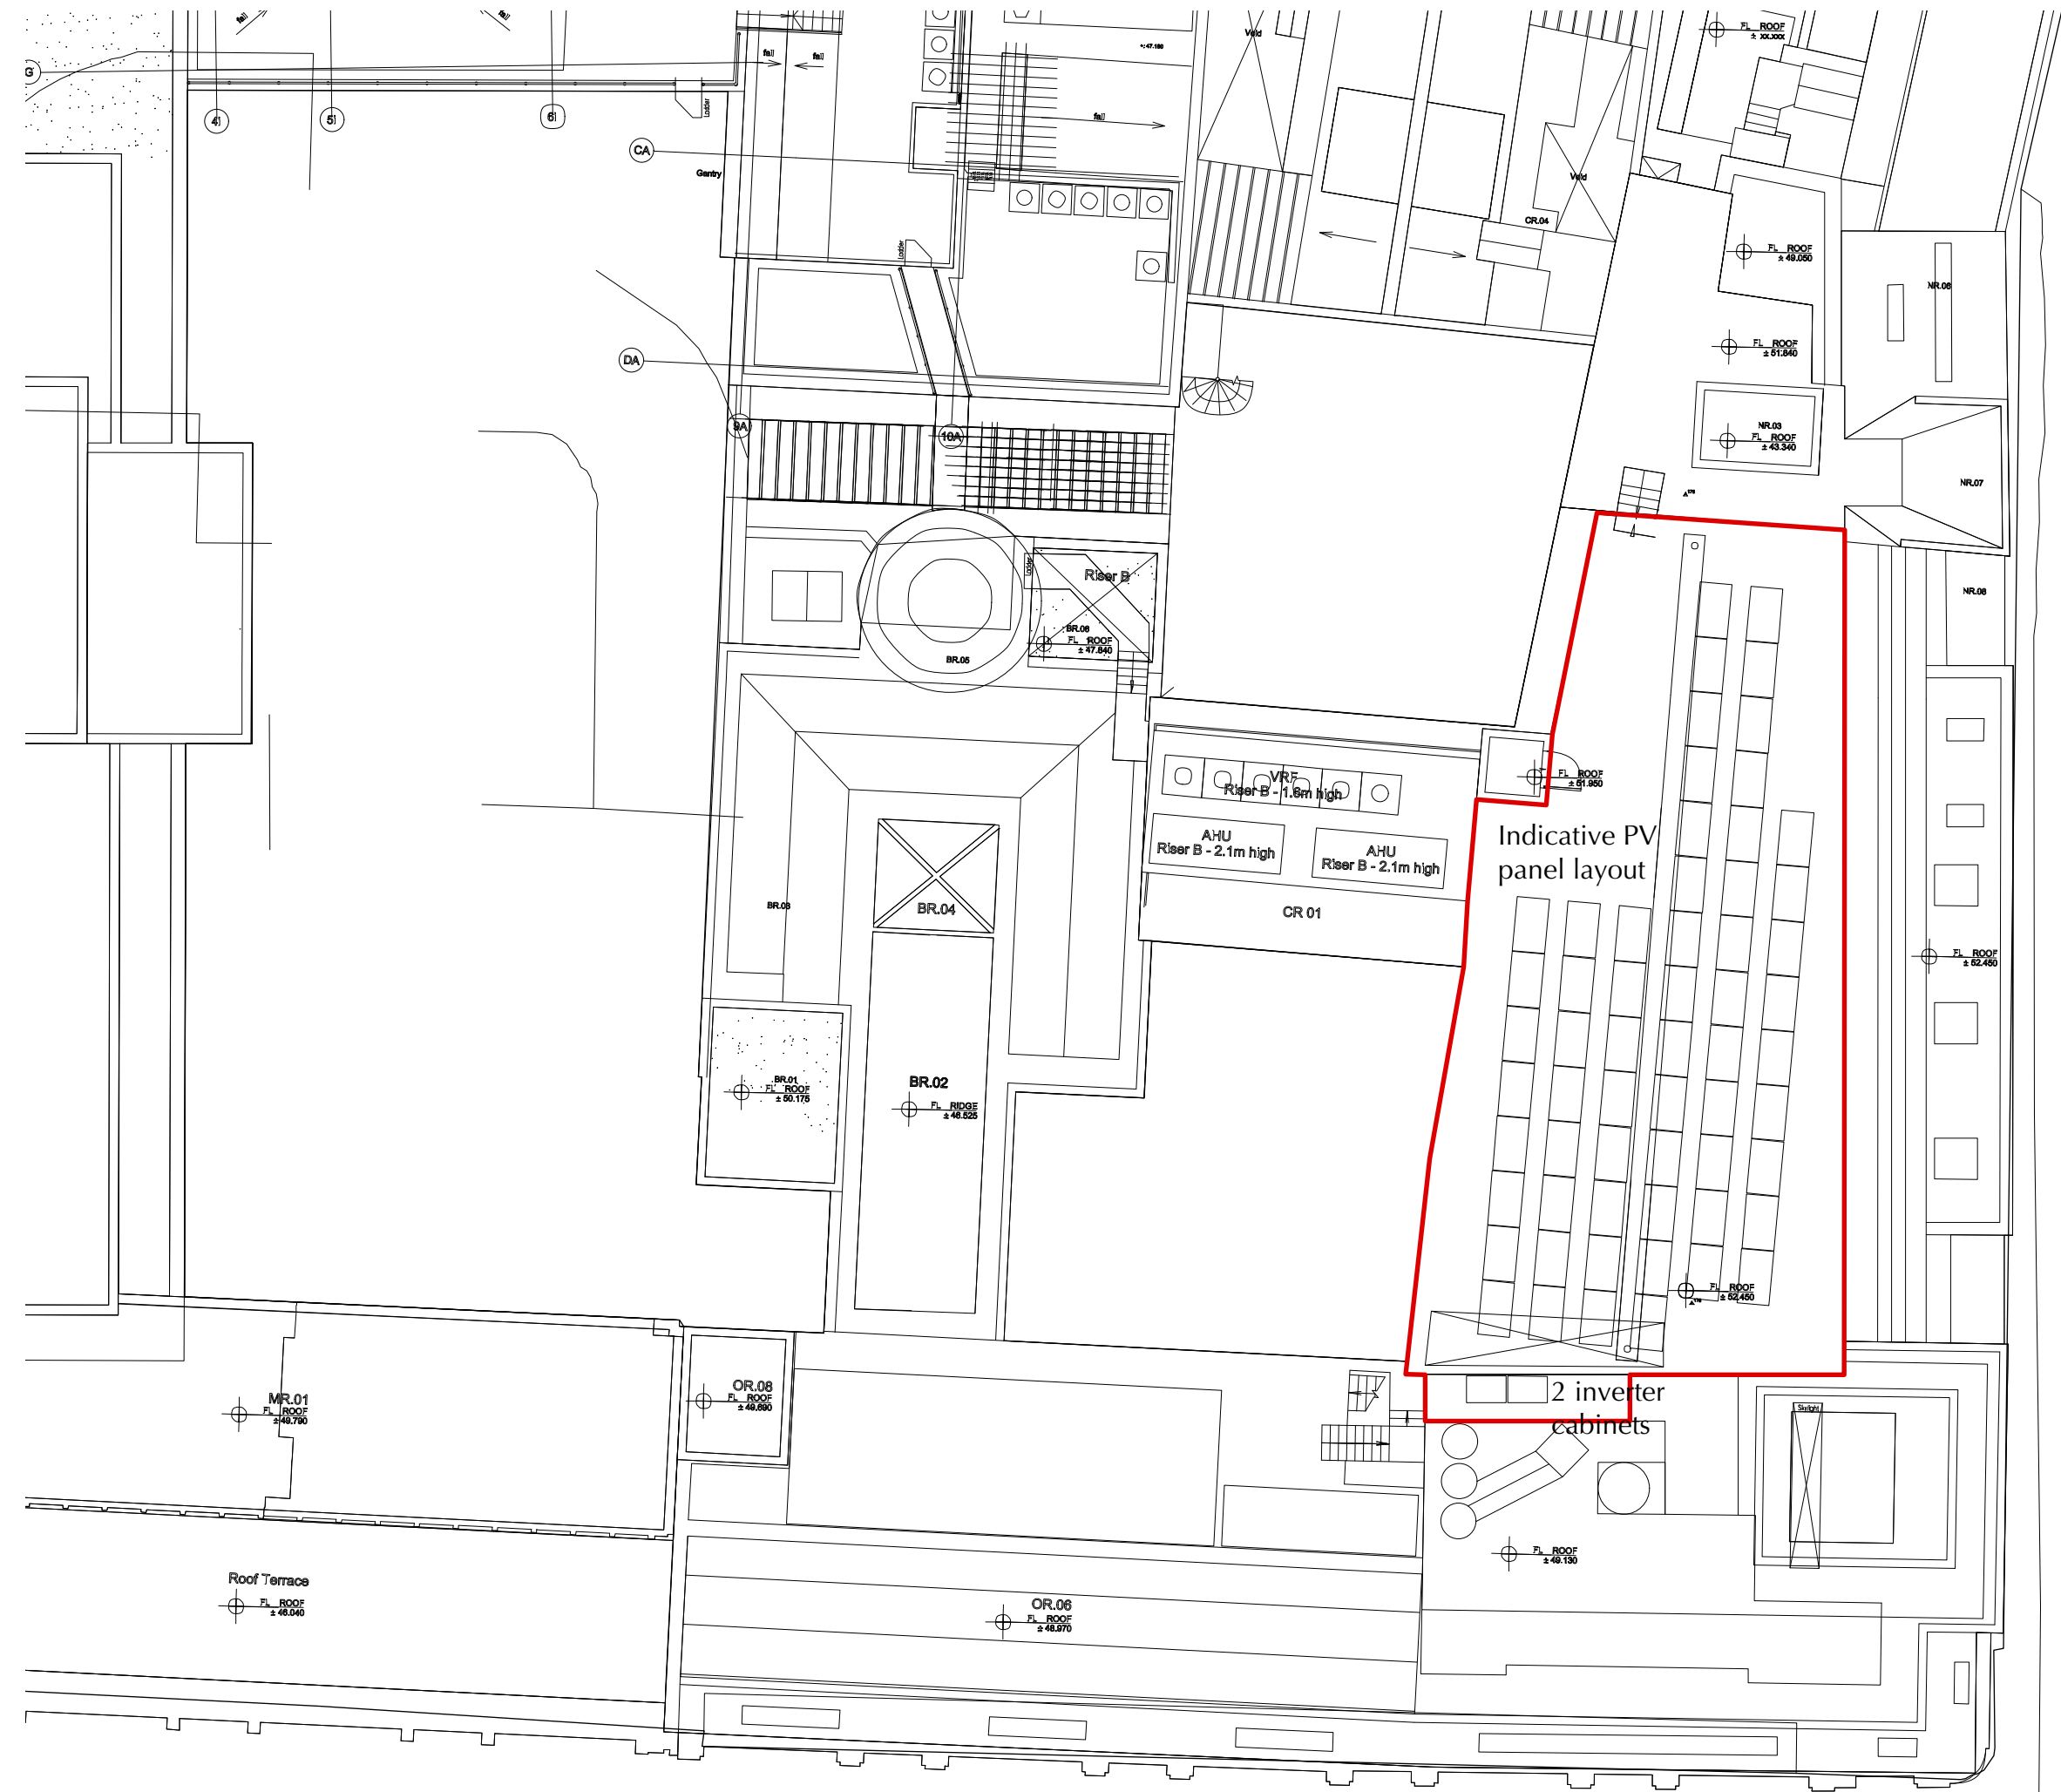

Alfred Mews

No.	Date	Issue Notes

Copyright for these drawings remains with Cove Burgess Architects LLP. All dimensions to be checked on site prior to construction. Any discrepancies to be brought to the attention of the architect, prior to construction.

Project Title
Smart Energy PV

Sheet Title
Proposed Roof Plan

Scale @ A3 1:1200	Date Printed 6/6/16
Drawing No. 3088_0102	Revision -

COVEBURGESS