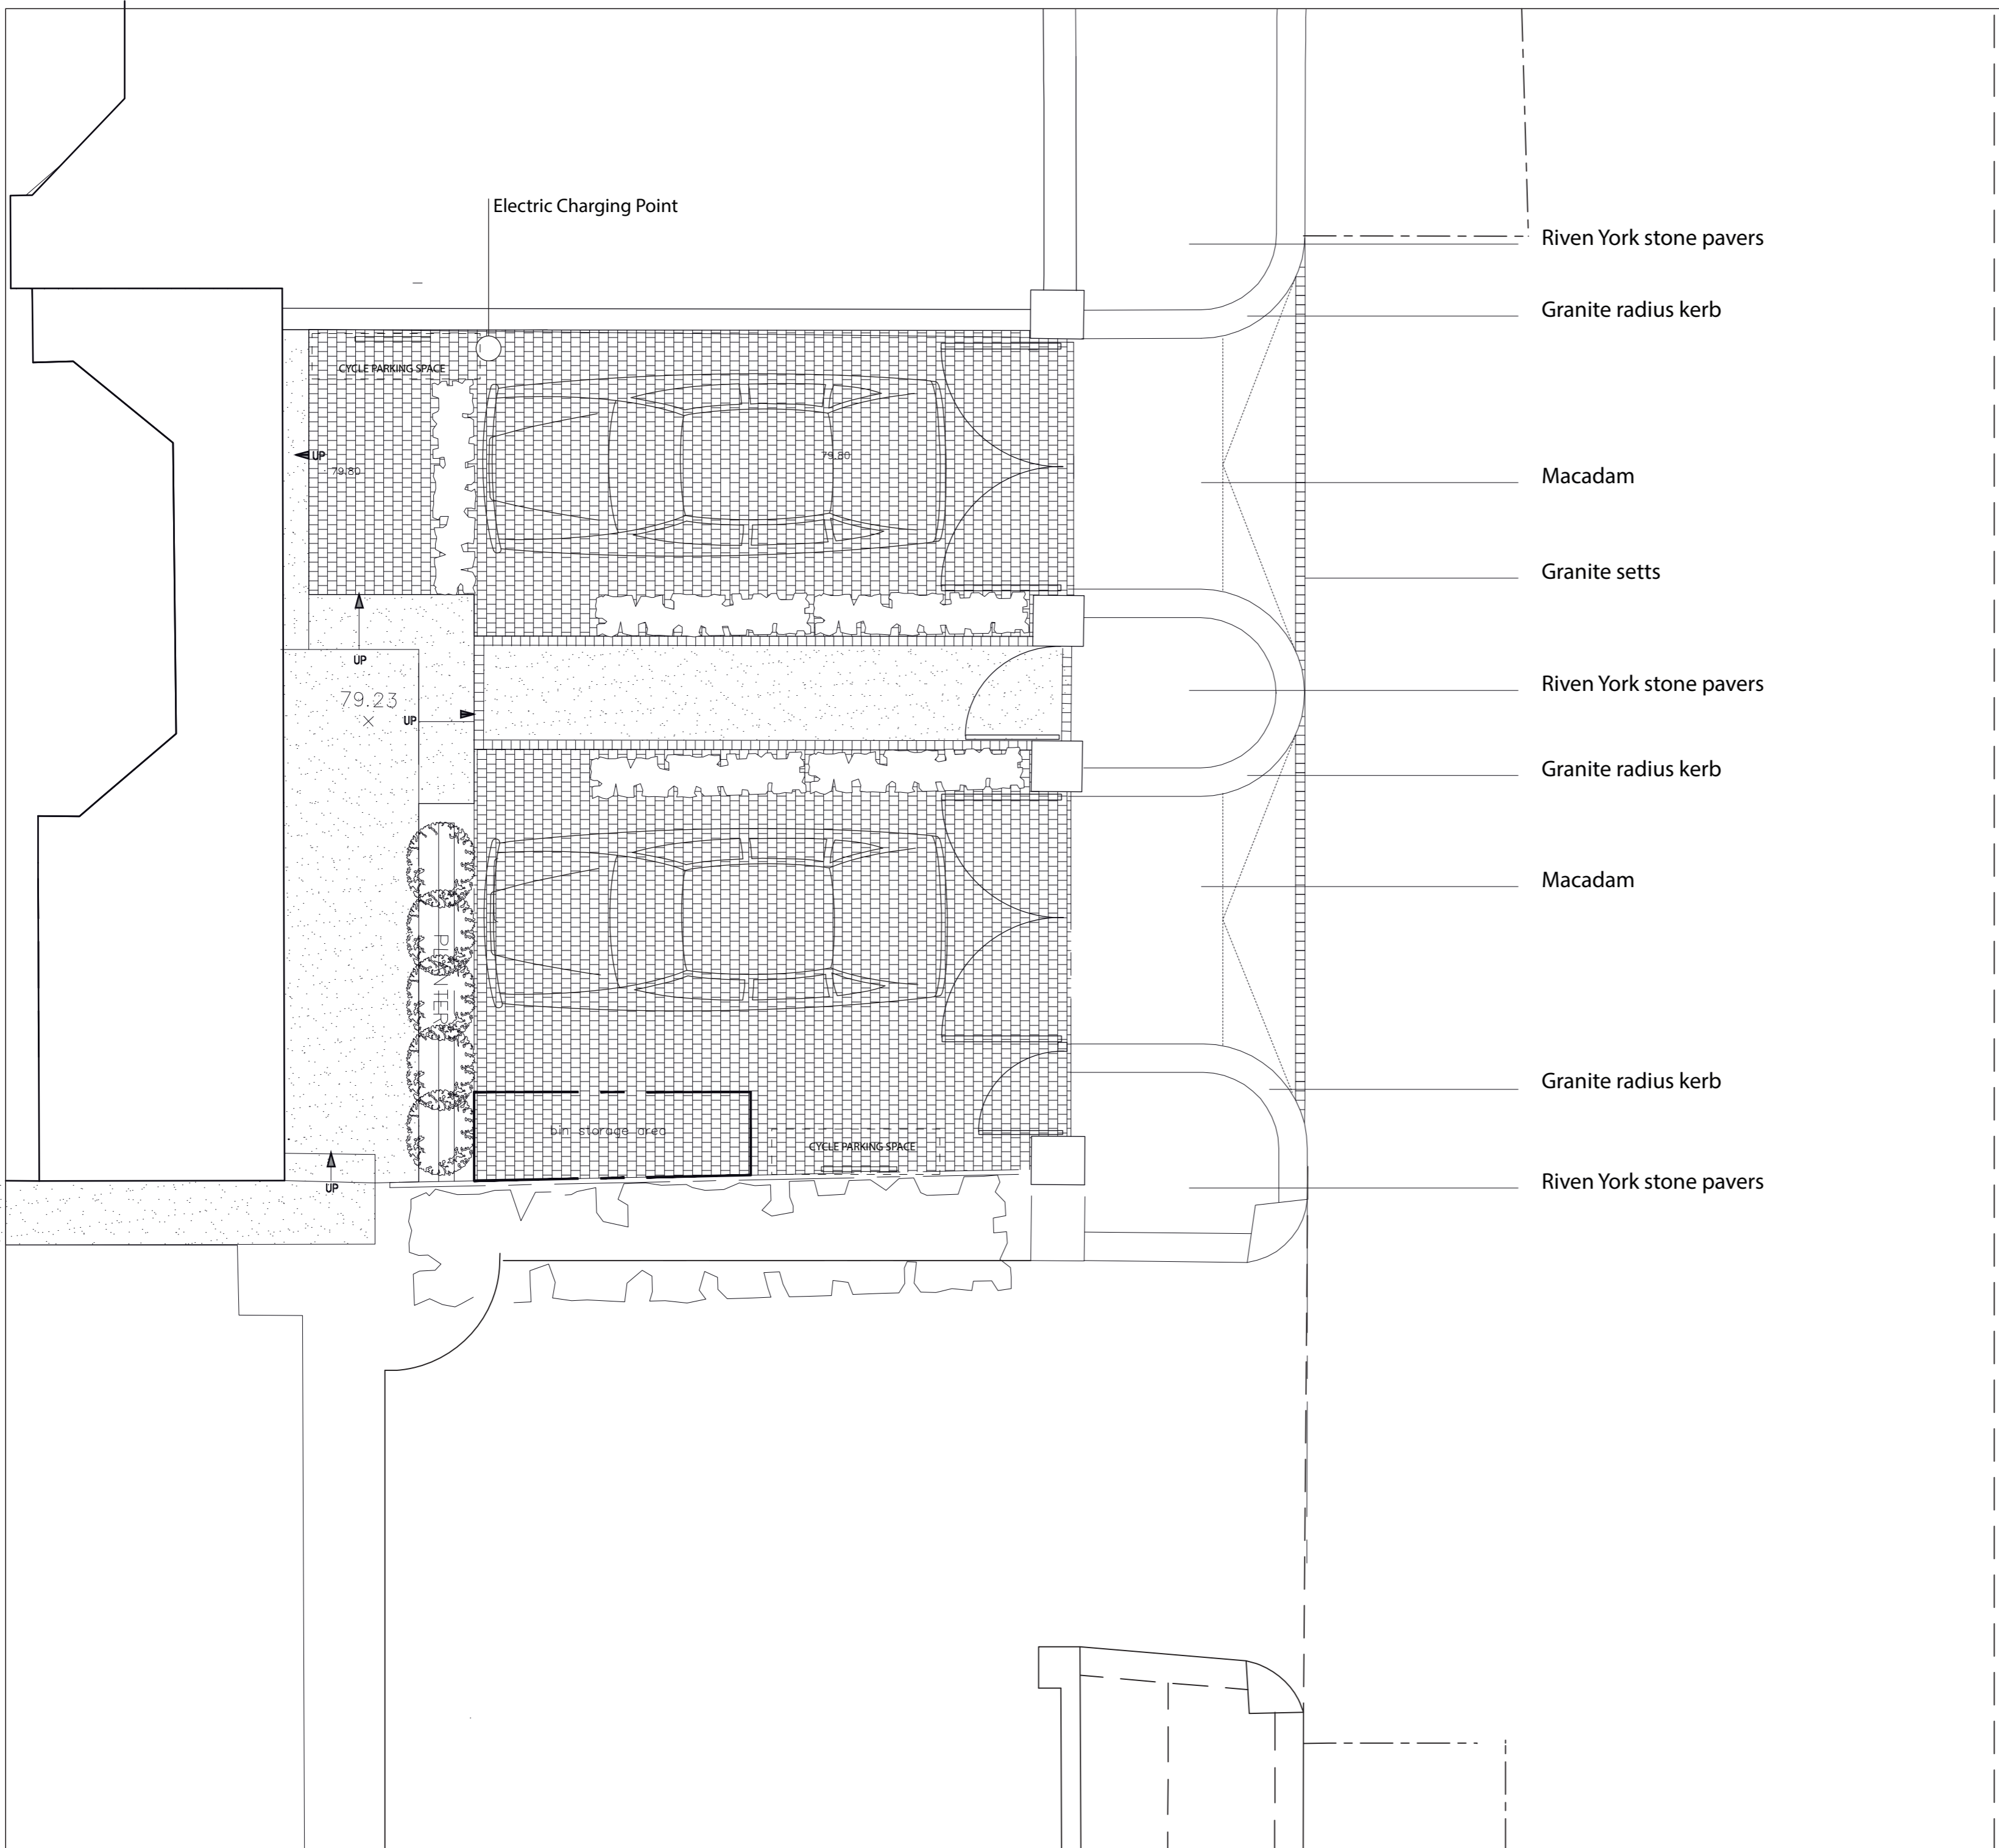

Scale = 1 : 1250

Previous Layout

45 Maresfield Gardens

May 2016

Doyle Town Planning + Urban Design

PL101/131 REV 0

SCALE 1:100 and 1: 1250 @ A2

Scale = 1 : 50

Scale = 1 : 1250

- Riven York stone pavers
- Granite radius kerb
- Macadam
- Granite setts
- Riven York stone pavers
- Granite radius kerb
- Macadam
- Granite radius kerb
- Riven York stone pavers

Proposed Layout

45 Maresfield Gardens

May 2016

Doyle Town Planning + Urban Design

PL200/131 REV 0

SCALE 1:100 and 1: 1250 @ A2

Scale = 1 : 50

0,0 50 100
Scale = 1 : 1250

Street Elevation