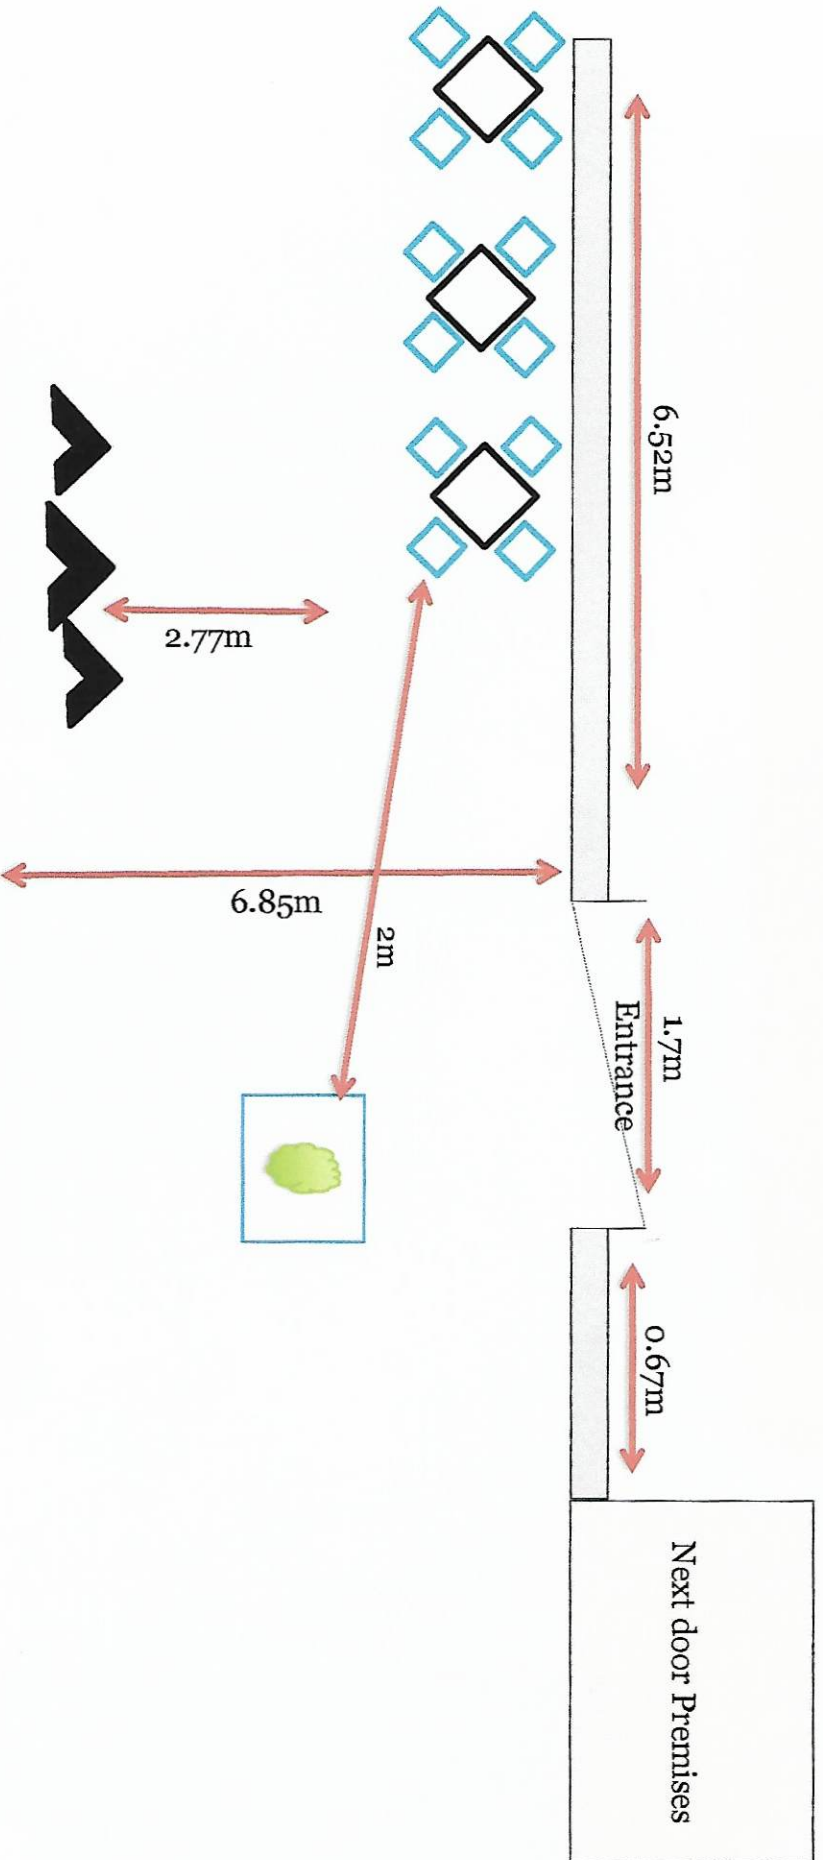

Q Grill 29-33 Chalk Farm Road NW1 8AJ

Inside the premises

Key

Square table 0.83m

Chair 0.60m

Cycle stand

Tree