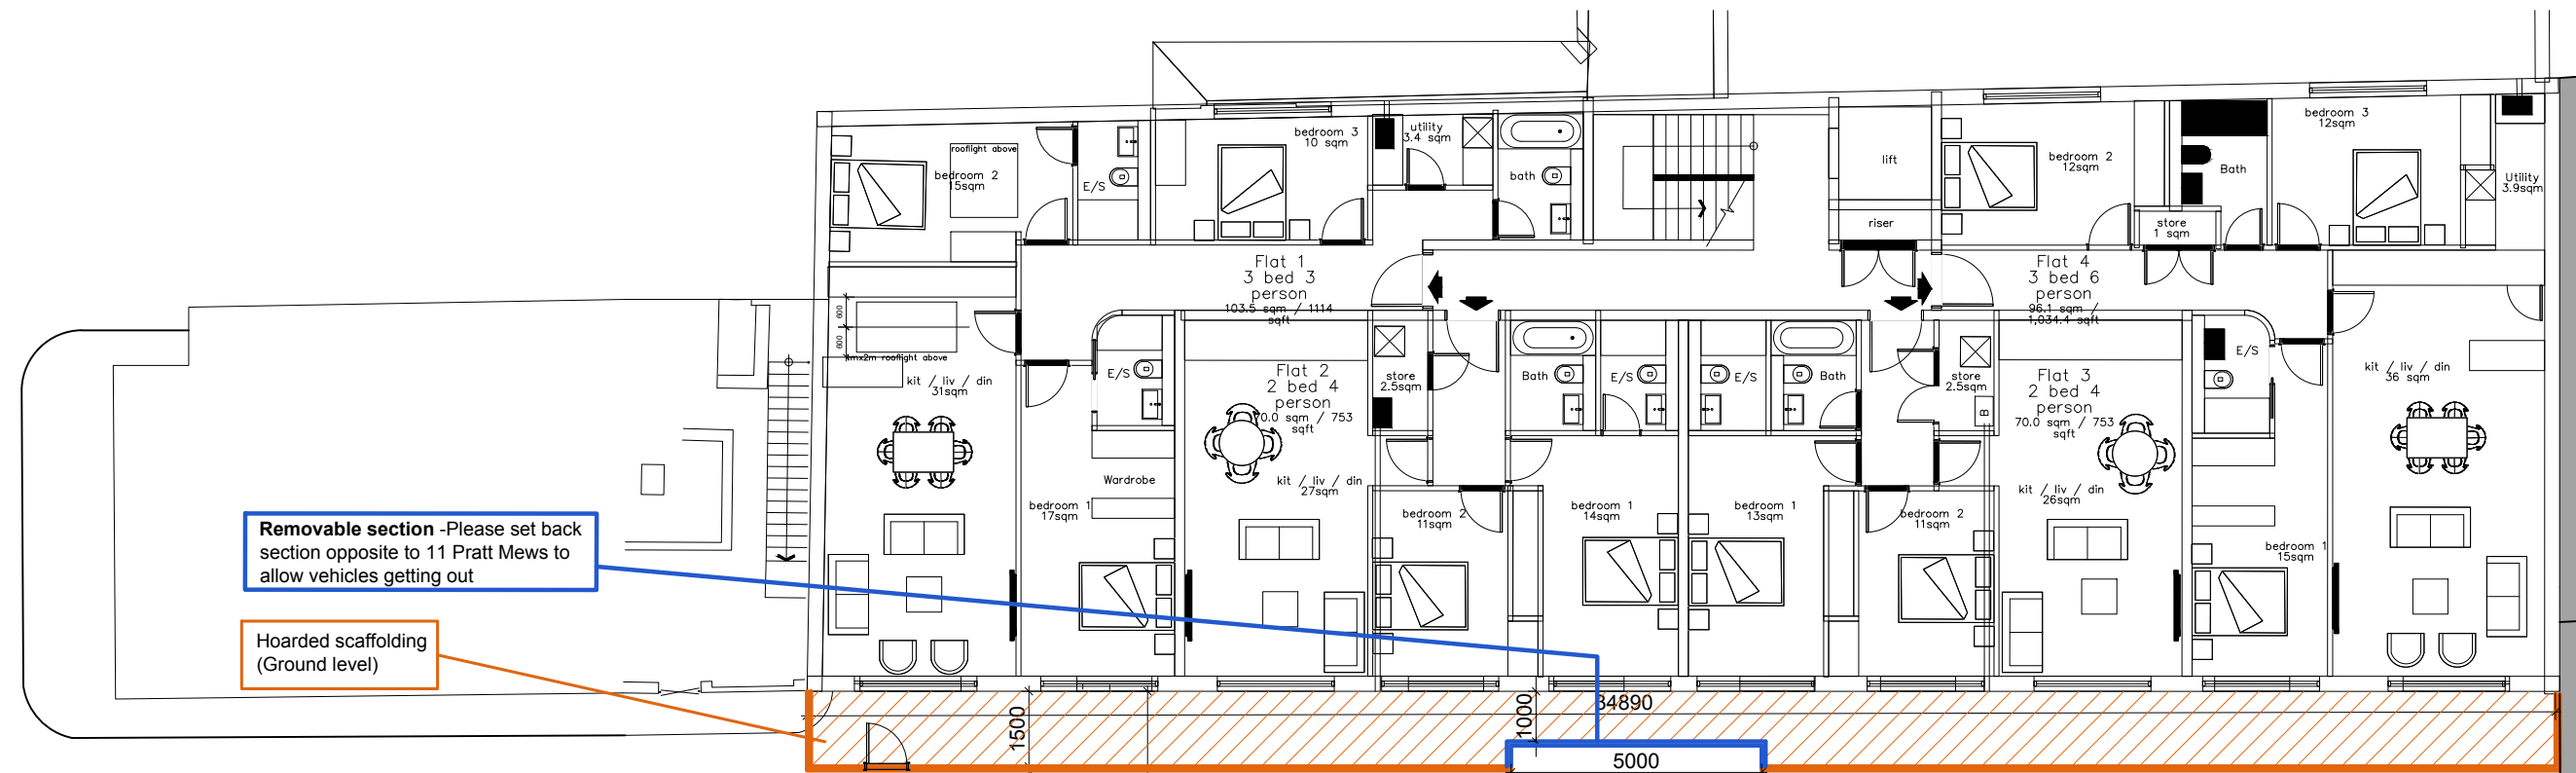

1-6 Pratt Mews, London, NW1 0AD

Swept path diagram- Vans

Removable section - Please set back section opposite to 11 Pratt Mews to allow vehicles getting out

Hoarded scaffolding (Ground level)

PRATT STREET