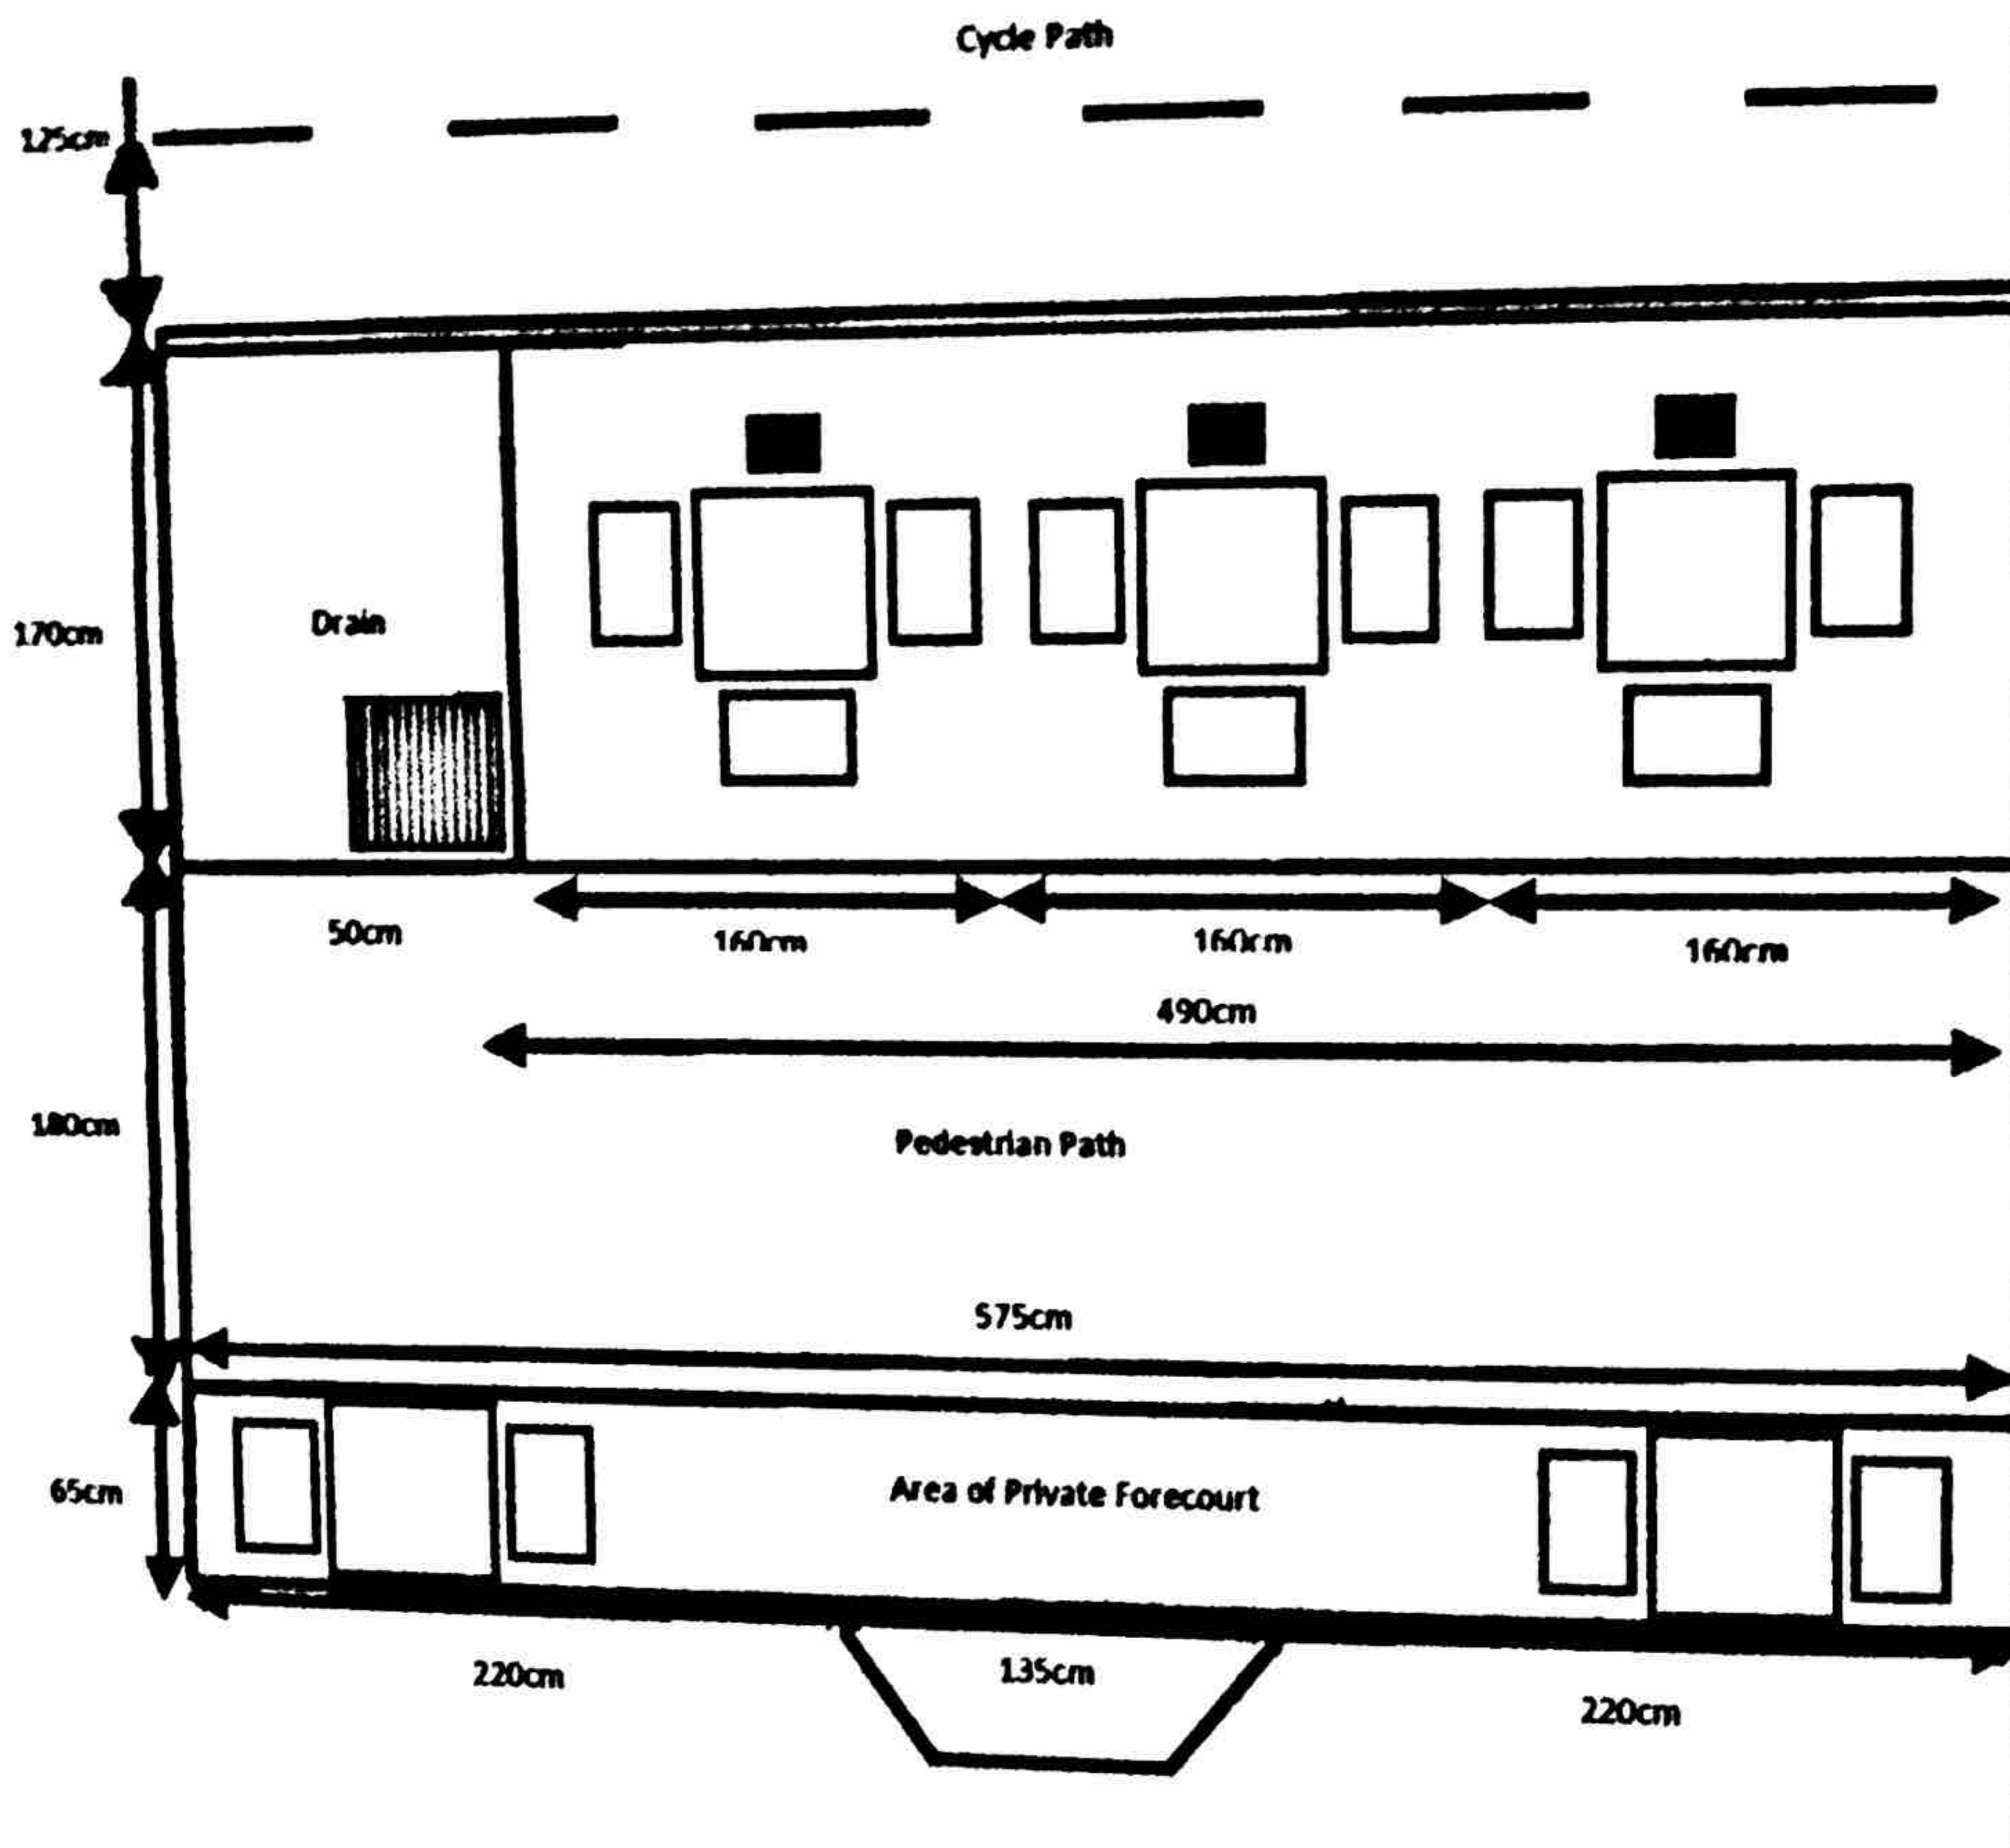

# Ruskins Cafe

41 Museum Street  
London WC1A 1LT

Chair size: 50x50cm  
Table size: 60x60cm  
Drain size: 50x50cm

50cm <sup>50cm</sup> ■ Umbrellas 50x50cm