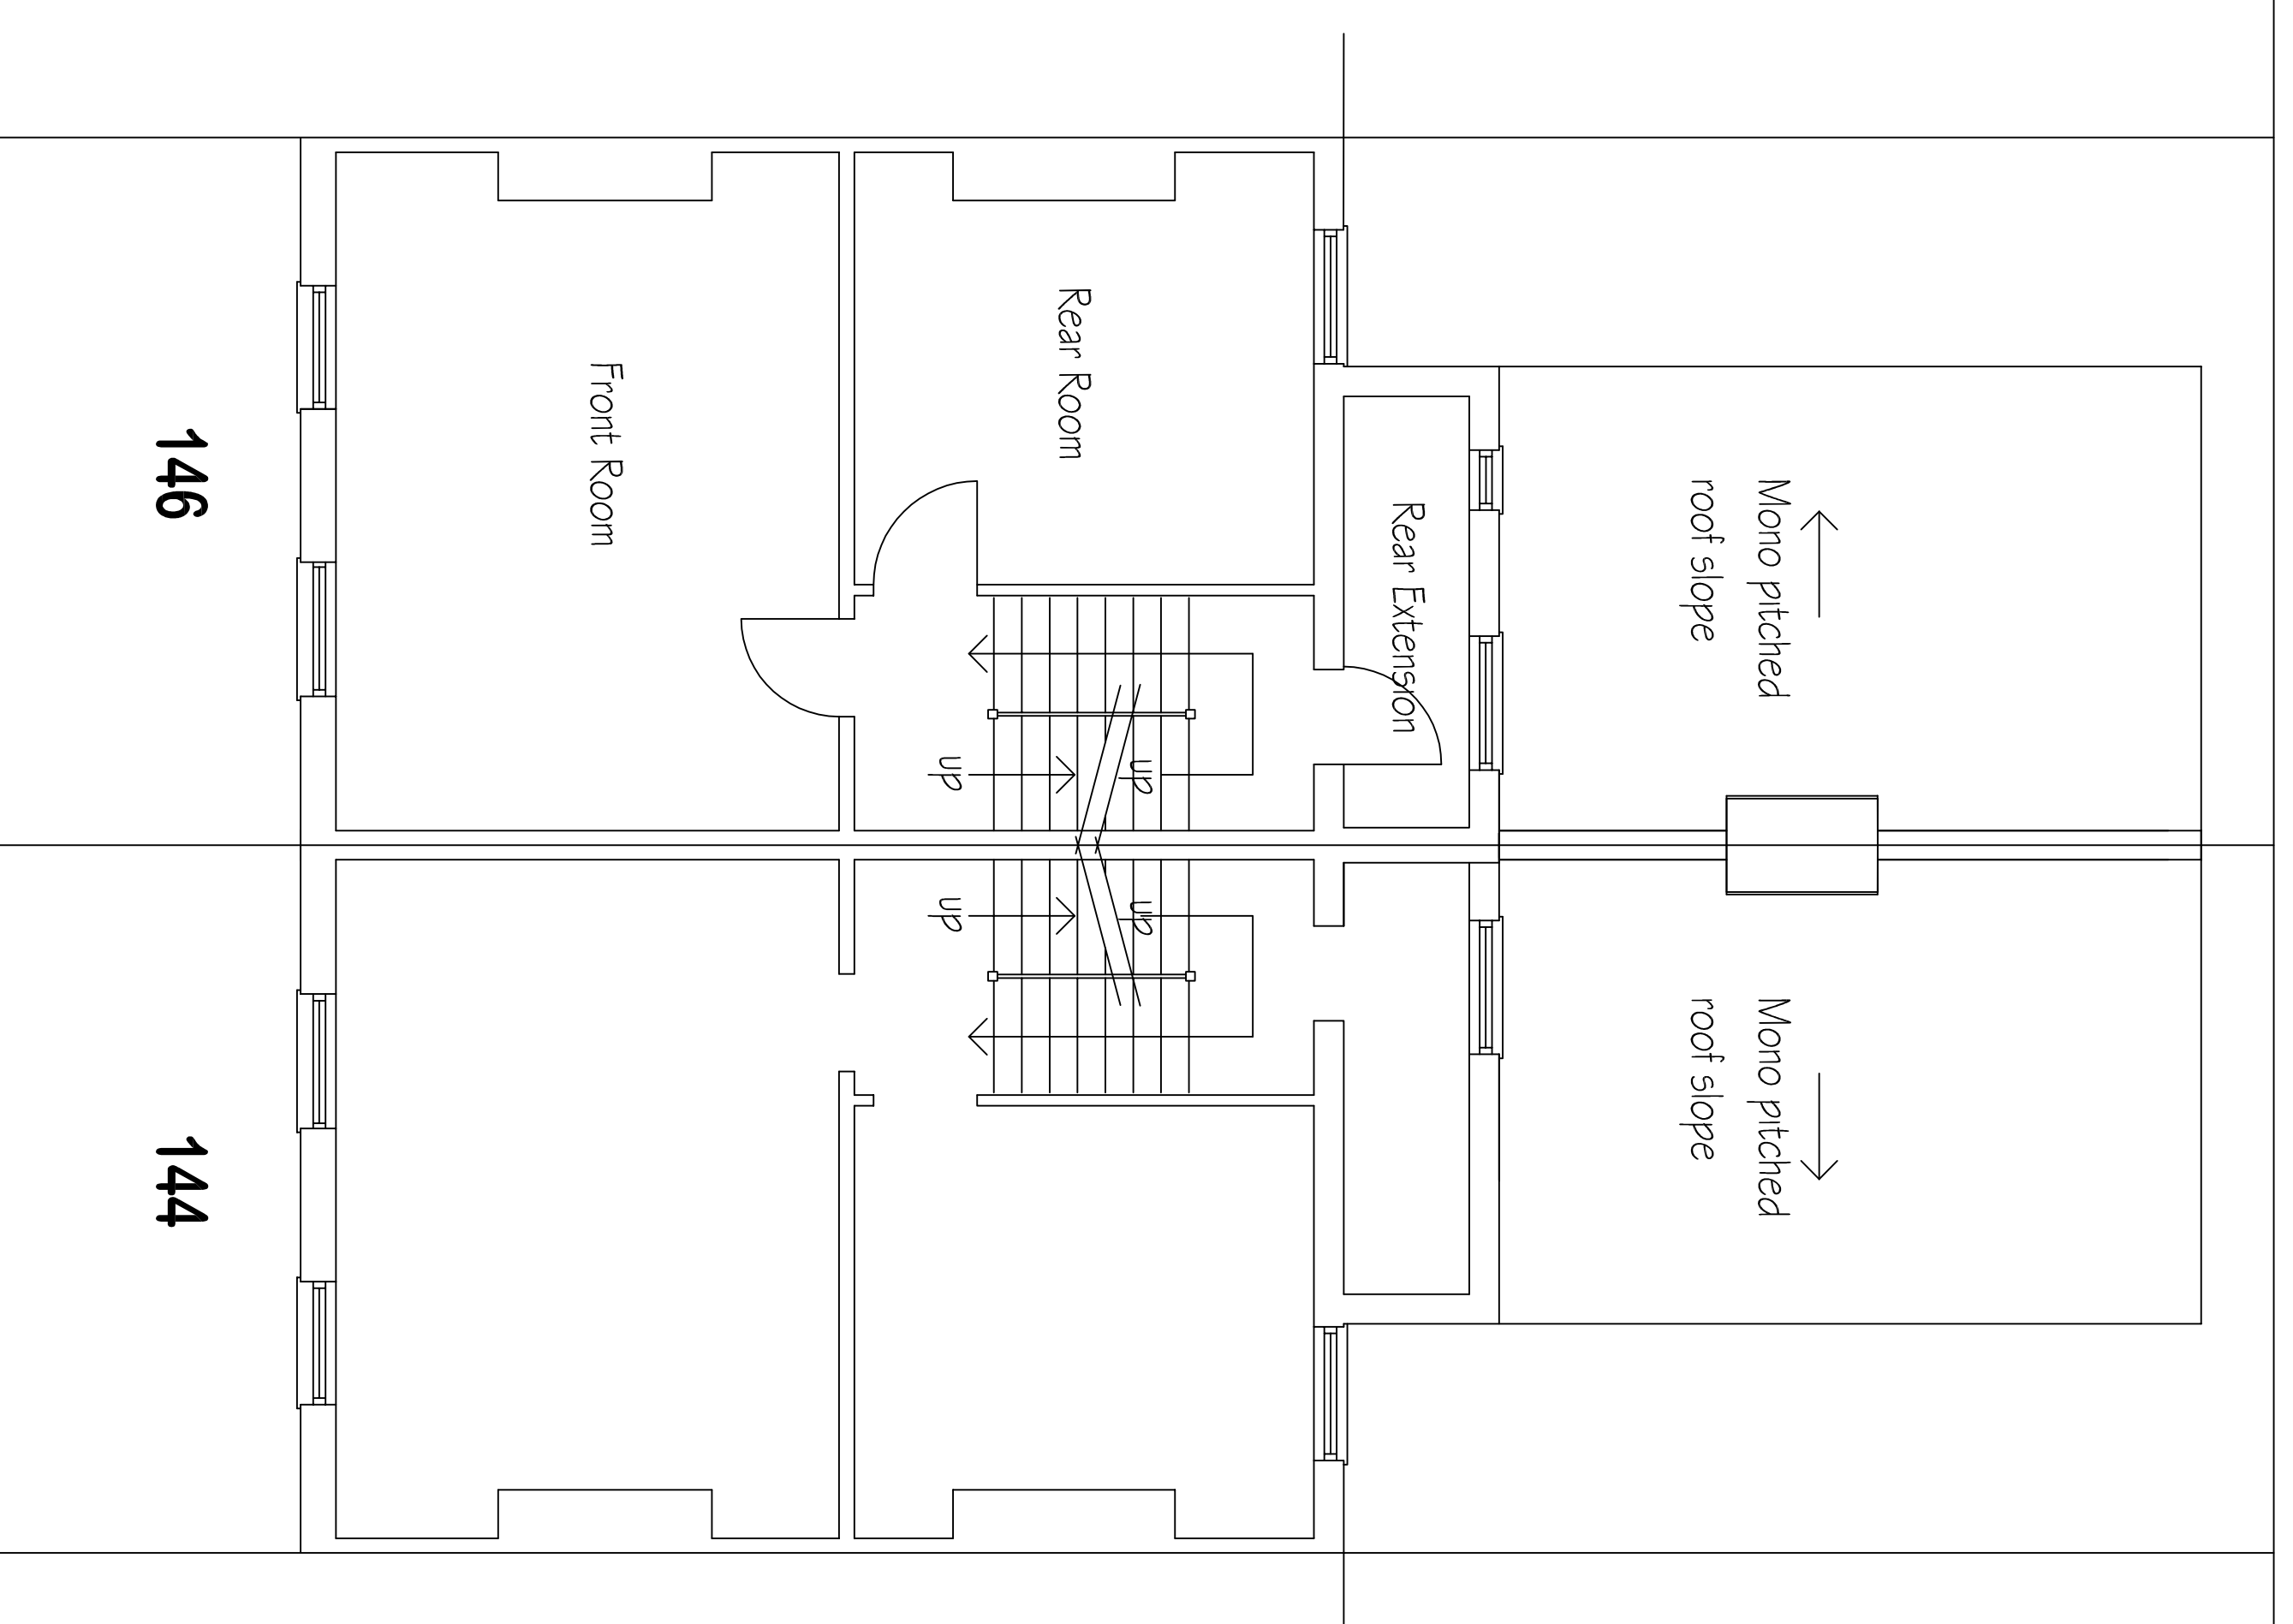

144

146

Rear Elevation

Side Elevation

146

144

Plan at FirstFloor

146 IVERSON ROAD, London, NW 6 2HH

**EXISTING REAR ELEVATION, FIRST FLOOR PLAN
& SIDE ELEVATION OF REAR ADDITION**

SCALE 1 to 50

JUNE 2015

Drwg. No. EX. 1